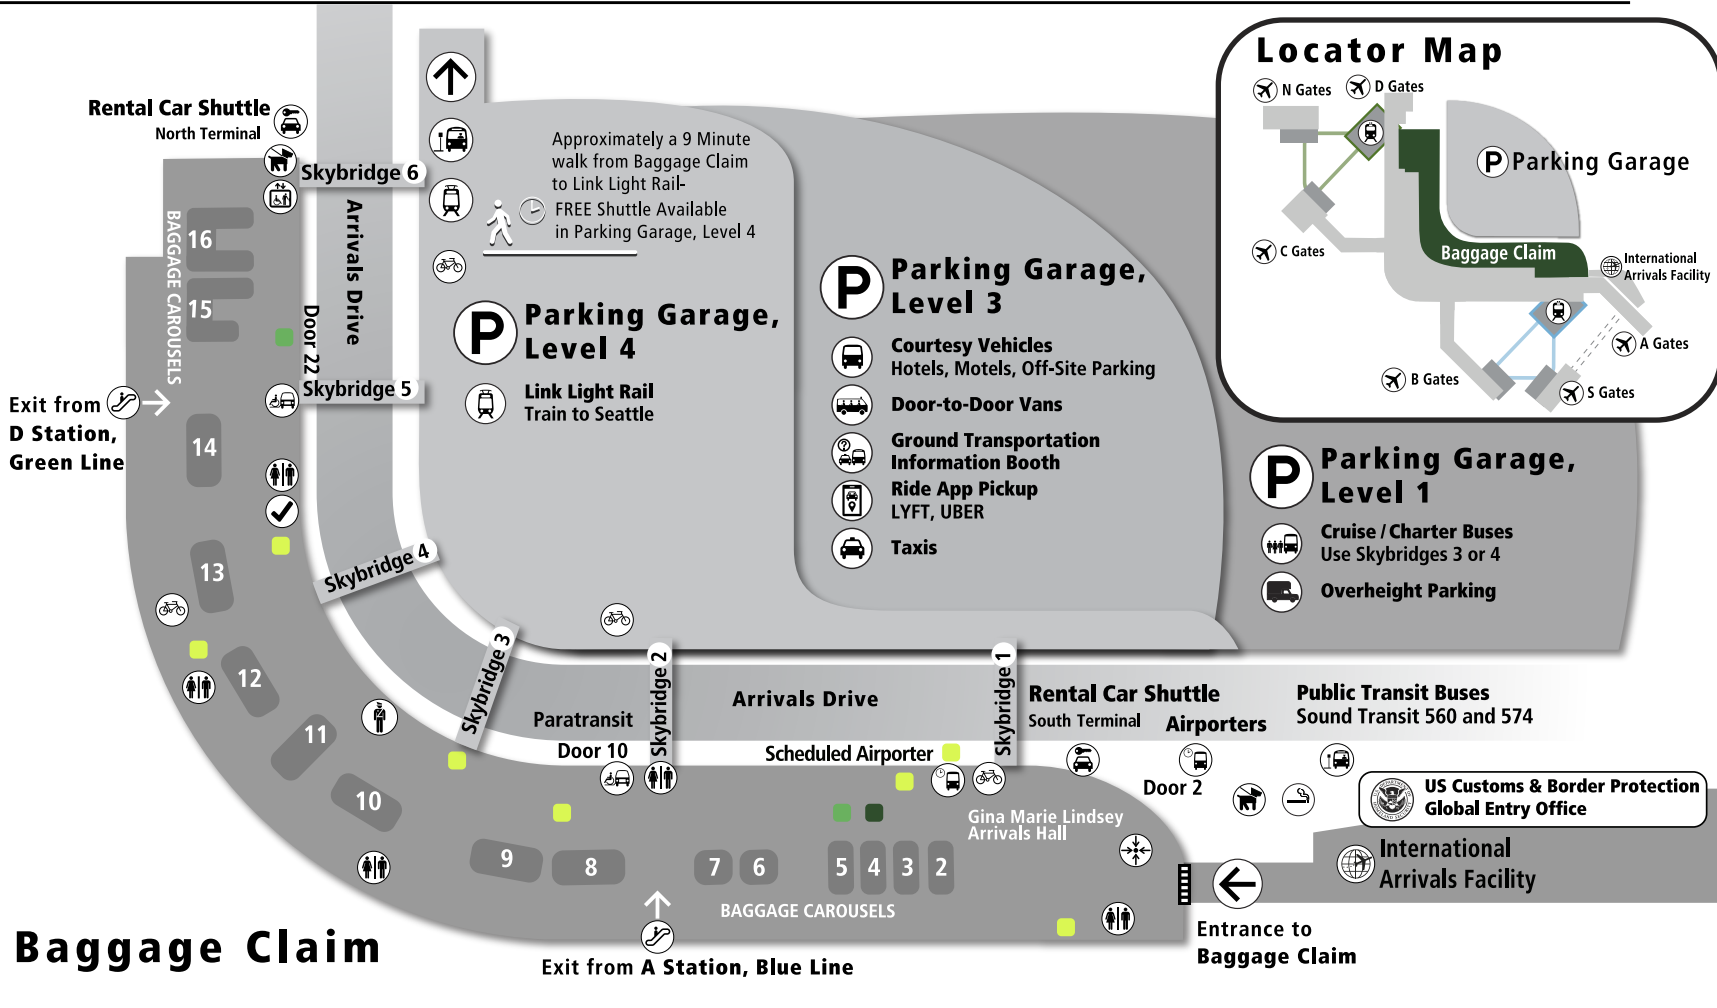

SEA Baggage Claim & Ground Transportation

bit.ly/SEAAccessibility
Wheelchair Taxi Number 206-432-9030

Legend

- Exit Secure Area
- Baggage Carousels
- Dining
- Retail
- Services
- Accessible Load Zone
- Bike Rack
- Ground Transportation Information Booth
- Pet Relief Area
- Police
- Rental Car Shuttle
- Restrooms
- Ride App Pickup
- Scheduled Airporter
- Smoking Area
- International Arrivals Meeting Point
- Lost and Found

Additional Information:

Dining Options: Starbucks, For more options throught the Terminal, visit ExploreSEA.org

Retail Options: Urban Market, Hudson, Vending

Services include, ATMs, Bike Assembly Station, Baggage Storage, Global Entry Office, Lost and Found, ICE Currency Exchange

Baggage Claim

For a complete listing download the flySEA App