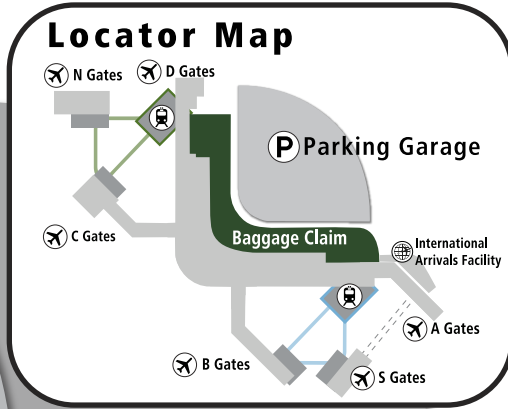

SEA Baggage Claim & Ground Transportation

bit.ly/SEAAccessibility
Wheelchair Taxi Number 206-432-9030

Legend

- Exit Secure Area
- Baggage Carousels
- Dining
- Retail
- Services
- Accessible Load Zone
- Bike Rack
- Ground Transportation Information Booth
- Pet Relief Area
- Police
- Rental Car Shuttle
- Restrooms
- Ride App Pickup
- Scheduled Airporter
- Smoking Area
- International Arrivals Meeting Point
- Lost and Found

Additional Information:

Dining Options: Starbucks, For more options throught the Terminal, visit ExploreSEA.org

Retail Options: Urban Market, Hudson, Vending

Services include, ATMs, Bike Assembly Station, Baggage Storage, Global Entry Office, Lost and Found, ICE Currency Exchange

Baggage Claim

For a complete listing download the flySEA App