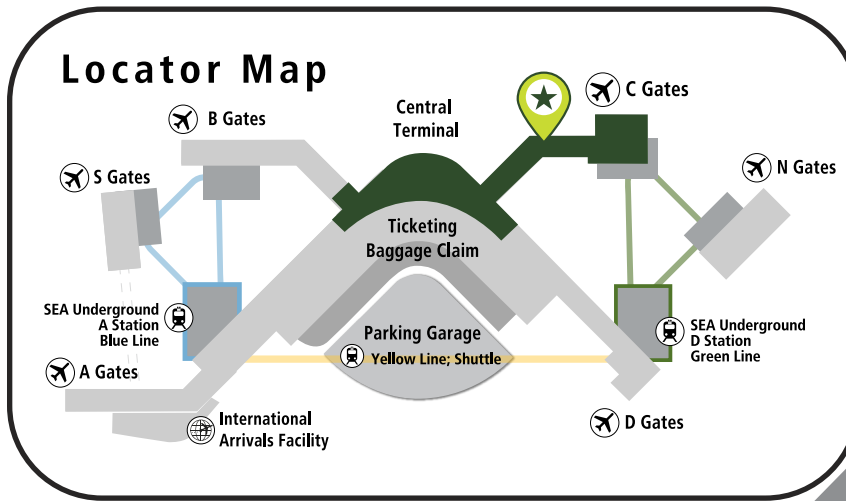

SEA Concourse C Map

Legend

- Dining
- Retail
- Services
- Airline Clubs
-  Exit Secure Area
-  Children's Play Area
-  Elevator
-  Nursing Room
-  Pet Relief Area
-  Restrooms
-  Train
-  Water Refill Station

SEA
SEATTLE-TACOMA INTERNATIONAL AIRPORT
DINING | RETAIL
For dining and retail options visit
ExploreSEA.org

Additional Information:

- Dining Options: Beecher's Beer & Wine, Beecher's Handmade Cheese, Caffè Vita, Dish D'Lish, Hachi-ko, Le Grand Comptoir, Ninth & Pike, Starbucks, Subway
- Retail Options: Chalo Seattle, Coach, Elliott Bay Book Company, Hudson, Seattle Chocolate, Seattle Made, Wunderground Coffee
- Services Include, Alaska Customer Services, ATMs, Lucky Shines Shoe Shine, Nursing Room, Terminal Gateway Spa
- Airline Clubs include, Alaska Airlines Lounge

C Gates

For a complete listing download the flySEA App