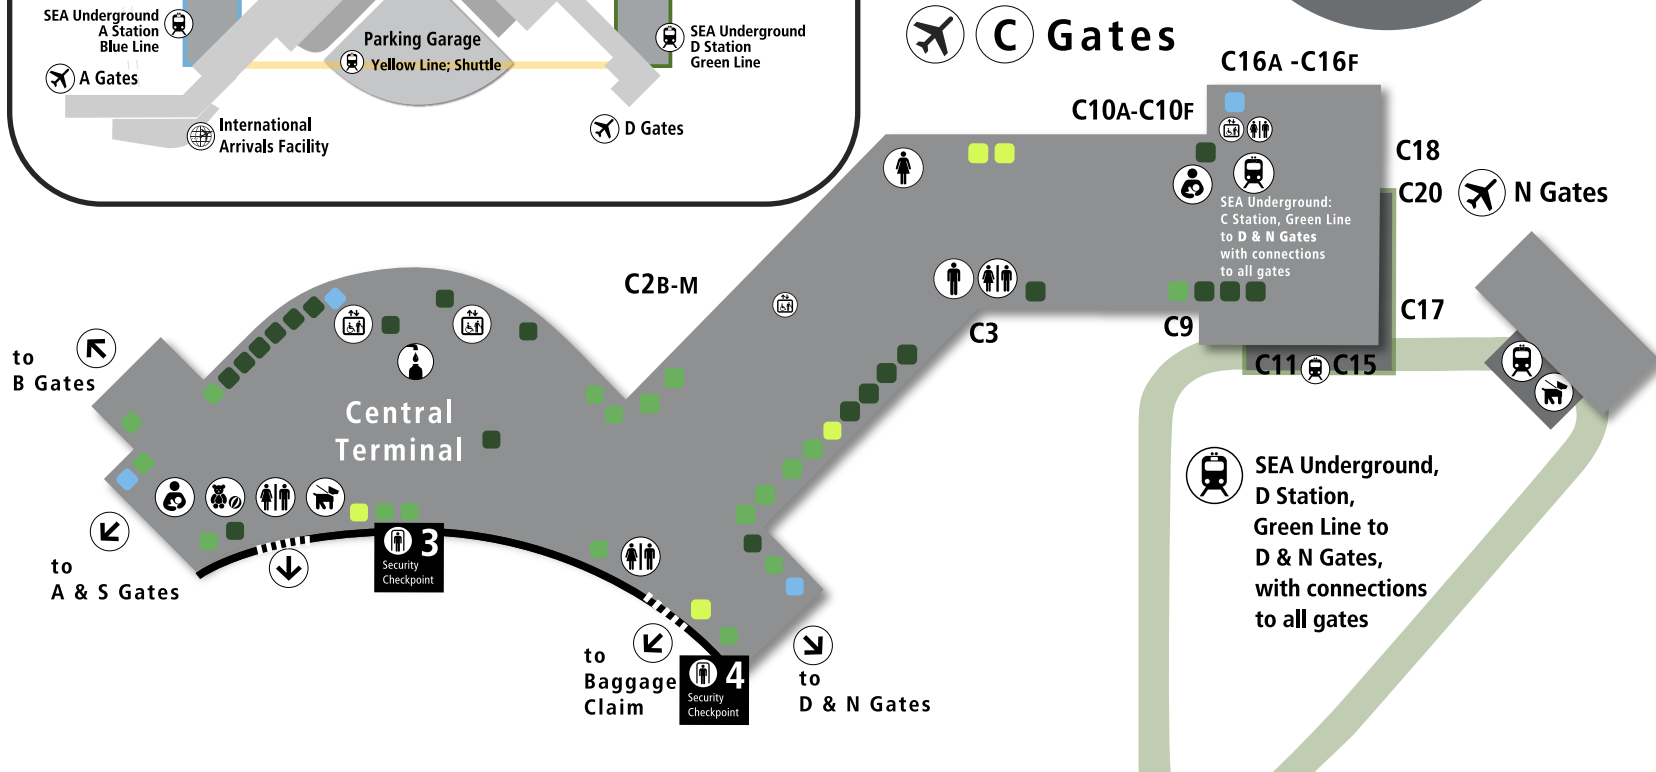

SEA Concourse C Map

Legend

- Dining
- Retail
- Services
- Airline Clubs
-  Exit Secure Area
-  Children's Play Area
-  Elevator
-  Nursing Room
-  Pet Relief Area
-  Restrooms
-  Train
-  Water Refill Station

SEA
SEATTLE-TACOMA INTERNATIONAL AIRPORT
DINING | RETAIL
For dining and retail options visit
ExploreSEA.org

Additional Information:

- Dining Options: Beecher's Beer & Wine, Beecher's Handmade Cheese, Caffè Vita, Dish D'Lish, Hachi-ko, Le Grand Comptoir, Ninth & Pike, Starbucks, Subway
- Retail Options: Chalo Seattle, Coach, Elliott Bay Book Company, Hudson, Seattle Chocolate, Seattle Made, Wunderground Coffee
- Services Include, Alaska Customer Services, ATMs, Lucky Shines Shoe Shine, Nursing Room, Terminal Gateway Spa
- Airline Clubs include, Alaska Airlines Lounge

C Gates

For a complete listing download the flySEA App