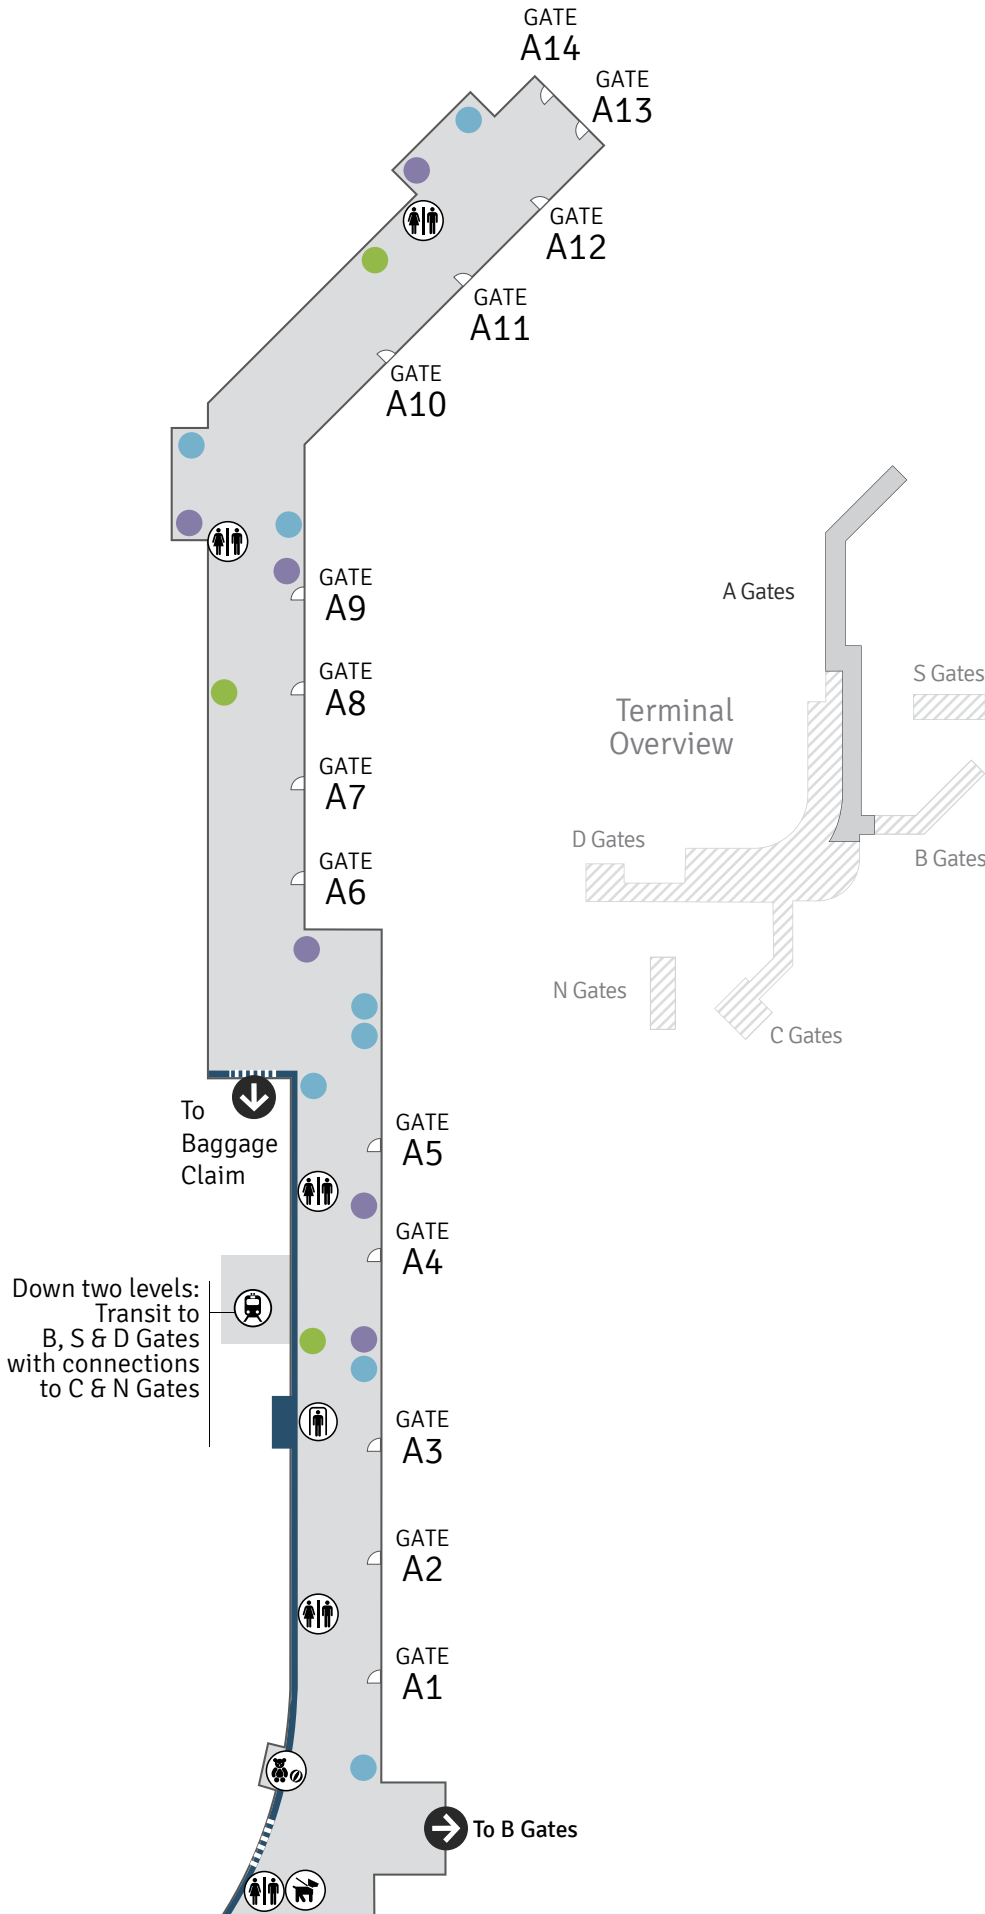

# A Gates

## LEGEND

-  Security Area Exit
-  Security Boundary
-  Dining
-  Shopping
-  Services
-  Children's Play Area
-  Pet Relief Area
-  Restrooms
-  Security Checkpoint
-  Transit