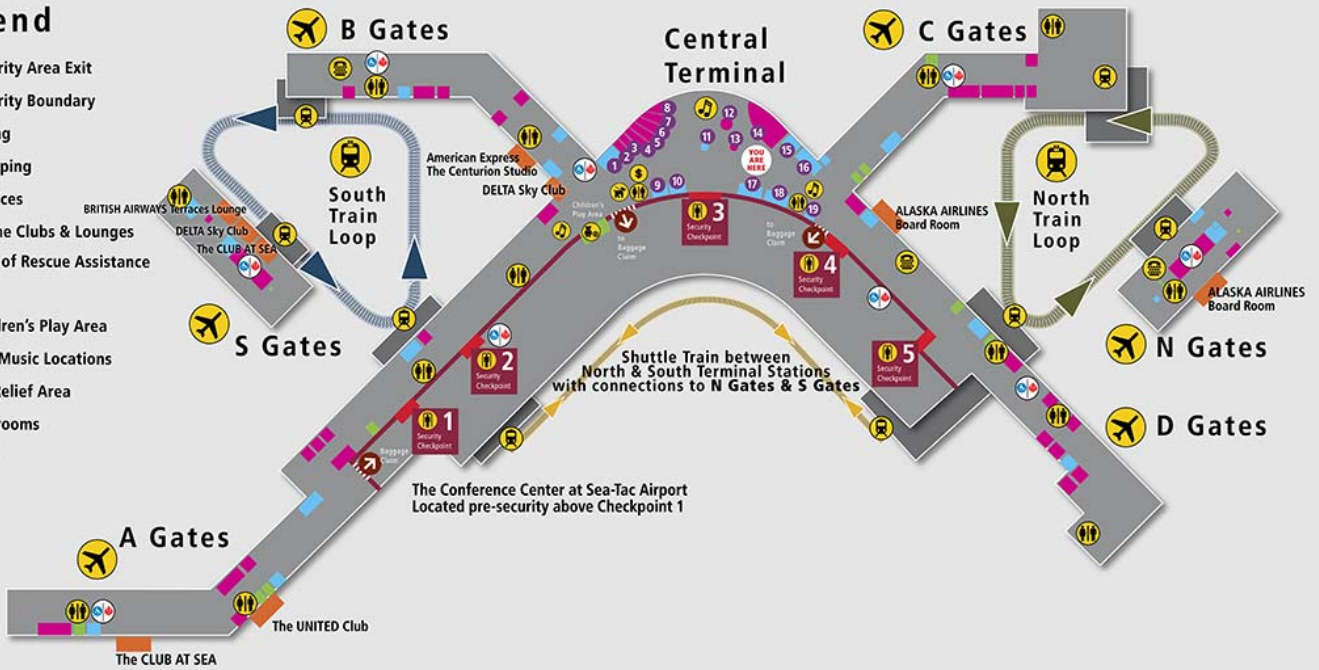

## Terminal Overview

### Legend

- Security Area Exit
- Security Boundary
- Dining
- Shopping
- Services
- Airline Clubs & Lounges
- Area of Rescue Assistance
- ATM
- Children's Play Area
- Live Music Locations
- Pet Relief Area
- Restrooms
- Train
- TTY

## Terminal Directory

#### Dining Choices

Africa Lounge  
La Pisa Cafe  
Great American Bagel Bakery  
Manchu Wok  
Mountain Room Bar  
Starbucks  
The Coffee Bean & Tea Leaf