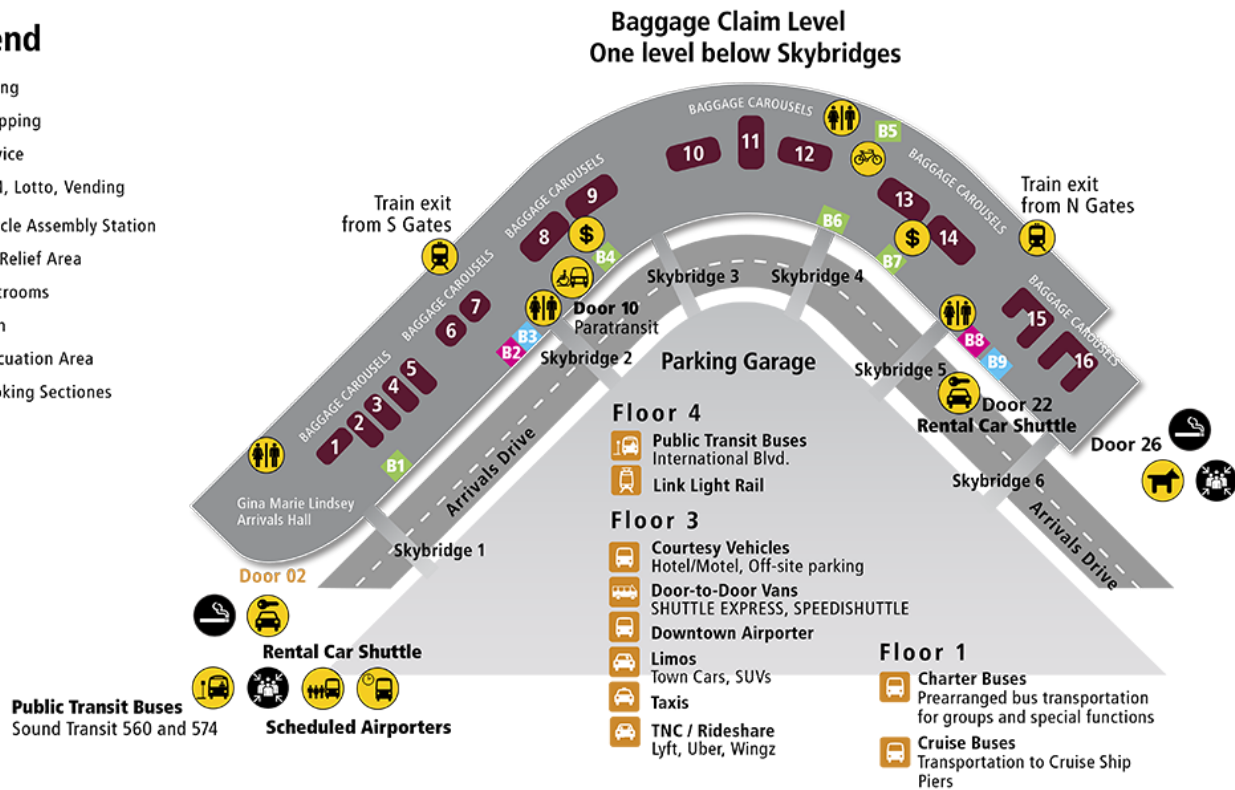

### Legend

- Dining
- Shopping
- Service
-  ATM, Lotto, Vending
-  Bicycle Assembly Station
-  Pet Relief Area
-  Restrooms
-  Train
-  Evacuation Area
-  Smoking Sections

### Baggage Carousels

- Carousel 1:**  
 Al Nippon Airways (ANA)  
 AMC  
 Asiana Airlines  
 British Airways  
 Condor  
 Emirates  
 EVA Air  
 Hainan Airlines  
 Icelandair  
 Korean Air  
 Lufthansa Airlines  
 Norwegian  
 Virgin Atlantic  
 Xiamen Airlines
- Carousels 2-3:**  
 Air Canada  
 United Airlines
- Carousels 4-9:**  
 Delta Airlines
- Carousels 10-11:**  
 Southwest Airlines
- Carousels 11-15:**  
 Alaska Airlines
- Carousel 16:**  
 American Airlines
- Carousel 17:**  
 Virgin America

### Ground Transportation Scheduled Services

- Across Skybridge, 1st Floor Parking Garage:**
- Charter Buses**  
 Prearranged bus transportation for groups and special functions
- Cruise Buses**  
 Transportation to Cruise Ship Piers
- Across Skybridge, 4th Floor Parking Garage:**
- Public Transit Buses**  
 Metro and Sound Transit Bus service located on International Blvd.
- Link Light Rail**  
 Sound Transit light rail passenger service between downtown Seattle. Follow signs on Floor 4 of the Parking Garage

### Rental Cars

- Rental Car Shuttle**  
 24-hour shuttle service between Sea-Tac Airport and the Rental Car Facility, located at Door 2 and Door 22, Baggage Claim level

SEATTLE-TACOMA INTERNATIONAL AIRPORT