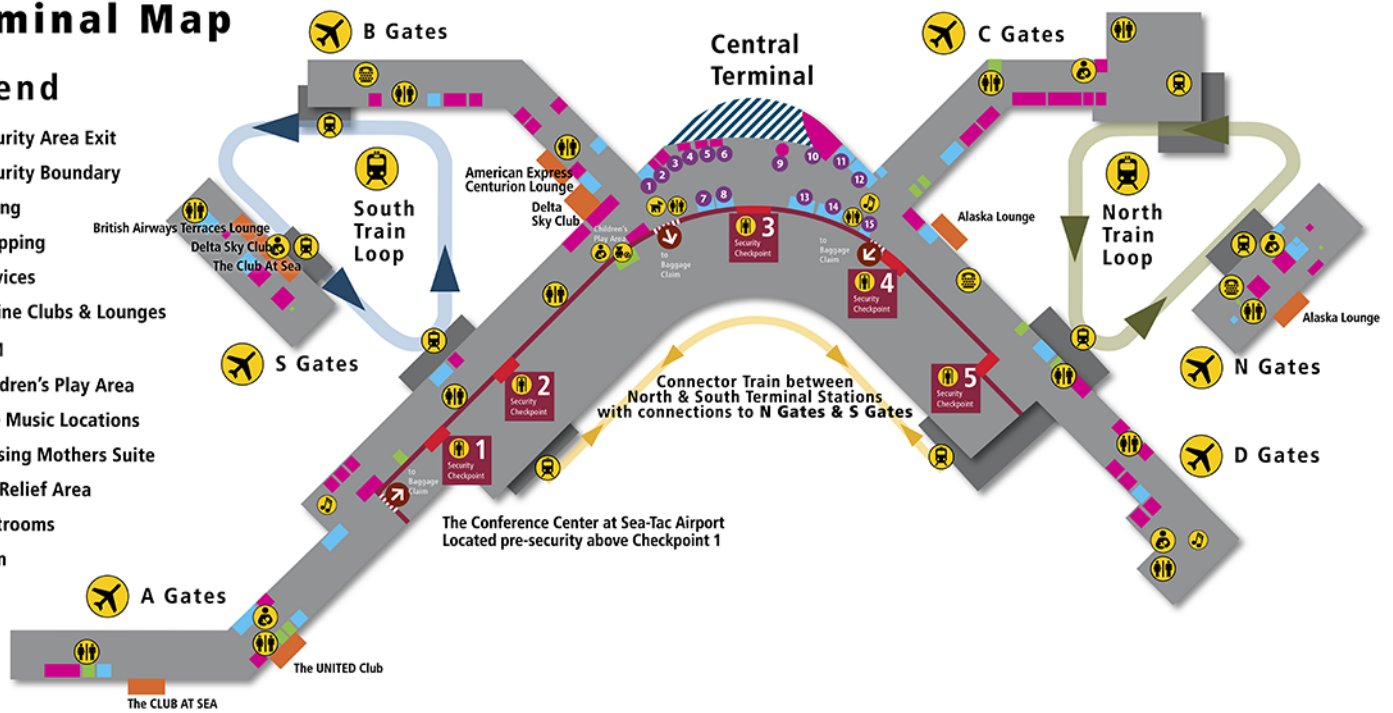

# Terminal Map

## Legend

- Security Area Exit
- Security Boundary
- Dining
- Shopping
- Services
- Airline Clubs & Lounges
- ATM
- Children's Play Area
- Live Music Locations
- Nursing Mothers Suite
- Pet Relief Area
- Restrooms
- Train
- TTY

## Terminal Directory

#### Dining Choices

- Africa Lounge
- Floret
- La Pisa Cafe
- Manchu Wok
- Mountain Room Bar
- Seattle Taproom
- Starbucks
- The Coffee Bean & Tea Leaf
- Qdoba (Open 24 hrs)