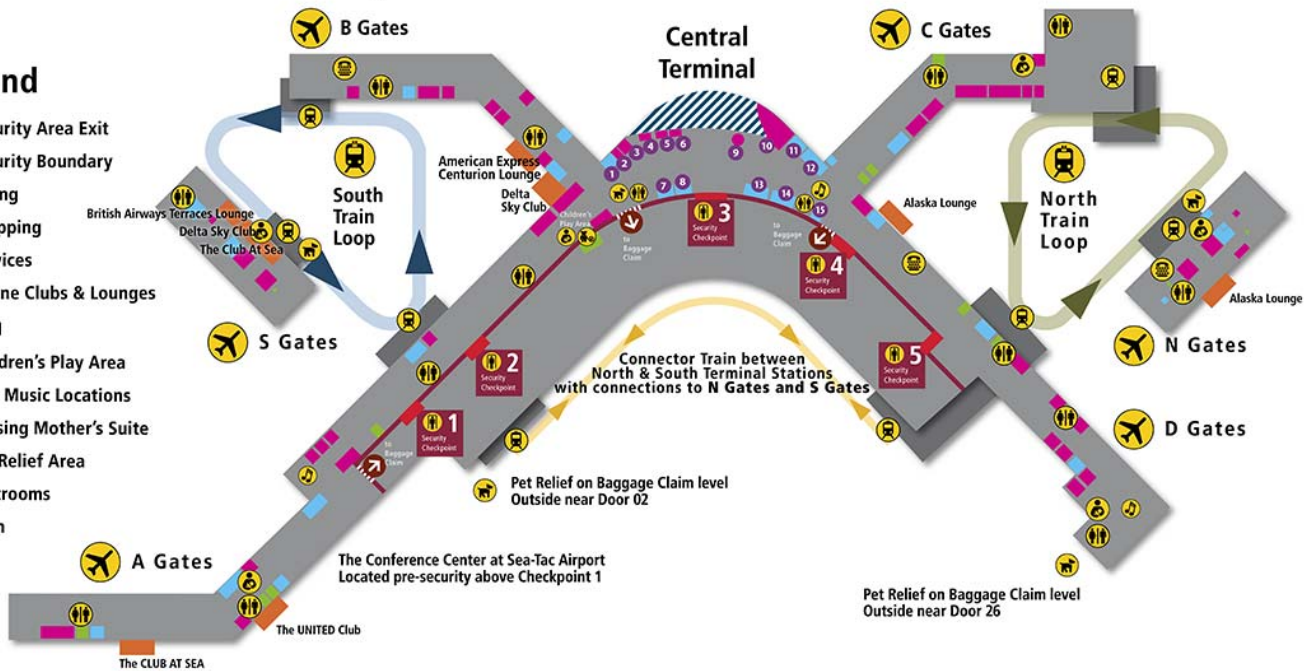

Terminal Overview Map

Legend

- Security Area Exit
- Security Boundary
- Dining
- Shopping
- Services
- Airline Clubs & Lounges
- ATM
- Children's Play Area
- Live Music Locations
- Nursing Mother's Suite
- Pet Relief Area
- Restrooms
- Train
- TTY

Terminal Directory

A Gates

Dining Choices

Africa Lounge
 Floret
 La Piza Cafe
 Manchu Wok
 Mountain Room Bar
 Seattle Taproom
 Starbucks
 The Coffee Bean & Tea Leaf
 Qdoba (Open 24 hrs)

Shopping Choices

Dufry – Tax and Duty Free
 Glassybaby
 Hudson Booksellers
 Hudson
 InMotion Entertainment
 Seattle Hats

Services Choices

ATM
 Alaska Lounge
 Alaska Airlines Customer Service
 Massage Bar
 Nursing Mother's Suite
 Pet Relief
 Vending

Central Terminal

Dining Choices

- 10 Anthony's Restaurant
- 9 Dilettante Mocha Café (Open 24 hrs)
- 4 Hudson (Grab & Go)
- 5 Pallino Pastaria (Grab & Go)
- 3 Starbucks Evening
- 6 Subway (Coming Soon)
- 2 Vino Volo

Alaska Lounge
 Alaska Airlines Customer Service
 ATM
 Nursing Mother's Suite
 Shoeshine
 Vending

eat & shop on the fly
 in every concourse

SEATTLE-TACOMA INTERNATIONAL AIRPORT