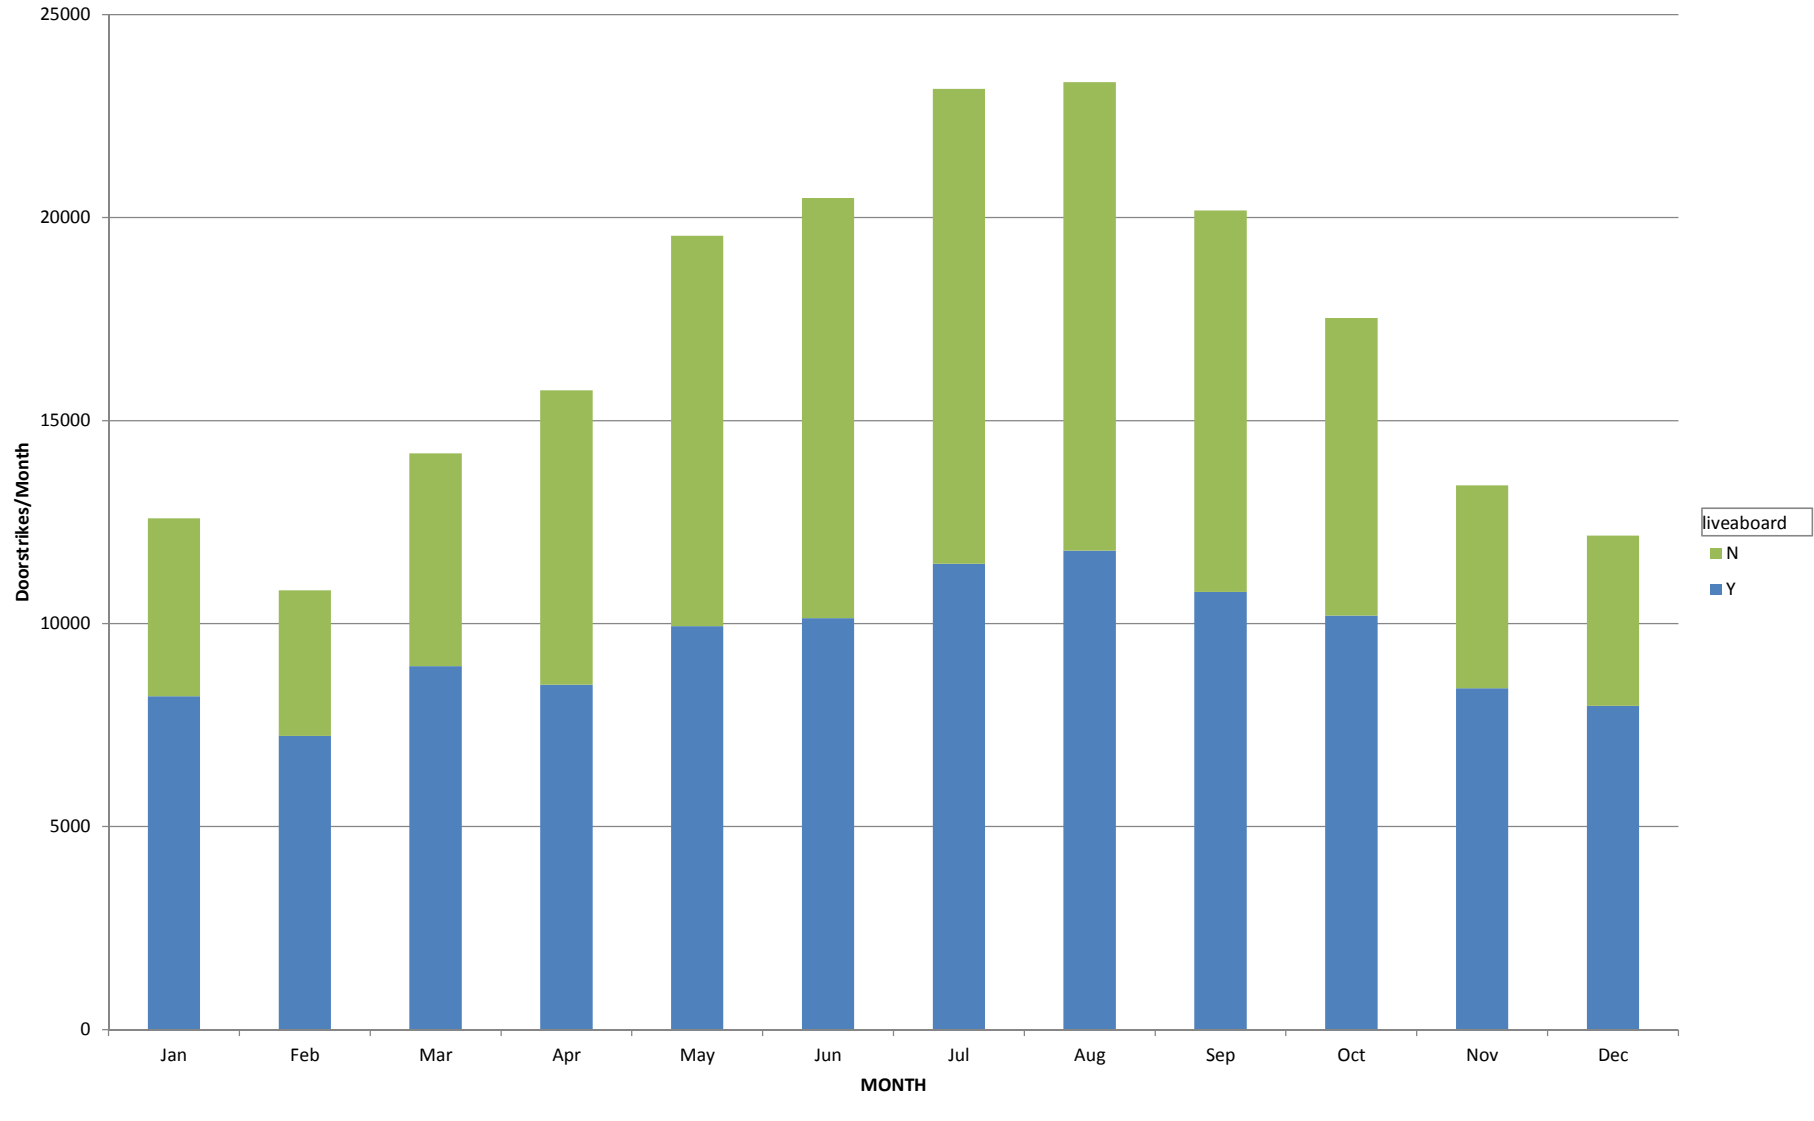

SBM Liveboard Count and Distribution

Month to Month Restroom Access (2015)

Annual M4 Laundry Access by Dock (2015)

Annual Restroom Access by Time of Day (2015)

Annual SBM Restroom Use by Building and Dock (2015)

Annual Restroom Access by Dock (2015)

Annual Restroom & Shower Access by Building (2015)