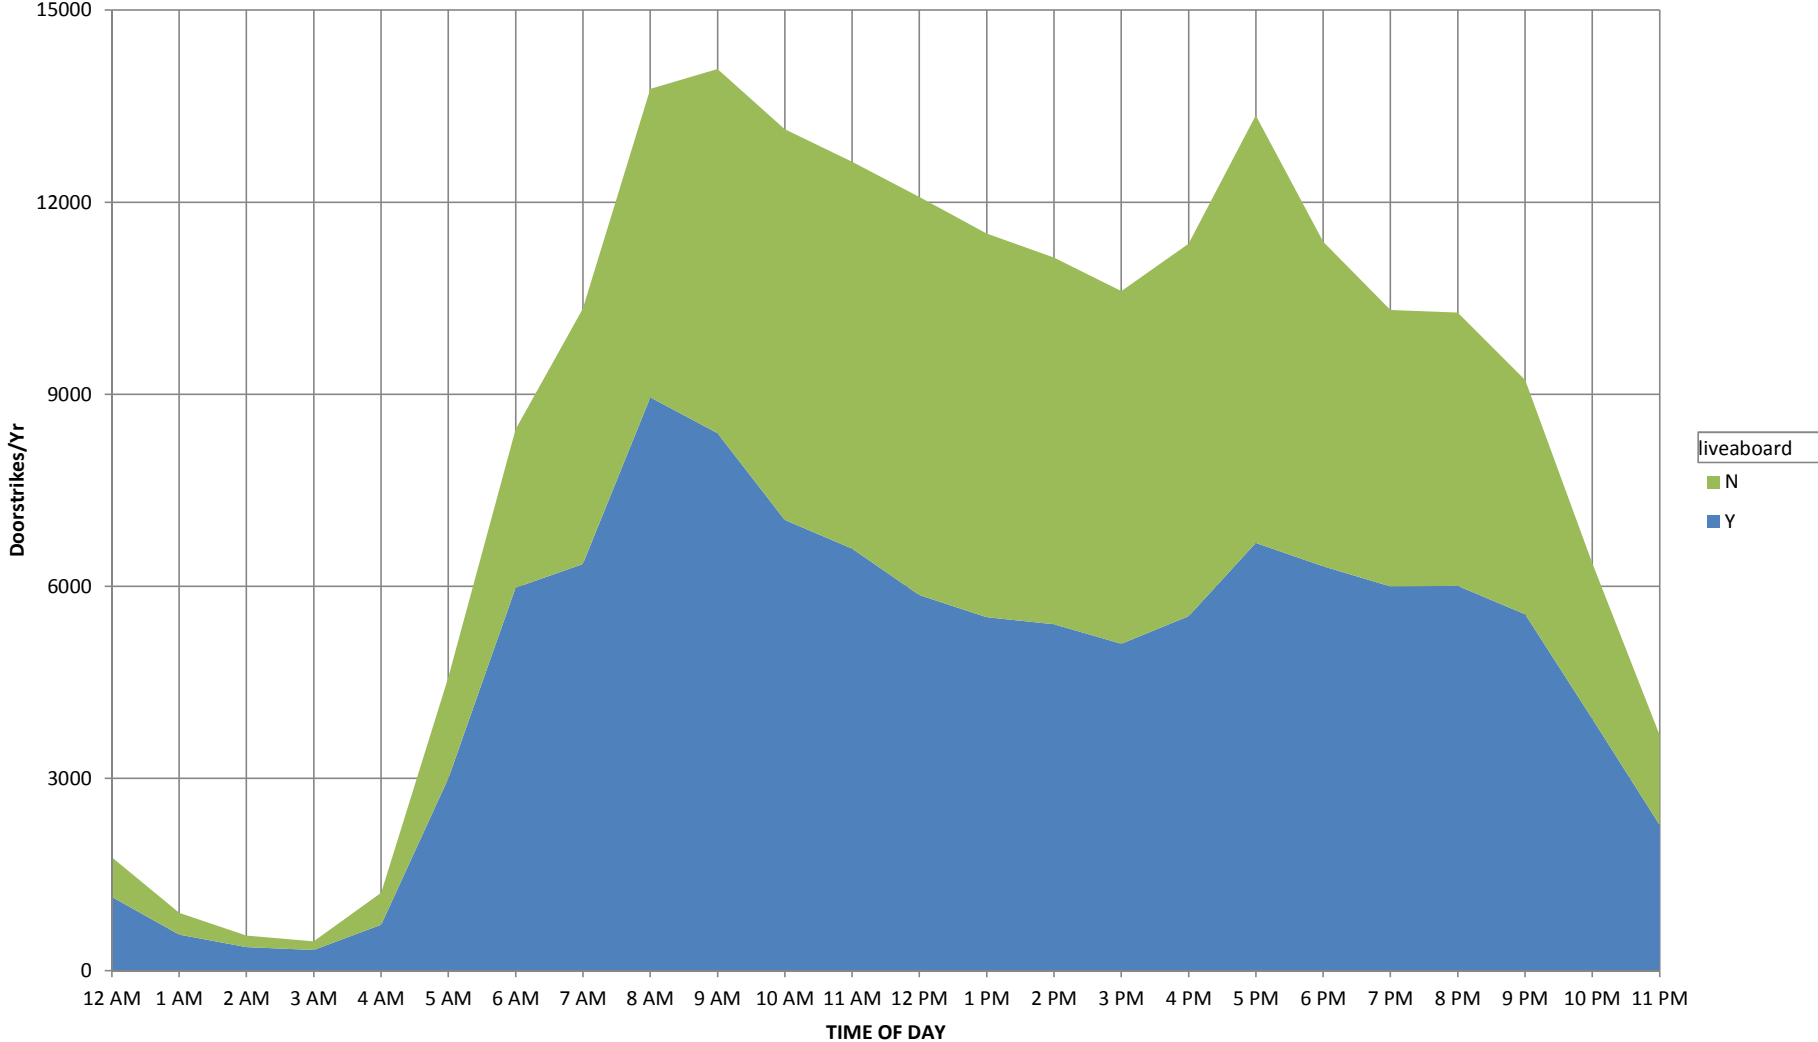

SBM Liveboard Count and Distribution

Month to Month Restroom Access (2015)

Annual M4 Laundry Access by Dock (2015)

Annual Restroom Access by Time of Day (2015)

Annual SBM Restroom Use by Building and Dock (2015)

Annual Restroom Access by Dock (2015)

Annual Restroom & Shower Access by Building (2015)