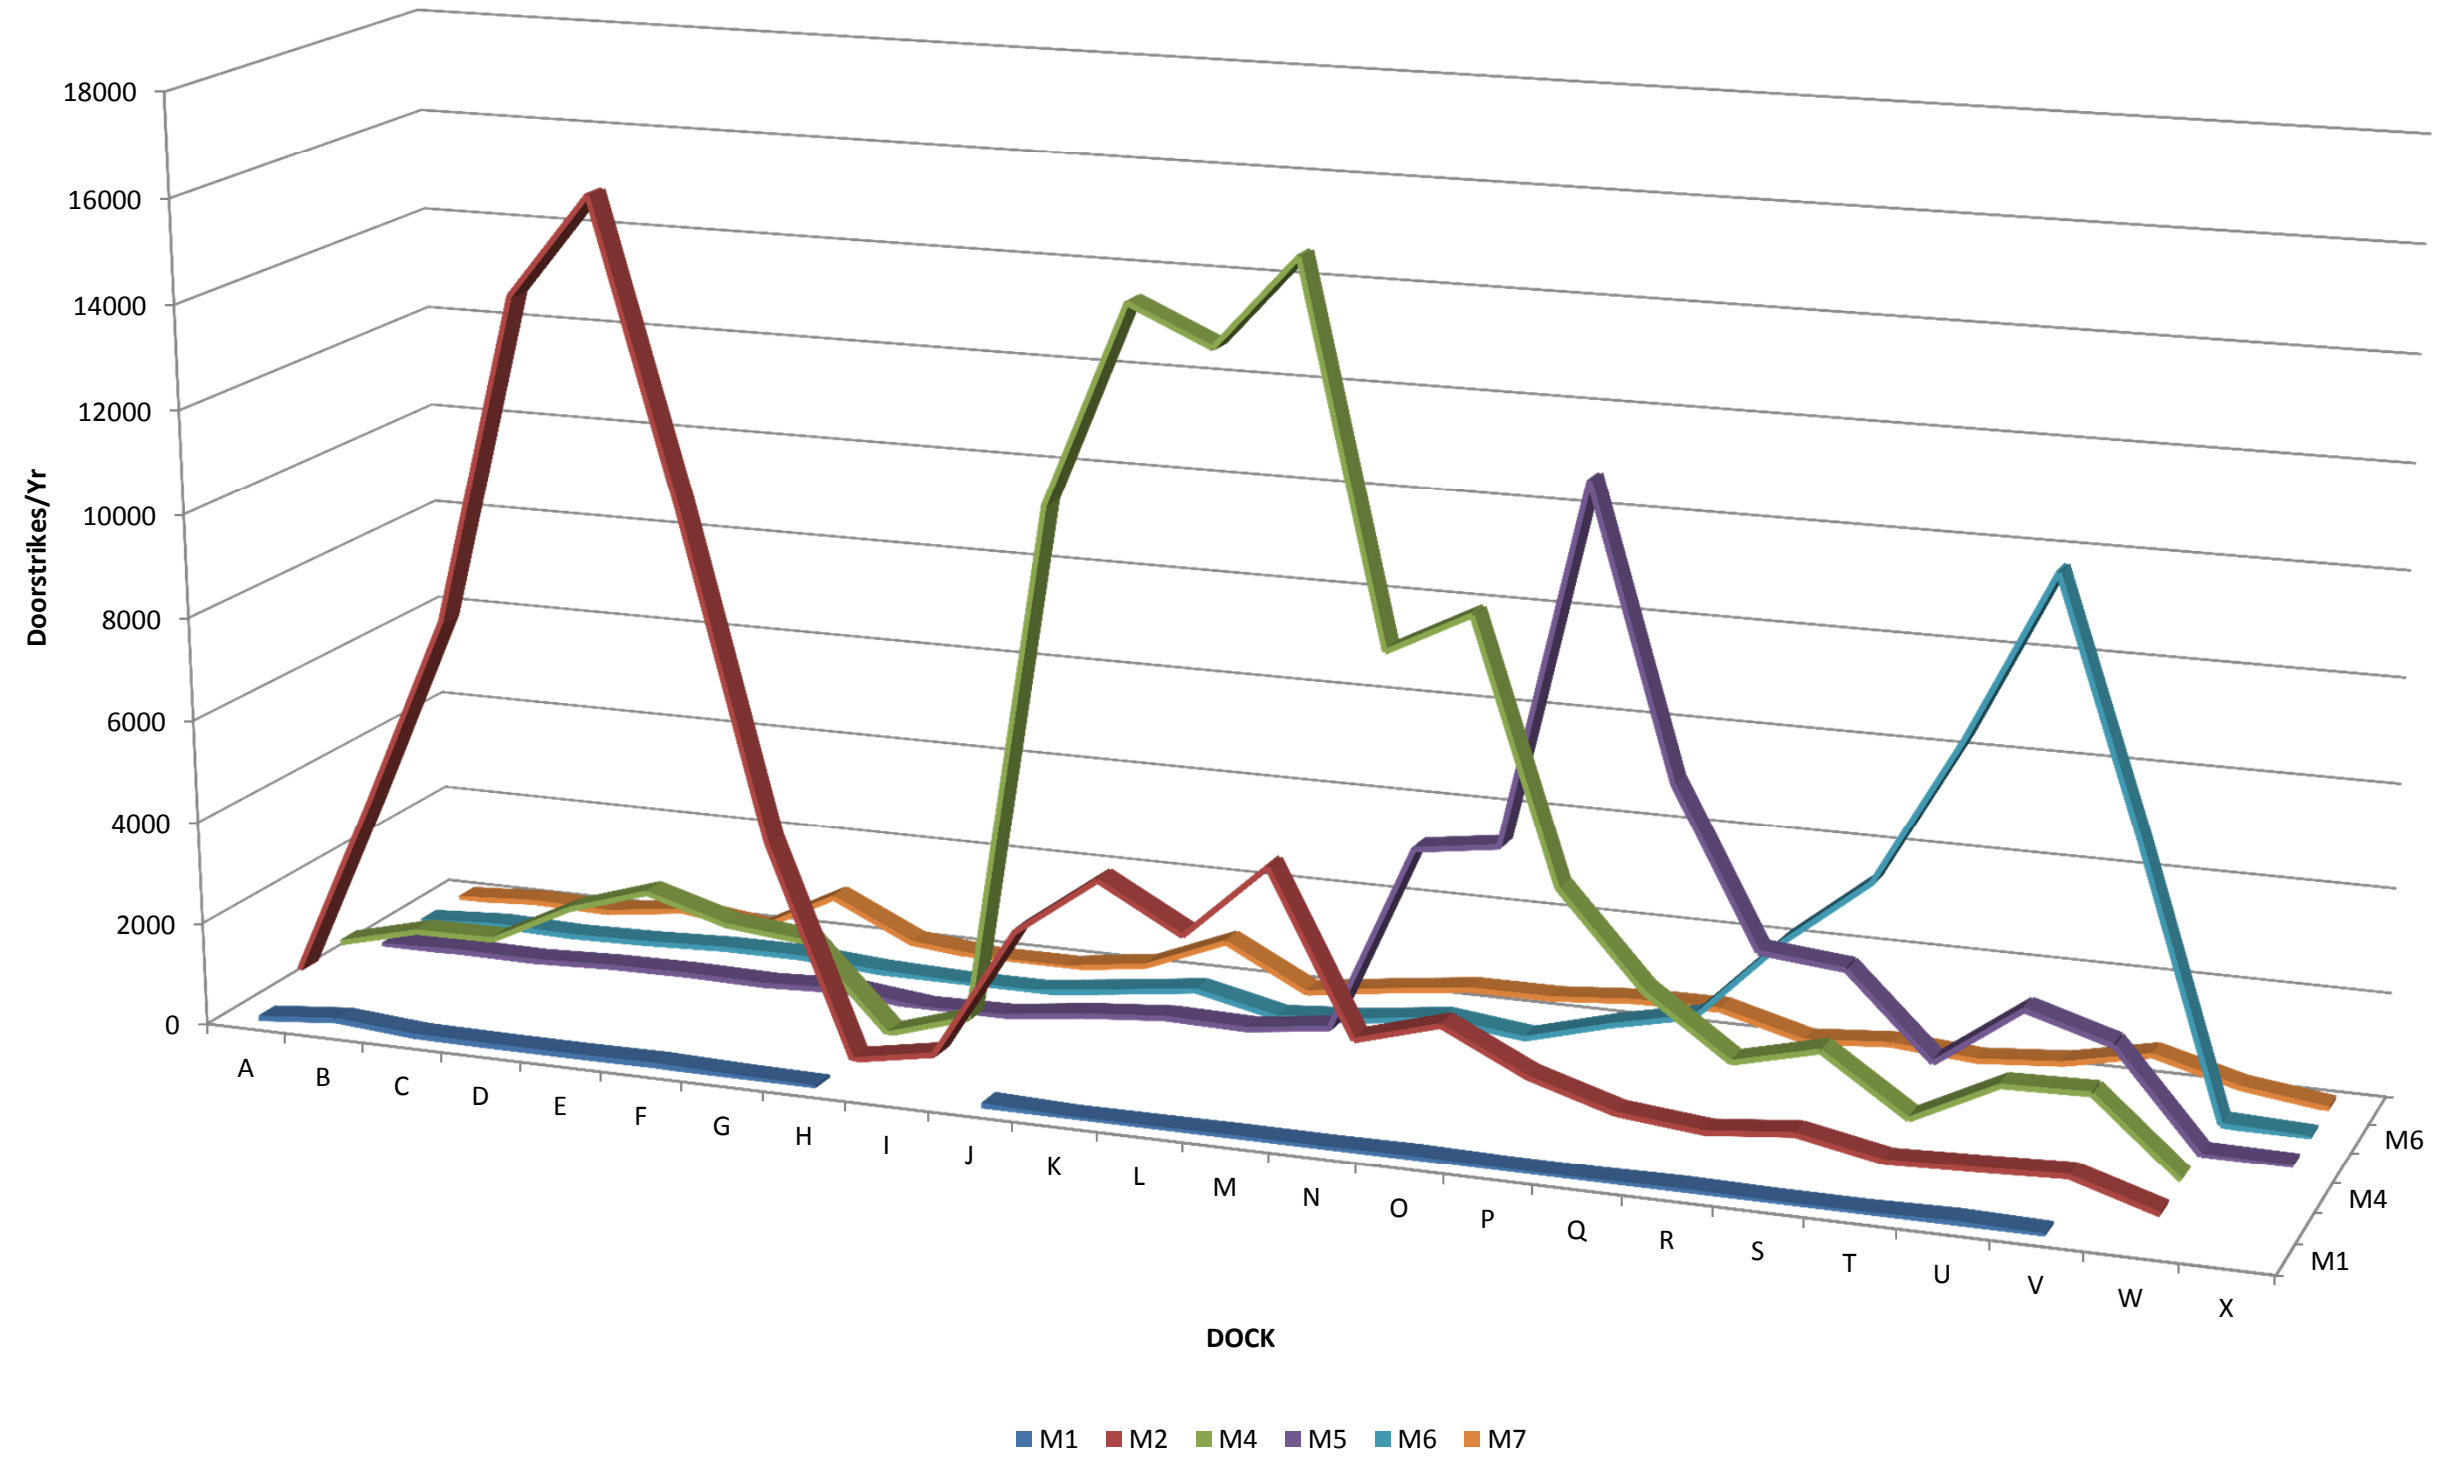

SBM Liveboard Count and Distribution

Month to Month Restroom Access (2015)

Annual M4 Laundry Access by Dock (2015)

Annual Restroom Access by Time of Day (2015)

Annual SBM Restroom Use by Building and Dock (2015)

Annual Restroom Access by Dock (2015)

Annual Restroom & Shower Access by Building (2015)