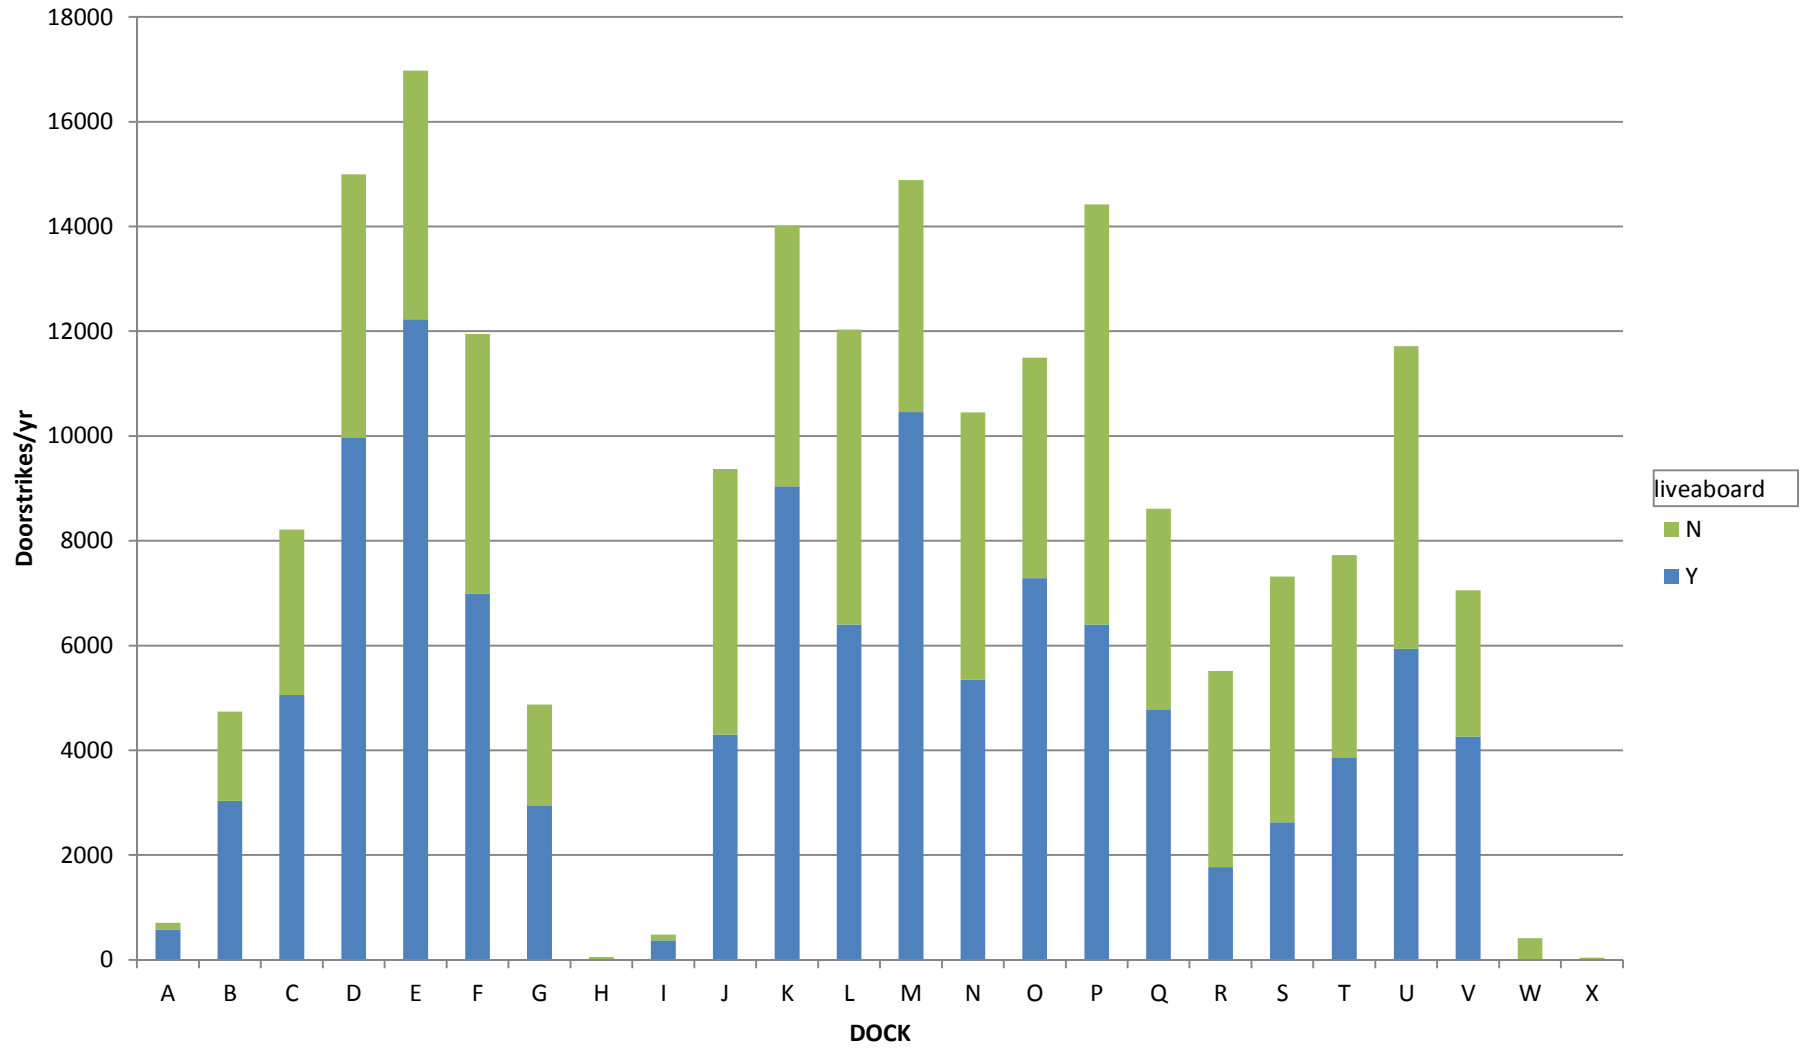

SBM Liveboard Count and Distribution

Month to Month Restroom Access (2015)

Annual M4 Laundry Access by Dock (2015)

Annual Restroom Access by Time of Day (2015)

Annual SBM Restroom Use by Building and Dock (2015)

Annual Restroom Access by Dock (2015)

Annual Restroom & Shower Access by Building (2015)