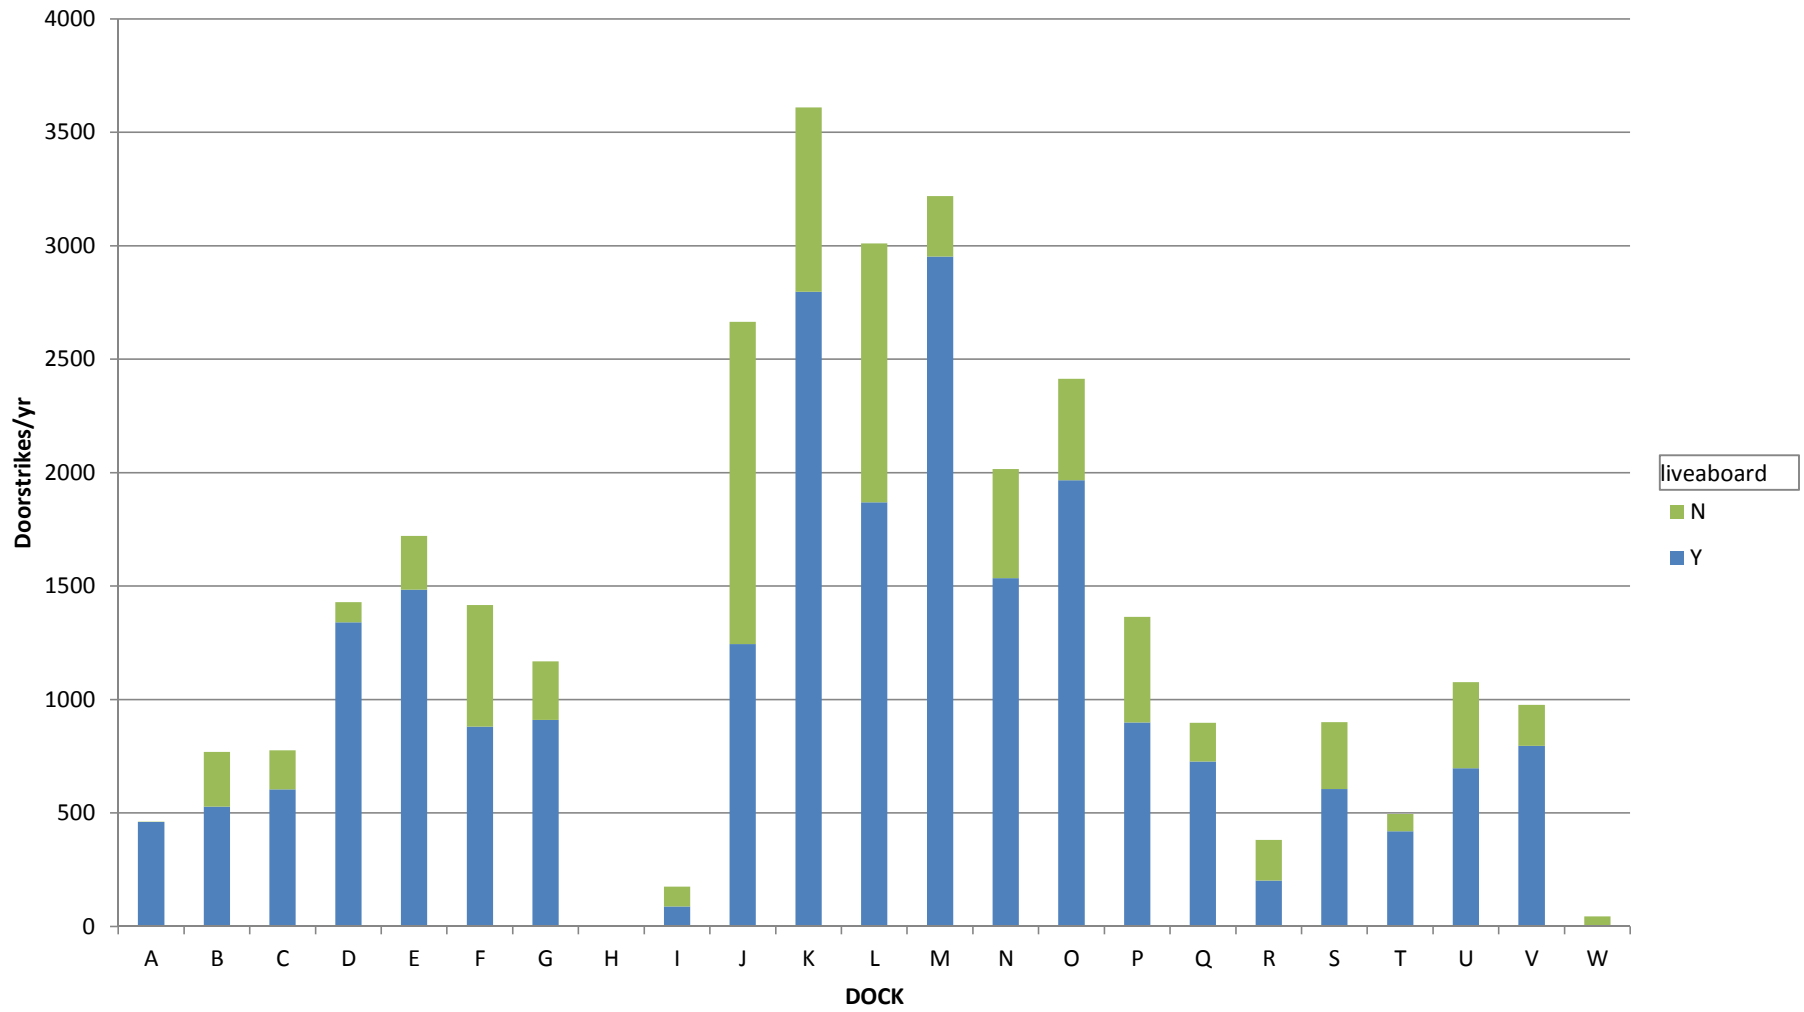

SBM Liveboard Count and Distribution

Month to Month Restroom Access (2015)

Annual M4 Laundry Access by Dock (2015)

Annual Restroom Access by Time of Day (2015)

Annual SBM Restroom Use by Building and Dock (2015)

Annual Restroom Access by Dock (2015)

Annual Restroom & Shower Access by Building (2015)