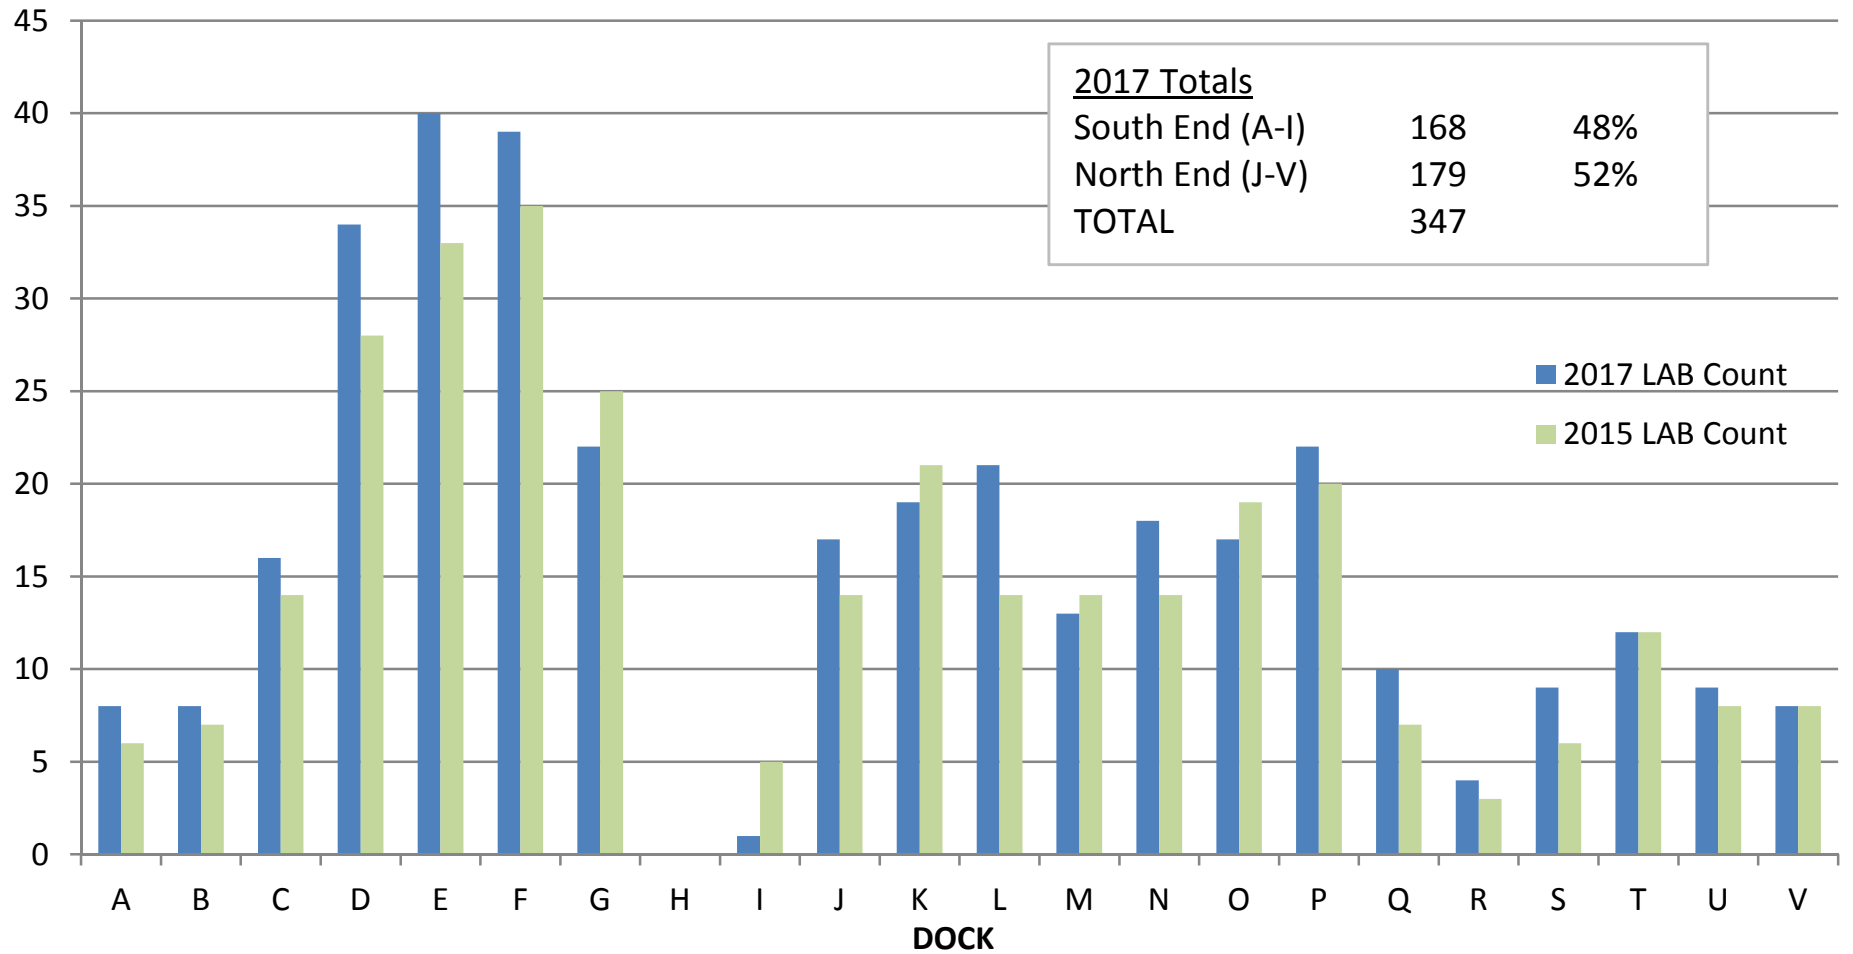

SBM Liveboard Count and Distribution

Month to Month Restroom Access (2015)

Annual M4 Laundry Access by Dock (2015)

Annual Restroom Access by Time of Day (2015)

Annual SBM Restroom Use by Building and Dock (2015)

Annual Restroom Access by Dock (2015)

Annual Restroom & Shower Access by Building (2015)