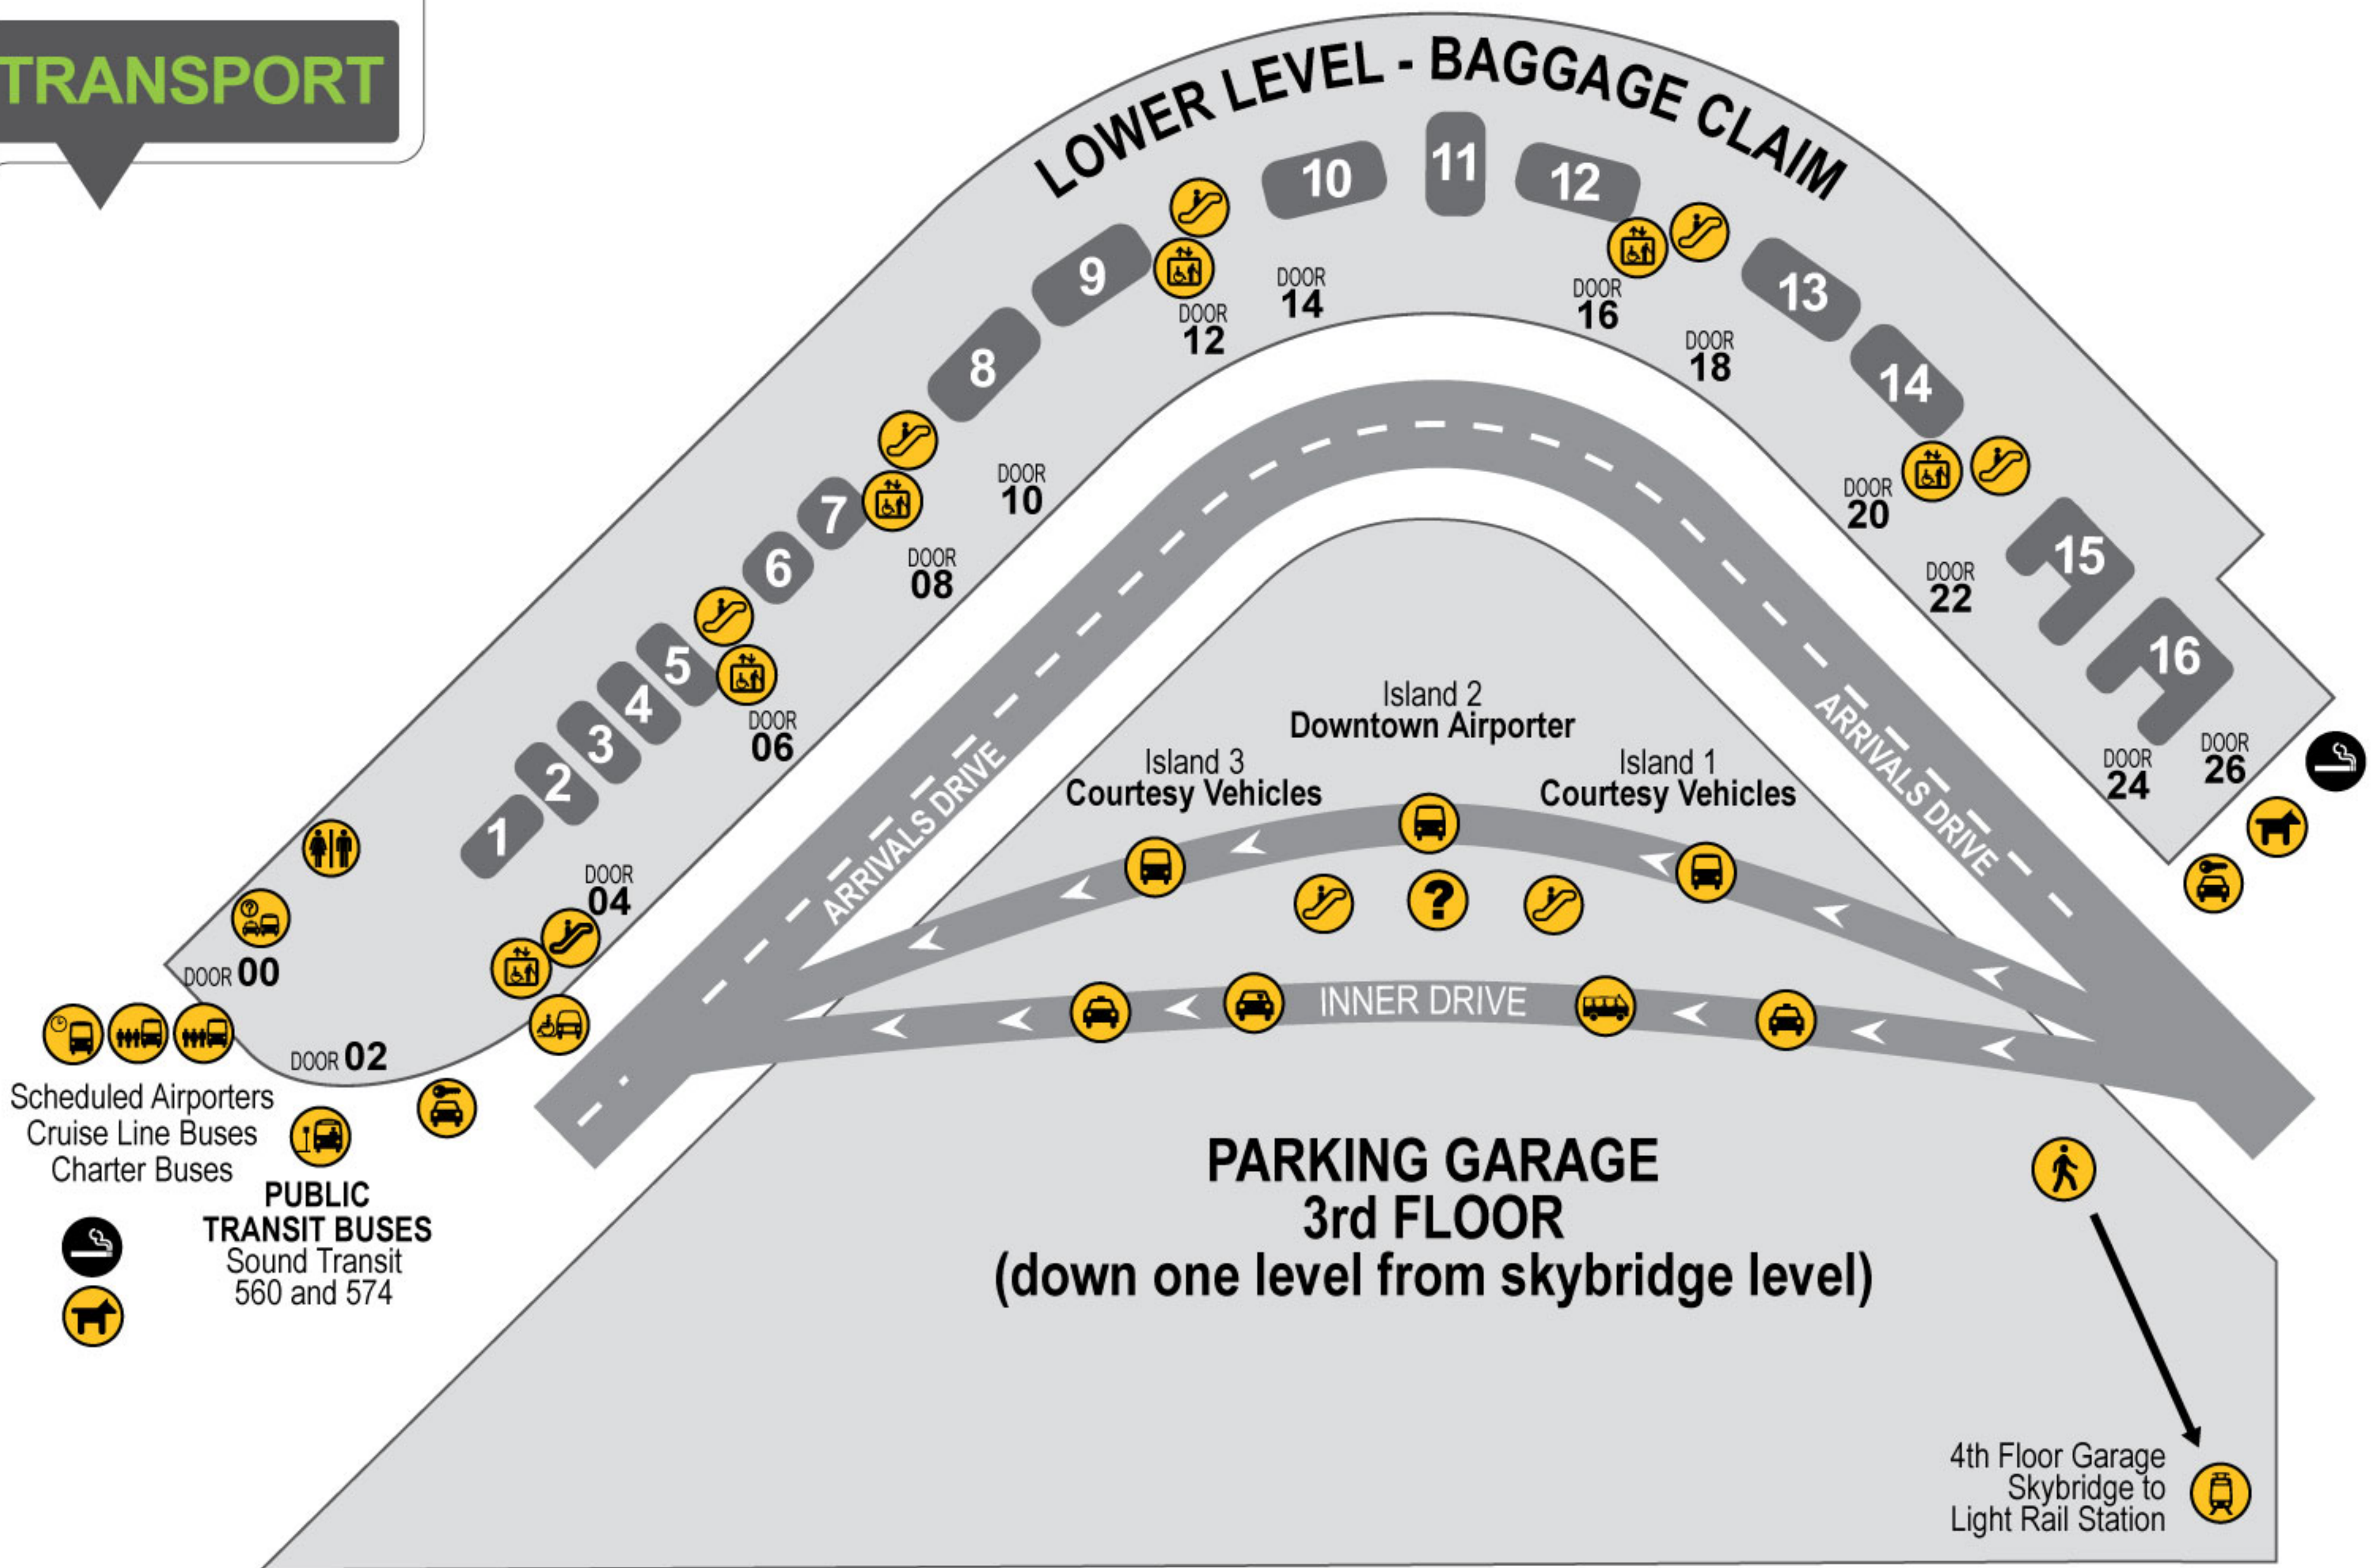

Ground Transportation

TRANSPORT

Parking Garage Access to Main Terminal

LEGEND

- Ground Transportation Information Booth
- Elevator
- Escalator
- Pet Relief Area
- Rental Car Shuttles
24-hour service between airport and Rental Car Facility
- Restrooms
- Smoking Area
- Courtesy Vehicles**
Hotel/motel, off-site parking and off-site rental cars
- Door-to-Door Vans**
Shuttle Express
Downtown Airporter
- Handicap Access
- Link Light Rail
- Limos
- Public Transit Buses
- Scheduled Airporters
Cruise Line Buses
Charter Buses
- Taxis