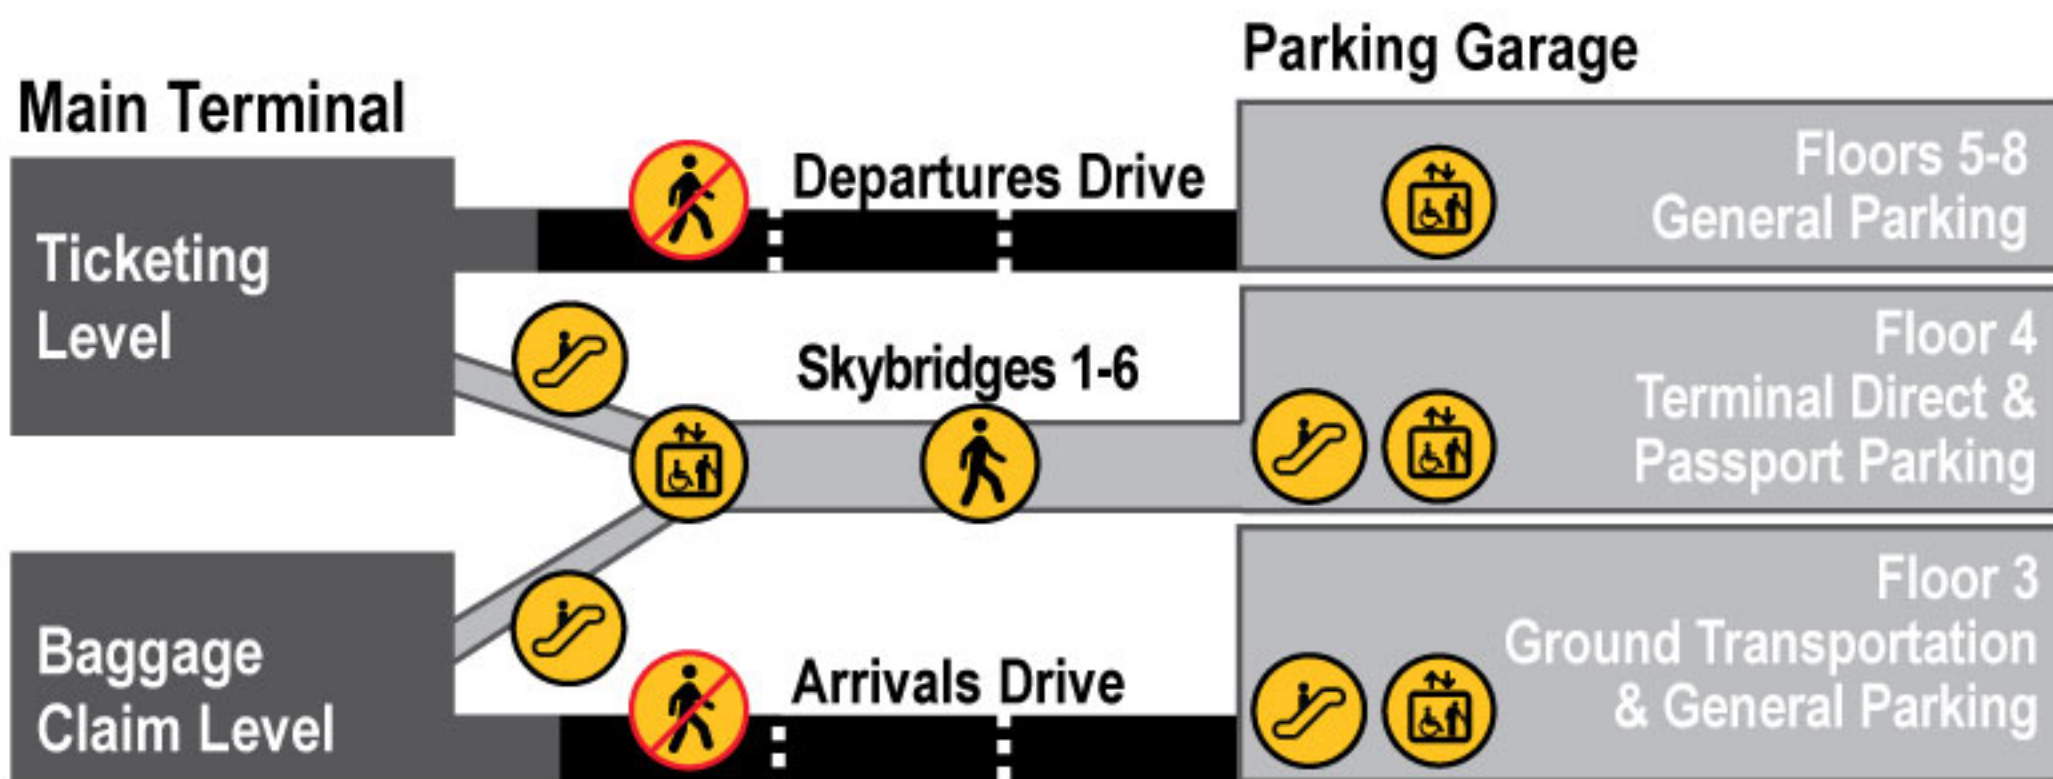

Ground Transportation

TRANSPORT

Parking Garage Access to Main Terminal

LEGEND

- Ground Transportation Information Booth
- Elevator
- Escalator
- Pet Relief Area
- Rental Car Shuttles
24-hour service between airport and Rental Car Facility
- Restrooms
- Smoking Area
- Courtesy Vehicles**
Hotel/motel, off-site parking and off-site rental cars
- Door-to-Door Vans**
Shuttle Express
Downtown Airporter
- Handicap Access
- Link Light Rail
- Limos
- Public Transit Buses
- Scheduled Airporters
Cruise Line Buses
Charter Buses
- Taxis