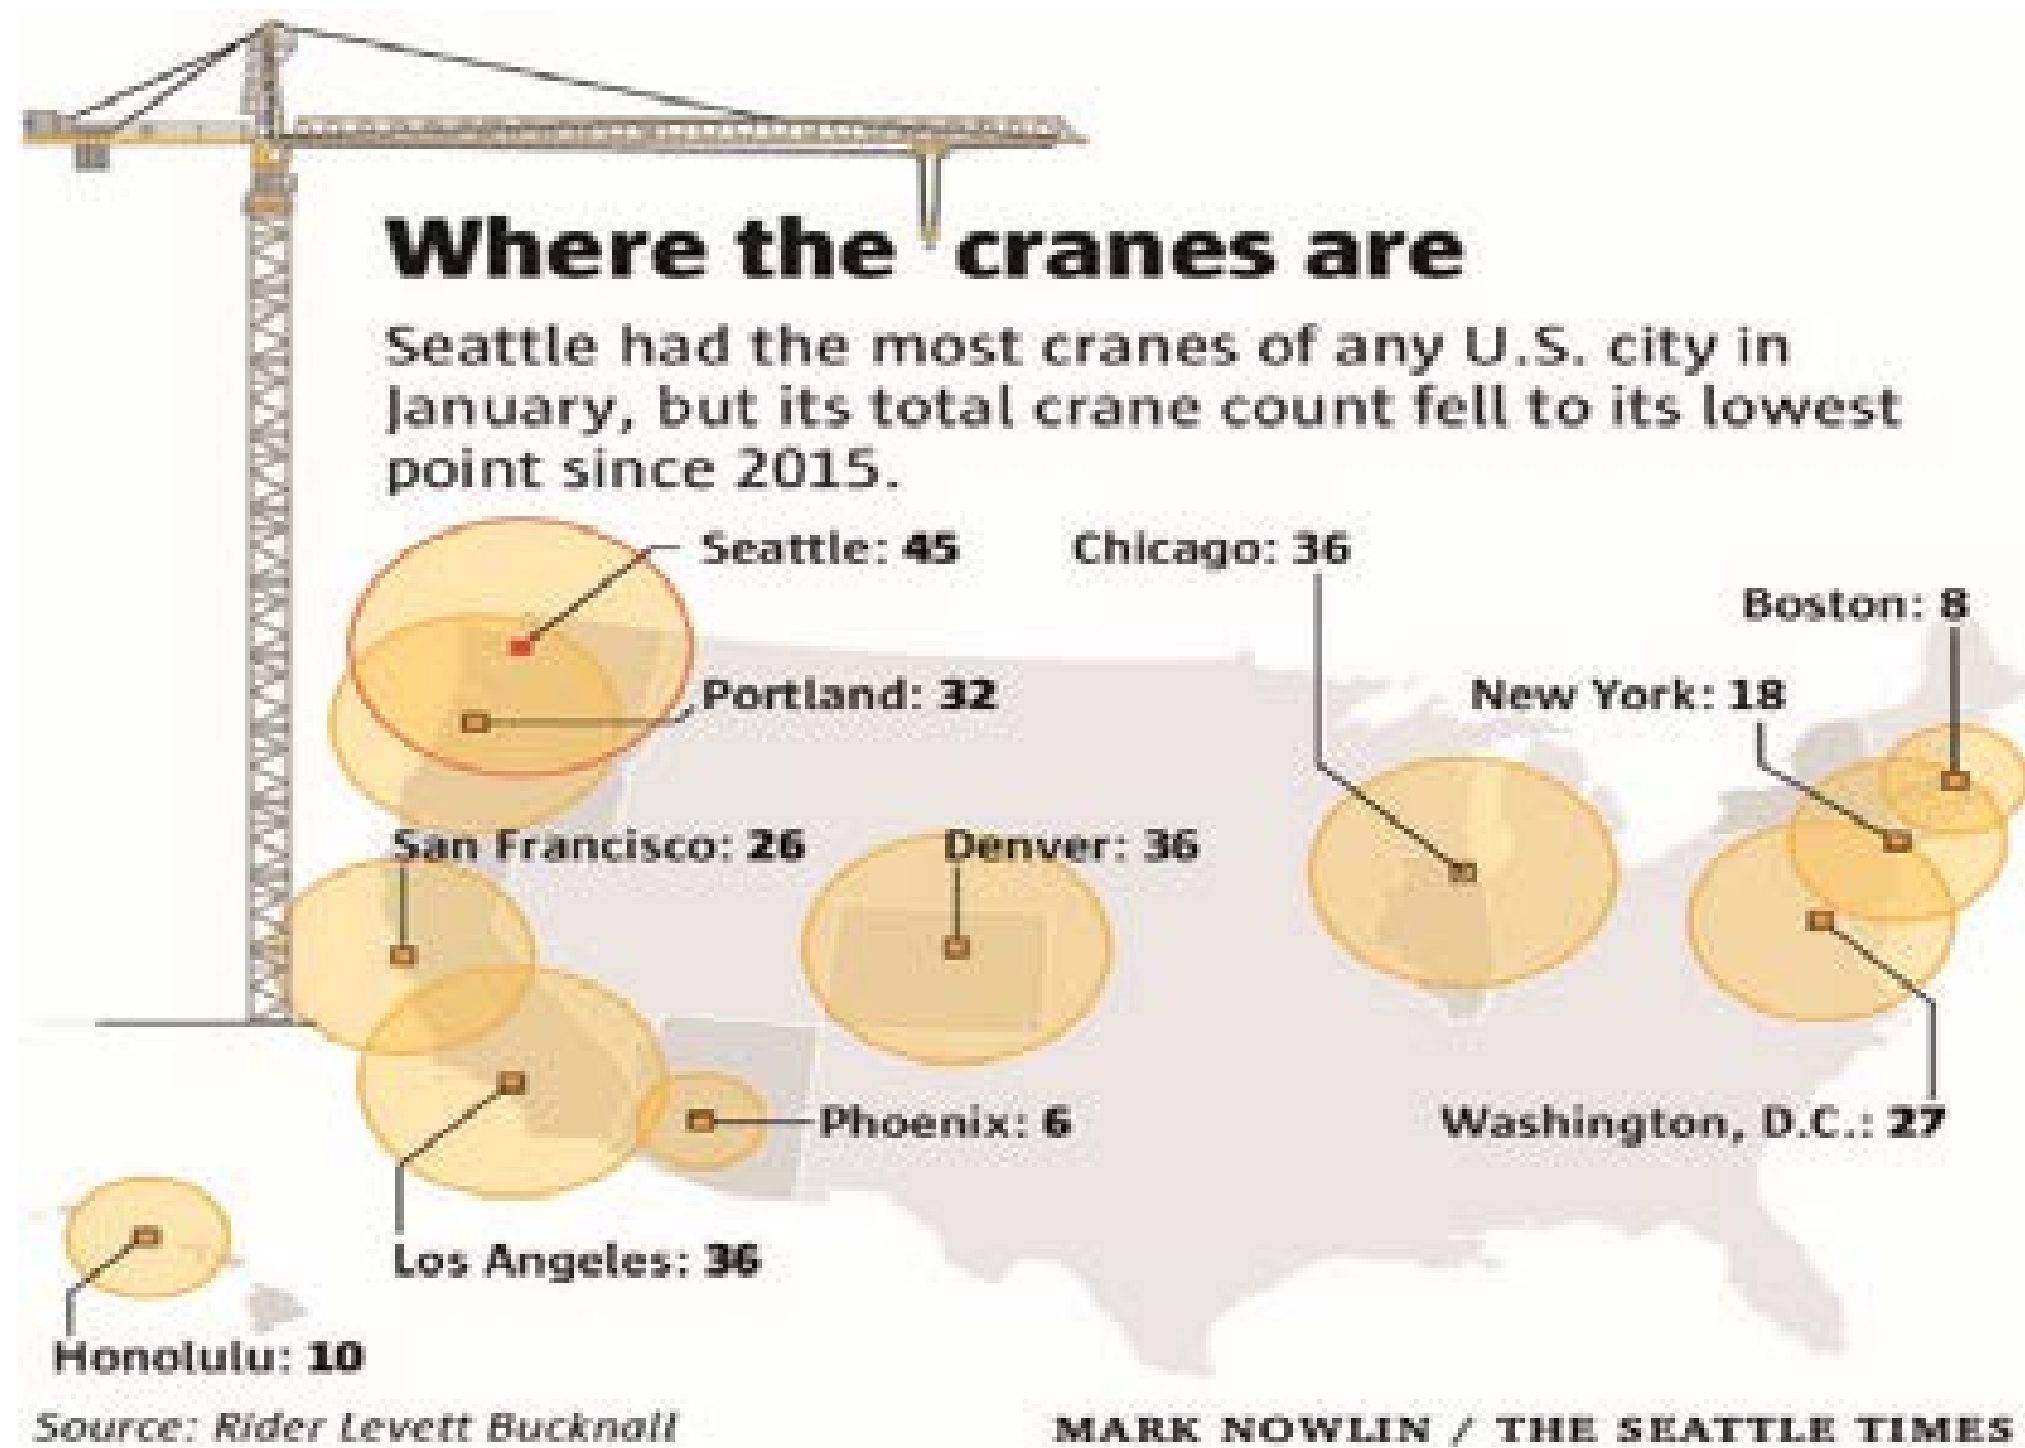

REGIONAL GROWTH AND MARKET DEMAND

Robust regional economy drives Airport demand and sustainable practices

- Puget Sound is home to a wide range of employers that contribute to the vibrant growth in the region

PER CAPITA INCOME

SEA-TAC GROWTH IS TIED TO REGIONAL GROWTH