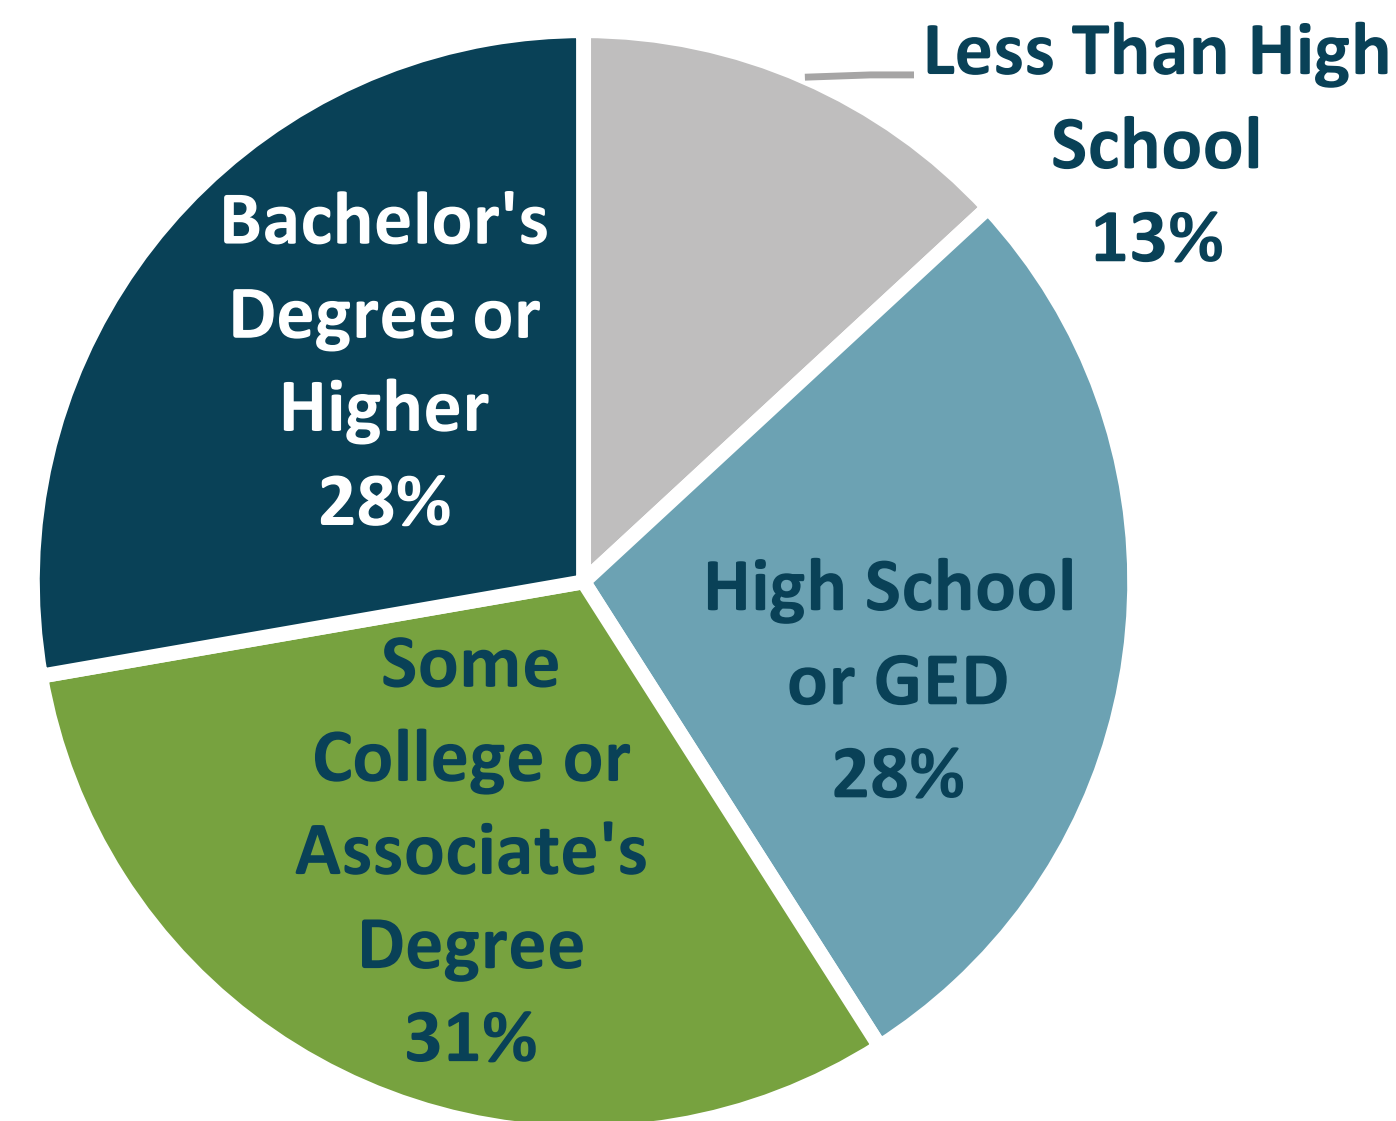

REGIONAL GROWTH AND MARKET DEMAND

Robust regional economy drives Airport demand and sustainable practices

- Puget Sound is home to a wide range of employers that contribute to the vibrant growth in the region

PUGET SOUND DEMOGRAPHICS

KING COUNTY EDUCATION LEVELS, 2016

U.S. EDUCATION LEVELS, 2016

Source: U.S. Census Bureau

% CHANGE IN POPULATION

Source: U.S. Department of Commerce and Washington State Office of Financial Management

PER CAPITA INCOME

SEA-TAC GROWTH IS TIED TO REGIONAL GROWTH