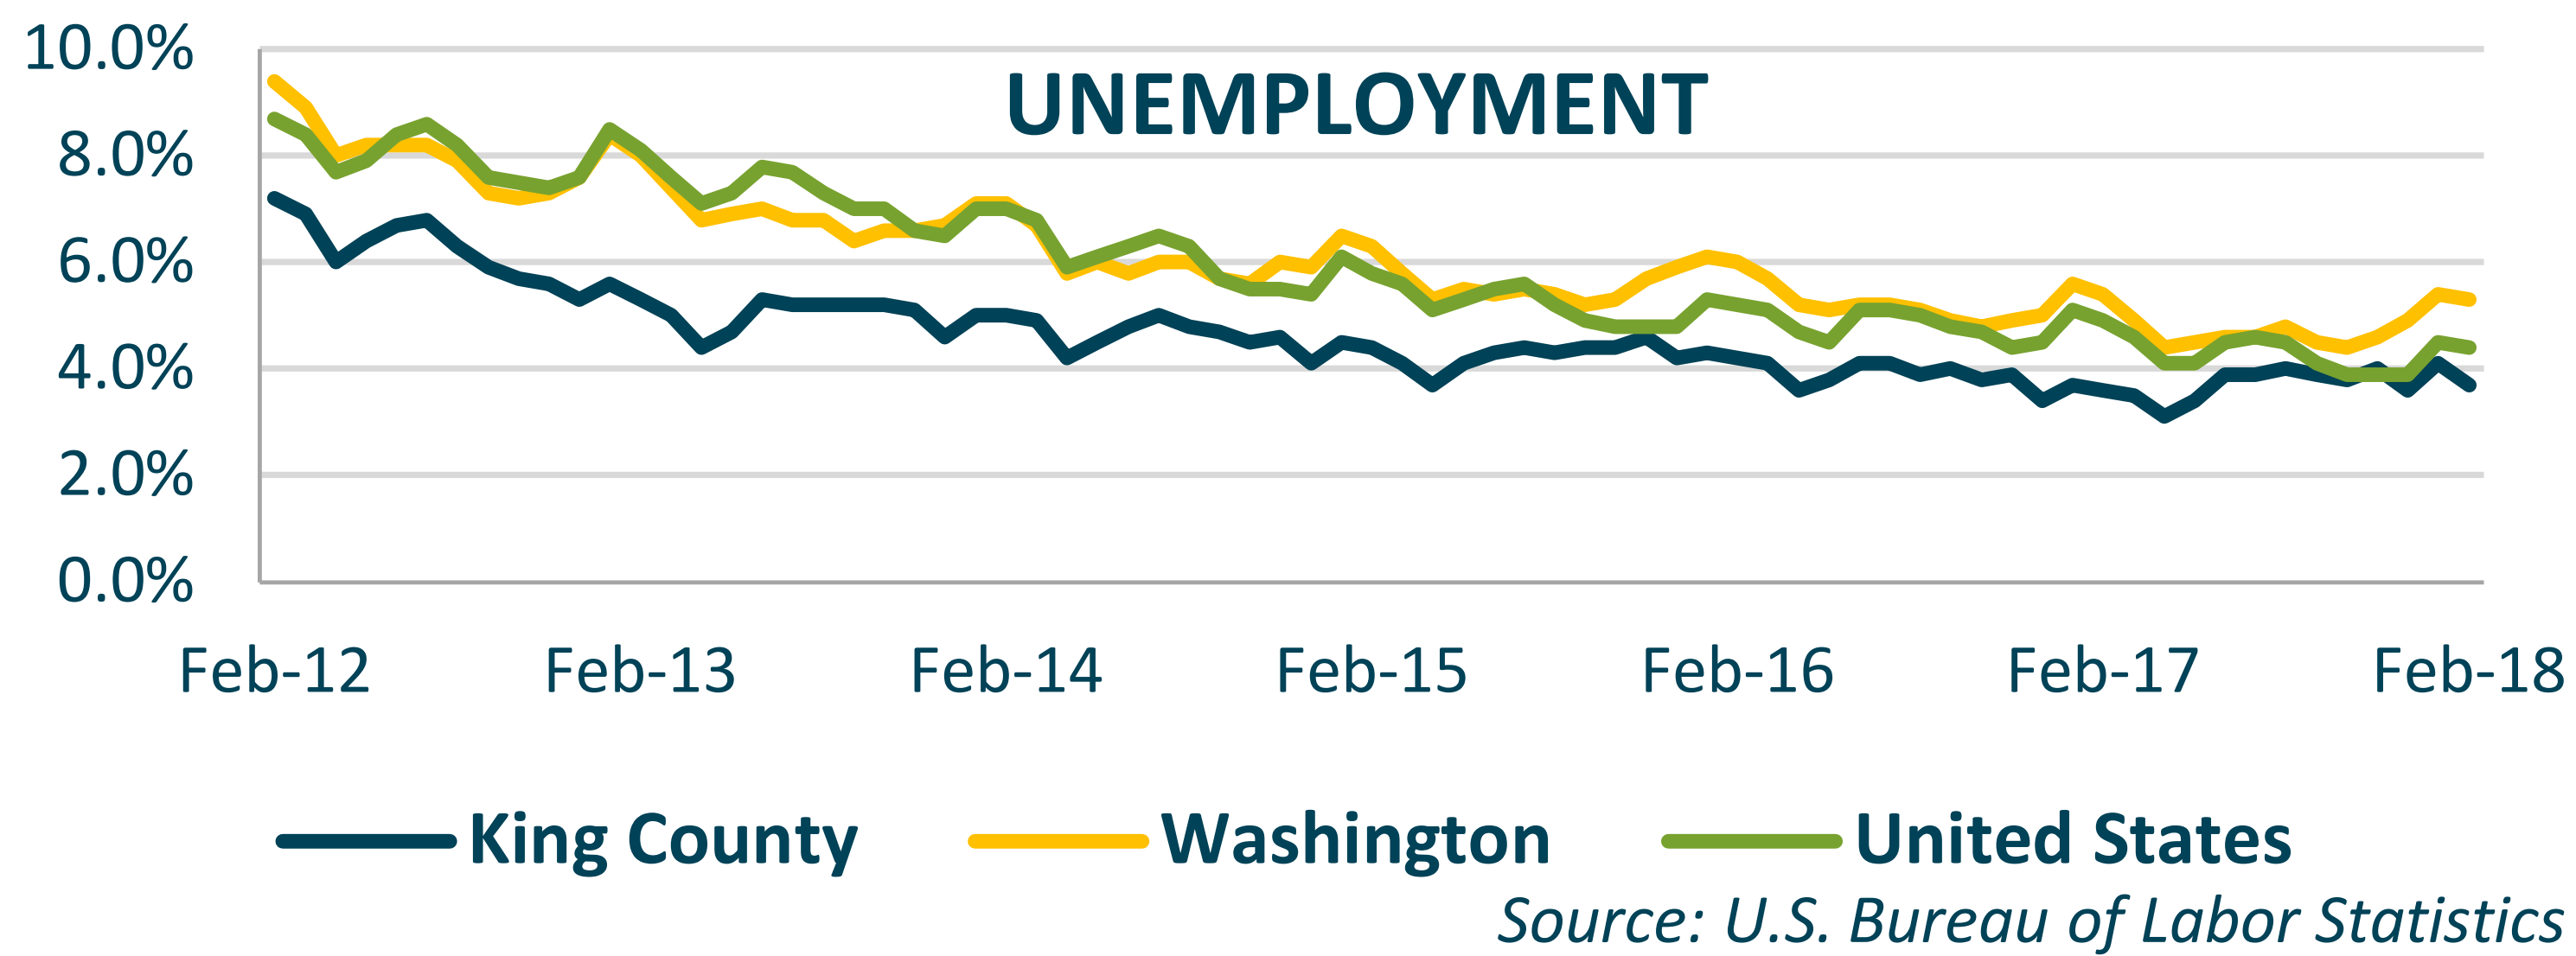

REGIONAL GROWTH AND MARKET DEMAND

Robust regional economy drives Airport demand and sustainable practices

- Puget Sound is home to a wide range of employers that contribute to the vibrant growth in the region

PER CAPITA INCOME

SEA-TAC GROWTH IS TIED TO REGIONAL GROWTH