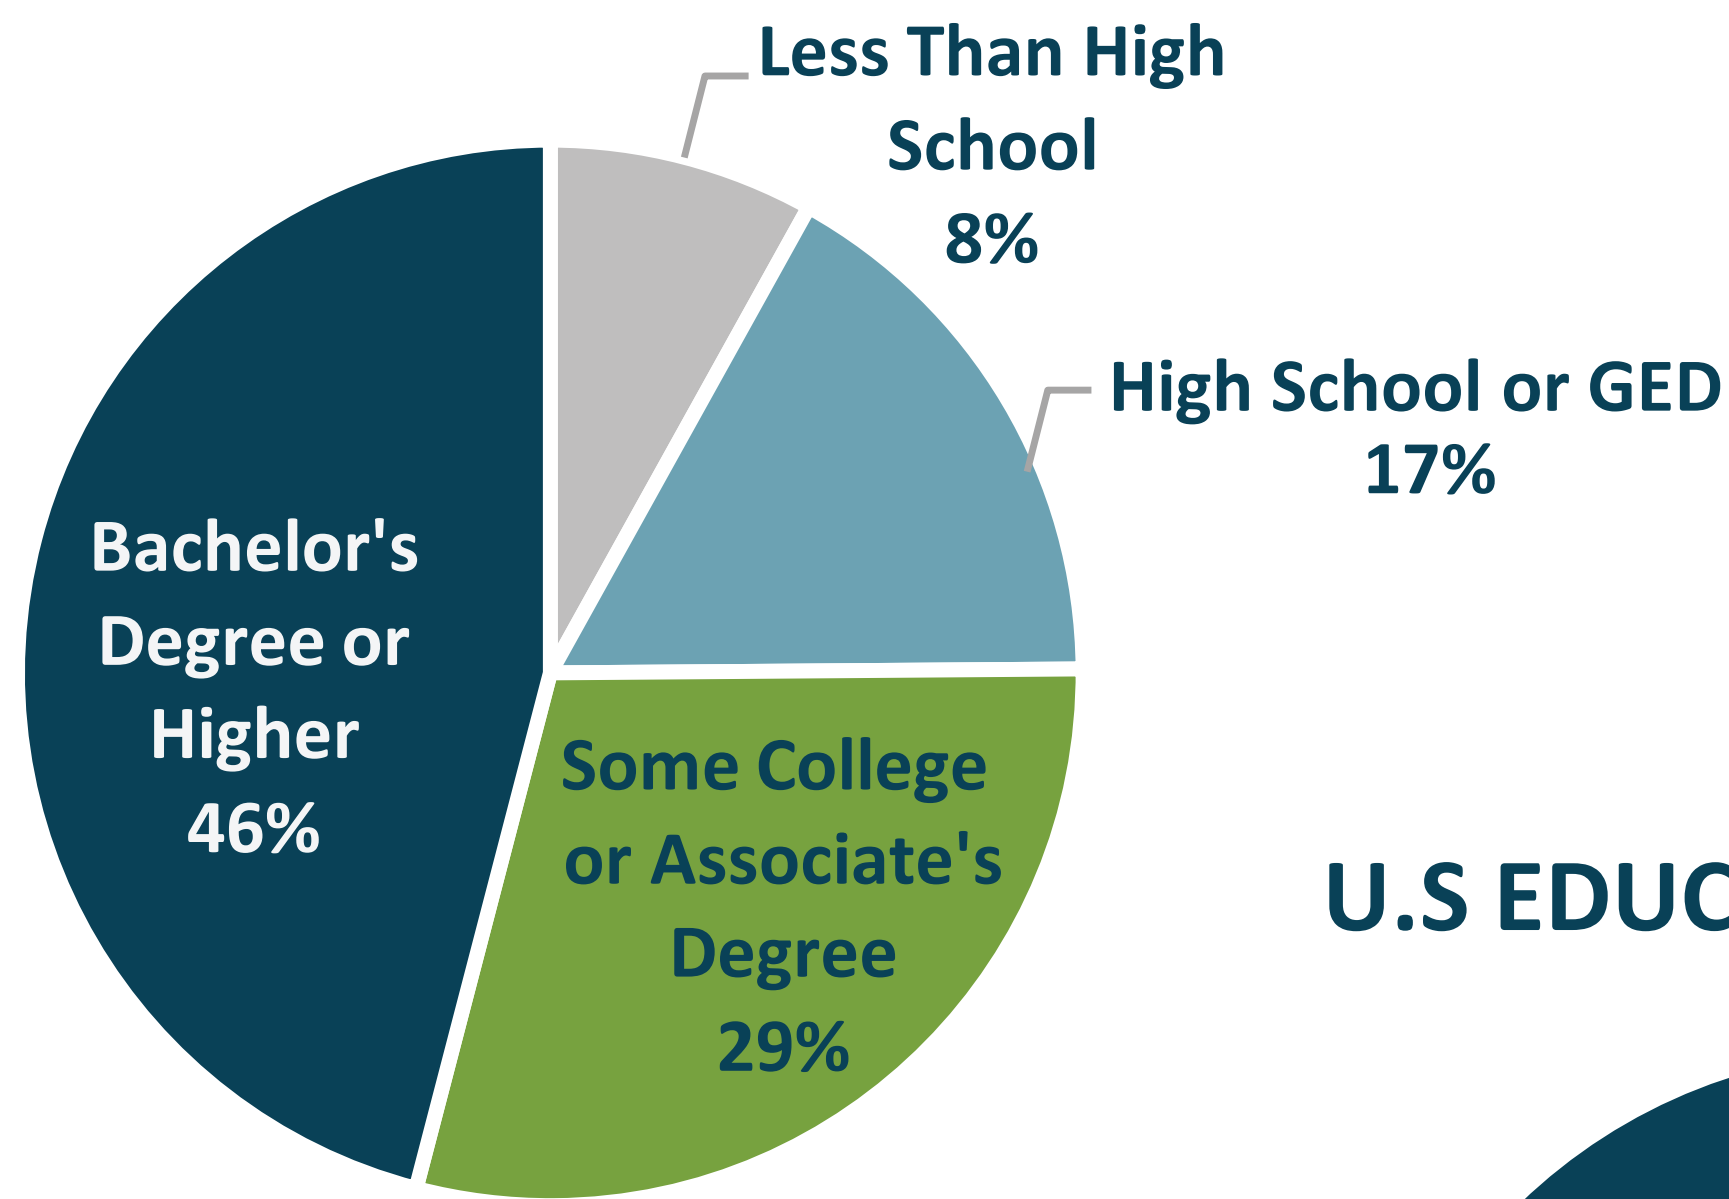

REGIONAL GROWTH AND MARKET DEMAND

Robust regional economy drives Airport demand and sustainable practices

- Puget Sound is home to a wide range of employers that contribute to the vibrant growth in the region

PUGET SOUND DEMOGRAPHICS

KING COUNTY EDUCATION LEVELS, 2016

U.S. EDUCATION LEVELS, 2016

Source: U.S. Census Bureau

% CHANGE IN POPULATION

Source: U.S. Department of Commerce and Washington State Office of Financial Management

PER CAPITA INCOME

SEA-TAC GROWTH IS TIED TO REGIONAL GROWTH