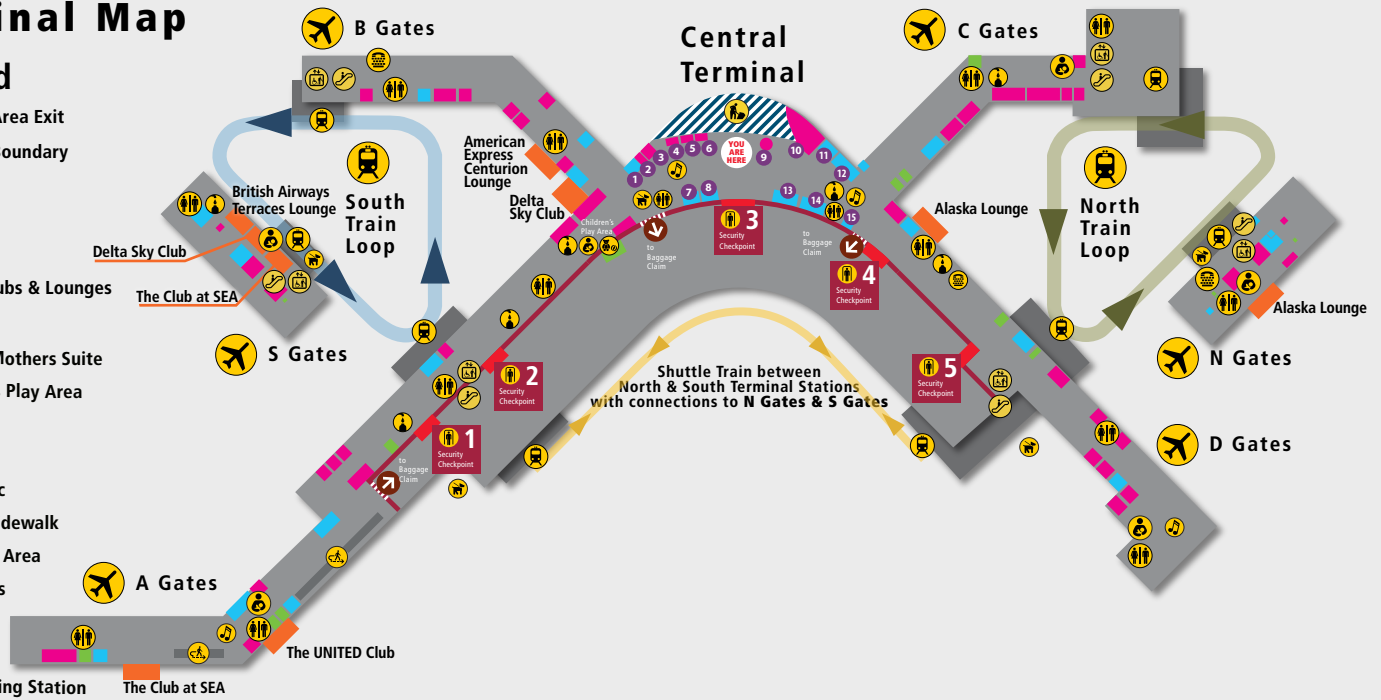

## Terminal Map

### Legend

- Security Area Exit
- Security Boundary
- Dining
- Shopping
- Services
- Airline Clubs & Lounges
- ATM
- Nursing Mothers Suite
- Children's Play Area
- Elevator
- Escalator
- Live Music
- Moving Sidewalk
- Pet Relief Area
- Restrooms
- Train
- TTY
- Water Filling Station

### A Gates

Dining Choices

- Africa Lounge
- Floret
- La Pisa Cafe
- Manchu Wok
- Mountain Room Bar
- Pee't's Coffee
- Seattle Taproom
- Starbucks
- Tap & Pour
- The Coffee Bean & Tea Leaf
- Qdoba - Open 24 hrs

Services Choices

- ATM
- Massage Bar
- Alaska Lounge
- Alaska Airlines Customer Service
- Nursing Mother's Suite
- Pet Relief Area

The Conference Center at Sea-Tac Airport  
Located pre-security above Checkpoint 1