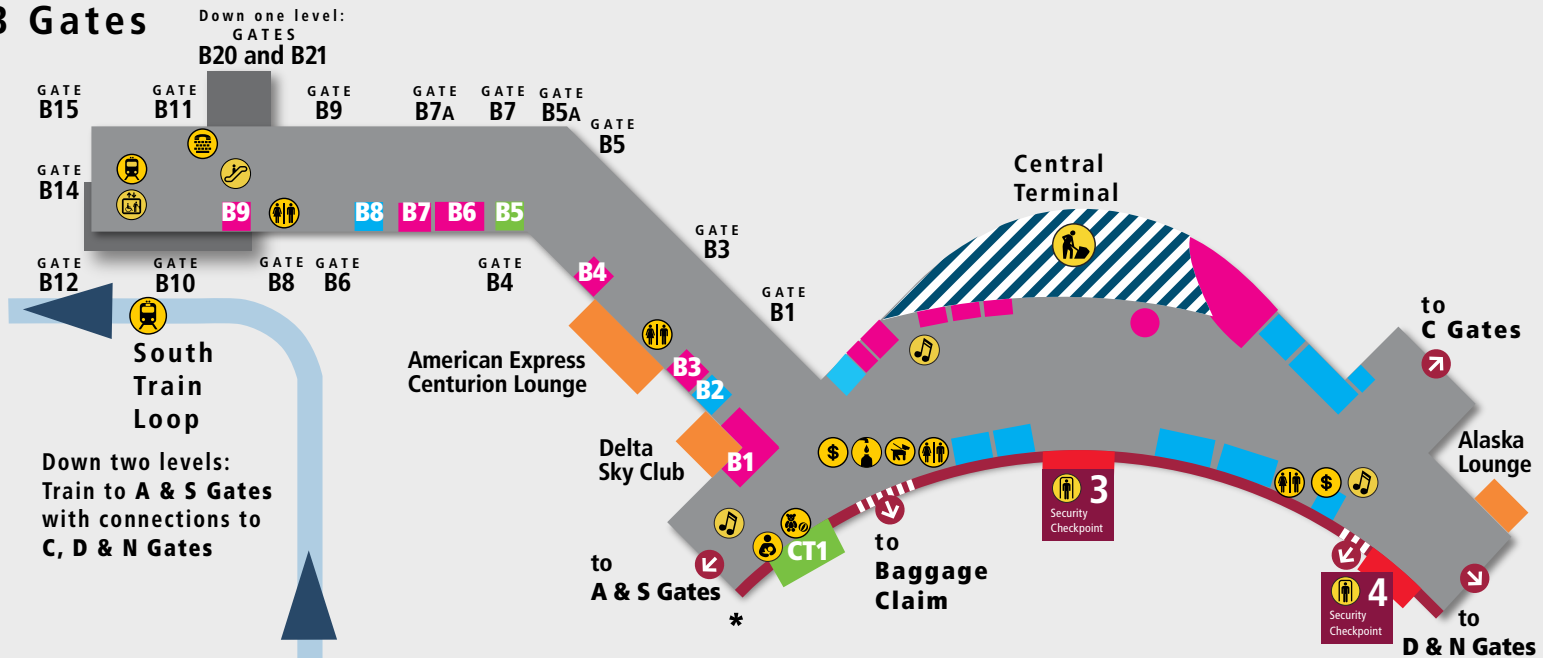

B Gates

Dining Choices

- **B1 Seattle Taproom**
  Traditional pub fare, sandwiches, spicy chicken wings and more; full-service bar including local microbrews
- **B3 McDonald's OPEN 24 HRS**
  More than delicious burgers and fries. Variety, quality and fun-filled value
- **B4 Sbarro**
  Authentic Italian food- pizza, pasta, salads and more
- **B6 Rel'Lish burger lounge**
  Signature burgers, fresh salads, tasty apps and some pretty fantastic cocktails!
- **B7, B9 Starbucks**
  Coffee favorites, great baked goods, freshly made sandwiches and salads

Shopping Choices

- **B8 Hudson**
  Newspapers, magazines, sundries, travel basics, snacks, souvenirs and more
- **B2 PLANEWEAR**
  Style is in the Air!

Services Choices

- **B5 Delta Customer Service Center**
- **CT1 Children's Play Area**
  Just the ticket for restless youngsters, nursing room and family restroom
- *** The Conference Center at Sea-Tac Airport**
  Located pre-security above Checkpoint 1
- **FREE WIFI**
  Connect to the internet on your mobile device through SEATAC-FREE-WIFI