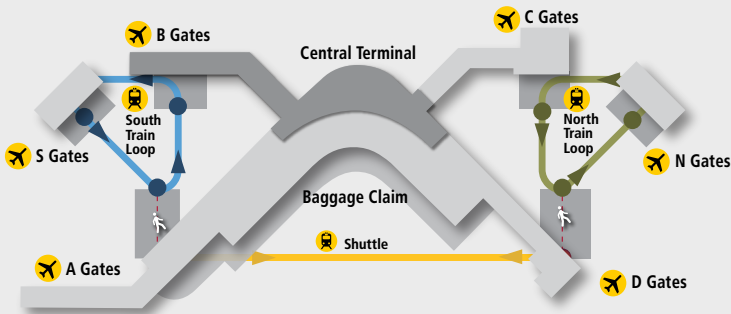

# Sea-Tac Airport Directory - B Gates

## Locator Map

## Legend

- Security Area Exit
- Security Boundary
- Dining
- Shopping
- Services
- Airline Clubs
- ATM
- Nursing Mothers Suite
- Children's Play Area
- Elevator
- Escalator
- Live Music
- Pet Relief Area
- Restrooms
- Train
- TTY
- Water Filling Station

### Services Choices

- B5 Delta Customer Service Center**
- CT1 Children's Play Area**  
Just the ticket for restless youngsters, nursing room and family restroom
- \* The Conference Center at Sea-Tac Airport**  
Located pre-security above Checkpoint 1
- FREE WIFI**  
Connect to the internet on your mobile device through SEATAC-FREE-WIFI