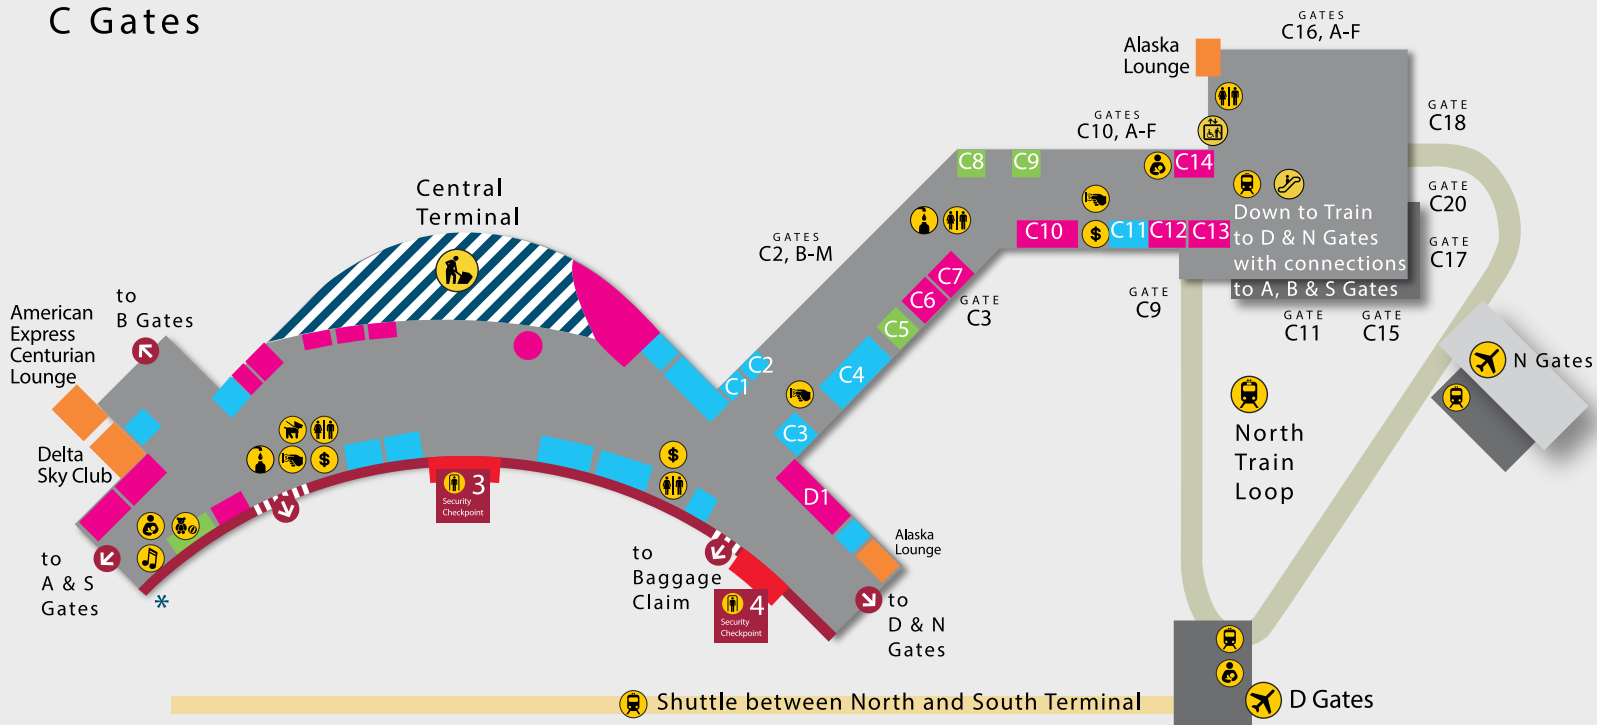

Locator Map

Legend

- Security Area Exit
- Security Boundary
- Dining
- Shopping
- Services
- Airline Clubs
- ATM
- Nursing Mothers Suite
- Children's Play Area
- Elevator
- Escalator
- Live Music
- Pet Relief Area
- Restrooms
- Train
- TTY
- Water Filling Station

C Gates

Dining Choices

- C6** Poppa Woody's **[COMING SOON]**
Burgers/Breakfast/Bar - Authentic local food, folklore and art
- C7** Beecher's Handmade Cheese
From "World's Best" Mac & Cheese to Pacific Northwest cheese platters, grilled sandwiches, Caffé Vita espresso and more
- C10** Wolfgang Puck Gourmet Express
Popular dishes made famous by Wolfgang plus a full-service bar
- C12** Starbucks
Coffee favorites, great baked goods, freshly made sandwiches and salads
- C13** Kathy Casey Dish D'Lish
Healthy, Northwest inspired cuisine from celebrity Chef Kathy Casey - including fresh made salads, sandwiches, snacks and gluten-free food T' Go Go options
- C14** Waji's
Extending Asian culture to passengers through a unique menu selection-teriyaki, sushi, salads, wraps, breakfast and more
- D1** Alaska Lodge
Award-winning, handcrafted microbrews served in the comfort of a warm Alaskan lodge

Services Choices

- C5** Terminal Getaway Spa
The SPA designed with the traveler in mind!
- C8** Lucky Shines, Shoeshine
- C9** Alaska Airlines Customer Service
- FREE WIFI** Connect to the internet on your mobile device through SEATAC-FREE-WIFI
- * The Conference Center at Sea-Tac Airport
Located pre-security above Checkpoint 1