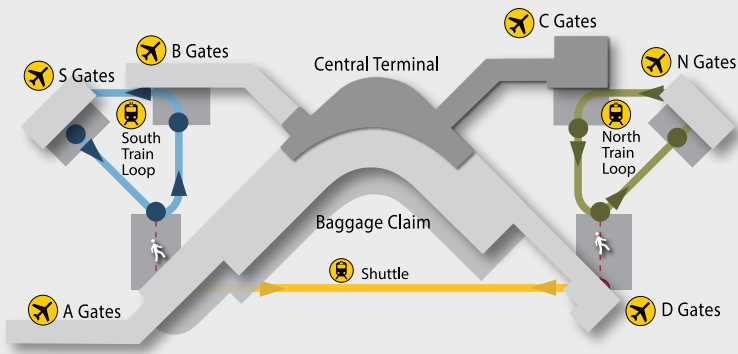

Locator Map

Legend

- Security Area Exit
- Security Boundary
- Dining
- Shopping
- Services
- Airline Clubs
- ATM
- Nursing Mothers Suite
- Children's Play Area
- Elevator
- Escalator
- Live Music
- Pet Relief Area
- Restrooms
- Train
- TTY
- Water Filling Station

Shopping Choices

- C1** InMotion Entertainment
Play with the latest, most exclusive cutting-edge premium electronics, demo high-performance headphones, or rent a new release movie
- C2** Seattle Chocolate
Fine, locally crafted chocolate bars, truffle bars, truffles, caramels and beautifully packaged chocolate gifts
- C3** Specialty Kiosks
Showcasing a mix of products by inspiring local entrepreneurs - Now featuring -Chalo, Lady Yum, Showpony
- C4, C11** Hudson
Newspapers, magazines, sundries, travel basics, snacks, souvenirs and more

Services Choices

- C5** Terminal Getaway Spa
The SPA designed with the traveler in mind!
- C8** Lucky Shines, Shoeshine
- C9** Alaska Airlines Customer Service
- FREE WIFI** Connect to the internet on your mobile device through SEATAC-FREE-WIFI
- * The Conference Center at Sea-Tac Airport
Located pre-security above Checkpoint 1