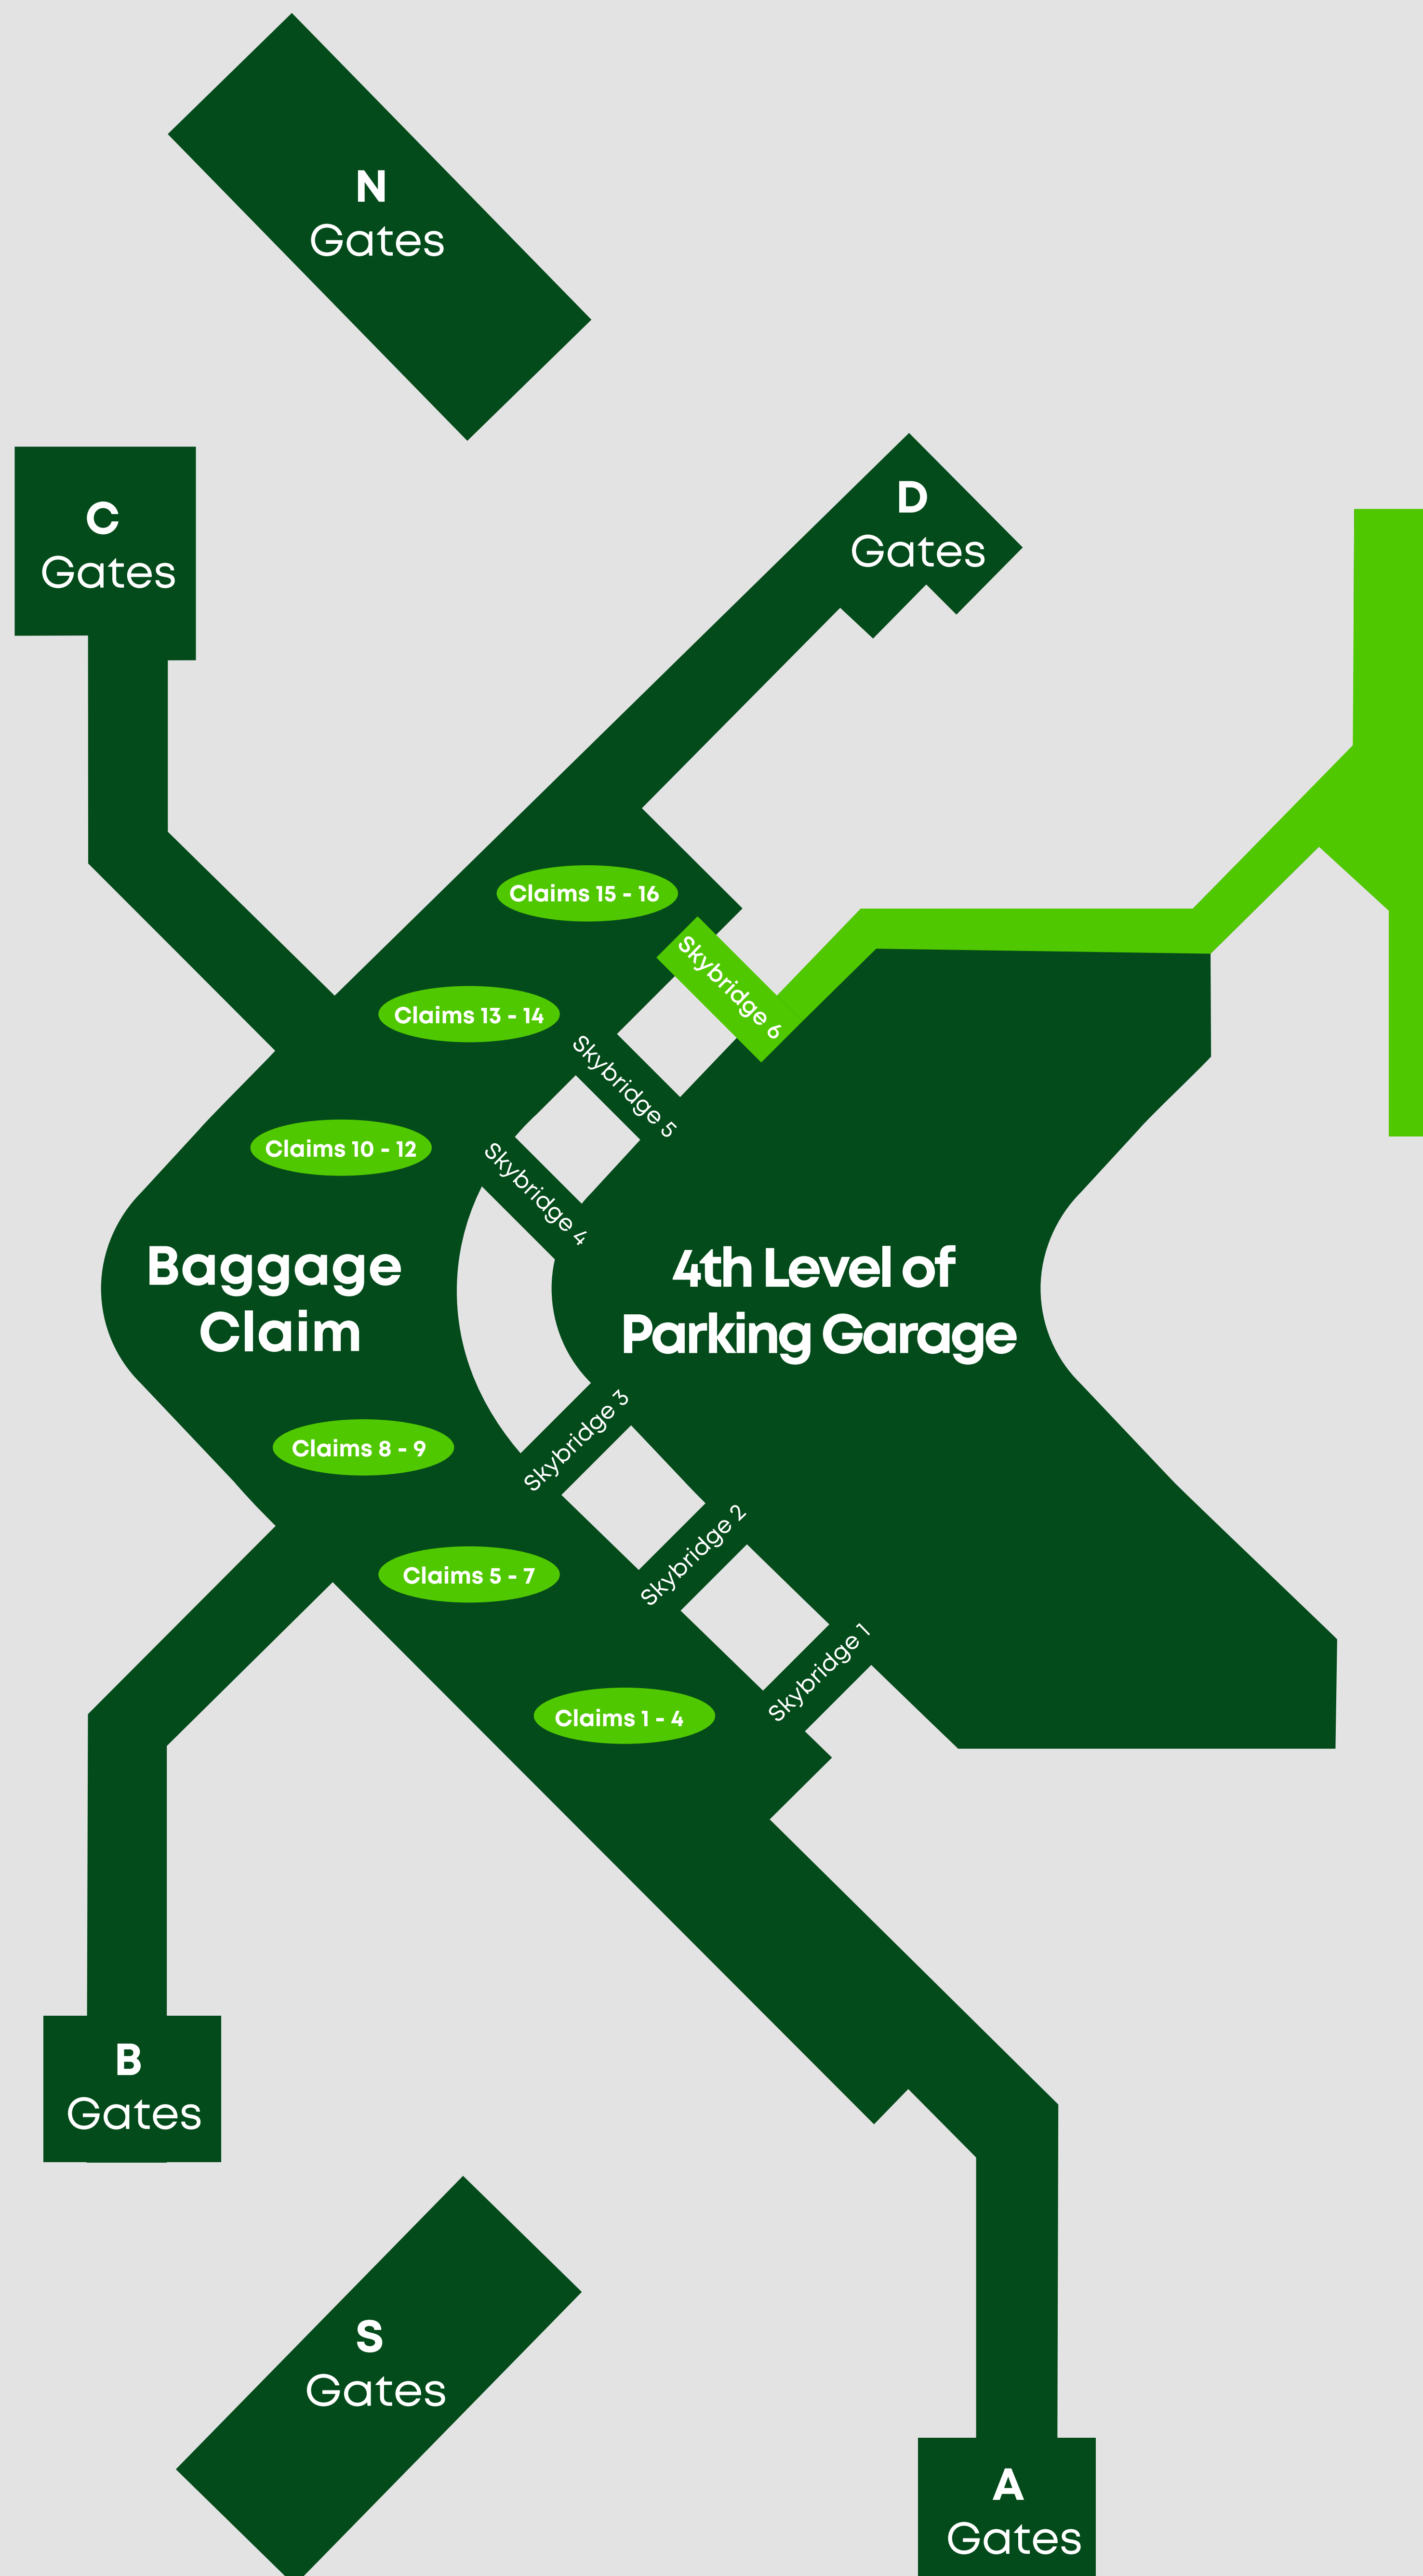

Link Light Rail at SEA Airport Station Map

Find step-by-step directions with the SEA Airport interactive map at www.portseattle.org/maps

**SeaTac / Airport
Link Light Rail
Station**