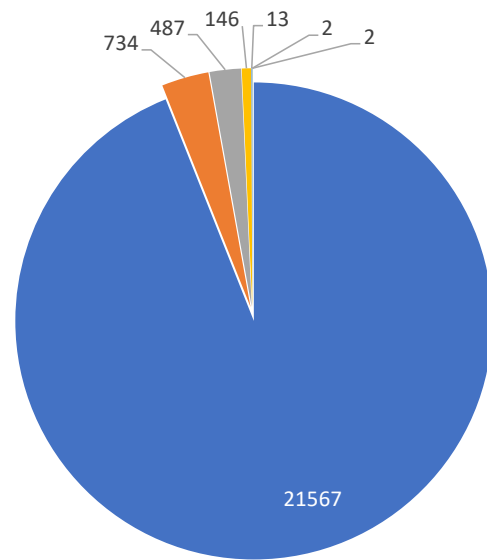

- Web App
- Mobile
- Webform
- Hotline
- MobileVue
- PublicVue
- Email

	METHOD RECEIVED	COUNT
Web App	Third party web application	21567
Mobile	PlaneNoise mobile application	734
Webform	Comment submitted via Port of Seattle website	487
Hotline	Voicemail message via phone system	146
MobileVue	Received via PublicVue mobile app from cell phone	13
Email	Email sent to Noise Programs Office/Staff	2
PublicVue	Received via PublicVue flight tracking website	2