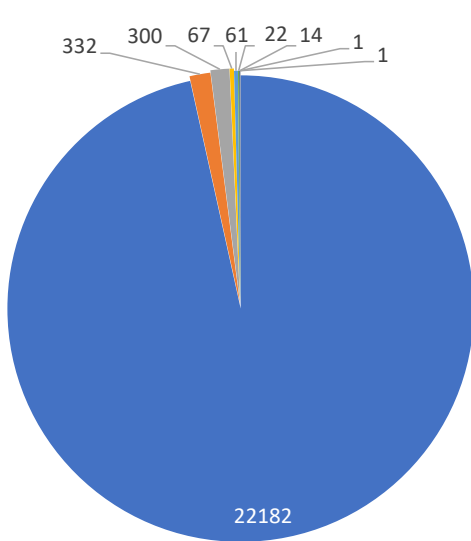

Comment Breakdown: Types & Filing Method

- Noise Annoyance
- Increase in Flight / Noise
- Aircraft deviations
- Other
- Fuel Smell / Air Quality
- Aircraft too low
- Unspecified
- Request Sound Insulation Info
- Add to mailing list

COMMENT TYPE	COMMENTS
Noise Annoyance	22182
Aircraft too low	332
Increase in Flight / Noise	300
Unspecified	67
Aircraft deviations	61
Request Sound Insulation Info	22
Other	14
Add to mailing list	1
Fuel Smell / Air Quality	1