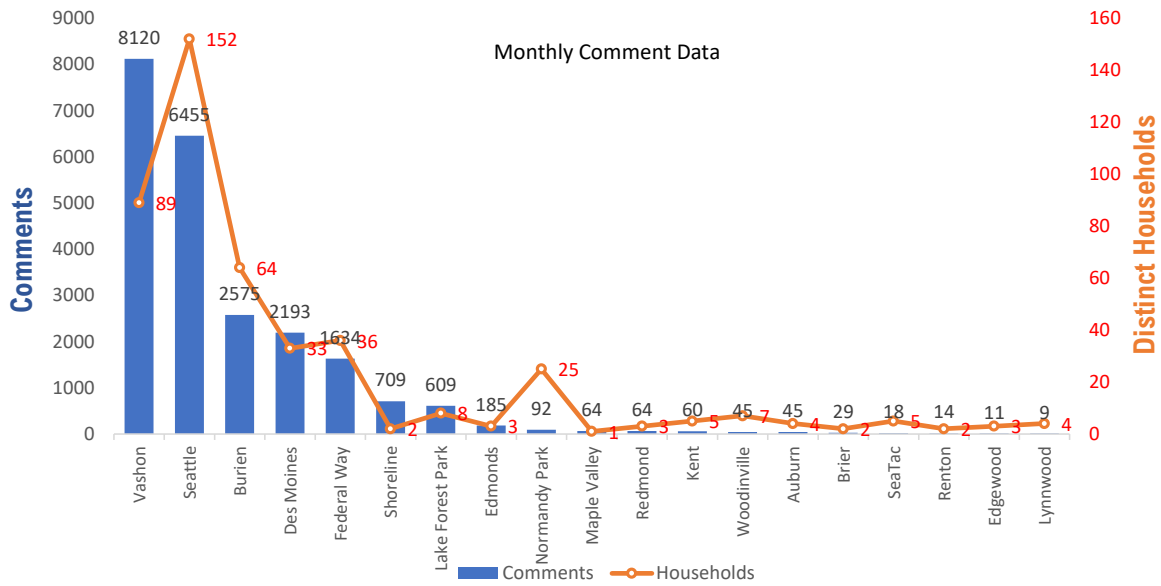

Monthly Totals & Trends

462

Distinct Households

22,951

Comments

180,005

Comments YTD

903

Distinct Households YTD

Monthly Totals & Trends: By City

CITY	COMMENTS	DISTINCT HOUSEHOLDS	AVG COMMENTS/ HOUSEHOLD
Vashon	8,120	89	91
Seattle	6,455	152	42
Burien	2,575	64	40
Des Moines	2,193	33	66
Federal Way	1,634	36	45
Shoreline	709	2	355
Lake Forest Park	609	8	76
Edmonds	185	3	62
Normandy Park	92	25	4
Redmond	64	3	21
Maple Valley	64	1	64
Kent	60	5	12
Woodinville	45	7	6
Auburn	45	4	11
Brier	29	2	15
SeaTac	18	5	4
Renton	14	2	7
Edgewood	11	3	4
Lynnwood	9	4	2
Bellevue	6	1	6
OTHER	14	13	1
Totals	22,951	462	50