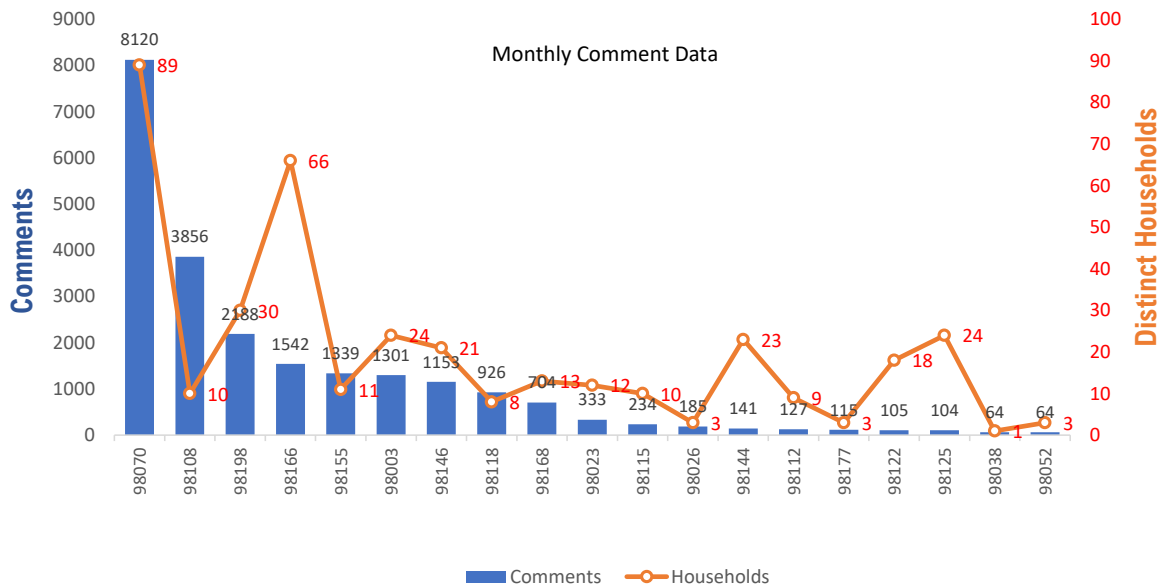

Monthly Totals & Trends

462

Distinct Households

22,951

Comments

180,005

Comments YTD

903

Distinct Households YTD

Monthly Totals & Trends: By Zip Code

ZIP CODE	COMMENTS	DISTINCT HOUSEHOLDS	AVG COMMENTS/ HOUSEHOLD
98070	8,120	89	91
98198	2,188	30	73
98003	1,301	24	54
98108	3,856	10	386
98146	1,153	21	55
98118	926	8	116
98155	1,339	11	122
98166	1,542	66	23
98168	704	13	54
98115	234	10	23
98023	333	12	28
98125	104	24	4
98144	141	23	6
98122	105	18	6
98112	127	9	14
98177	115	3	38
98026	185	3	62
98052	64	3	21
98038	64	1	64
98042	51	3	17
OTHER	299	81	4
Totals	22,951	462	50