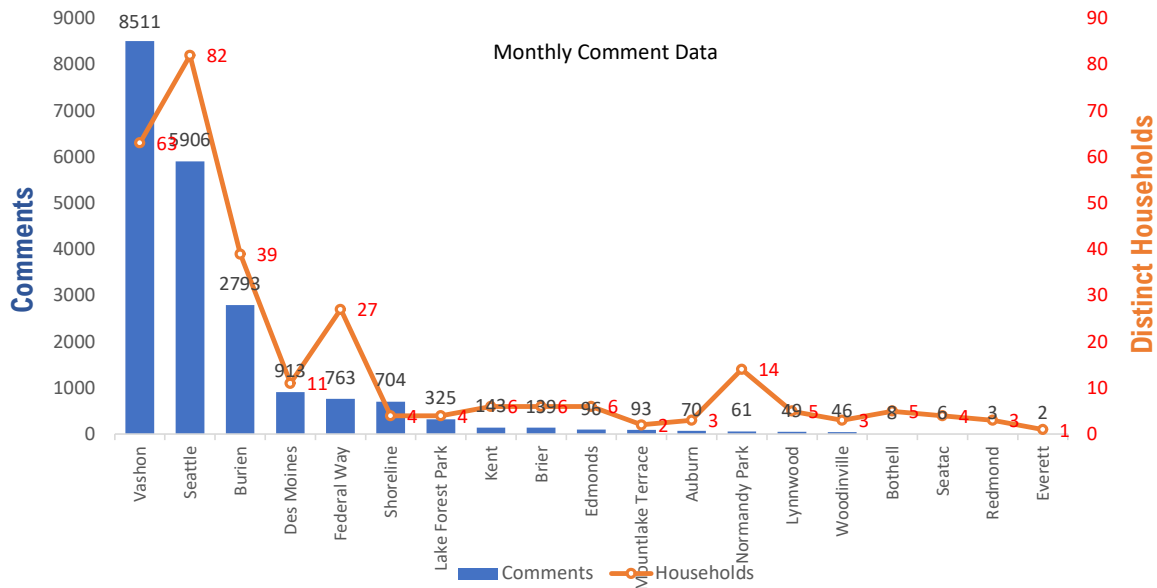

Monthly Totals & Trends

290

Distinct Households

20,633

Comments

254,501

Comments YTD

792

Distinct Households YTD

Monthly Totals & Trends: By City

CITY	COMMENTS	DISTINCT HOUSEHOLDS	AVG COMMENTS/ HOUSEHOLD
Vashon	8,511	63	135
Seattle	5,906	82	72
Burien	2,793	39	72
Des Moines	913	11	83
Federal Way	763	27	28
Shoreline	704	4	176
Lake Forest Park	325	4	81
Kent	143	6	24
Brier	139	6	23
Edmonds	96	6	16
Mountlake Terrace	93	2	47
Auburn	70	3	23
Normandy Park	61	14	4
Lynnwood	49	5	10
Woodinville	46	3	15
Bothell	8	5	2
Seatac	6	4	2
Redmond	3	3	1
Everett	2	1	2
Edgewood	1	1	1
OTHER	1	1	1
Totals	20,633	290	71