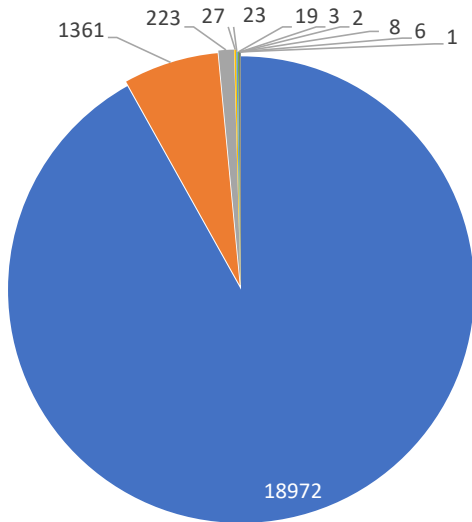

Comment Breakdown: Types & Filing Method

- Noise Annoyance
- Aircraft too low
- Increase in Flight / Noise
- Unspecified
- Request Sound Insulation Info
- Aircraft deviations
- Add to mailing list
- Greener Skies
- Other
- Fuel Smell / Air Quality