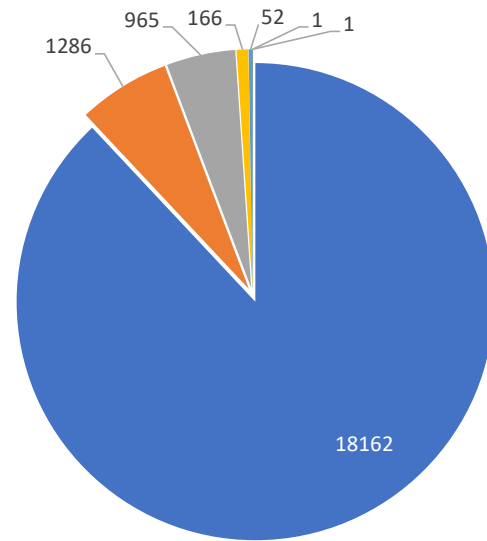

- Web App
- MobileVue
- Mobile
- Webform
- Hotline
- Manual
- PublicVue

COMMENT TYPE	COMMENTS
Noise Annoyance	18972
Aircraft too low	1361
Increase in Flight / Noise	223
Unspecified	27
Request Sound Insulation Info	23
Aircraft deviations	19
Add to mailing list	8
Greener Skies	6
Other	3
Fuel Smell / Air Quality	2
Flight Track Map Request	1

METHOD RECEIVED	COUNT
Web App	18162
MobileVue	1286
Mobile	965
Webform	166
Hotline	52
PublicVue	1
Manual	1