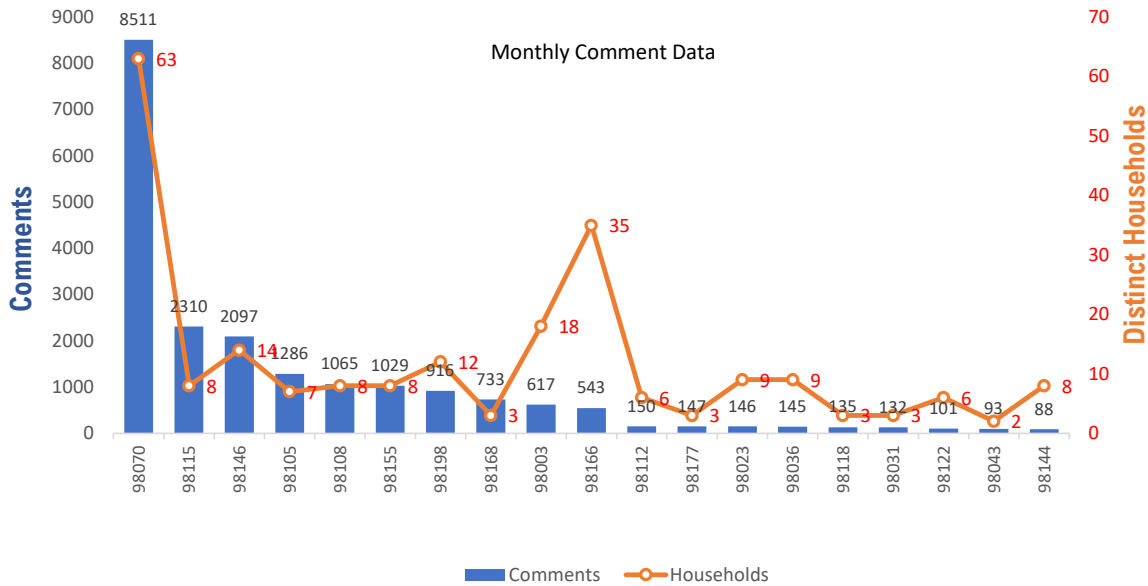

Monthly Totals & Trends

290

Distinct Households

20,633

Comments

254,501

Comments YTD

792

Distinct Households YTD

Monthly Totals & Trends: By Zip Code

ZIP CODE	COMMENTS	DISTINCT HOUSEHOLDS	AVG COMMENTS/ HOUSEHOLD
98070	8,511	63	135
98198	916	12	76
98003	617	18	34
98108	1,065	8	133
98146	2,097	14	150
98118	135	3	45
98155	1,029	8	129
98166	543	35	16
98168	733	3	244
98115	2,310	8	289
98023	146	9	16
98144	88	8	11
98122	101	6	17
98112	150	6	25
98177	147	3	49
98026	88	3	29
98036	145	9	16
98105	1,286	7	184
98031	132	3	44
98043	93	2	47
OTHER	301	62	5
Totals	20,633	290	71