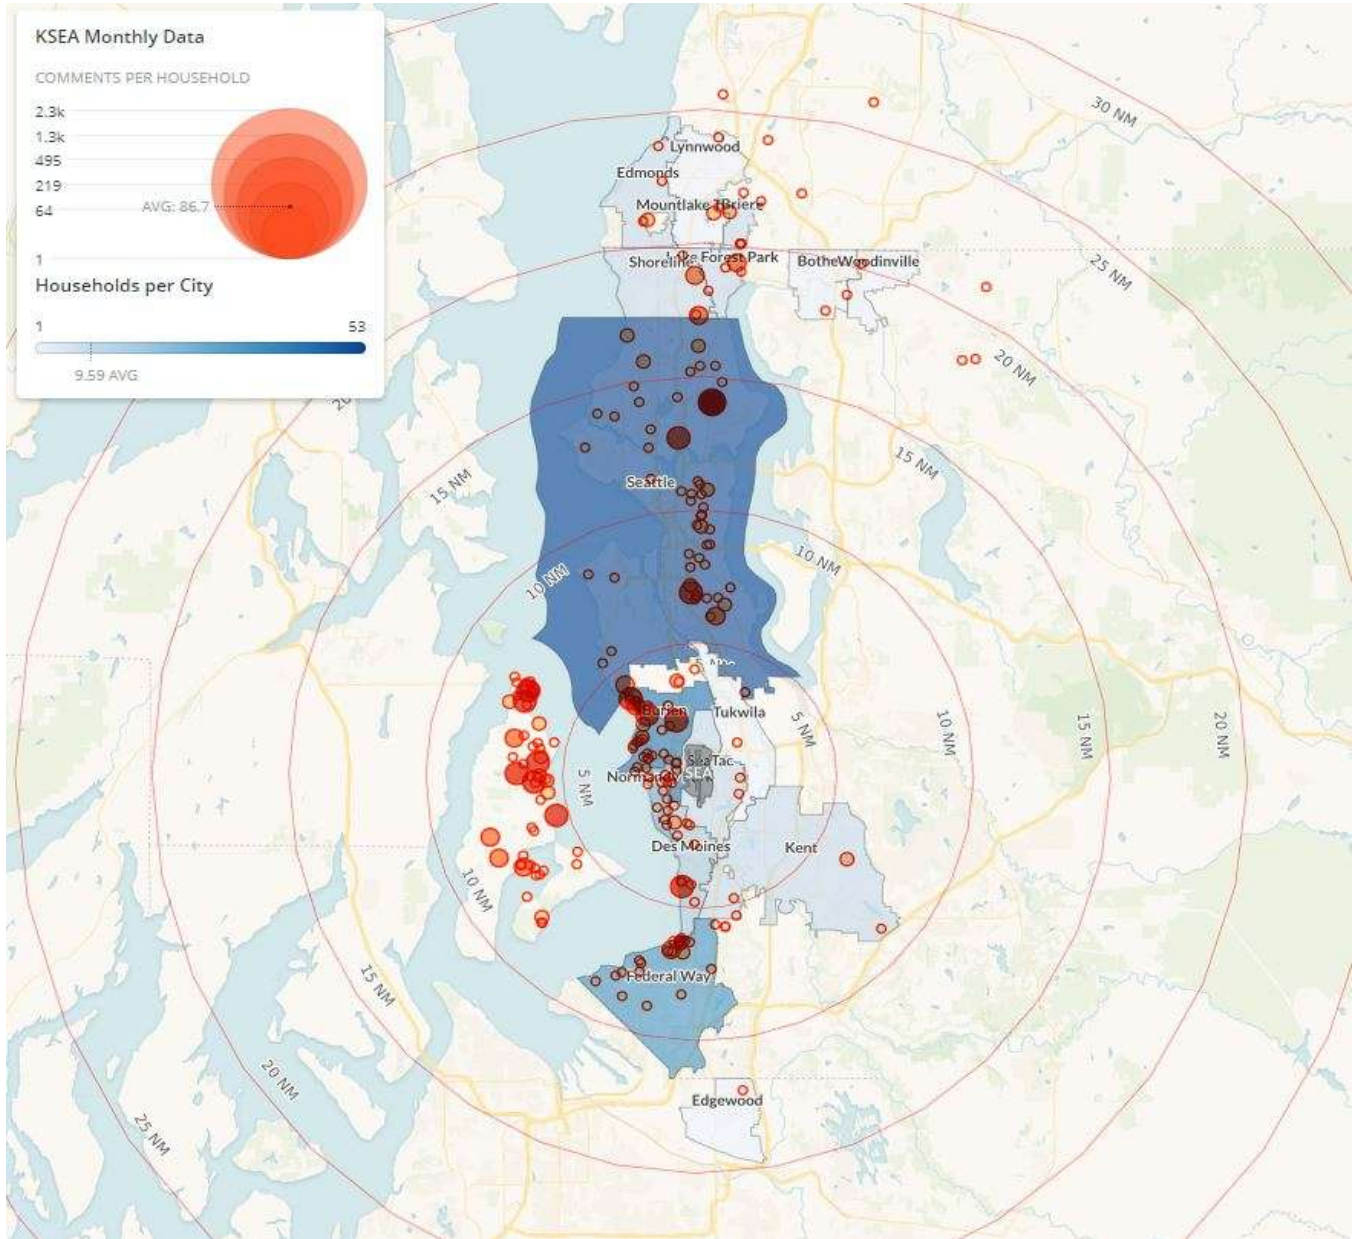

290

Distinct Households

20,633

Comments

254,501

Comments YTD

792

Distinct Households YTD

Noise Comment Map: By City

NOTES: Noise comments from households submitted without valid address information are not depicted on the map.