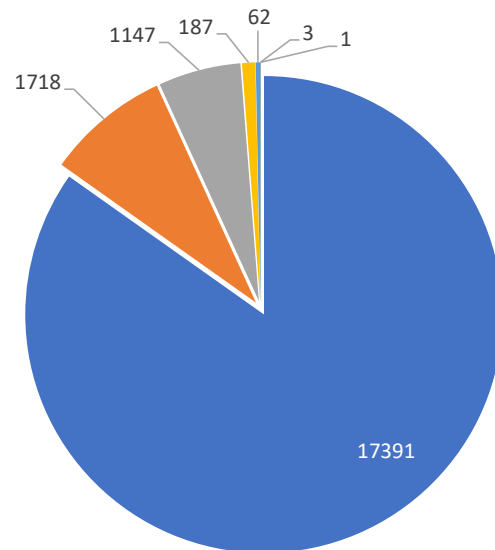

- Web App
- MobileVue
- Mobile
- Webform
- Hotline
- Email
- PublicVue

METHOD RECEIVED	COUNT
Web App	17391
MobileVue	1718
Mobile	1147
Webform	187
Hotline	62
Email	3
PublicVue	1