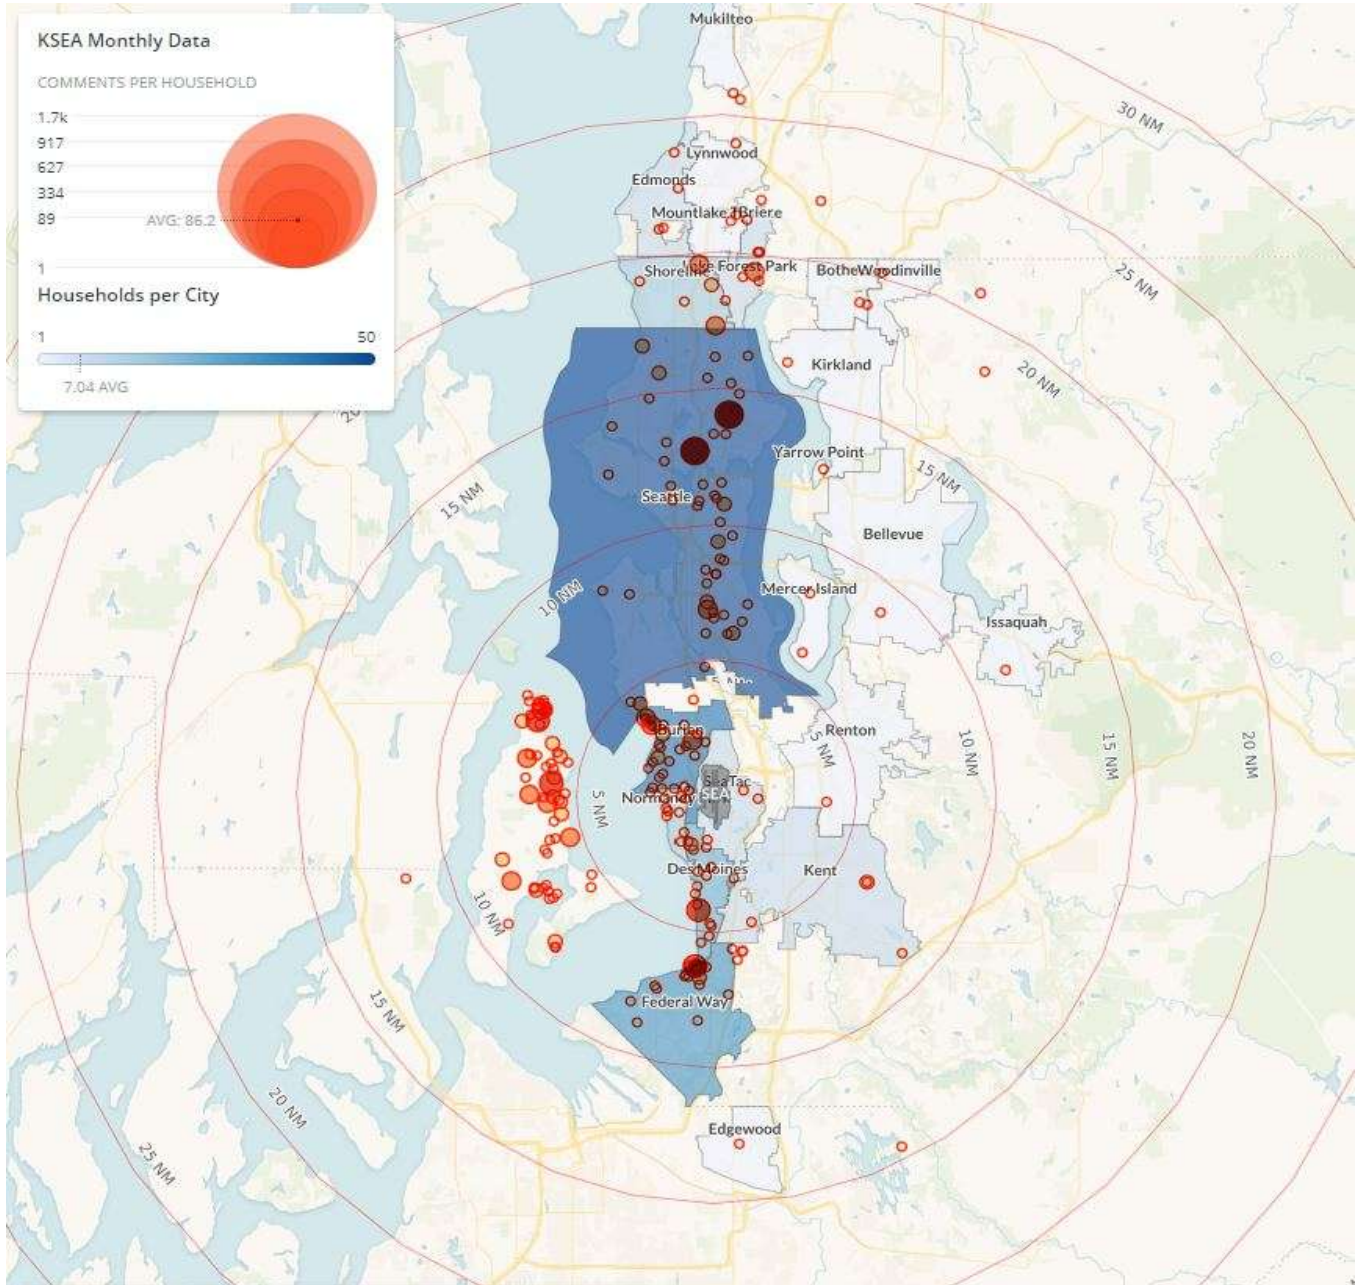

295

Distinct Households

20,509

Comments

20,509

Comments YTD

295

Distinct Households YTD

Noise Comment Map: By City

NOTES: Noise comments from households submitted without valid address information are not depicted on the map.