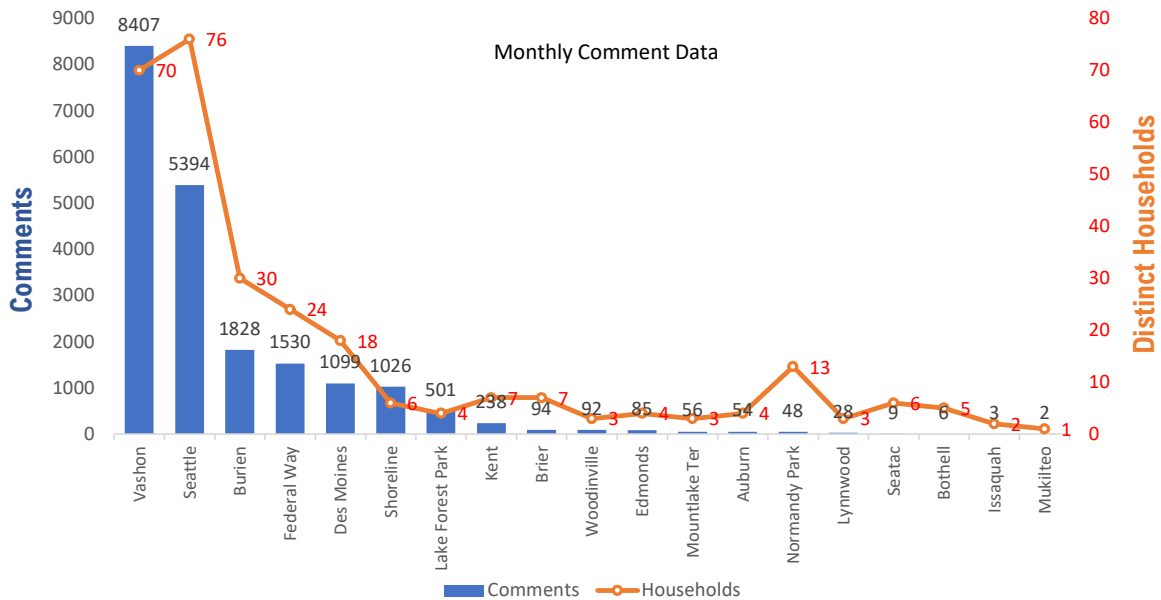

Monthly Totals & Trends

295

Distinct Households

20,509

Comments

20,509

Comments YTD

295

Distinct Households YTD

Monthly Totals & Trends: By City

CITY	COMMENTS	DISTINCT HOUSEHOLDS	AVG COMMENTS/ HOUSEHOLD
Vashon	8,407	70	120
Seattle	5,394	76	71
Burien	1,828	30	61
Federal Way	1,530	24	64
Des Moines	1,099	18	61
Shoreline	1,026	6	171
Lake Forest Park	501	4	125
Kent	238	7	34
Brier	94	7	13
Woodinville	92	3	31
Edmonds	85	4	21
Mountlake Terrace	56	3	19
Auburn	54	4	14
Normandy Park	48	13	4
Lynnwood	28	3	9
Seatac	9	6	2
Bothell	6	5	1
Issaquah	3	2	2
Mukilteo	2	1	2
Bellevue	2	2	1
OTHER	7	7	1