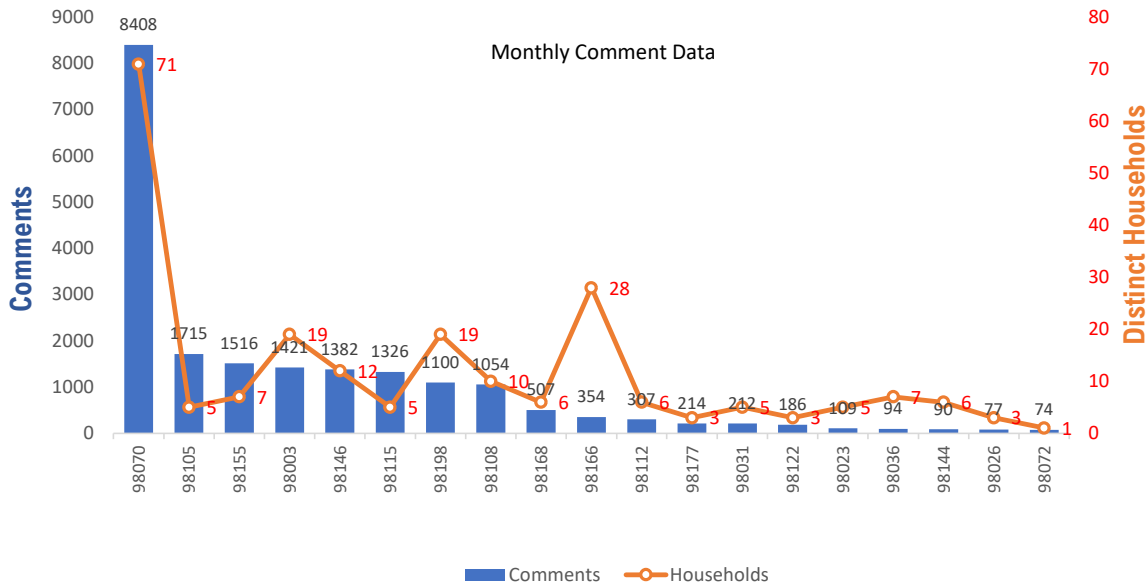

Monthly Totals & Trends

295

Distinct Households

20,509

Comments

20,509

Comments YTD

295

Distinct Households YTD

Monthly Totals & Trends: By Zip Code

ZIP CODE	COMMENTS	DISTINCT HOUSEHOLDS	AVG COMMENTS/ HOUSEHOLD
98070	8,408	71	118
98198	1,100	19	58
98003	1,421	19	75
98108	1,054	10	105
98146	1,382	12	115
98155	1,516	7	217
98166	354	28	13
98168	507	6	85
98115	1,326	5	265
98023	109	5	22
98144	90	6	15
98122	186	3	62
98112	307	6	51
98177	214	3	71
98026	77	3	26
98036	94	7	13
98105	1,715	5	343
98031	212	5	42
98072	74	1	74
98043	56	3	19
OTHER	307	71	4
Totals	20,509	295	70