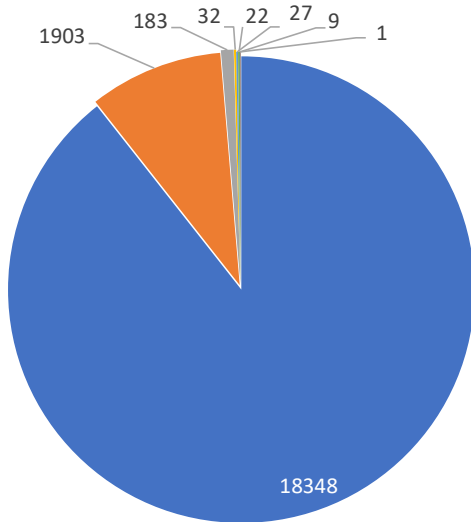

Comment Breakdown: Types & Filing Method

- Noise Annoyance
- Aircraft too low
- Increase in Flight / Noise
- Unspecified
- Request Sound Insulation Info
- Aircraft deviations
- Other
- Add to mailing list

COMMENT TYPE	COMMENTS
Noise Annoyance	18348
Aircraft too low	1903
Increase in Flight / Noise	183
Unspecified	32
Request Sound Insulation Info	27
Aircraft deviations	22
Other	9
Add to mailing list	1