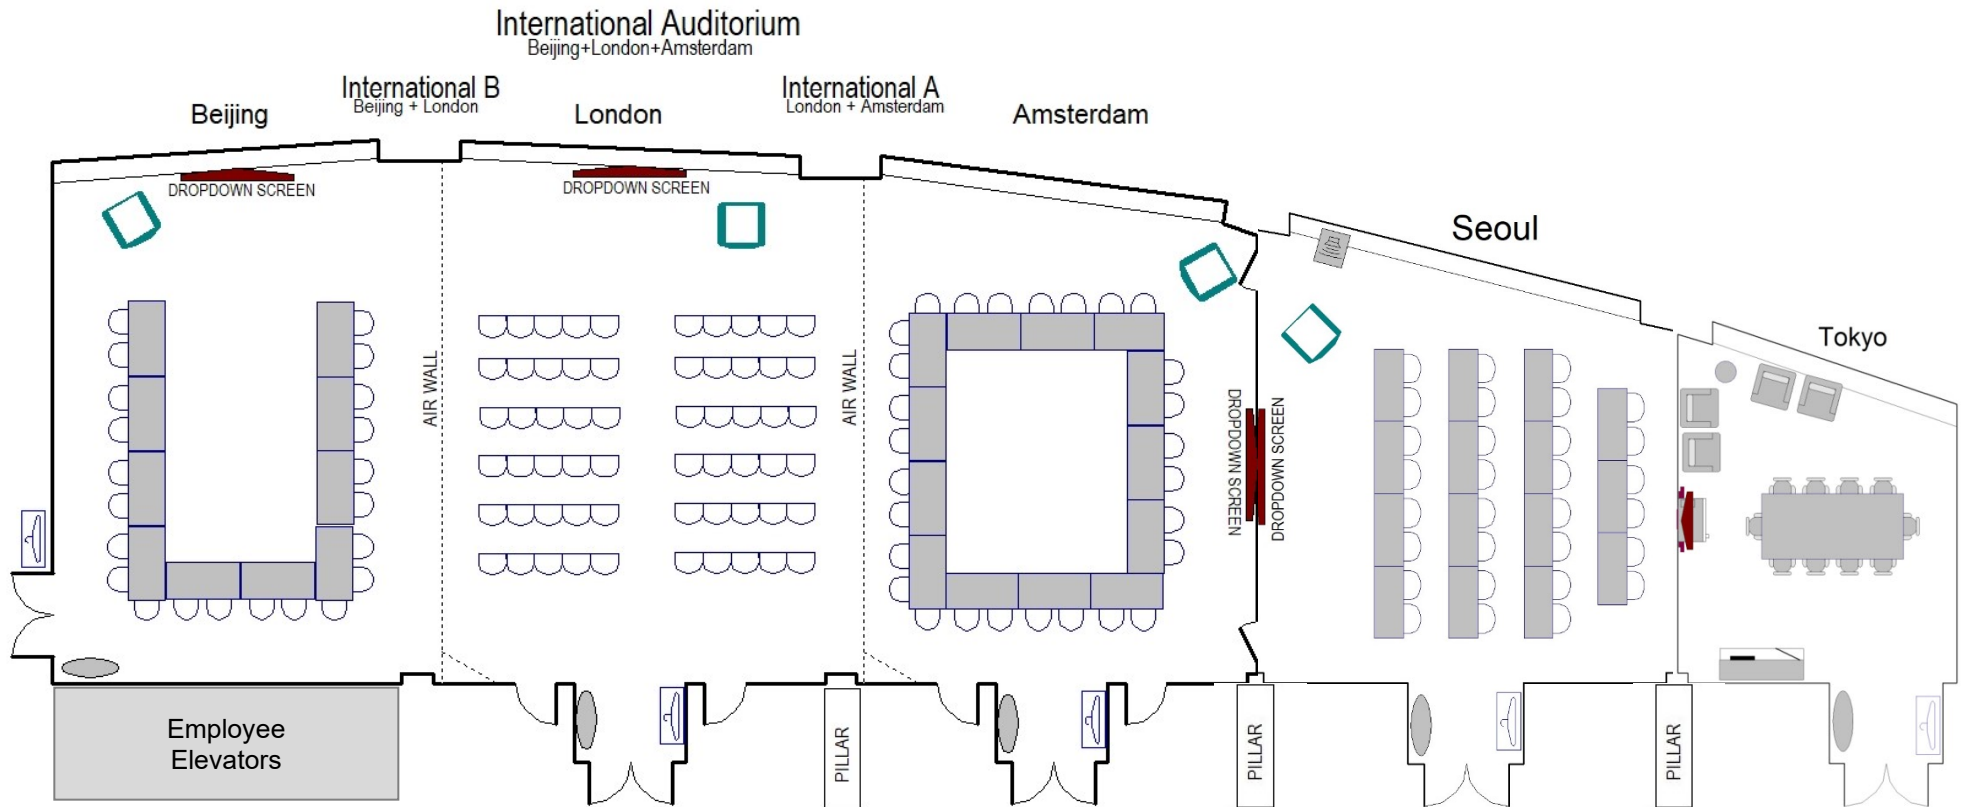

The
CONFERENCE
Center at

SEA

Seattle-Tacoma
International
Airport

Over 4,400 square feet of flexible meeting space.
Dedicated Wi-Fi, audiovisual equipment &
parking validations included.

Please contact us to book today!
206-787-6602 info@portseattle.org

←Restrooms & Mothers' Room

Mezzanine Hallway

Entrance, Lobby, & Sales Office→