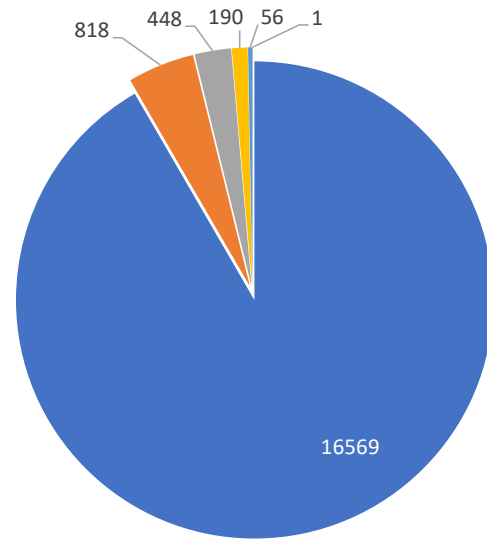

- Web App
- Mobile
- Webform
- MobileVue
- Hotline
- PublicVue

	METHOD RECEIVED	COUNT
Web App	Third party web application	16569
Mobile	PlaneNoise mobile application	818
Webform	Comment submitted via Port of Seattle website	448
MobileVue	Received via PublicVue mobile app from cell phone	190
Hotline	Voicemail message via phone system	56
PublicVue	Received via PublicVue flight tracking website	1