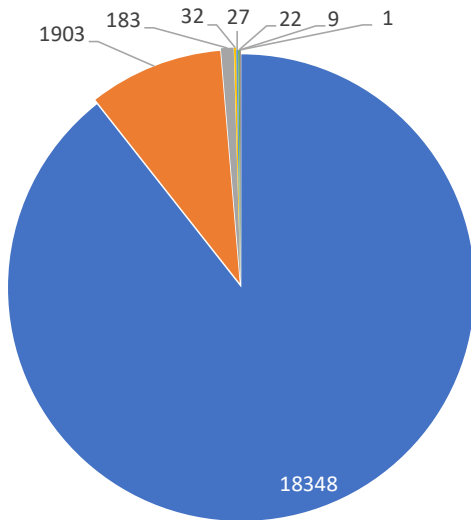

Comment Breakdown: Types & Filing Method

- Noise Annoyance
- Aircraft too low
- Increase in Flight / Noise
- Unspecified
- Request Sound Insulation Info
- Aircraft deviations
- Other
- Add to mailing list