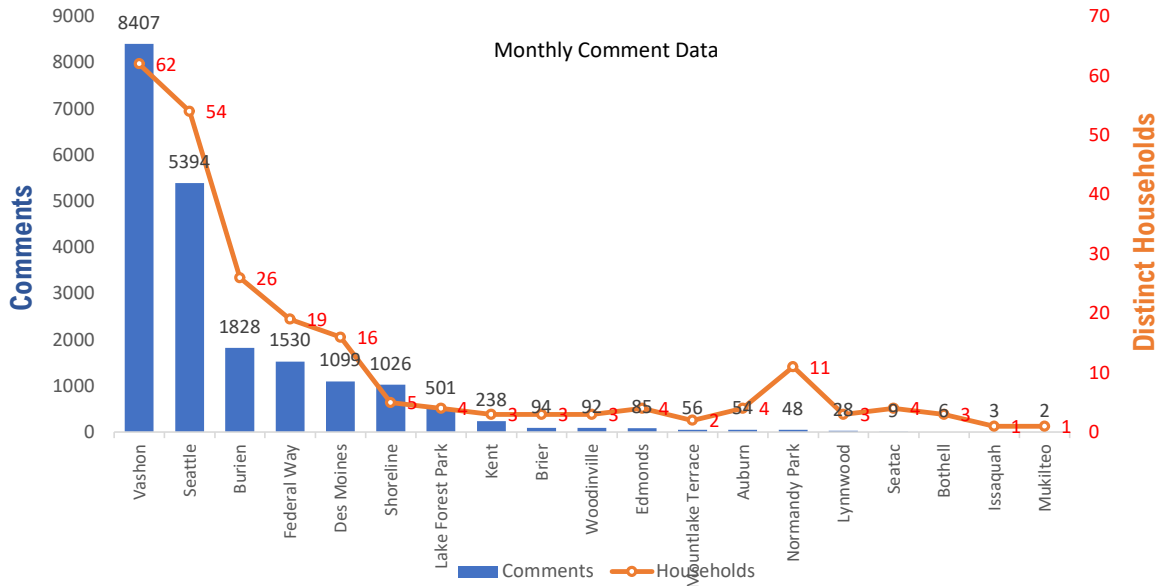

Monthly Totals & Trends

237

Distinct Households

20,509

Comments

20,509

Comments YTD

237

Distinct Households YTD

Monthly Totals & Trends: By City

CITY	COMMENTS	DISTINCT HOUSEHOLDS	AVG COMMENTS/ HOUSEHOLD
Vashon	8,407	62	136
Seattle	5,394	54	100
Burien	1,828	26	70
Federal Way	1,530	19	81
Des Moines	1,099	16	69
Shoreline	1,026	5	205
Lake Forest Park	501	4	125
Kent	238	3	79
Brier	94	3	31
Woodinville	92	3	31
Edmonds	85	4	21
Mountlake Terrace	56	2	28
Auburn	54	4	14
Normandy Park	48	11	4
Lynnwood	28	3	9
Seatac	9	4	2
Bothell	6	3	2
Issaquah	3	1	3
Mukilteo	2	1	2
Bellevue	2	2	1
OTHER	7	7	1
Totals	20,509	237	87