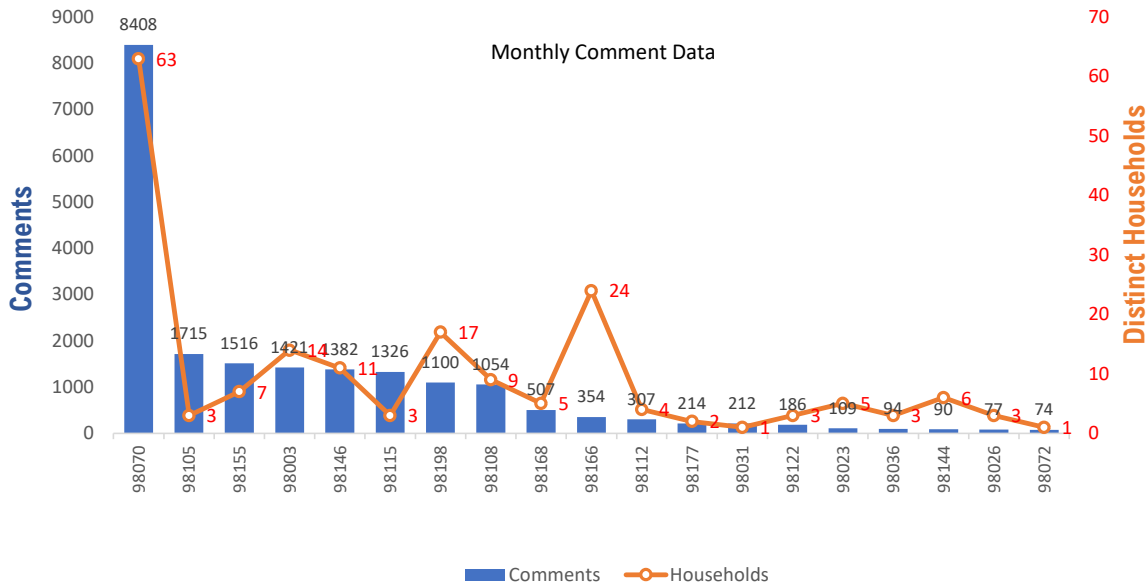

Monthly Totals & Trends

237

Distinct Households

20,509

Comments

20,509

Comments YTD

237

Distinct Households YTD

Monthly Totals & Trends: By Zip Code

ZIP CODE	COMMENTS	DISTINCT HOUSEHOLDS	AVG COMMENTS/ HOUSEHOLD
98070	8,408	63	133
98198	1,100	17	65
98003	1,421	14	102
98108	1,054	9	117
98146	1,382	11	126
98155	1,516	7	217
98166	354	24	15
98168	507	5	101
98115	1,326	3	442
98023	109	5	22
98144	90	6	15
98122	186	3	62
98112	307	4	77
98177	214	2	107
98026	77	3	26
98036	94	3	31
98105	1,715	3	572
98072	74	1	74
98031	212	1	212
98043	56	2	28
OTHER	307	51	6
Totals	20,509	237	87