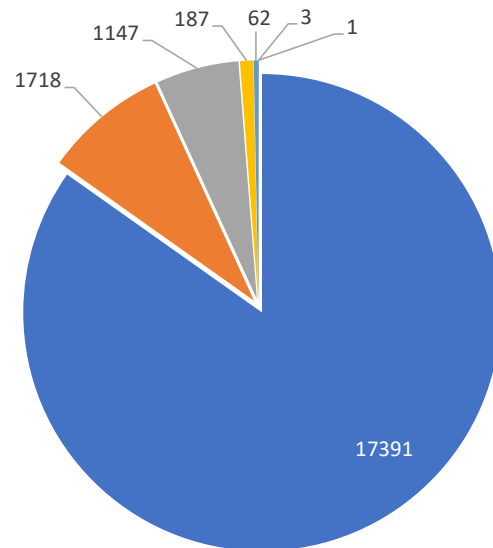

- Web App
- MobileVue
- Mobile
- Webform
- Hotline
- Email
- PublicVue

COMMENT TYPE	COMMENTS
Noise Annoyance	18348
Aircraft too low	1903
Increase in Flight / Noise	183
Unspecified	32
Request Sound Insulation Info	27
Aircraft deviations	22
Other	9
Add to mailing list	1

METHOD RECEIVED	COUNT
Web App	17391
MobileVue	1718
Mobile	1147
Webform	187
Hotline	62
Email	3
PublicVue	1