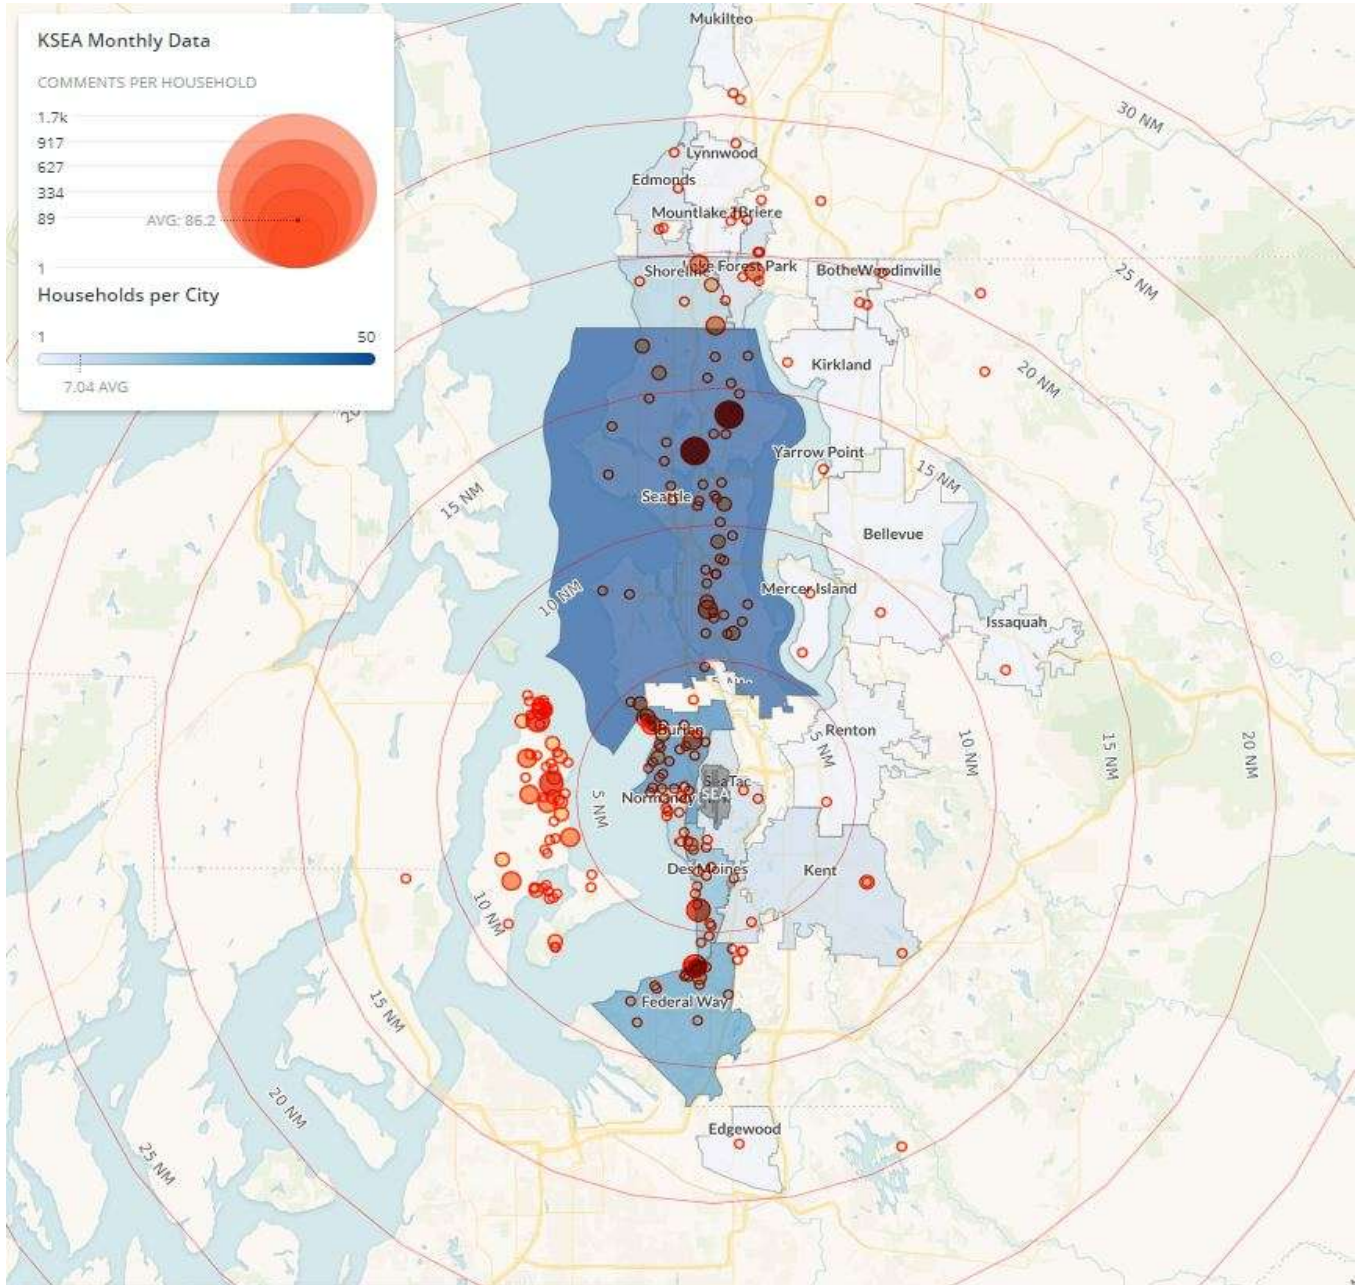

237

Distinct Households

20,509

Comments

20,509

Comments YTD

237

Distinct Households YTD

Noise Comment Map: By City

NOTES: Noise comments from households submitted without valid address information are not depicted on the map.