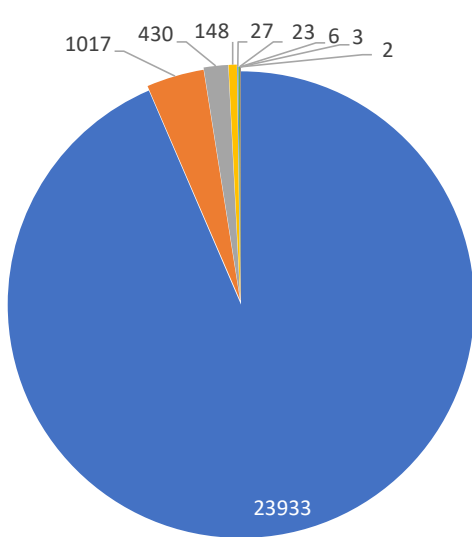

Comment Breakdown: Types & Filing Method

- Noise Annoyance
- Increase in Flight / Noise
- Aircraft deviations
- Other
- Add to mailing list
- Aircraft too low
- Unspecified
- Request Sound Insulation Info
- Fuel Smell / Air Quality

COMMENT TYPE	COMMENTS
Noise Annoyance	23933
Aircraft too low	1017
Increase in Flight / Noise	430
Unspecified	148
Aircraft deviations	27
Request Sound Insulation Info	23
Other	6
Fuel Smell / Air Quality	3
Add to mailing list	2