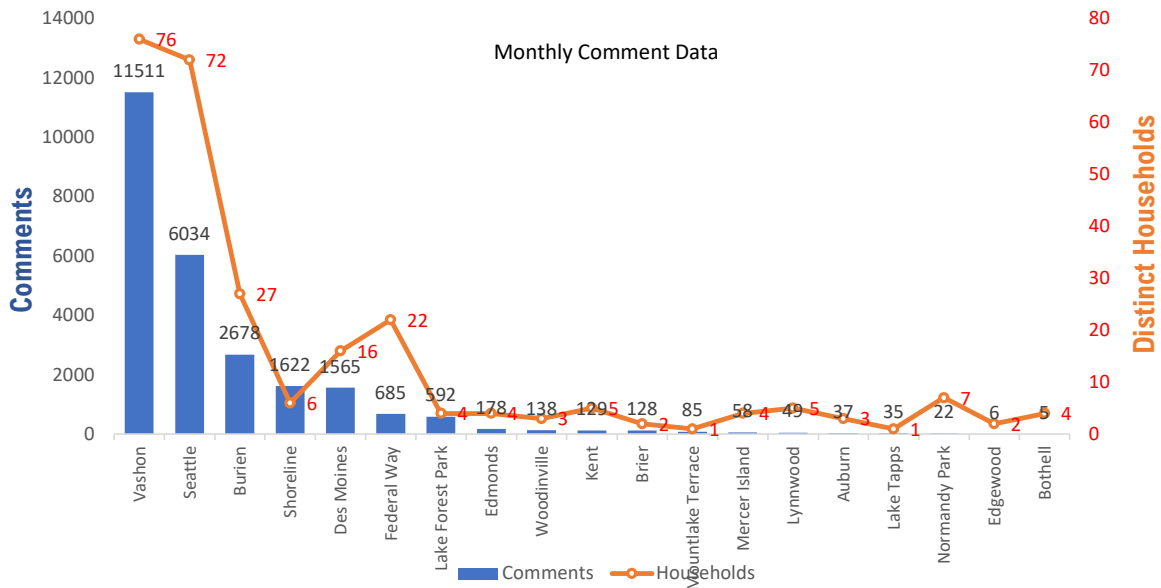

Monthly Totals & Trends

275

Distinct Households

25,574

Comments

64,165

Comments YTD

395

Distinct Households YTD

Monthly Totals & Trends: By City

CITY	COMMENTS	DISTINCT HOUSEHOLDS	AVG COMMENTS/ HOUSEHOLD
Vashon	11,511	76	151
Seattle	6,034	72	84
Burien	2,678	27	99
Shoreline	1,622	6	270
Des Moines	1,565	16	98
Federal Way	685	22	31
Lake Forest Park	592	4	148
Edmonds	178	4	45
Woodinville	138	3	46
Kent	129	5	26
Brier	128	2	64
Mountlake Terrace	85	1	85
Mercer Island	58	4	15
Lynnwood	49	5	10
Auburn	37	3	12
Lake Tapps	35	1	35
Normandy Park	22	7	3
Edgewood	6	2	3
Bothell	5	4	1
Kirkland	3	1	3
OTHER	14	10	1
Totals	25,574	275	93