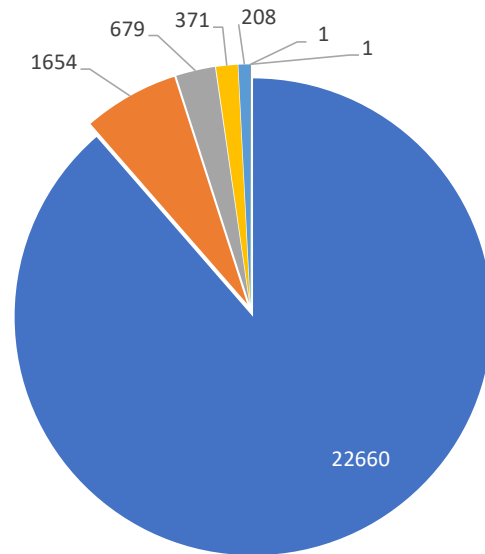

- Web App
- Mobile
- Webform
- MobileVue
- Hotline
- Manual
- PublicVue

	METHOD RECEIVED	COUNT
Web App	Third party web application	22660
Mobile	PlaneNoise mobile application	1654
Webform	Comment submitted via Port of Seattle website	679
MobileVue	Received via PublicVue mobile app from cell phone	371
Hotline	Voicemail message via phone system	208
Manual	Other	1
PublicVue	Received via PublicVue flight tracking website	1