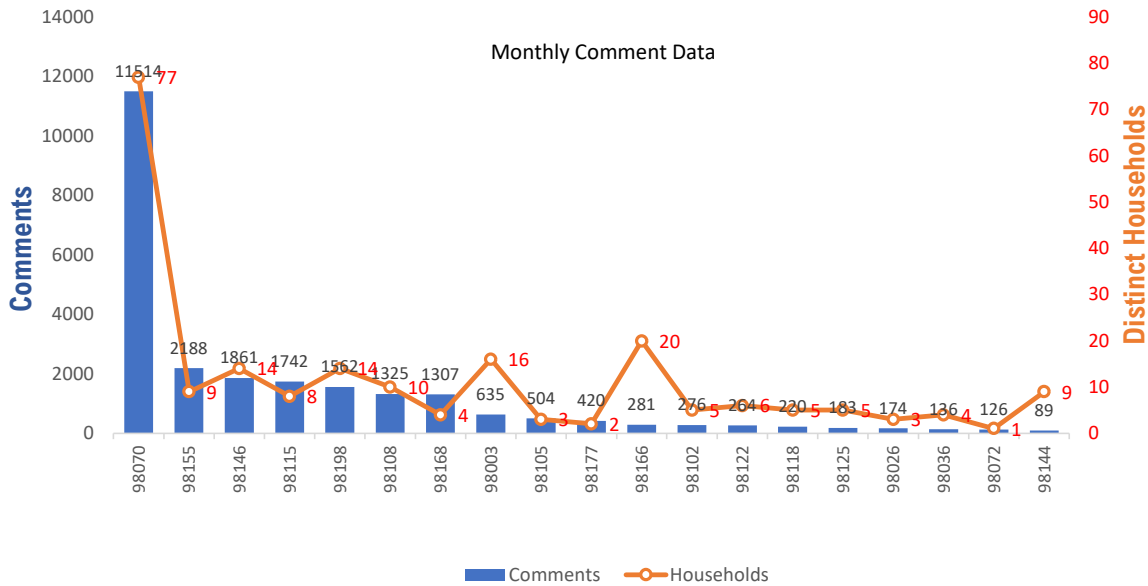

Monthly Totals & Trends

275

Distinct Households

25,574

Comments

64,165

Comments YTD

395

Distinct Households YTD

Monthly Totals & Trends: By Zip Code

ZIP CODE	COMMENTS	DISTINCT HOUSEHOLDS	AVG COMMENTS/HOUSEHOLD
98070	11,514	77	150
98198	1,562	14	112
98003	635	16	40
98108	1,325	10	133
98146	1,861	14	133
98118	220	5	44
98155	2,188	9	243
98166	281	20	14
98168	1,307	4	327
98115	1,742	8	218
98125	183	5	37
98144	89	9	10
98122	264	6	44
98177	420	2	210
98116	88	2	44
98026	174	3	58
98036	136	4	34
98105	504	3	168
98102	276	5	55
98072	126	1	126
OTHER	679	58	12
Totals	25,574	275	93