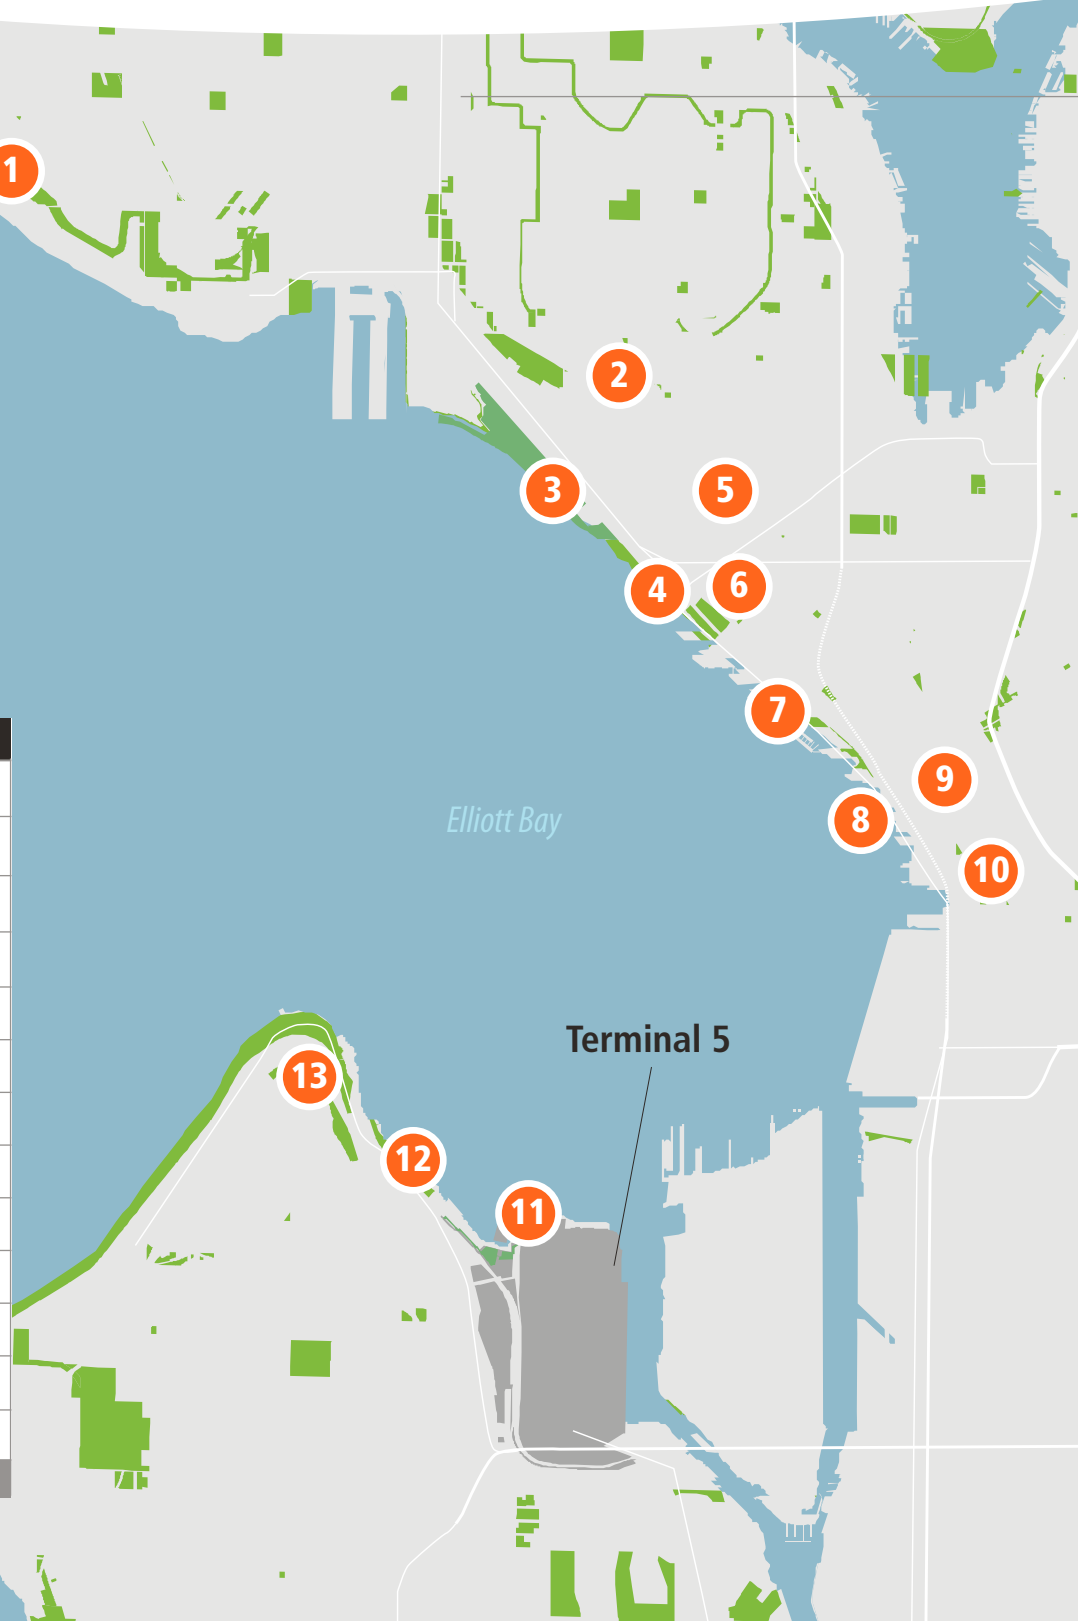

WATCH THE CRANES AS THEY TRAVEL TO SEATTLE

POSSIBLE VIEWPOINTS	
1	Magnolia Viewpoint
2	Kerry Park
3	Centennial Park/Myrtle Edwards Park
4	SAM: Sculpture Garden
5	Space Needle*
6	Victor Steinbrueck Park
7	Bell Street Pier Rooftop Deck
8	The Great Wheel*
9	Columbia Tower*
10	Smith Tower*
11	Jack Block Park
12	Seacrest Park
13	Hamilton Viewpoint Park

**Viewpoints have entrance fees*

To learn more about the Terminal 5 Modernization Project and track the cranes as they travel, visit bit.ly/T5Improvements