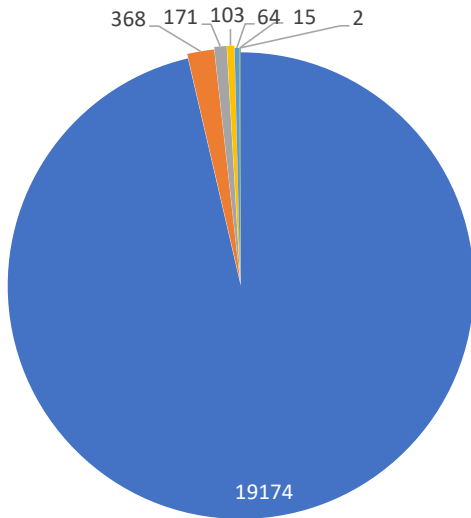

Comment Breakdown: Types & Filing Method

- Noise Annoyance
- Aircraft too low
- Increase in Flight / Noise
- Unspecified
- Aircraft deviations
- Request Sound Insulation Info
- Fuel Smell / Air Quality

COMMENT TYPE	COMMENTS
Noise Annoyance	19174
Aircraft too low	368
Increase in Flight / Noise	171
Unspecified	103
Aircraft deviations	64
Request Sound Insulation Info	15
Fuel Smell / Air Quality	2