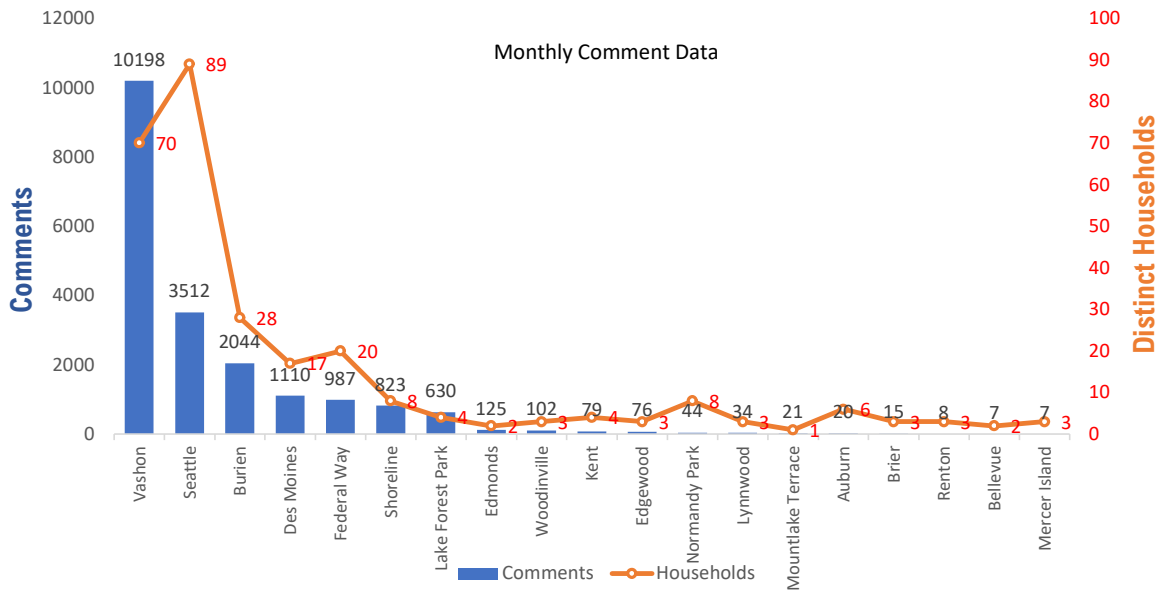

## Monthly Totals & Trends

**291**

Distinct Households

**19,873**

Comments

**105,789**

Comments YTD

**536**

Distinct Households YTD

## Monthly Totals & Trends: By City

CITY	COMMENTS	DISTINCT HOUSEHOLDS	AVG COMMENTS/ HOUSEHOLD
Vashon	10,198	70	146
Seattle	3,512	89	39
Burien	2,044	28	73
Des Moines	1,110	17	65
Federal Way	987	20	49
Shoreline	823	8	103
Lake Forest Park	630	4	158
Edmonds	125	2	63
Woodinville	102	3	34
Kent	79	4	20
Edgewood	76	3	25
Normandy Park	44	8	6
Lynnwood	34	3	11
Mountlake Terrace	21	1	21
Auburn	20	6	3
Brier	15	3	5
Renton	8	3	3
Bellevue	7	2	4
Mercer Island	7	3	2
SeaTac	5	3	2
OTHER	26	11	2
<b>Totals</b>	<b>19,873</b>	<b>291</b>	<b>68</b>