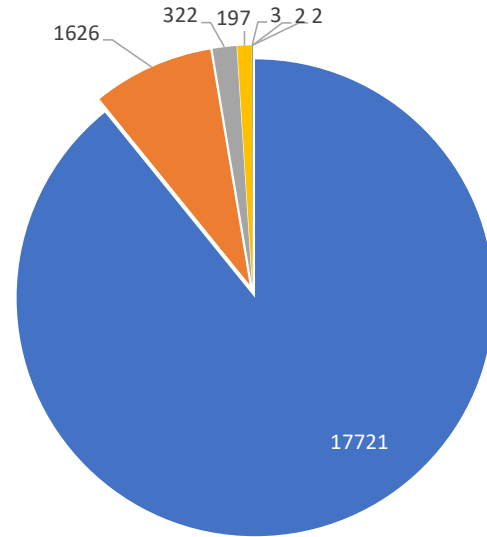

- Web App
- Mobile
- Webform
- Hotline
- MobileVue
- PublicVue
- Email

METHOD RECEIVED	COUNT
Web App	17721
Mobile	1626
Webform	322
Hotline	197
MobileVue	3
PublicVue	2