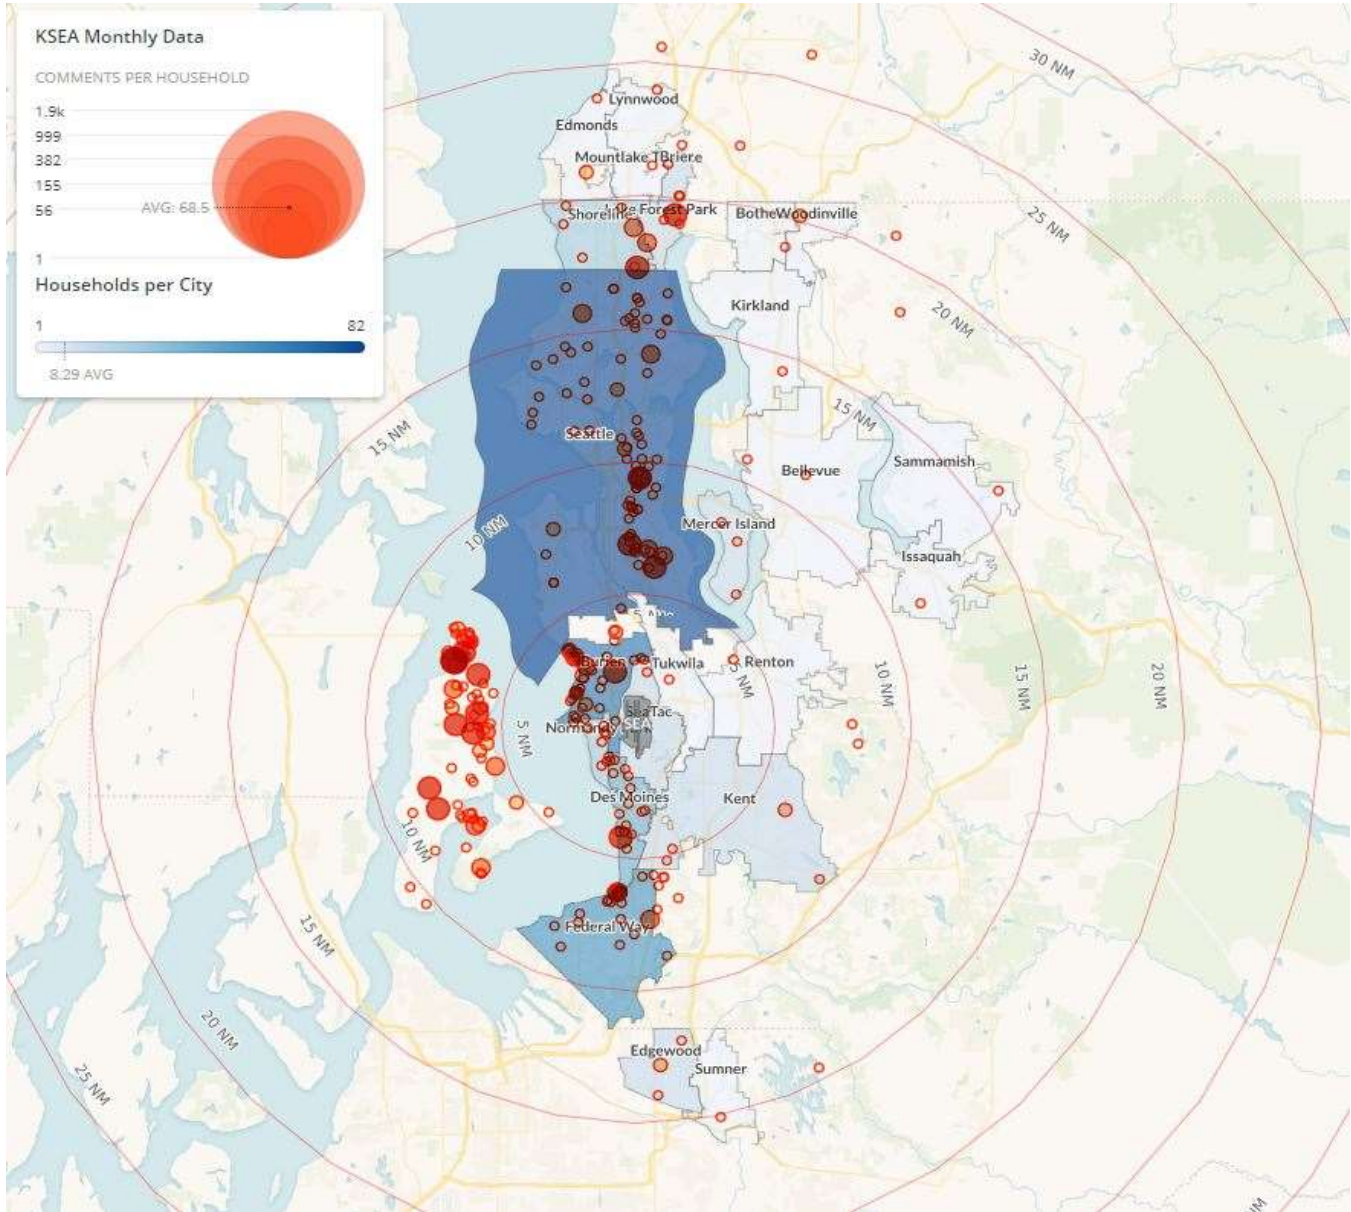

291

Distinct Households

19,873

Comments

105,789

Comments YTD

536

Distinct Households YTD

Noise Comment Map: By City

NOTES: Noise comments from households submitted without valid address information are not depicted on the map.