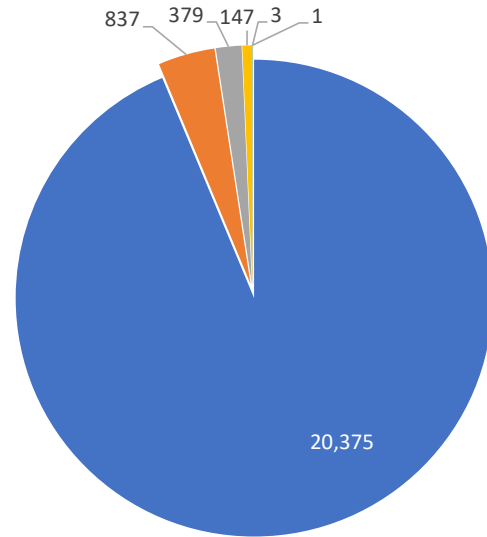

- Web App
- Mobile
- Webform
- Hotline
- MobileVue
- PublicVue

	METHOD RECEIVED	COUNT
Web App	Third party web application	20375
Mobile	PlaneNoise mobile application	837
Webform	Comment submitted via Port of Seattle website	379
Hotline	Voicemail message via phone system	147
MobileVue	Received via PublicVue mobile app from cell phone	3
PublicVue	Received via PublicVue flight tracking website	1