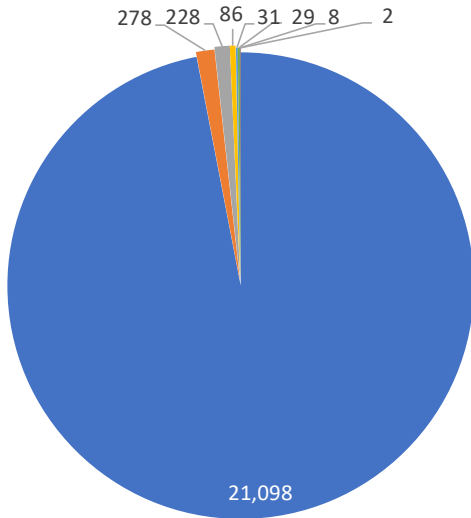

Comment Breakdown: Types & Filing Method

- Noise Annoyance
- Aircraft too low
- Increase in Flight / Noise
- Unspecified
- Aircraft deviations
- Request Sound Insulation Info
- Other
- Add to mailing list

COMMENT TYPE	COMMENTS
Noise Annoyance	21098
Aircraft too low	278
Increase in Flight / Noise	228
Unspecified	86
Aircraft deviations	31
Request Sound Insulation Info	29
Other	8
Add to mailing list	2