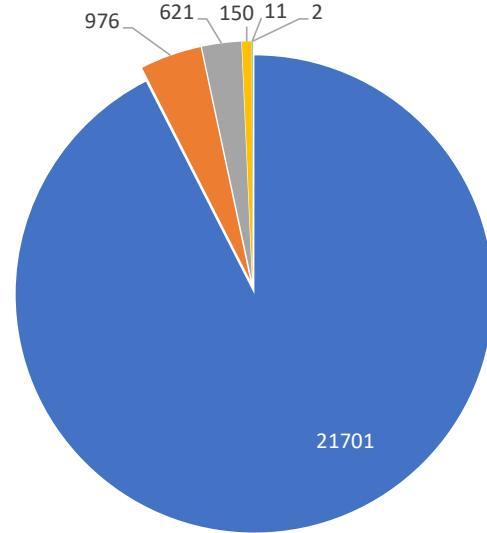

- Web App
- Mobile
- Webform
- Hotline
- MobileVue
- PublicVue

	METHOD RECEIVED	COUNT
Web App	Third party web application	21701
Mobile	PlaneNoise mobile application	976
Webform	Comment submitted via Port of Seattle website	621
Hotline	Voicemail message via phone system	150
MobileVue	Received via PublicVue mobile app from cell phone	11
PublicVue	Received via PublicVue flight tracking website	2