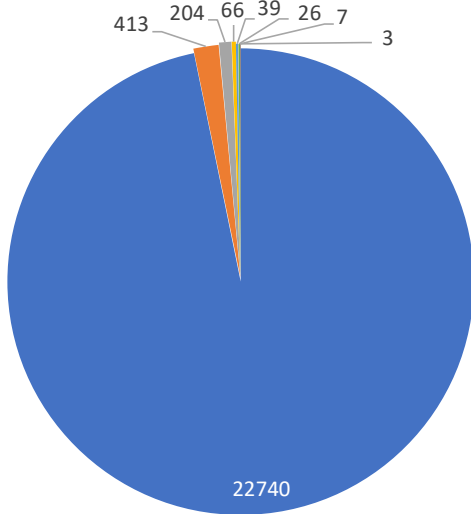

Comment Breakdown: Types & Filing Method

- Noise Annoyance
- Aircraft too low
- Increase in Flight / Noise
- Unspecified
- Aircraft deviations
- Request Sound Insulation Info
- Other
- Add to mailing list

COMMENT TYPE	COMMENTS
Noise Annoyance	22740
Aircraft too low	413
Increase in Flight / Noise	204
Unspecified	66
Aircraft deviations	39
Request Sound Insulation Info	26
Other	7
Add to mailing list	3