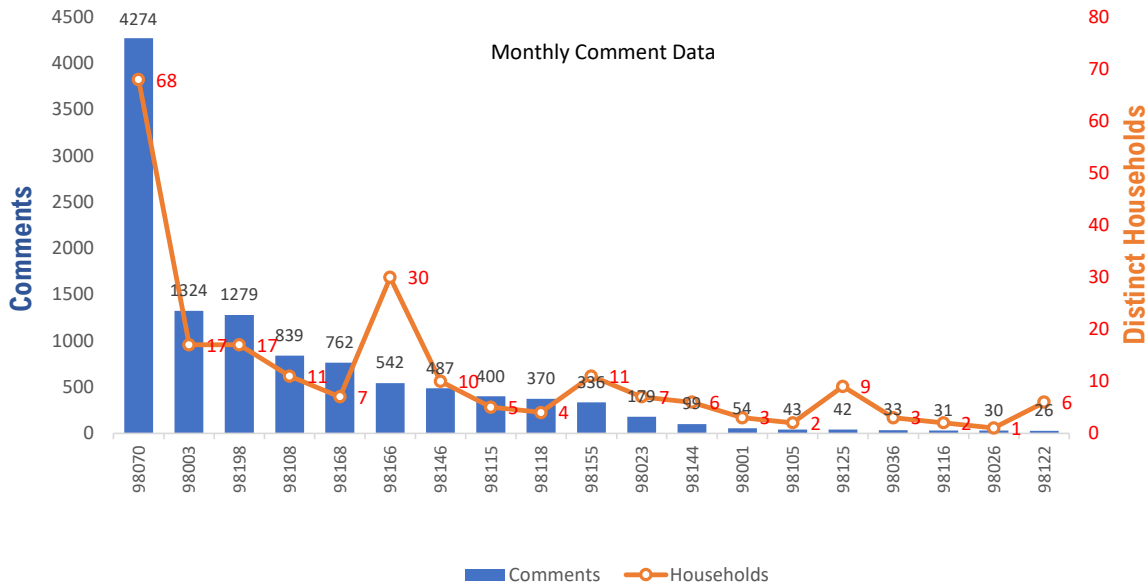

Monthly Totals & Trends

256

Distinct Households

11,274

Comments

100,232

Comments YTD

562

Distinct Households YTD

Monthly Totals & Trends: By Zip Code

ZIP CODE	COMMENTS	DISTINCT HOUSEHOLDS	AVG COMMENTS/ HOUSEHOLD
98070	4,274	68	63
98198	1,279	17	75
98003	1,324	17	78
98108	839	11	76
98146	487	10	49
98118	370	4	93
98155	336	11	31
98166	542	30	18
98168	762	7	109
98115	400	5	80
98023	179	7	26
98125	42	9	5
98144	99	6	17
98122	26	6	4
98112	25	3	8
98116	31	2	16
98001	54	3	18
98026	30	1	30
98036	33	3	11
98105	43	2	22
OTHER	99	34	3
Totals	11,274	256	44.0