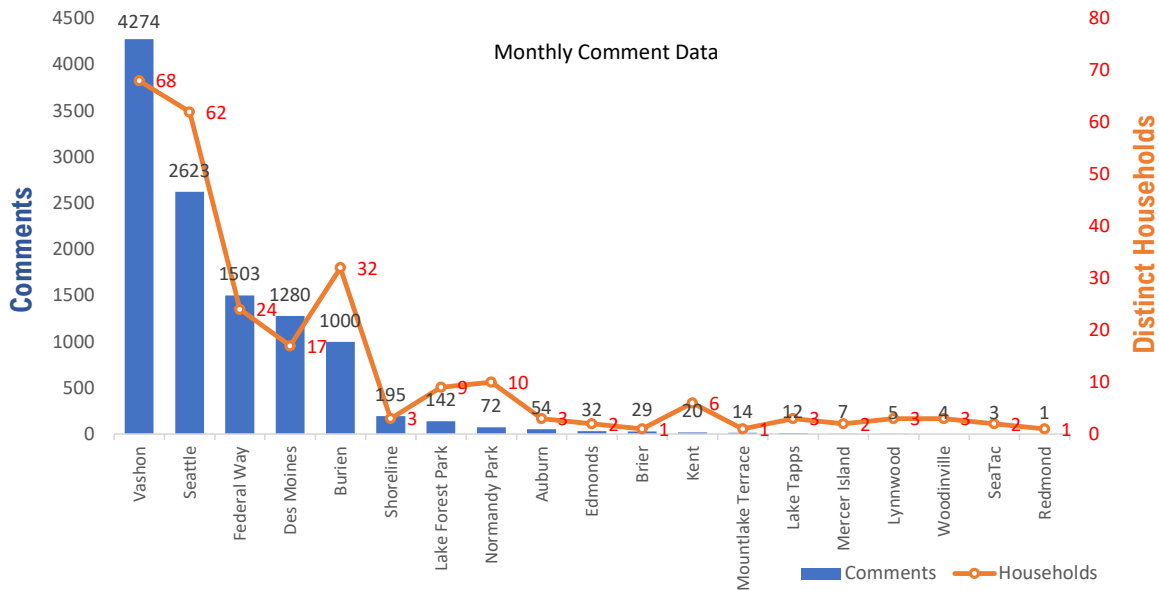

Monthly Totals & Trends

256

Distinct Households

11,274

Comments

100,232

Comments YTD

562

Distinct Households YTD

Monthly Totals & Trends: By City

CITY	COMMENTS	DISTINCT HOUSEHOLDS	AVG COMMENTS/ HOUSEHOLD
Vashon	4,274	68	63
Seattle	2,623	62	42
Federal Way	1,503	24	63
Des Moines	1,280	17	75
Burien	1,000	32	31
Shoreline	195	3	65
Lake Forest Park	142	9	16
Normandy Park	72	10	7
Auburn	54	3	18
Edmonds	32	2	16
Brier	29	1	29
Kent	20	6	3
Mountlake Terrace	14	1	14
Lake Tapps	12	3	4
Mercer Island	7	2	4
Lynnwood	5	3	2
Woodinville	4	3	1
SeaTac	3	2	2
Kenmore	1	1	1
Redmond	1	1	1
OTHER	3	3	1
Totals	11,274	256	44.0