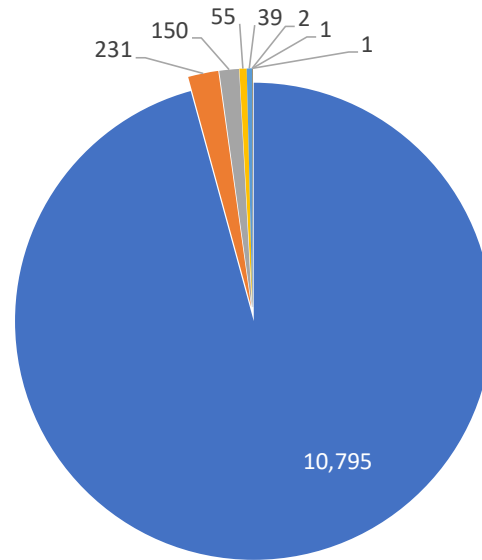

- Web App
- Mobile
- Webform
- Hotline
- MobileVue
- Email
- Manual
- PublicVue

METHOD RECEIVED	COUNT
Web App	10795
Mobile	231
Webform	150
Hotline	55
MobileVue	39
Email	2
Manual	1