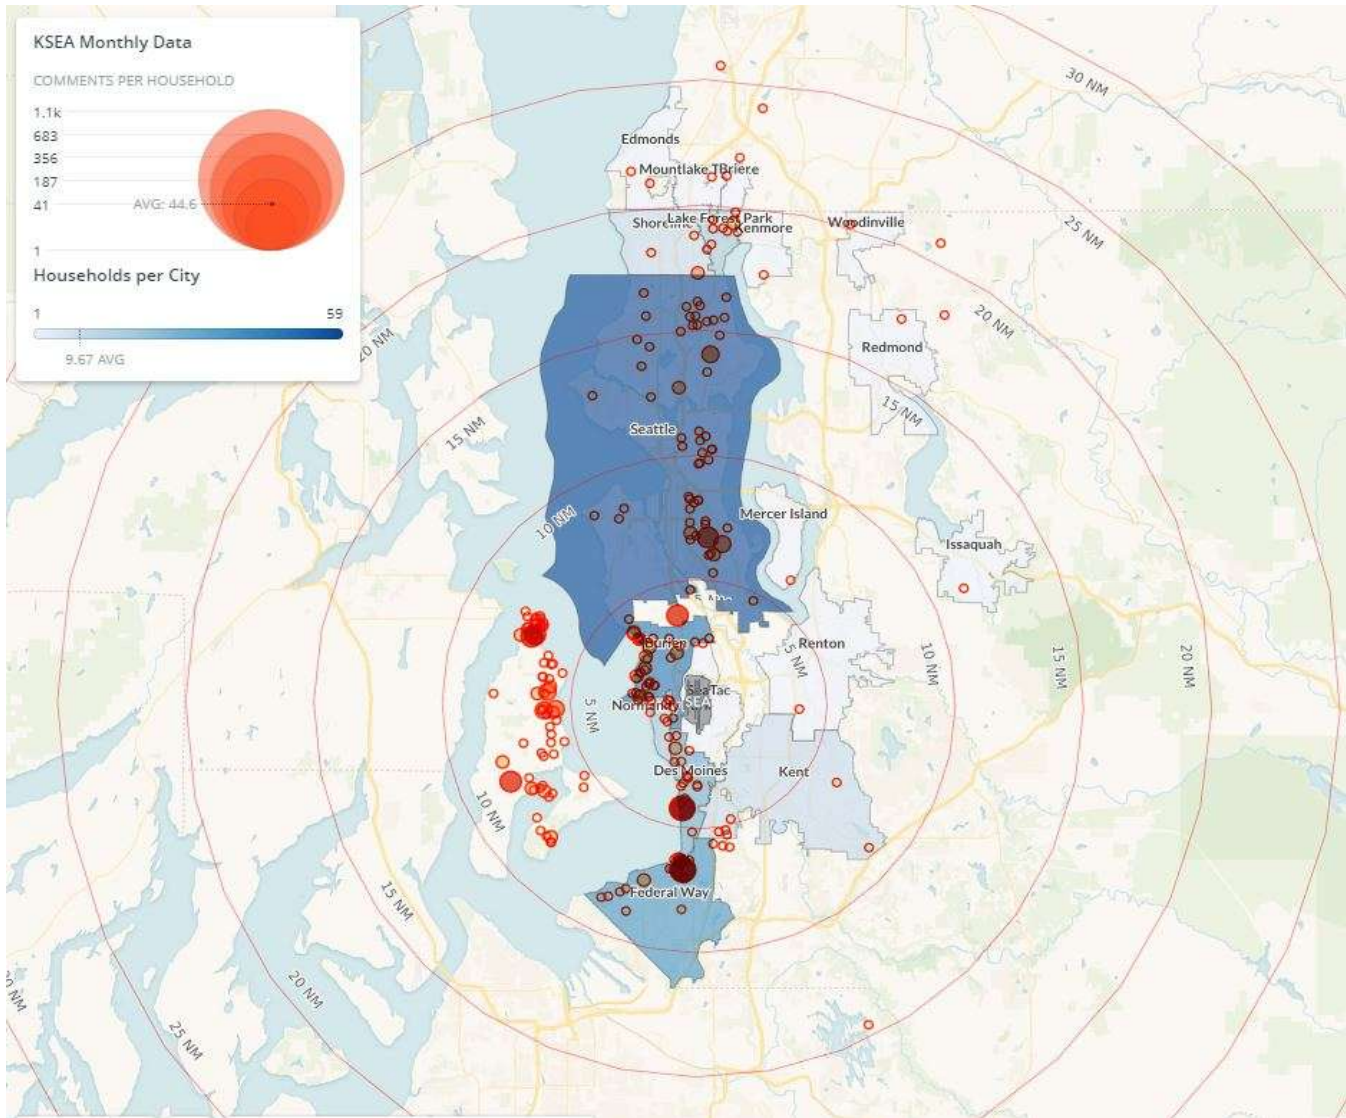

11,274

Comments

100,232

Comments YTD

562

Distinct Households YTD

Noise Comment Map: By City

NOTES: Noise comments from households submitted without valid address information are not depicted on the map.