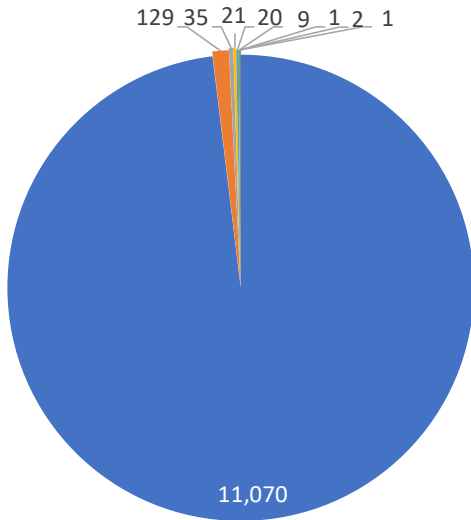

Comment Breakdown: Types & Filing Method

- Noise Annoyance
- Aircraft too low
- Increase in Flight / Noise
- Unspecified
- Aircraft deviations
- Request Sound Insulation Info
- Fuel Smell / Air Quality
- Add to mailing list
- Other

COMMENT TYPE	COMMENTS
Noise Annoyance	11070
Aircraft too low	129
Increase in Flight / Noise	35
Unspecified	21
Aircraft deviations	20
Request Sound Insulation Info	9
Fuel Smell / Air Quality	2
Add to mailing list	1
Other	1