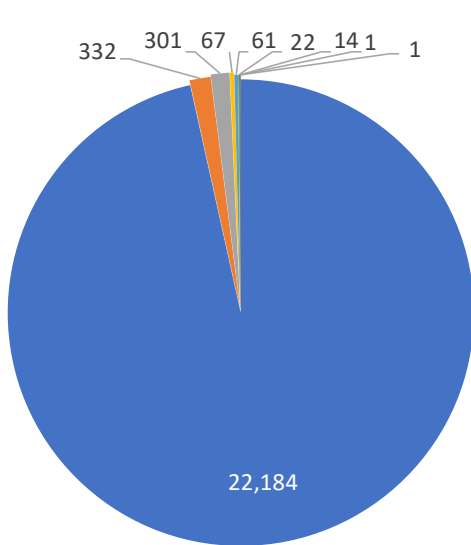

Comment Breakdown: Types & Filing Method

- Noise Annoyance
- Increase in Flight / Noise
- Aircraft deviations
- Other
- Fuel Smell / Air Quality
- Aircraft too low
- Unspecified
- Request Sound Insulation Info
- Add to mailing list

COMMENT TYPE	COMMENTS
Noise Annoyance	22184
Aircraft too low	332
Increase in Flight / Noise	301
Unspecified	67
Aircraft deviations	61
Request Sound Insulation Info	22
Other	14
Add to mailing list	1
Fuel Smell / Air Quality	1