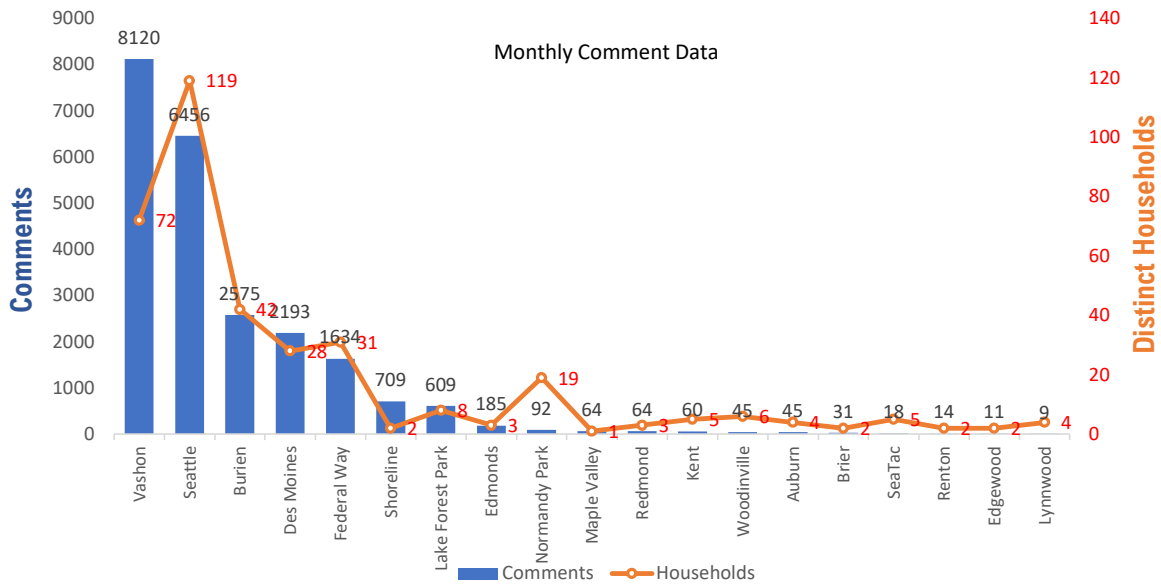

Monthly Totals & Trends

370

Distinct Households

22,954

Comments

180,008

Comments YTD

903

Distinct Households YTD

Monthly Totals & Trends: By City

CITY	COMMENTS	DISTINCT HOUSEHOLDS	AVG COMMENTS/ HOUSEHOLD
Vashon	8,120	72	113
Seattle	6,456	119	54
Burien	2,575	42	61
Des Moines	2,193	28	78
Federal Way	1,634	31	53
Shoreline	709	2	355
Lake Forest Park	609	8	76
Edmonds	185	3	62
Normandy Park	92	19	5
Redmond	64	3	21
Maple Valley	64	1	64
Kent	60	5	12
Woodinville	45	6	8
Auburn	45	4	11
Brier	31	2	16
SeaTac	18	5	4
Renton	14	2	7
Edgewood	11	2	6
Lynnwood	9	4	2
Bellevue	6	1	6
OTHER	14	11	1
Totals	22,954	370	62.0