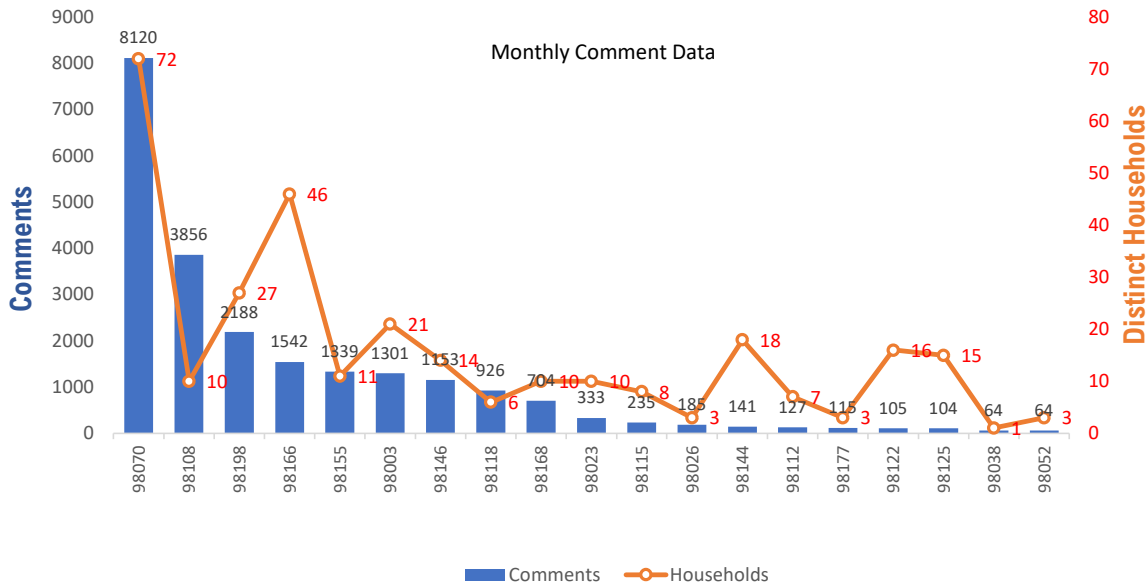

Monthly Totals & Trends

370

Distinct Households

22,954

Comments

180,008

Comments YTD

903

Distinct Households YTD

Monthly Totals & Trends: By Zip Code

ZIP CODE	COMMENTS	DISTINCT HOUSEHOLDS	AVG COMMENTS/ HOUSEHOLD
98070	8,120	72	113
98198	2,188	27	81
98003	1,301	21	62
98108	3,856	10	386
98146	1,153	14	82
98118	926	6	154
98155	1,339	11	122
98166	1,542	46	34
98168	704	10	70
98115	235	8	29
98023	333	10	33
98125	104	15	7
98144	141	18	8
98122	105	16	7
98112	127	7	18
98177	115	3	38
98026	185	3	62
98052	64	3	21
98038	64	1	64
98042	51	3	17
OTHER	301	66	5
Totals	22,954	370	62.0