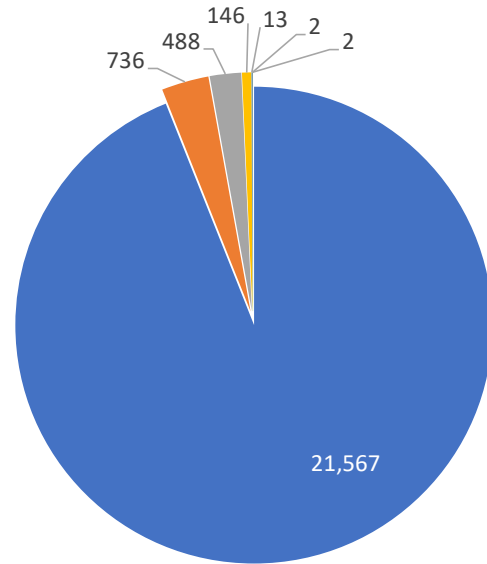

- Web App
- Mobile
- Webform
- Hotline
- MobileVue
- PublicVue
- Email

METHOD RECEIVED	COUNT
Web App	21567
Mobile	736
Webform	488
Hotline	146
MobileVue	13
Email	2
PublicVue	2