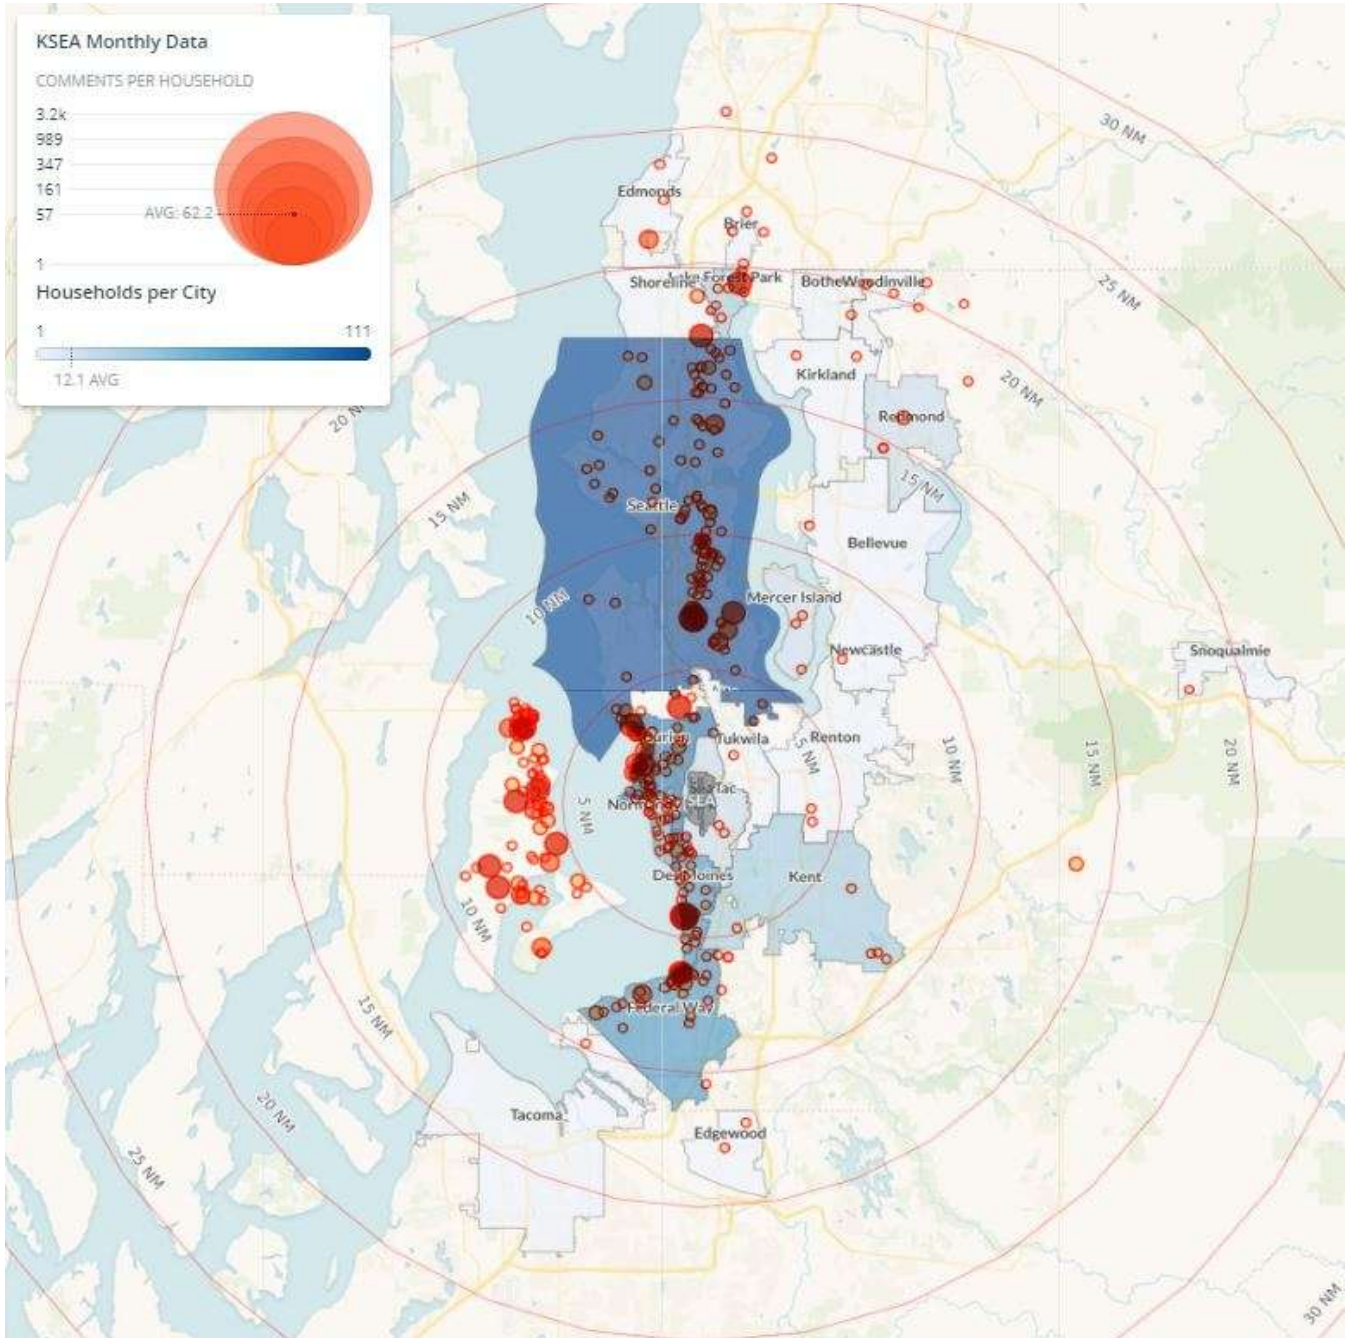

Comments

180,008

Comments YTD

903

Distinct Households YTD

Noise Comment Map: By City

NOTES: Noise comments from households submitted without valid address information are not depicted on the map.

370