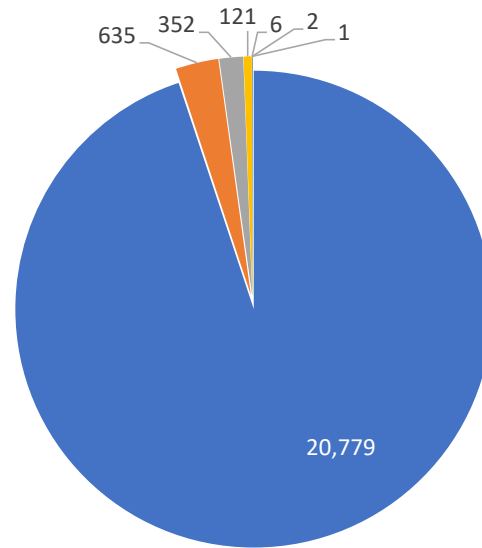

- Web App
- Mobile
- Webform
- Hotline
- MobileVue
- Email
- PublicVue

	METHOD RECEIVED	COUNT
Web App	Third party web application	20779
Mobile	PlaneNoise mobile application	635
Webform	Comment submitted via Port of Seattle website	352
Hotline	Voicemail message via phone system	121
MobileVue	Received via PublicVue mobile app from cell phone	6
Email	Email sent to Noise Programs Office/Staff	2
PublicVue	Received via PublicVue flight tracking website	1