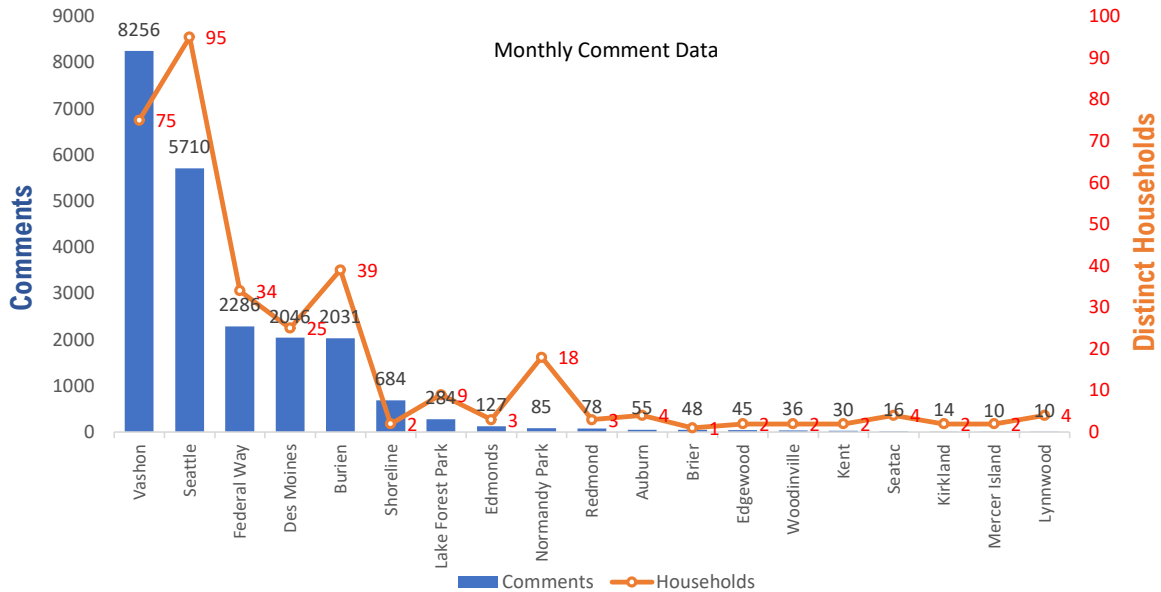

Monthly Totals & Trends

341

Distinct Households

21,896

Comments

157,054

Comments YTD

799

Distinct Households YTD

Monthly Totals & Trends: By City

CITY	COMMENTS	DISTINCT HOUSEHOLDS	AVG COMMENTS/ HOUSEHOLD
Vashon	8,256	75	110
Seattle	5,710	95	60
Federal Way	2,286	34	67
Des Moines	2,046	25	82
Burien	2,031	39	52
Shoreline	684	2	342
Lake Forest Park	284	9	32
Edmonds	127	3	42
Normandy Park	85	18	5
Redmond	78	3	26
Auburn	55	4	14
Brier	48	1	48
Edgewood	45	2	23
Woodinville	36	2	18
Kent	30	2	15
Seatac	16	4	4
Kirkland	14	2	7
Bellevue	10	1	10
Mercer Island	10	2	5
Lynnwood	10	4	3
OTHER	35	14	3
Totals	21,896	341	64.2