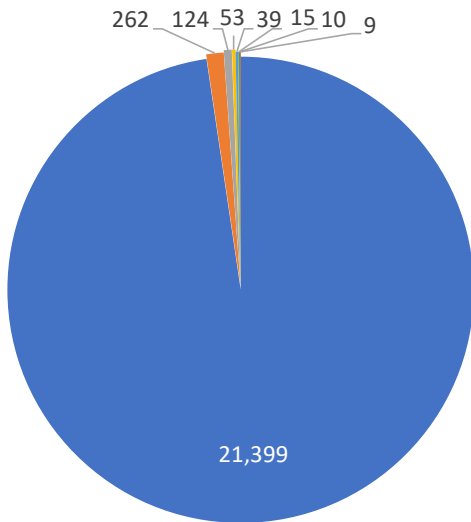

Comment Breakdown: Types & Filing Method

- Noise Annoyance
- Aircraft too low
- Increase in Flight / Noise
- Unspecified
- Aircraft deviations
- Request Sound Insulation Info
- Other
- Fuel Smell / Air Quality

COMMENT TYPE	COMMENTS
Noise Annoyance	21399
Aircraft too low	262
Increase in Flight / Noise	124
Unspecified	53
Aircraft deviations	39
Request Sound Insulation Info	15
Other	10
Fuel Smell / Air Quality	9