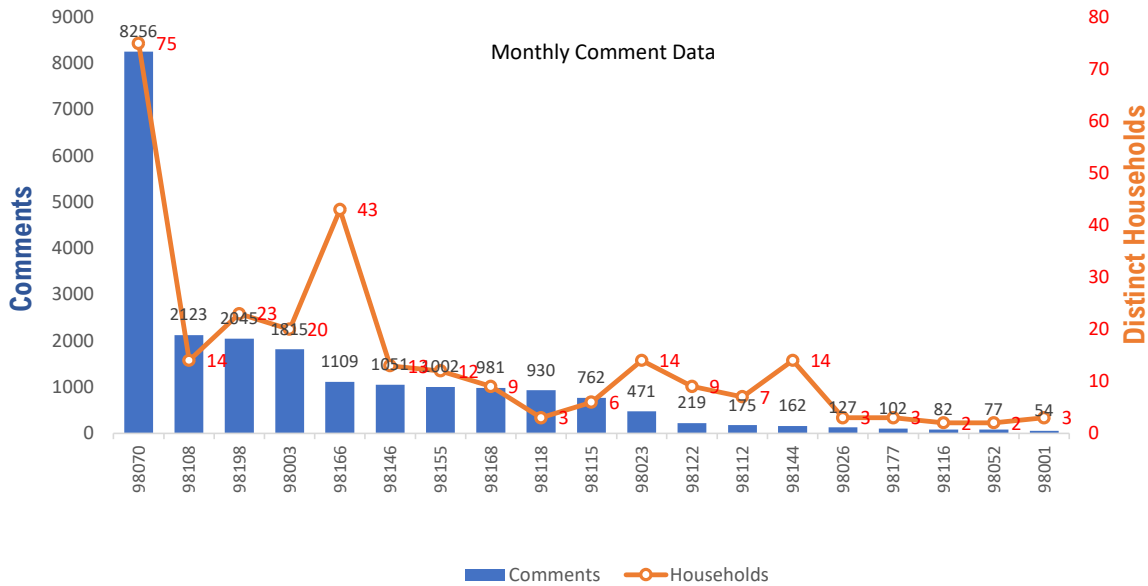

Monthly Totals & Trends

341

Distinct Households

21,896

Comments

157,054

Comments YTD

799

Distinct Households YTD

Monthly Totals & Trends: By Zip Code

ZIP CODE	COMMENTS	DISTINCT HOUSEHOLDS	AVG COMMENTS/ HOUSEHOLD
98070	8,256	75	110
98198	2,045	23	89
98003	1,815	20	91
98108	2,123	14	152
98146	1,051	13	81
98118	930	3	310
98155	1,002	12	84
98166	1,109	43	26
98168	981	9	109
98115	762	6	127
98023	471	14	34
98144	162	14	12
98122	219	9	24
98112	175	7	25
98177	102	3	34
98116	82	2	41
98001	54	3	18
98026	127	3	42
98036	53	2	27
98052	77	2	39
OTHER	300	64	5
Totals	21,896	341	64.2