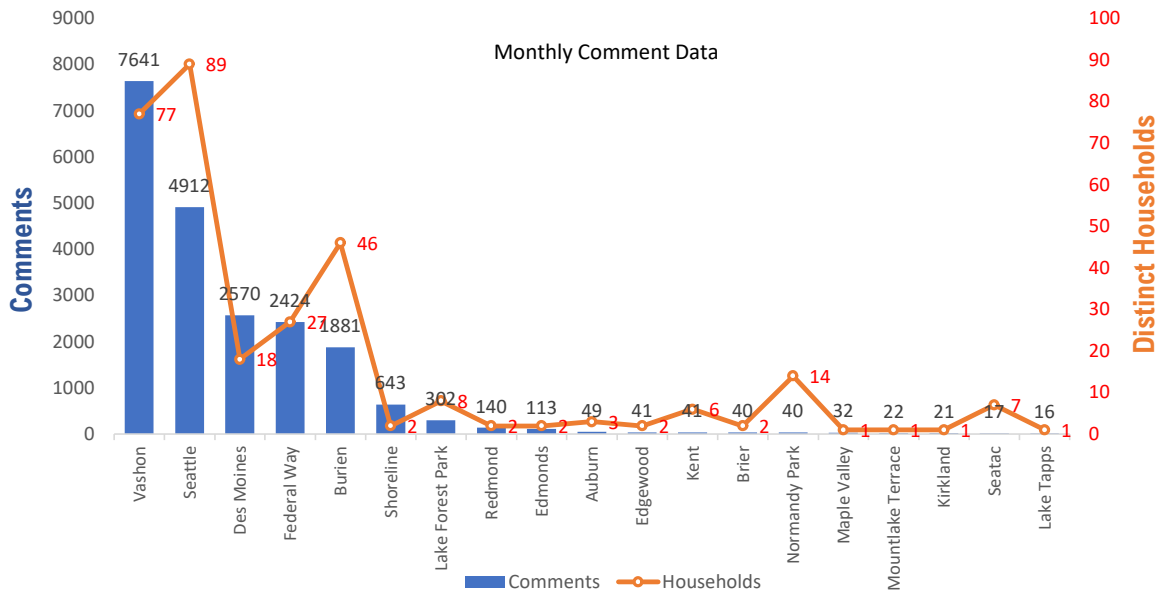

Monthly Totals & Trends

326

Distinct Households

20,991

Comments

135,159

Comments YTD

714

Distinct Households YTD

Monthly Totals & Trends: By City

CITY	COMMENTS	DISTINCT HOUSEHOLDS	AVG COMMENTS/ HOUSEHOLD
Vashon	7,641	77	99
Seattle	4,912	89	55
Des Moines	2,570	18	143
Federal Way	2,424	27	90
Burien	1,881	46	41
Shoreline	643	2	322
Lake Forest Park	302	8	38
Redmond	140	2	70
Edmonds	113	2	57
Auburn	49	3	16
Edgewood	41	2	21
Kent	41	6	7
Brier	40	2	20
Normandy Park	40	14	3
Maple Valley	32	1	32
Mountlake Terrace	22	1	22
Kirkland	21	1	21
Seatac	17	7	2
Lake Tapps	16	1	16
Tukwila	10	3	3
OTHER	36	14	3
Totals	20,991	326	64.4