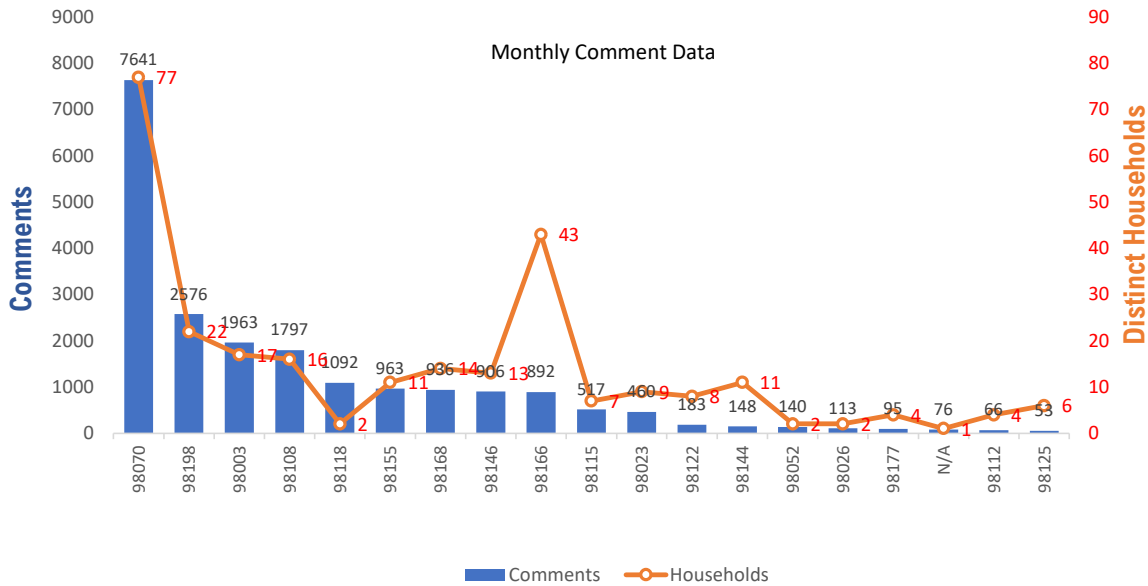

Monthly Totals & Trends

326

Distinct Households

20,991

Comments

135,159

Comments YTD

714

Distinct Households YTD

Monthly Totals & Trends: By Zip Code

ZIP CODE	COMMENTS	DISTINCT HOUSEHOLDS	AVG COMMENTS/ HOUSEHOLD
98070	7,641	77	99
98198	2,576	22	117
98003	1,963	17	115
98108	1,797	16	112
98146	906	13	70
98118	1,092	2	546
98155	963	11	88
98166	892	43	21
98168	936	14	67
98115	517	7	74
98023	460	9	51
98125	53	6	9
98144	148	11	13
98122	183	8	23
98112	66	4	17
98177	95	4	24
98001	49	3	16
98026	113	2	57
98052	140	2	70
N/A	76	1	76
OTHER	325	54	6
Totals	20,991	326	64.4