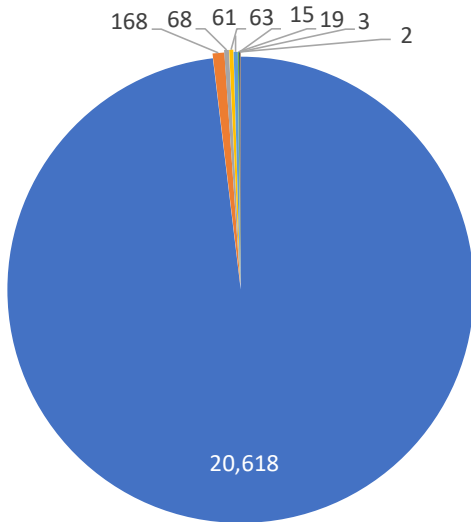

Comment Breakdown: Types & Filing Method

- Noise Annoyance
- Increase in Flight / Noise
- Unspecified
- Request Sound Insulation Info
- Add to mailing list
- Aircraft too low
- Aircraft deviations
- Other
- Fuel Smell / Air Quality

COMMENT TYPE	COMMENTS
Noise Annoyance	20618
Aircraft too low	168
Increase in Flight / Noise	68
Aircraft deviations	63
Unspecified	61
Other	19
Request Sound Insulation Info	15
Fuel Smell / Air Quality	3
Add to mailing list	2