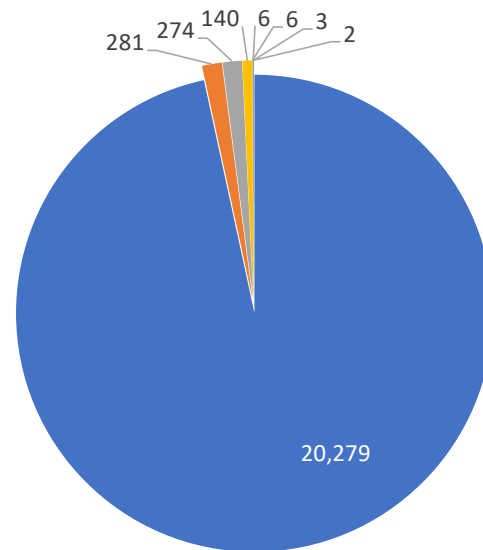

- Web App
- Mobile
- Webform
- Hotline
- PublicVue
- MobileVue
- Email
- Manual

	METHOD RECEIVED	COUNT
Web App	Third party web application	20279
Mobile	PlaneNoise mobile application	281
Webform	Comment submitted via Port of Seattle website	274
Hotline	Voicemail message via phone system	140
PublicVue	Received via PublicVue flight tracking website	6
MobileVue	Received via PublicVue mobile app from cell phone	6
Manual	Other	2