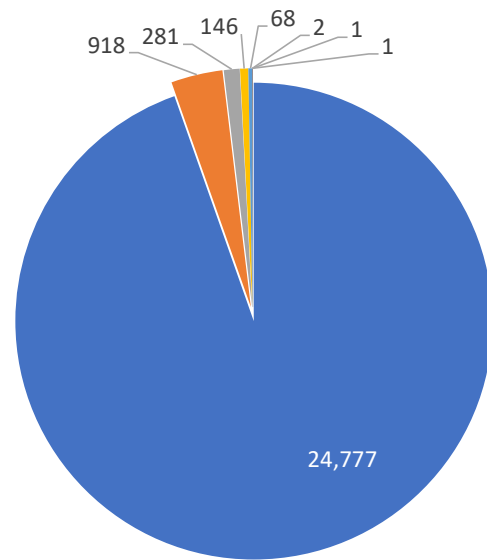

- Web App
- Mobile
- Webform
- MobileVue
- Hotline
- PublicVue
- Email
- Live Call

METHOD RECEIVED	COUNT
Web App	24777
Mobile	918
Webform	281
MobileVue	146
Hotline	68
PublicVue	2
Email	1