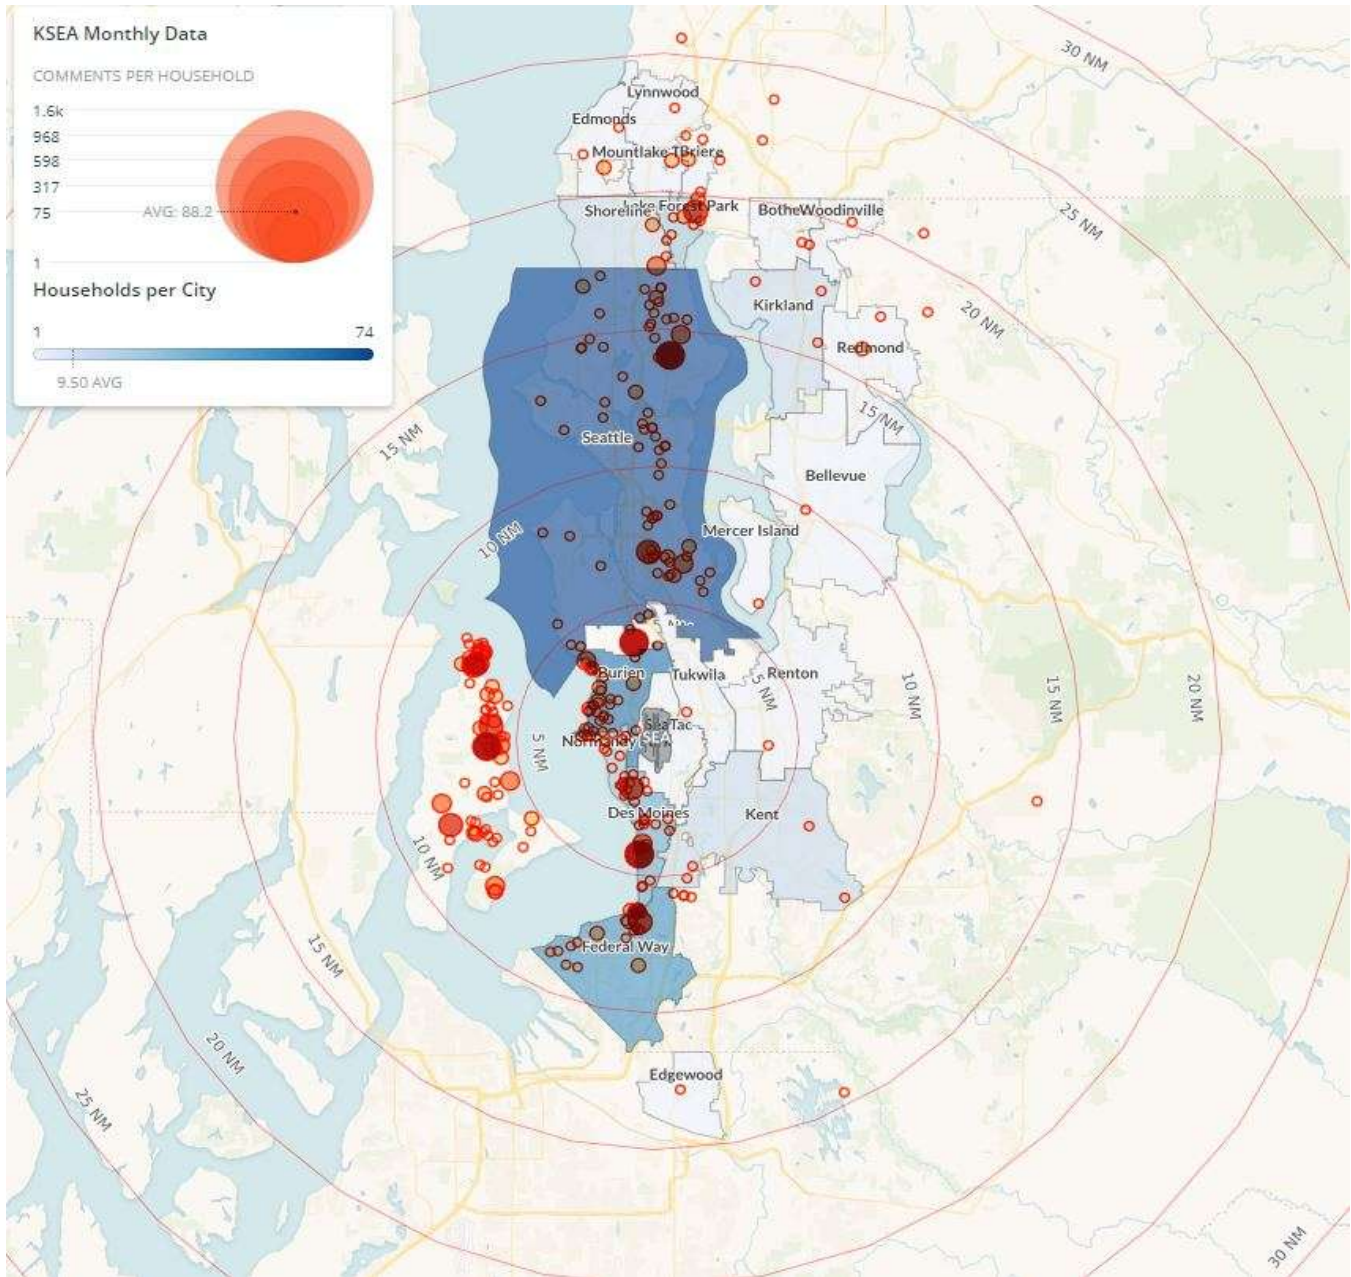

26,194

Comments

88,958

Comments YTD

511

Distinct Households YTD

Noise Comment Map: By City

NOTES: Noise comments from households submitted without valid address information are not depicted on the map.