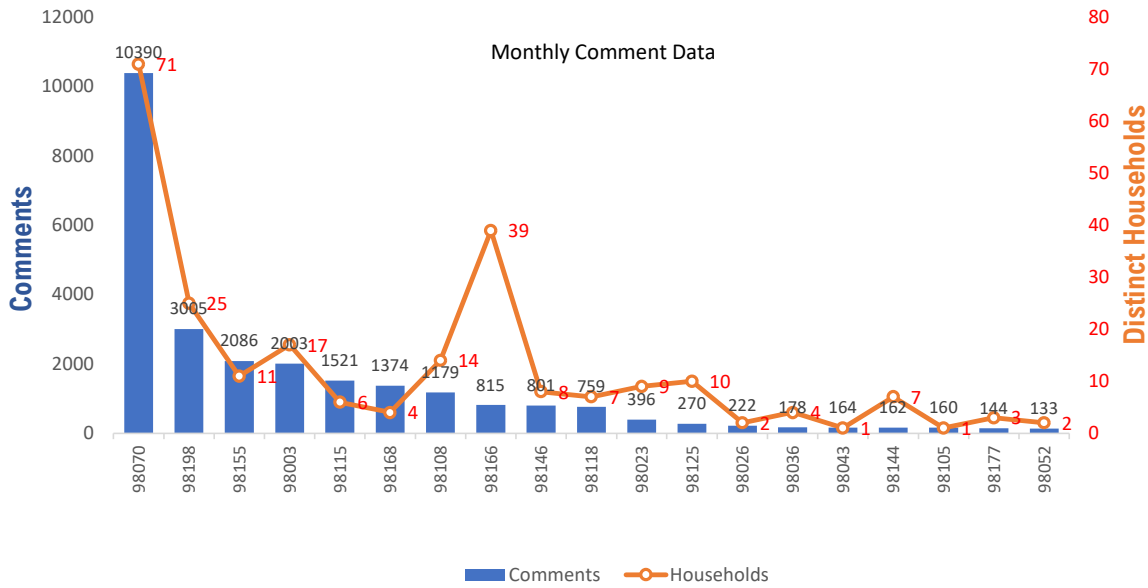

Monthly Totals & Trends

297

Distinct Households

26,194

Comments

88,958

Comments YTD

511

Distinct Households YTD

Monthly Totals & Trends: By Zip Code

ZIP CODE	COMMENTS	DISTINCT HOUSEHOLDS	AVG COMMENTS/ HOUSEHOLD
98070	10,390	71	146
98198	3,005	25	120
98003	2,003	17	118
98108	1,179	14	84
98146	801	8	100
98118	759	7	108
98155	2,086	11	190
98166	815	39	21
98168	1,374	4	344
98115	1,521	6	254
98023	396	9	44
98125	270	10	27
98144	162	7	23
98177	144	3	48
98001	74	4	19
98026	222	2	111
98036	178	4	45
98052	133	2	67
98105	160	1	160
98043	164	1	164
OTHER	358	52	7
Totals	26,194	297	88.2