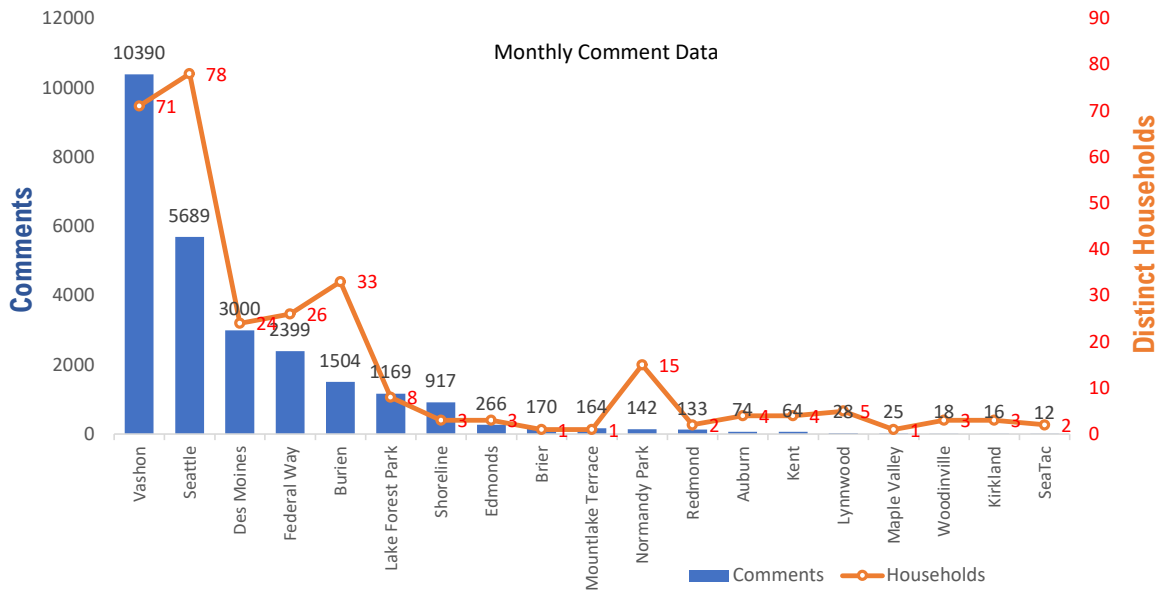

Monthly Totals & Trends

297

Distinct Households

26,194

Comments

88,958

Comments YTD

511

Distinct Households YTD

Monthly Totals & Trends: By City

CITY	COMMENTS	DISTINCT HOUSEHOLDS	AVG COMMENTS/ HOUSEHOLD
Vashon	10,390	71	146
Seattle	5,689	78	73
Des Moines	3,000	24	125
Federal Way	2,399	26	92
Burien	1,504	33	46
Lake Forest Park	1,169	8	146
Shoreline	917	3	306
Edmonds	266	3	89
Brier	170	1	170
Mountlake Terrace	164	1	164
Normandy Park	142	15	9
Redmond	133	2	67
Auburn	74	4	19
Kent	64	4	16
Lynnwood	28	5	6
Maple Valley	25	1	25
Woodinville	18	3	6
Kirkland	16	3	5
SeaTac	12	2	6
Bothell	6	4	2
OTHER	8	6	1
Totals	26,194	297	88.2