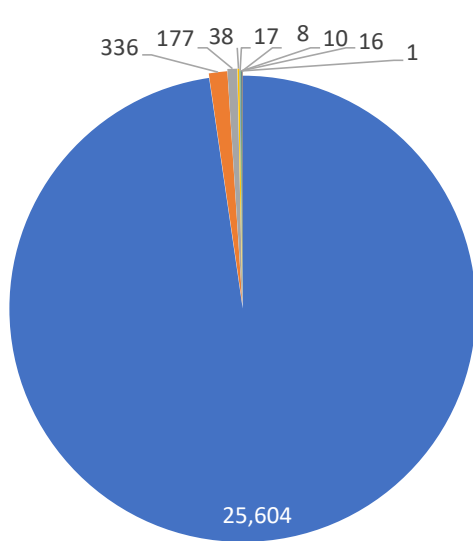

Comment Breakdown: Types & Filing Method

- Noise Annoyance
- Aircraft too low
- Increase in Flight / Noise
- Unspecified
- Aircraft deviations
- Add to mailing list
- Other
- Request Sound Insulation Info
- Flight Track Map Request

COMMENT TYPE	COMMENTS
Noise Annoyance	25604
Aircraft too low	336
Increase in Flight / Noise	177
Unspecified	38
Aircraft deviations	17
Add to mailing list	16
Other	10
Request Sound Insulation Info	8
Flight Track Map Request	1