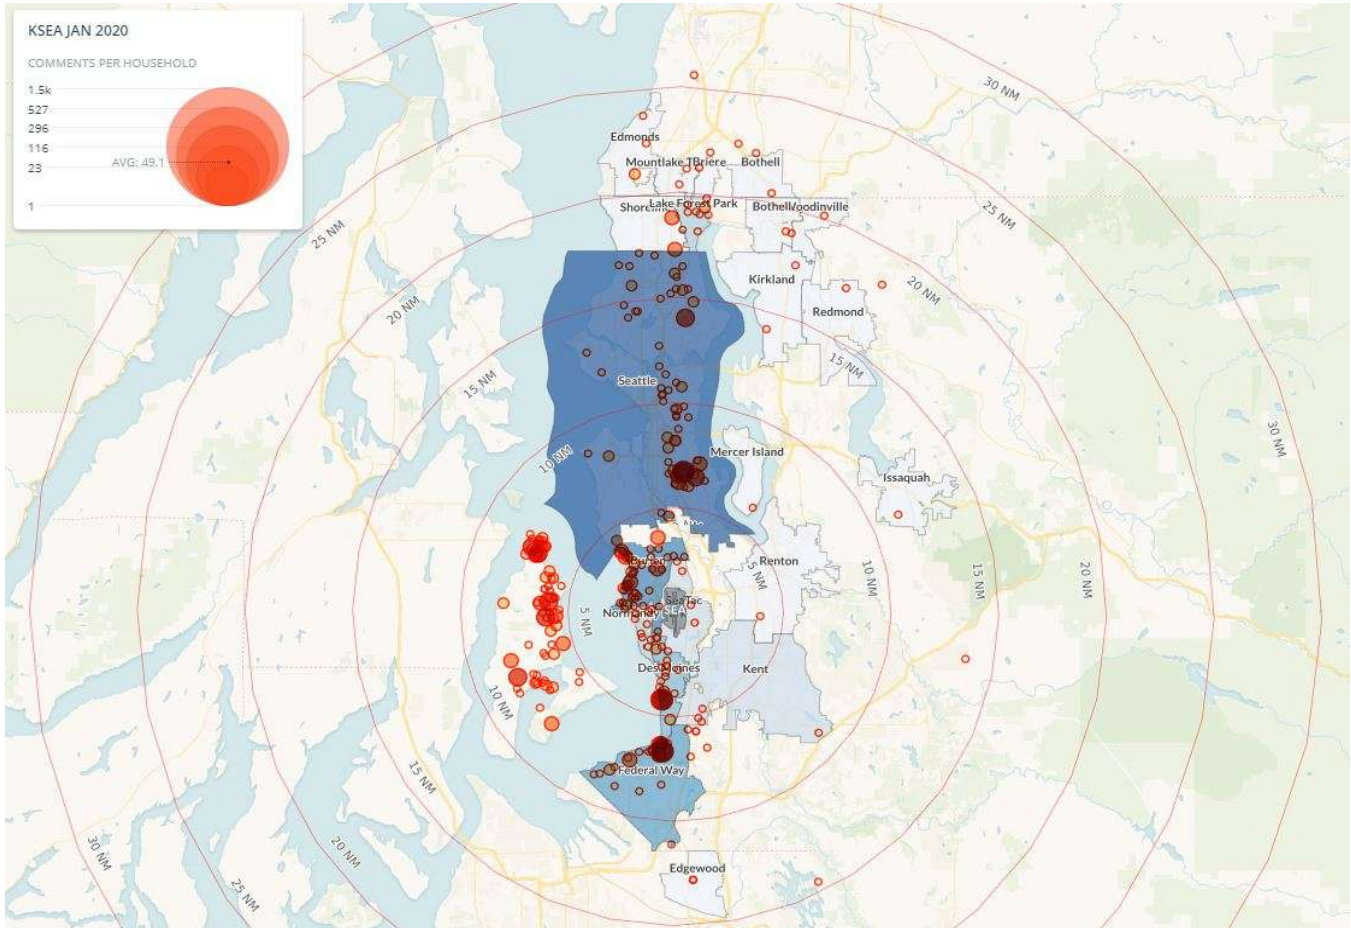

Comments

114,168

Comments YTD

628

Distinct Households YTD

Noise Comment Map: By City

NOTES: Noise comments from households submitted without valid address information are not depicted on the map.

286