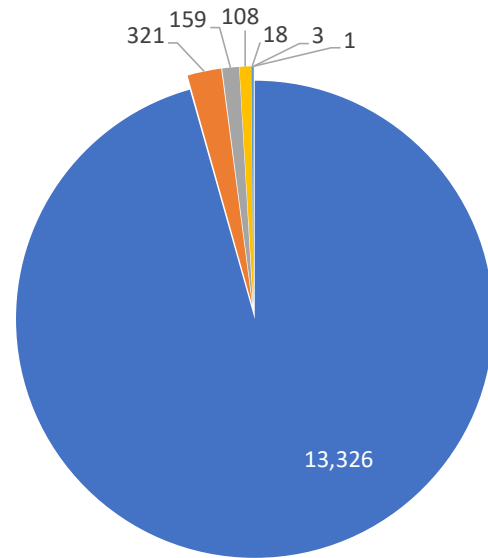

- Web App
- Mobile
- Webform
- Hotline
- MobileVue
- PublicVue
- Manual

METHOD RECEIVED	COUNT
Web App	13326
Mobile	321
Webform	159
Hotline	108
MobileVue	18
PublicVue	3
Manual	1