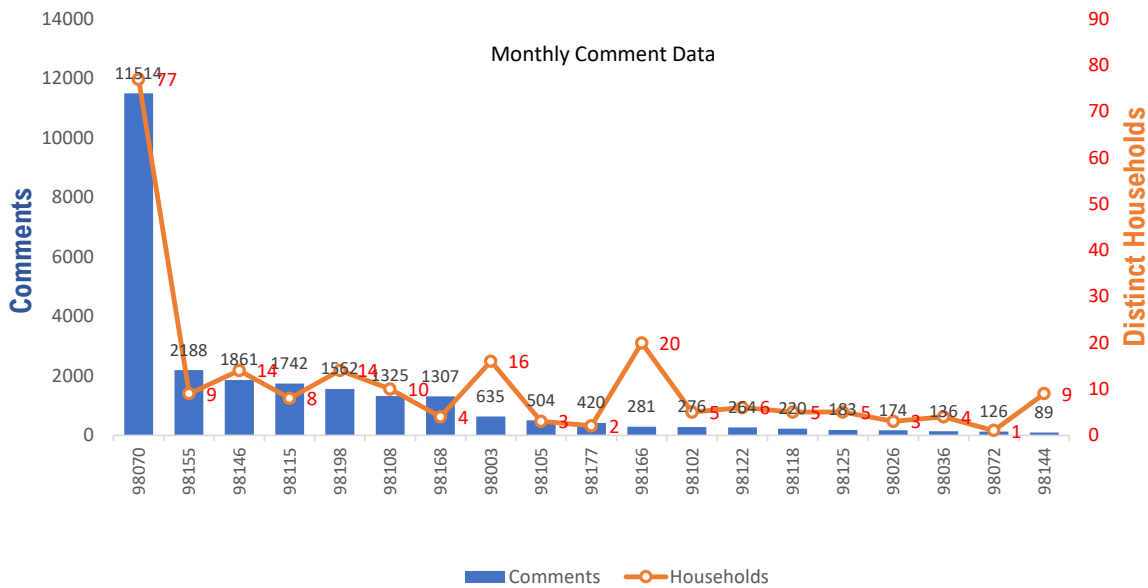

Monthly Totals & Trends

286

Distinct Households

13,936

Comments

114,168

Comments YTD

628

Distinct Households YTD

Monthly Totals & Trends: By Zip Code

ZIP CODE	COMMENTS	DISTINCT HOUSEHOLDS	AVG COMMENTS/ HOUSEHOLD
98070	11,514	77	150
98198	1,562	14	112
98003	635	16	40
98108	1,325	10	133
98146	1,861	14	133
98118	220	5	44
98155	2,188	9	243
98166	281	20	14
98168	1,307	4	327
98115	1,742	8	218
98125	183	5	37
98144	89	9	10
98122	264	6	44
98177	420	2	210
98116	88	2	44
98026	174	3	58
98036	136	4	34
98105	504	3	168
98102	276	5	55
98072	126	1	126
OTHER	159	48	3
Totals	13,936	286	49