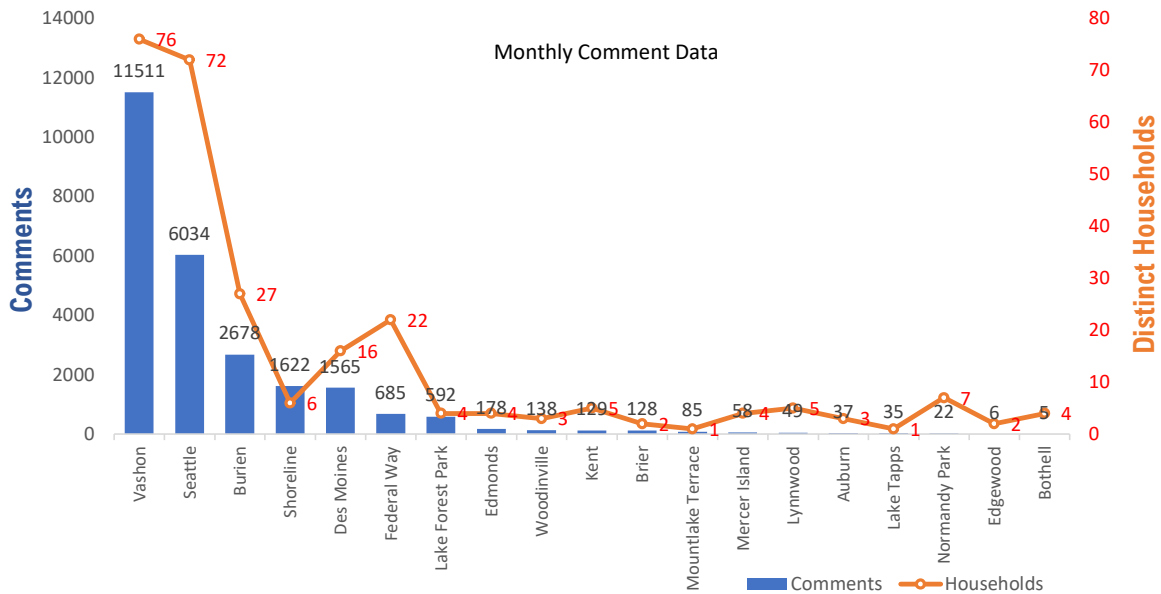

Monthly Totals & Trends

286

Distinct Households

13,936

Comments

114,168

Comments YTD

628

Distinct Households YTD

Monthly Totals & Trends: By City

CITY	COMMENTS	DISTINCT HOUSEHOLDS	AVG COMMENTS/ HOUSEHOLD
Vashon	11,511	76	151
Seattle	6,034	72	84
Burien	2,678	27	99
Shoreline	1,622	6	270
Des Moines	1,565	16	98
Federal Way	685	22	31
Lake Forest Park	592	4	148
Edmonds	178	4	45
Woodinville	138	3	46
Kent	129	5	26
Brier	128	2	64
Mountlake Terrace	85	1	85
Mercer Island	58	4	15
Lynnwood	49	5	10
Auburn	37	3	12
Lake Tapps	35	1	35
Normandy Park	22	7	3
Edgewood	6	2	3
Bothell	5	4	1
Kirkland	3	1	3
OTHER	15	10	2
Totals	13,936	286	48.7