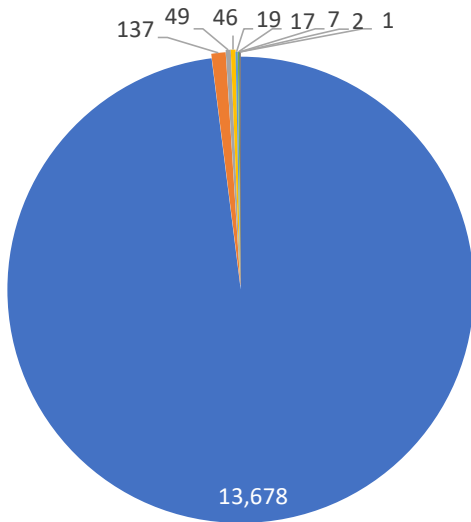

Comment Breakdown: Types & Filing Method

- Noise Annoyance
- Increase in Flight / Noise
- Aircraft deviations
- Other
- Add to mailing list
- Aircraft too low
- Unspecified
- Request Sound Insulation Info
- Fuel Smell / Air Quality

COMMENT TYPE	COMMENTS
Noise Annoyance	13678
Aircraft too low	137
Increase in Flight / Noise	49
Unspecified	46
Aircraft deviations	19
Request Sound Insulation Info	17
Other	7
Fuel Smell / Air Quality	2
Add to mailing list	1