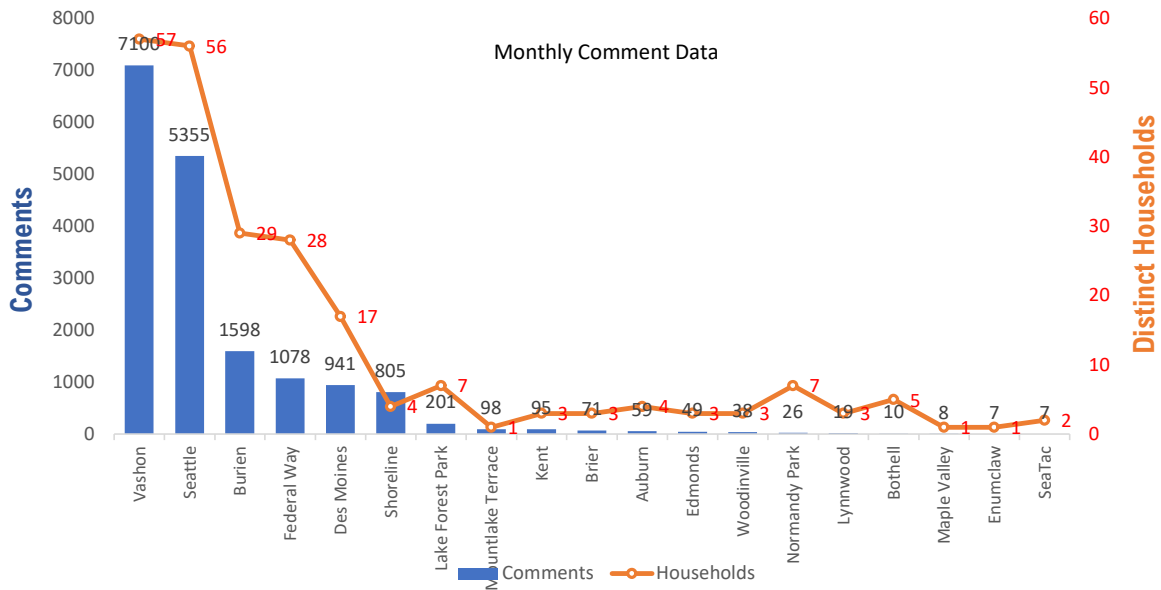

Monthly Totals & Trends

241

Distinct Households

17,577

Comments

214,846

Comments YTD

989

Distinct Households YTD

Monthly Totals & Trends: By City

CITY	COMMENTS	DISTINCT HOUSEHOLDS	AVG COMMENTS/ HOUSEHOLD
Vashon	7,100	57	125
Seattle	5,355	56	96
Burien	1,598	29	55
Federal Way	1,078	28	39
Des Moines	941	17	55
Shoreline	805	4	201
Lake Forest Park	201	7	29
Mountlake Terrace	98	1	98
Kent	95	3	32
Brier	71	3	24
Auburn	59	4	15
Edmonds	49	3	16
Woodinville	38	3	13
Normandy Park	26	7	4
Lynnwood	19	3	6
Bothell	10	5	2
Maple Valley	8	1	8
Enumclaw	7	1	7
SeaTac	7	2	4
Edgewood	6	1	6
OTHER	6	6	1
Totals	17,577	241	72.9