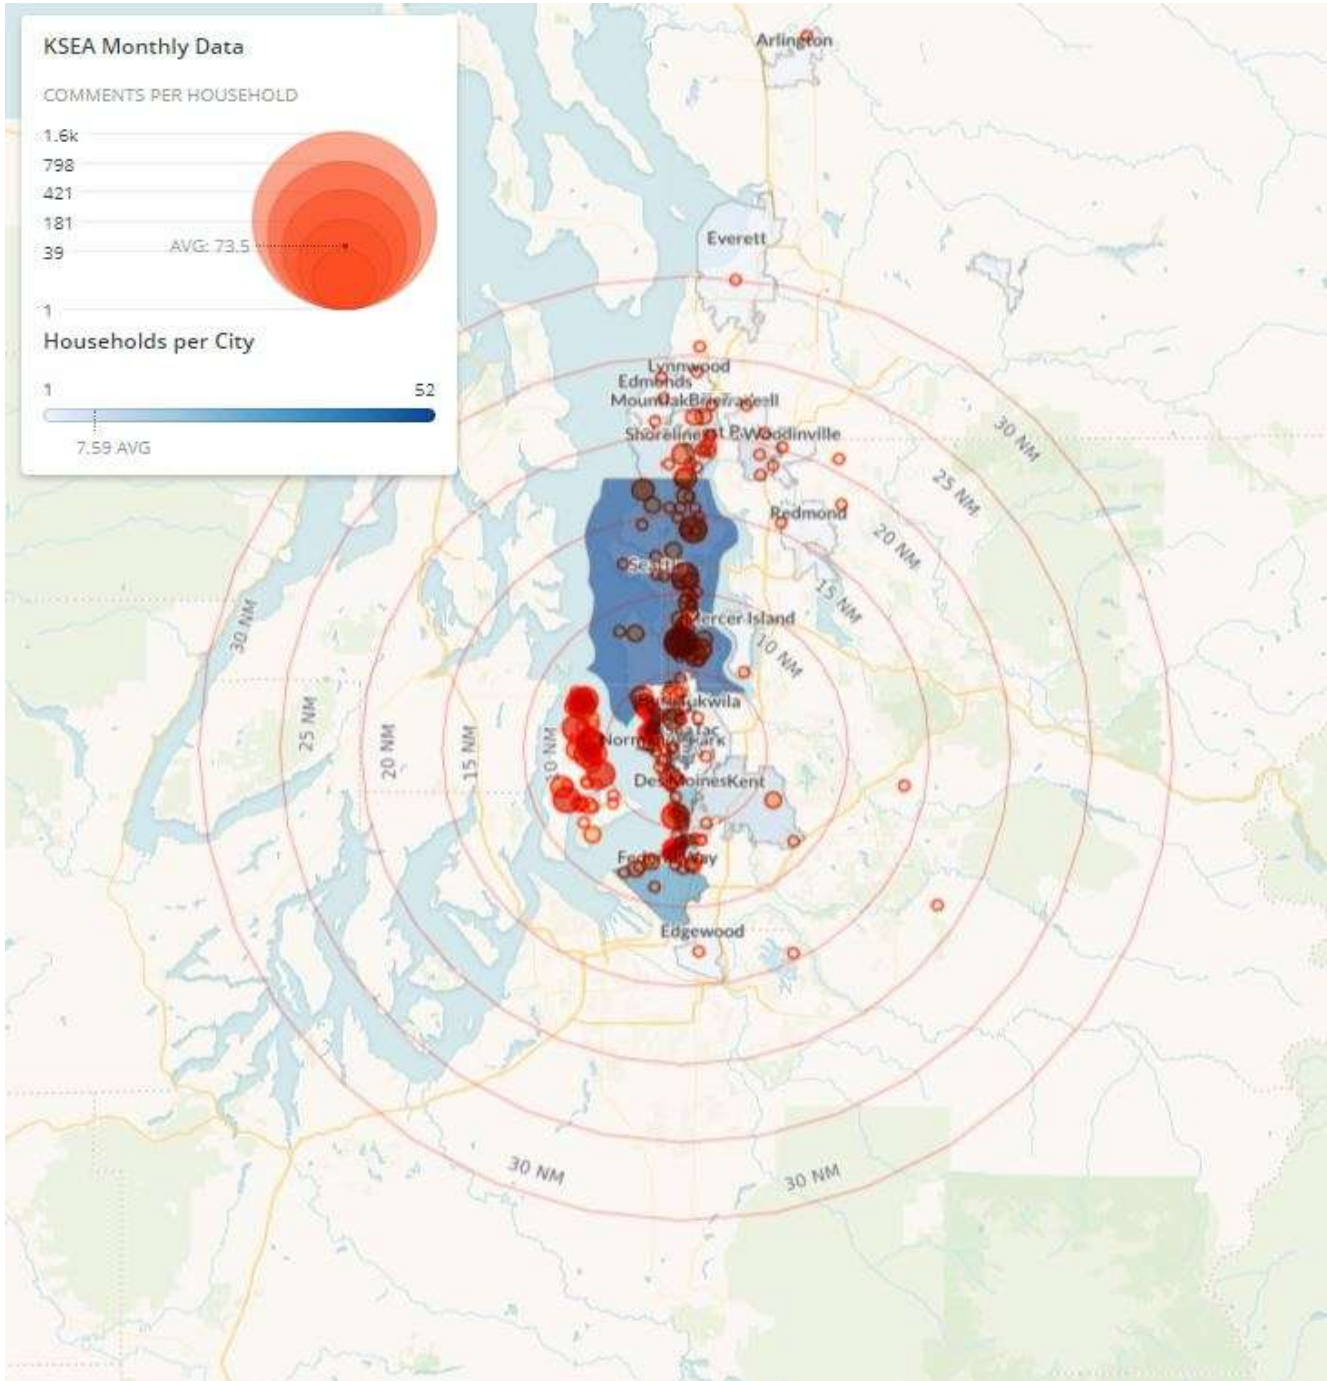

241

Distinct Households

17,577

Comments

214,846

Comments YTD

989

Distinct Households YTD

Noise Comment Map: By City

NOTES: Noise comments from households submitted without valid address information are not depicted on the map.