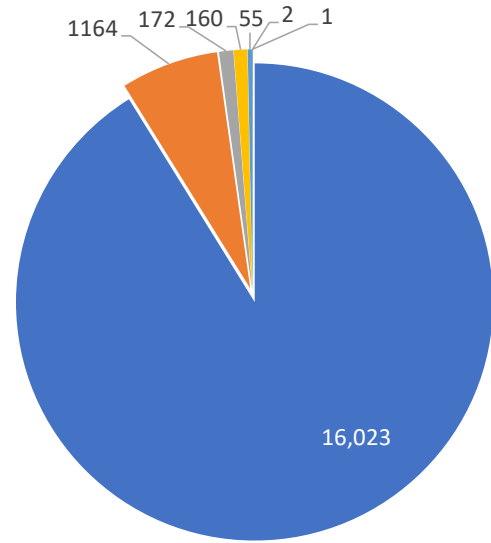

- Web App
- Mobile
- MobileVue
- Webform
- Hotline
- PublicVue
- Email

COMMENT TYPE	COMMENTS
Noise Annoyance	17045
Aircraft too low	231
Increase in Flight / Noise	190
Aircraft deviations	42
Greener Skies	29
Unspecified	22
Request Sound Insulation Info	20
Other	3
Fuel Smell / Air Quality	1
Insulation Issue	1
Add to mailing list	1
Info on Future Opts	1

METHOD RECEIVED	COUNT
Web App	16023
Mobile	1164
MobileVue	172
Webform	160
Hotline	55
PublicVue	2
Email	1