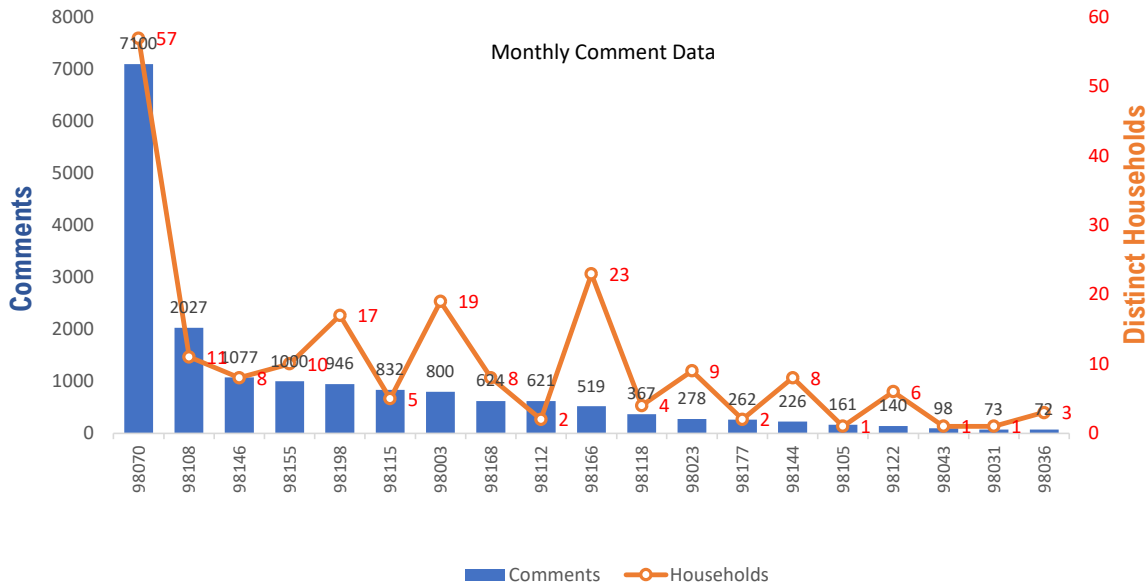

Monthly Totals & Trends

241

Distinct Households

17,577

Comments

214,846

Comments YTD

989

Distinct Households YTD

Monthly Totals & Trends: By Zip Code

ZIP CODE	COMMENTS	DISTINCT HOUSEHOLDS	AVG COMMENTS/ HOUSEHOLD
98070	7,100	57	125
98198	946	17	56
98003	800	19	42
98108	2,027	11	184
98146	1,077	8	135
98118	367	4	92
98155	1,000	10	100
98166	519	23	23
98168	624	8	78
98115	832	5	166
98023	278	9	31
98144	226	8	28
98122	140	6	23
98112	621	2	311
98177	262	2	131
98001	59	4	15
98036	72	3	24
98105	161	1	161
98043	98	1	98
98031	73	1	73
OTHER	295	42	7
Totals	17,577	241	73