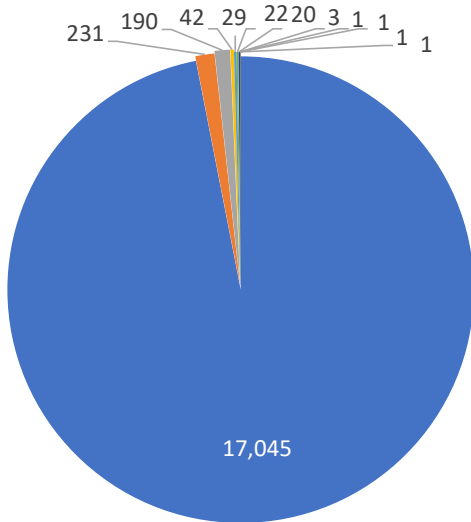

Comment Breakdown: Types & Filing Method

- Noise Annoyance
- Aircraft too low
- Increase in Flight / Noise
- Aircraft deviations
- Greener Skies
- Unspecified
- Request Sound Insulation Info
- Other
- Fuel Smell / Air Quality
- Insulation Issue