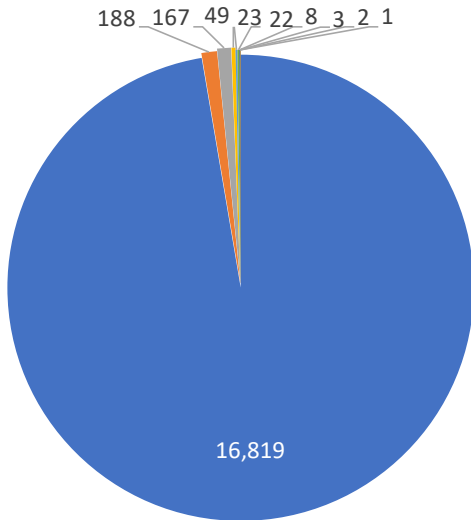

Comment Breakdown: Types & Filing Method

- Noise Annoyance
- Increase in Flight / Noise
- Aircraft deviations
- Greener Skies
- Other
- Aircraft too low
- Unspecified
- Request Sound Insulation Info
- Fuel Smell / Air Quality
- Flight Track Map Request

COMMENT TYPE	COMMENTS
Noise Annoyance	16819
Aircraft too low	188
Increase in Flight / Noise	167
Unspecified	49
Aircraft deviations	23
Request Sound Insulation Info	22
Greener Skies	8
Fuel Smell / Air Quality	3
Other	2
Flight Track Map Request	1