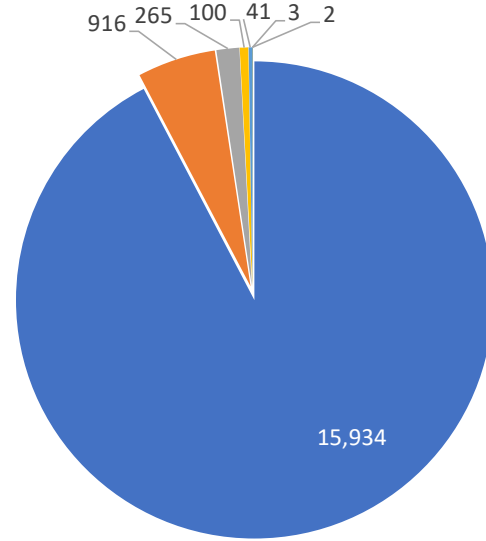

- Web App
- Mobile
- Webform
- Hotline
- MobileVue
- Manual
- Email

	METHOD RECEIVED	COUNT
Web App	Third party web application	15934
Mobile	PlaneNoise mobile application	916
Webform	Comment submitted via Port of Seattle website	265
Hotline	Voicemail message via phone system	100
MobileVue	Received via PublicVue mobile app from cell phone	41
Manual	Other	3
Email	Email sent to Noise Programs Office/Staff	2