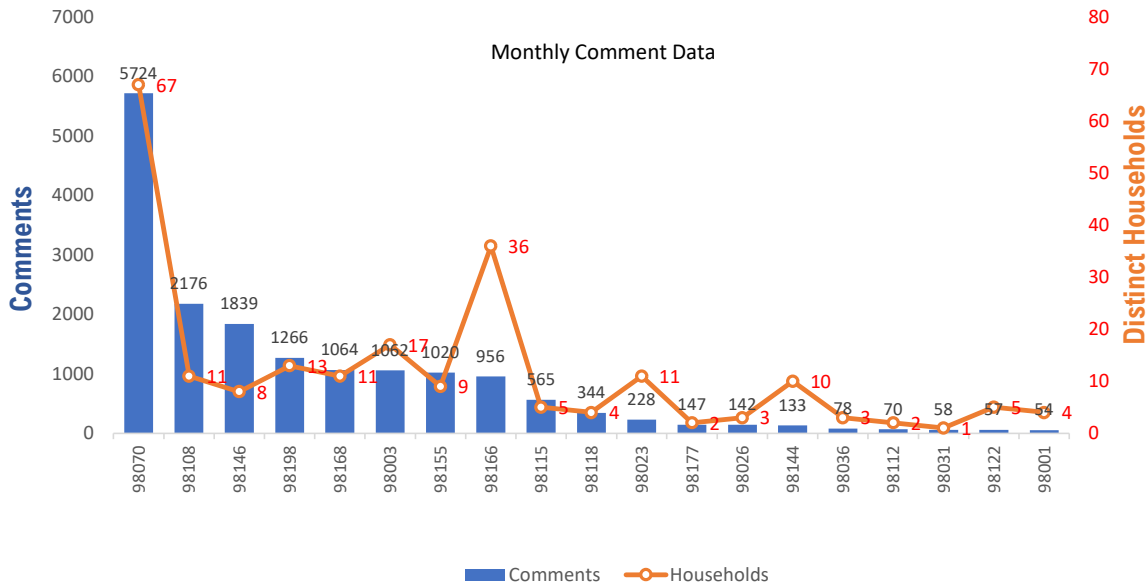

Monthly Totals & Trends

272

Distinct Households

17,261

Comments

197,269

Comments YTD

954

Distinct Households YTD

Monthly Totals & Trends: By Zip Code

ZIP CODE	COMMENTS	DISTINCT HOUSEHOLDS	AVG COMMENTS/ HOUSEHOLD
98070	5,724	67	85
98198	1,266	13	97
98003	1,062	17	62
98108	2,176	11	198
98146	1,839	8	230
98118	344	4	86
98155	1,020	9	113
98166	956	36	27
98168	1,064	11	97
98115	565	5	113
98023	228	11	21
98125	51	4	13
98144	133	10	13
98122	57	5	11
98112	70	2	35
98177	147	2	74
98001	54	4	14
98026	142	3	47
98036	78	3	26
98031	58	1	58
OTHER	227	46	5
Totals	17,261	272	63.5