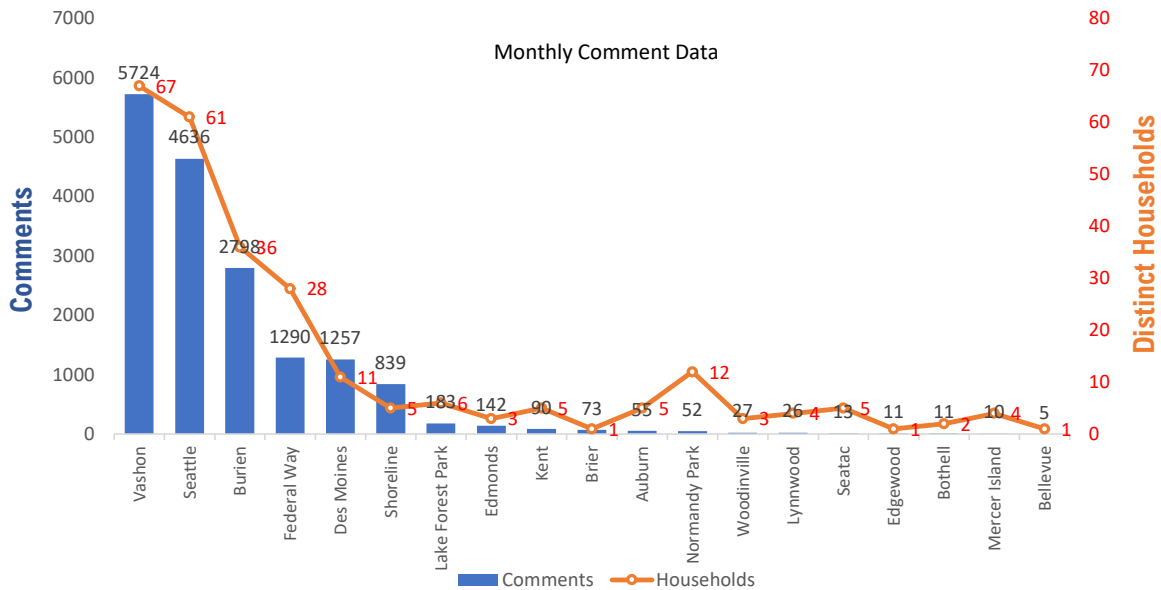

Monthly Totals & Trends

272

Distinct Households

17,261

Comments

197,269

Comments YTD

954

Distinct Households YTD

Monthly Totals & Trends: By City

CITY	COMMENTS	DISTINCT HOUSEHOLDS	AVG COMMENTS/ HOUSEHOLD
Vashon	5,724	67	85
Seattle	4,636	61	76
Burien	2,798	36	78
Federal Way	1,290	28	46
Des Moines	1,257	11	114
Shoreline	839	5	168
Lake Forest Park	183	6	31
Edmonds	142	3	47
Kent	90	5	18
Brier	73	1	73
Auburn	55	5	11
Normandy Park	52	12	4
Woodinville	27	3	9
Lynnwood	26	4	7
Seatac	13	5	3
Edgewood	11	1	11
Bothell	11	2	6
Mercer Island	10	4	3
Bellevue	5	1	5
Issaquah	5	1	5
OTHER	14	11	1
Totals	17,261	272	63.5