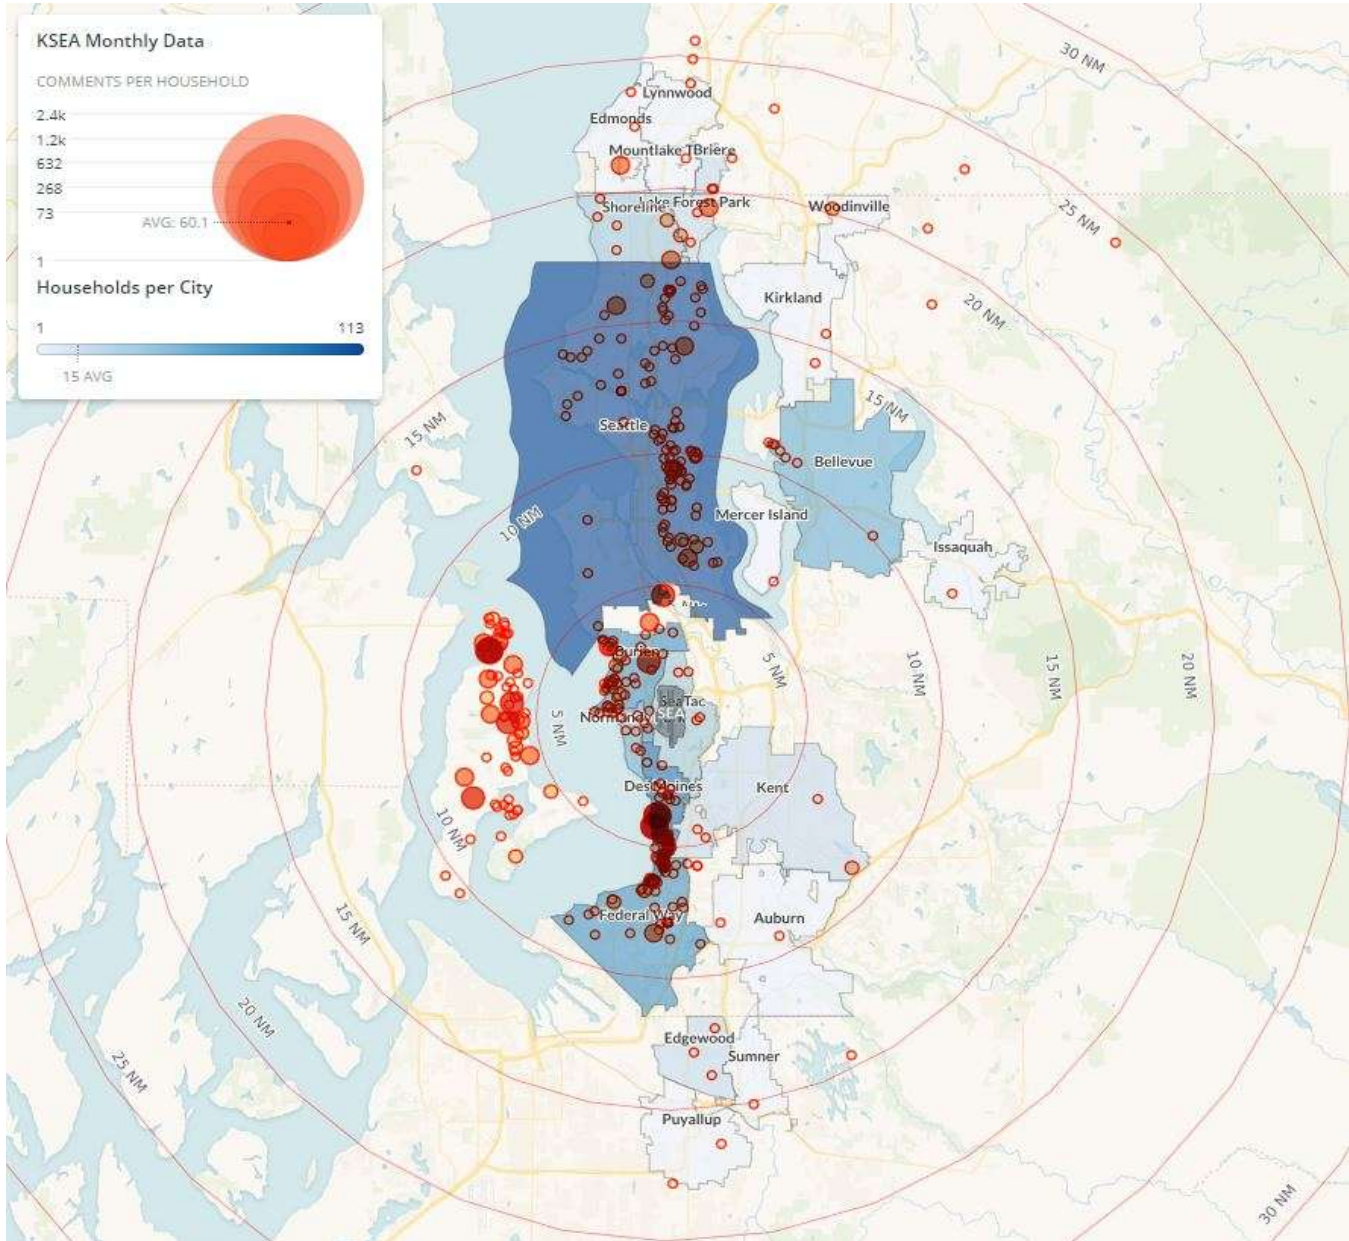

424

Distinct Households

25,002

Comments

154,248

Comments YTD

853

Distinct Households YTD

Noise Comment Map: By City

NOTES: Noise comments from households submitted without valid address information are not depicted on the map.

424

Distinct Households

25,002

Comments

154,248

Comments YTD