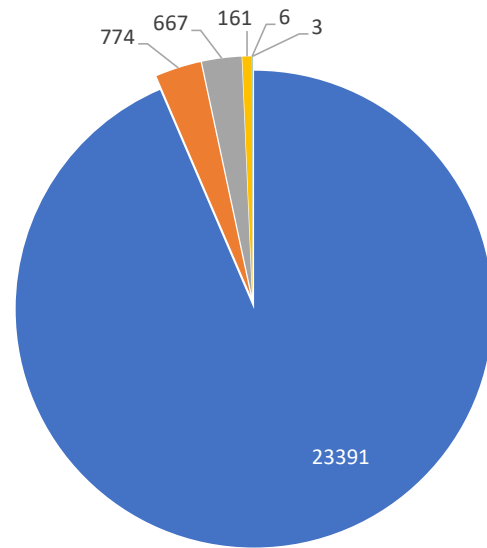

- Web App
- Webform
- Mobile
- Hotline
- MobileVue
- PublicVue

METHOD RECEIVED	COUNT
Web App	23391
Webform	774
Mobile	667
Hotline	161
MobileVue	6
PublicVue	3