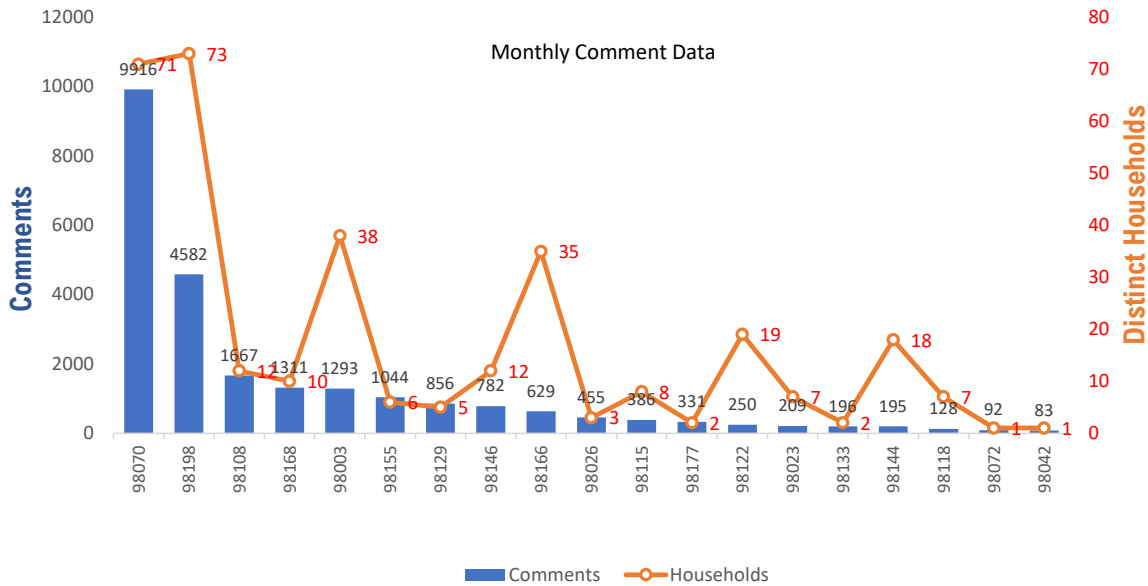

Monthly Totals & Trends

424

Distinct Households

25,002

Comments

154,248

Comments YTD

853

Distinct Households YTD

Monthly Totals & Trends: By Zip Code

| ZIP CODE | COMMENTS | DISTINCT HOUSEHOLDS | AVG COMMENTS/ HOUSEHOLD |
|---------------|---------------|---------------------|-------------------------|
| 98070 | 9,916 | 71 | 139.7 |
| 98198 | 4,582 | 73 | 62.8 |
| 98003 | 1,293 | 38 | 34.0 |
| 98108 | 1,667 | 12 | 138.9 |
| 98146 | 782 | 12 | 65.2 |
| 98118 | 128 | 7 | 18.3 |
| 98155 | 1,044 | 6 | 174.0 |
| 98166 | 629 | 35 | 18.0 |
| 98168 | 1,311 | 10 | 131.1 |
| 98115 | 386 | 8 | 48.3 |
| 98023 | 209 | 7 | 29.9 |
| 98144 | 195 | 18 | 10.8 |
| 98122 | 250 | 19 | 13.2 |
| 98177 | 331 | 2 | 165.5 |
| 98026 | 455 | 3 | 151.7 |
| 98072 | 92 | 1 | 92.0 |
| 98129 | 856 | 5 | 171.2 |
| 98133 | 196 | 2 | 98.0 |
| 98042 | 83 | 1 | 83.0 |
| N/A | 55 | 5 | 11.0 |
| OTHER | 541 | 88 | 6.1 |
| Totals | 25,002 | 424 | 59.0 |