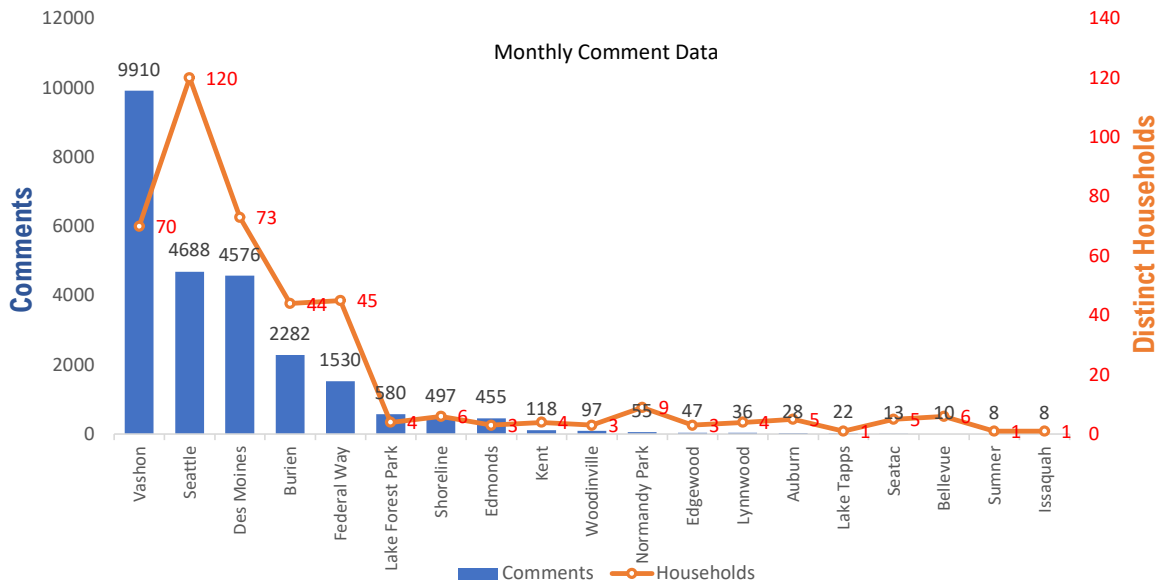

Monthly Totals & Trends

424

Distinct Households

25,002

Comments

154,248

Comments YTD

853

Distinct Households YTD

Monthly Totals & Trends: By City

| CITY | COMMENTS | DISTINCT HOUSEHOLDS | AVG COMMENTS/ HOUSEHOLD |
|------------------|---------------|---------------------|-------------------------|
| Vashon | 9,910 | 70 | 141.6 |
| Seattle | 4,688 | 120 | 39.1 |
| Des Moines | 4,576 | 73 | 62.7 |
| Burien | 2,282 | 44 | 51.9 |
| Federal Way | 1,530 | 45 | 34.0 |
| Lake Forest Park | 580 | 4 | 145.0 |
| Shoreline | 497 | 6 | 82.8 |
| Edmonds | 455 | 3 | 151.7 |
| Kent | 118 | 4 | 29.5 |
| Woodinville | 97 | 3 | 32.3 |
| Normandy Park | 55 | 9 | 6.1 |
| Edgewood | 47 | 3 | 15.7 |
| Lynnwood | 36 | 4 | 9.0 |
| Auburn | 28 | 5 | 5.6 |
| Lake Tapps | 22 | 1 | 22.0 |
| Seatac | 13 | 5 | 2.6 |
| Bellevue | 10 | 6 | 1.7 |
| Issaquah | 8 | 1 | 8.0 |
| Sumner | 8 | 1 | 8.0 |
| Brier | 8 | 2 | 4.0 |
| OTHER | 32 | 13 | 2.5 |
| Totals | 25,002 | 424 | 59.0 |