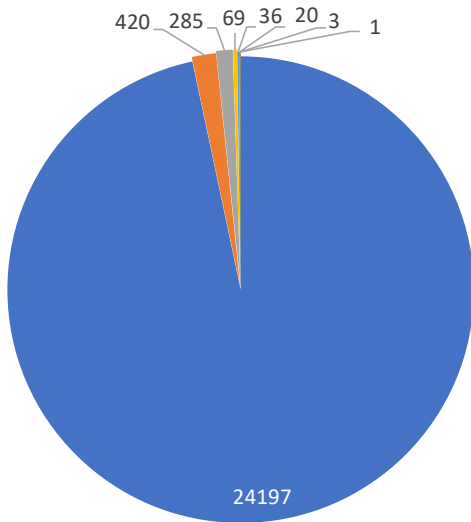

Comment Breakdown: Types & Filing Method

- Noise Annoyance
- Aircraft too low
- Increase in Flight / Noise
- Unspecified
- Aircraft deviations
- Request Sound Insulation Info
- Other
- Add to mailing list

COMMENT TYPE	COMMENTS
Noise Annoyance	24197
Aircraft too low	420
Increase in Flight / Noise	285
Unspecified	69
Aircraft deviations	36
Request Sound Insulation Info	20
Other	3
Add to mailing list	1