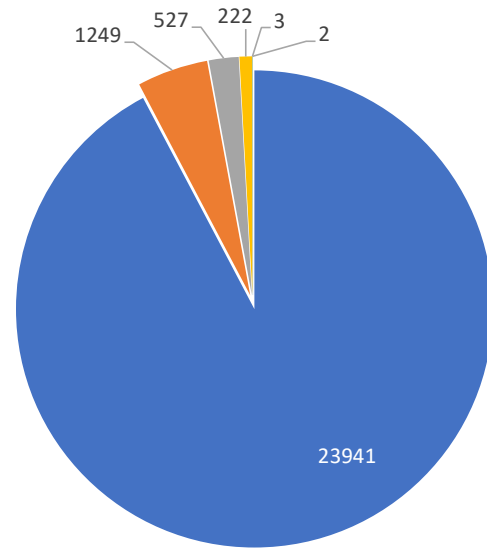

- Web App
- Mobile
- Webform
- Hotline
- PublicVue
- MobileVue

METHOD RECEIVED	COUNT
Web App	23941
Mobile	1249
Webform	527
Hotline	222
PublicVue	3
MobileVue	2