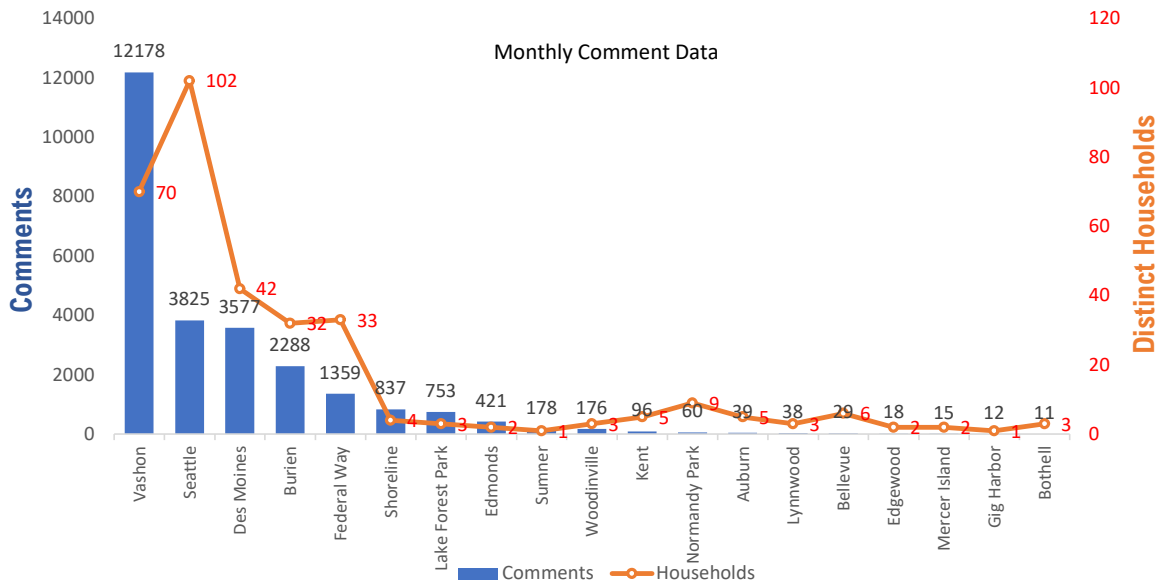

## Monthly Totals & Trends

**353**

Distinct Households

**25,944**

Comments

**180,192**

Comments YTD

**980**

Distinct Households YTD

## Monthly Totals & Trends: By City

CITY	COMMENTS	DISTINCT HOUSEHOLDS	AVG COMMENTS/ HOUSEHOLD
Vashon	12,178	70	174.0
Seattle	3,825	102	37.5
Des Moines	3,577	42	85.2
Burien	2,288	32	71.5
Federal Way	1,359	33	41.2
Shoreline	837	4	209.3
Lake Forest Park	753	3	251.0
Edmonds	421	2	210.5
Sumner	178	1	178.0
Woodinville	176	3	58.7
Kent	96	5	19.2
Normandy Park	60	9	6.7
Auburn	39	5	7.8
Lynnwood	38	3	12.7
Bellevue	29	6	4.8
Edgewood	18	2	9.0
Mercer Island	15	2	7.5
Gig Harbor	12	1	12.0
Bothell	11	3	3.7
SeaTac	8	7	1.1
OTHER	26	18	1.4
<b>Totals</b>	<b>25,944</b>	<b>353</b>	<b>73.5</b>