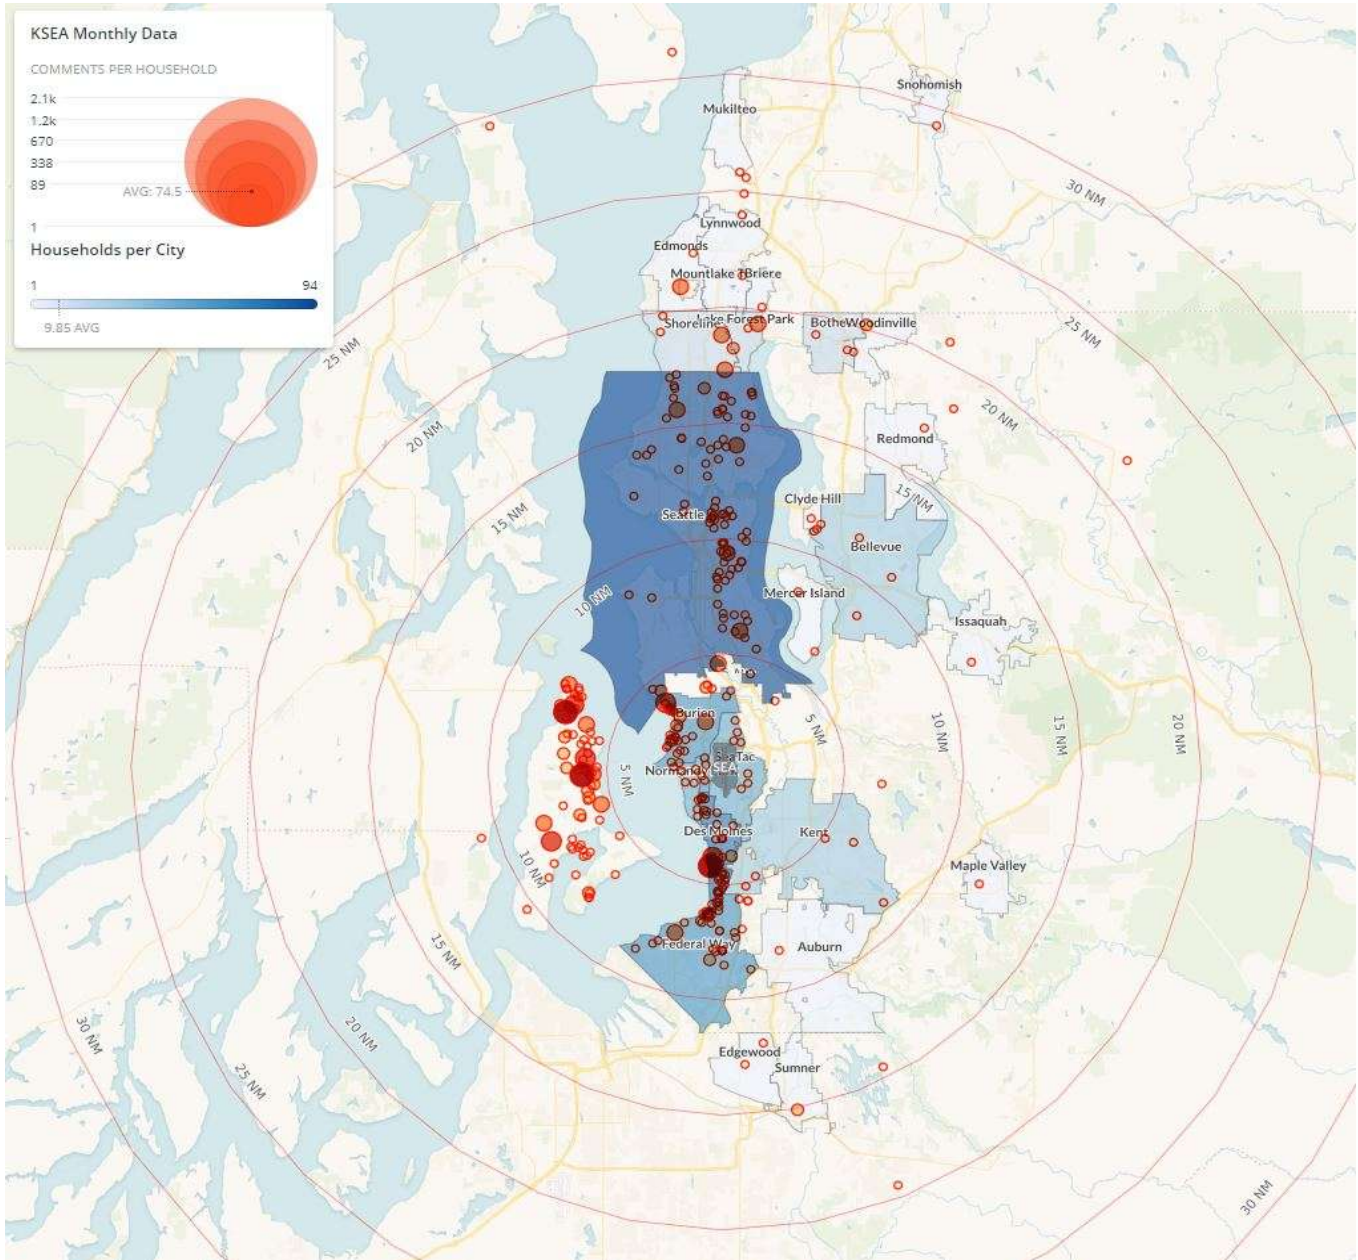

**180,192**

Comments YTD

**980**

Distinct Households YTD

## Noise Comment Map: By City

NOTES: Noise comments from households submitted without valid address information are not depicted on the map.

**353**

Distinct Households

**25,944**

Comments

**180,192**

Comments YTD