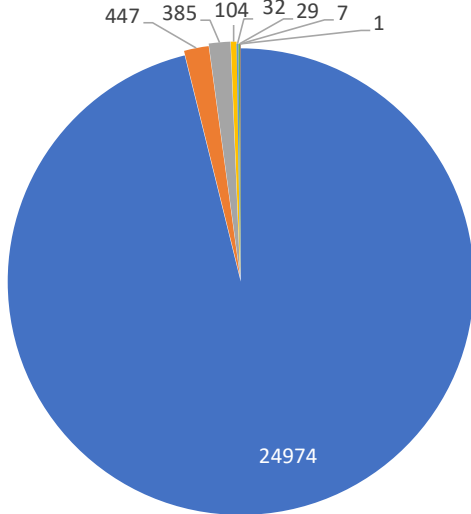

Comment Breakdown: Types & Filing Method

- Noise Annoyance
- Aircraft too low
- Increase in Flight / Noise
- Unspecified
- Request Sound Insulation Info
- Aircraft deviations
- Other
- Fuel Smell / Air Quality

COMMENT TYPE	COMMENTS
Noise Annoyance	24974
Aircraft too low	447
Increase in Flight / Noise	385
Unspecified	104
Request Sound Insulation Info	32
Aircraft deviations	29
Other	7
Fuel Smell / Air Quality	1