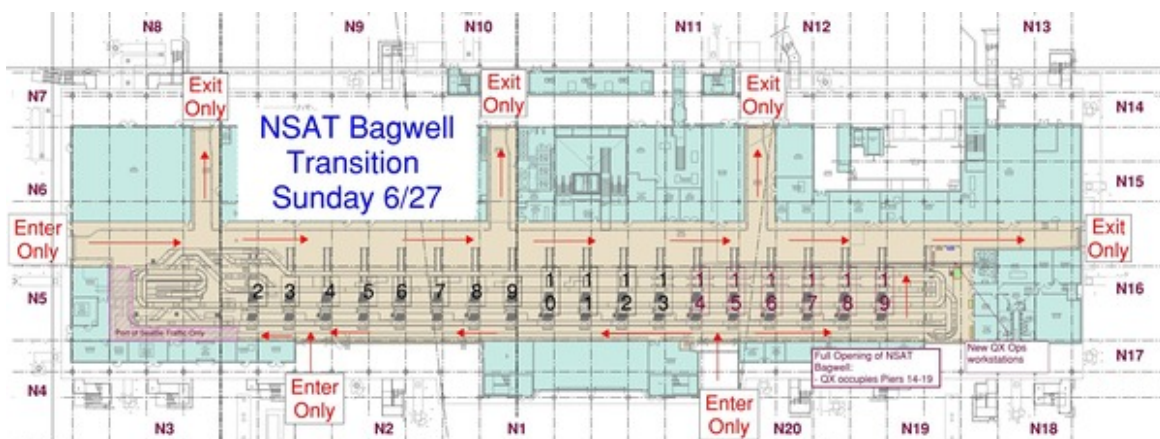

## Please note the following change to North Satellite Bagwell

**EFFECTIVE SUNDAY 6/27/21**

the remainder of the North Satellite bagwell will re-open for operations. This includes a major change to traffic patterns, especially between Gates N15 & N16. Please utilize the traffic patterns identified below in the drawing, signage and markings will be added to the bagwell in the coming days.