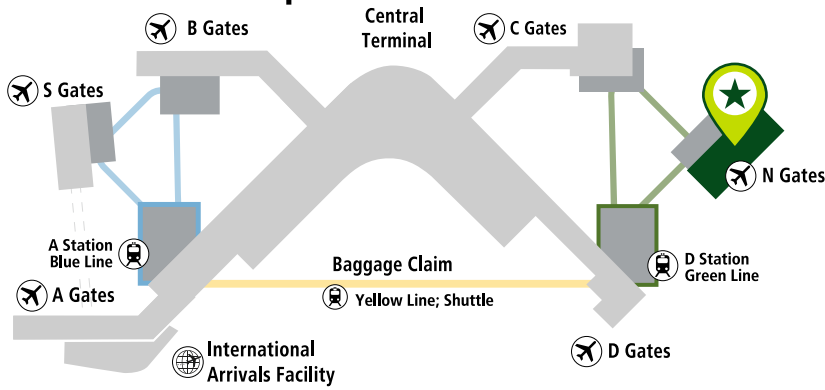

## Locator Map

### Dining

- **Bambuza Vietnam Kitchen & Bar**  
near Gate N19  
Casual sit-down Vietnamese food
- **Caffe D'arte**  
near Gate N13  
Coffee, pastries and Italian-inspired menu
- **SEA Roast Coffeehouse**  
near Gate N9  
Caribou coffee and teas, pastries and more
- **Skillet**  
near Gate N18  
Modern American food diner
- **Tundra Taqueria**  
near Gate N10  
Quick-service Mexican inspired fare offering beer and wine

### Retail

- **Hudson**  
near Gates N2 and N20  
Travel essentials and convenience shop.
- **New Stand**  
near Gate N19  
Travel essentials with unique gift items

### Services

- **Alaska Airlines Customer Service**  
near Gate N12
- **ATM**  
near Gate N12
- **Lucky Shines Shoe Shine**  
near Gate N20  
Shoe shine services

ExploreSEA.org