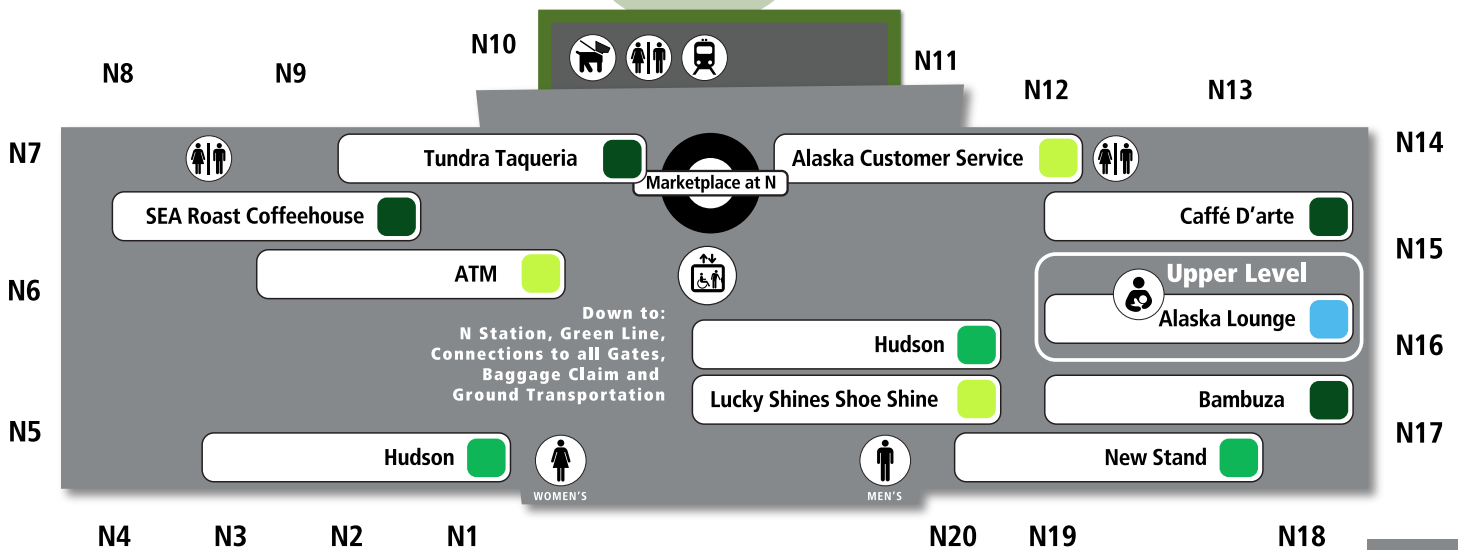

DIRECTORY

Locator Map

Legend

N Gates

N Gates Directory

For a complete listing download the flySEA App

Dining

- **Bambuza Vietnam Kitchen & Bar**
  near Gate N19
  Casual sit-down Vietnamese food
- **Caffe D'arte**
  near Gate N13
  Coffee, pastries and Italian-inspired menu
- **SEA Roast Coffeehouse**
  near Gate N9
  Caribou coffee and teas, pastries and more
- **Skillet**
  near Gate N18
  Modern American food diner
- **Tundra Taqueria**
  near Gate N10
  Quick-service Mexican inspired fare offering beer and wine

Retail

- **Hudson**
  near Gates N2 and N20
  Travel essentials and convenience shop.
- **New Stand**
  near Gate N19
  Travel essentials with unique gift items

Services

- **Alaska Airlines Customer Service**
  near Gate N12
- **ATM**
  near Gate N12
- **Lucky Shines Shoe Shine**
  near Gate N20
  Shoe shine services

ExploreSEA.org