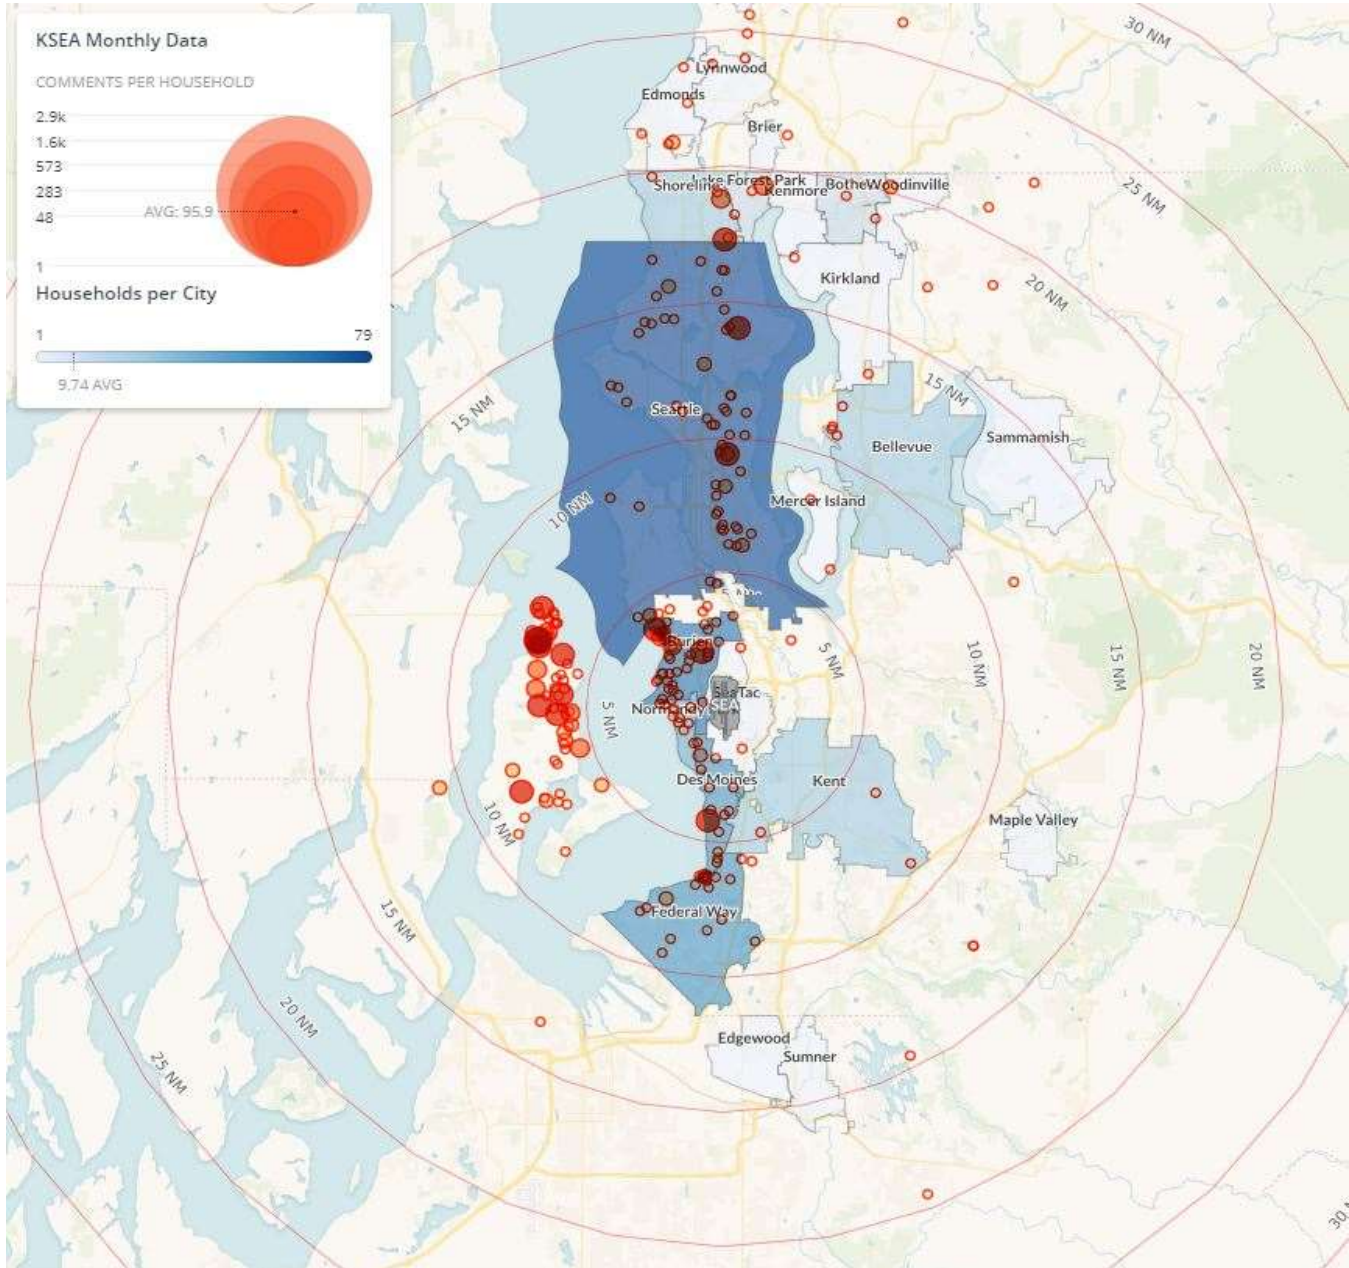

251

Distinct Households

23,974

Comments

253,268

Comments YTD

1,161

Distinct Households YTD

Noise Comment Map: By City

NOTES: Noise comments from households submitted without valid address information are not depicted on the map.