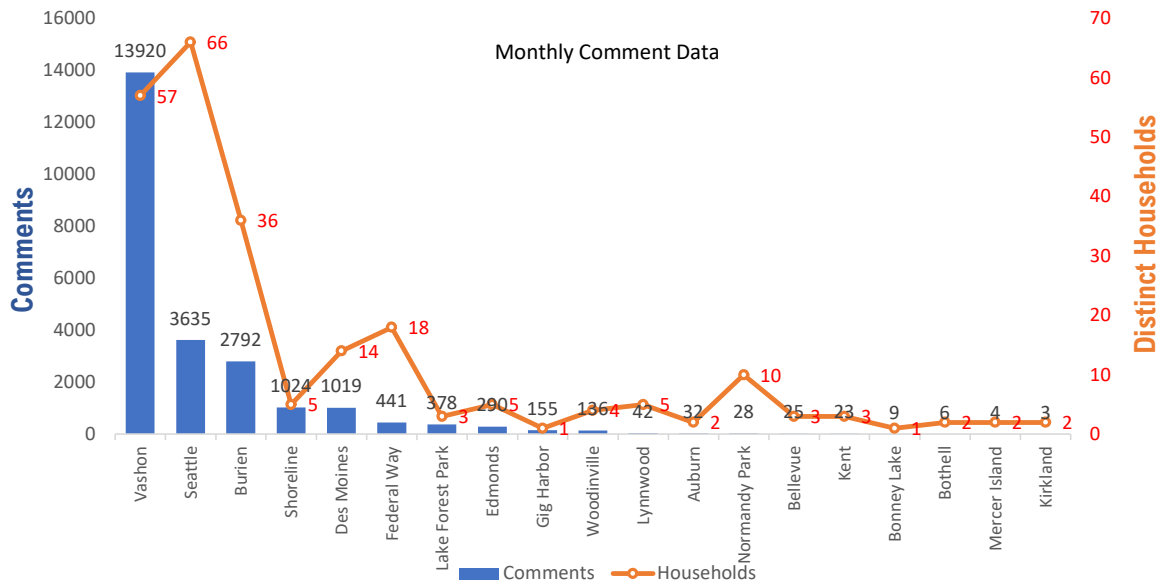

Monthly Totals & Trends

251

Distinct Households

23,974

Comments

253,268

Comments YTD

1,161

Distinct Households YTD

Monthly Totals & Trends: By City

CITY	COMMENTS	DISTINCT HOUSEHOLDS	AVG COMMENTS/ HOUSEHOLD
Vashon	13,920	57	244.2
Seattle	3,635	66	55.1
Burien	2,792	36	77.6
Shoreline	1,024	5	204.8
Des Moines	1,019	14	72.8
Federal Way	441	18	24.5
Lake Forest Park	378	3	126.0
Edmonds	290	5	58.0
Gig Harbor	155	1	155.0
Woodinville	136	4	34.0
Lynnwood	42	5	8.4
Auburn	32	2	16.0
Normandy Park	28	10	2.8
Bellevue	25	3	8.3
Kent	23	3	7.7
Bonney Lake	9	1	9.0
Bothell	6	2	3.0
Mercer Island	4	2	2.0
Kirkland	3	2	1.5
SeaTac	2	2	1.0
OTHER	10	10	1.0
Totals	23,974	251	95.5