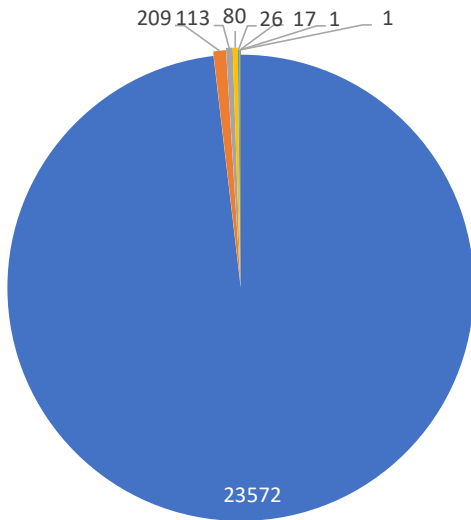

Comment Breakdown: Types & Filing Method

- Noise Annoyance
- Aircraft too low
- Increase in Flight / Noise
- Unspecified
- Aircraft deviations
- Request Sound Insulation Info
- Add to mailing list
- Other

COMMENT TYPE	COMMENTS
Noise Annoyance	23572
Aircraft too low	209
Increase in Flight / Noise	113
Unspecified	80
Aircraft deviations	26
Request Sound Insulation Info	17
Add to mailing list	1
Other	1