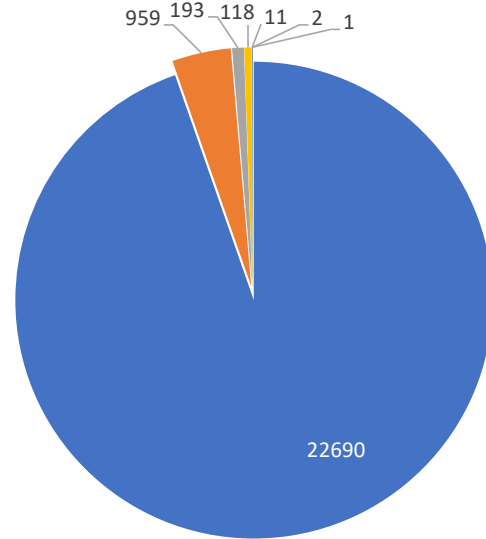

- Web App
- Mobile
- Hotline
- Webform
- MobileVue
- Email
- Manual

METHOD RECEIVED	COUNT
Web App	22690
Mobile	959
Hotline	193
Webform	118
MobileVue	11
Manual	1