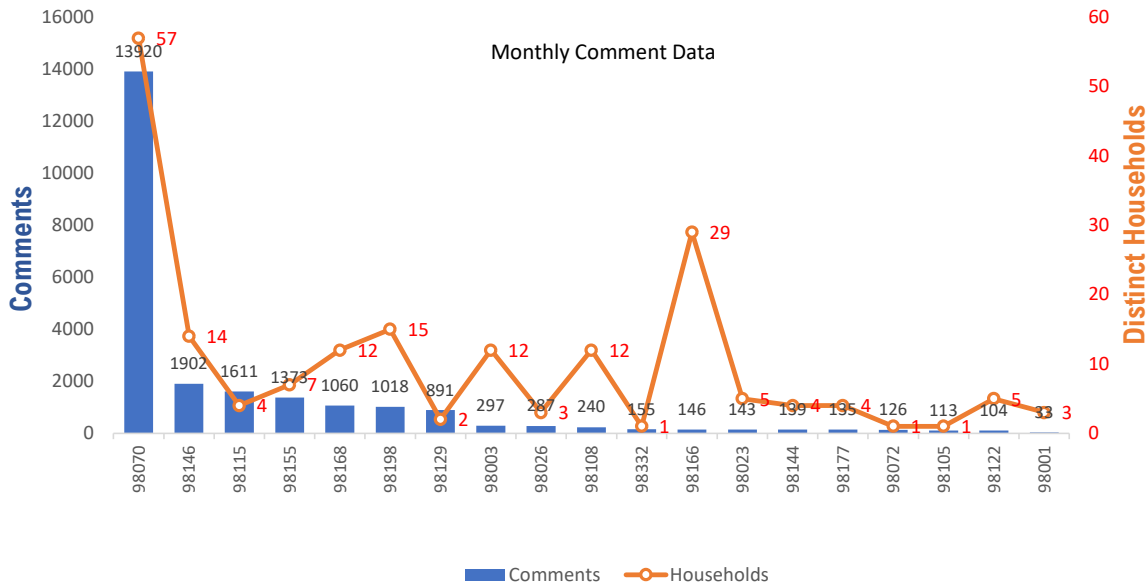

Monthly Totals & Trends

251

Distinct Households

23,974

Comments

253,268

Comments YTD

1,161

Distinct Households YTD

Monthly Totals & Trends: By Zip Code

ZIP CODE	COMMENTS	DISTINCT HOUSEHOLDS	AVG COMMENTS/ HOUSEHOLD
98070	13,920	57	244
98146	1,902	14	136
98115	1,611	4	403
98155	1,373	7	196
98168	1,060	12	88
98198	1,018	15	68
98129	891	2	446
98003	297	12	25
98026	287	3	96
98108	240	12	20
98332	155	1	155
98166	146	29	5
98023	143	5	29
98144	139	4	35
98177	135	4	34
98072	126	1	126
98105	113	1	113
98122	104	5	21
98001	33	3	11
98102	33	4	8
OTHER	248	56	4
Totals	23,974	251	96