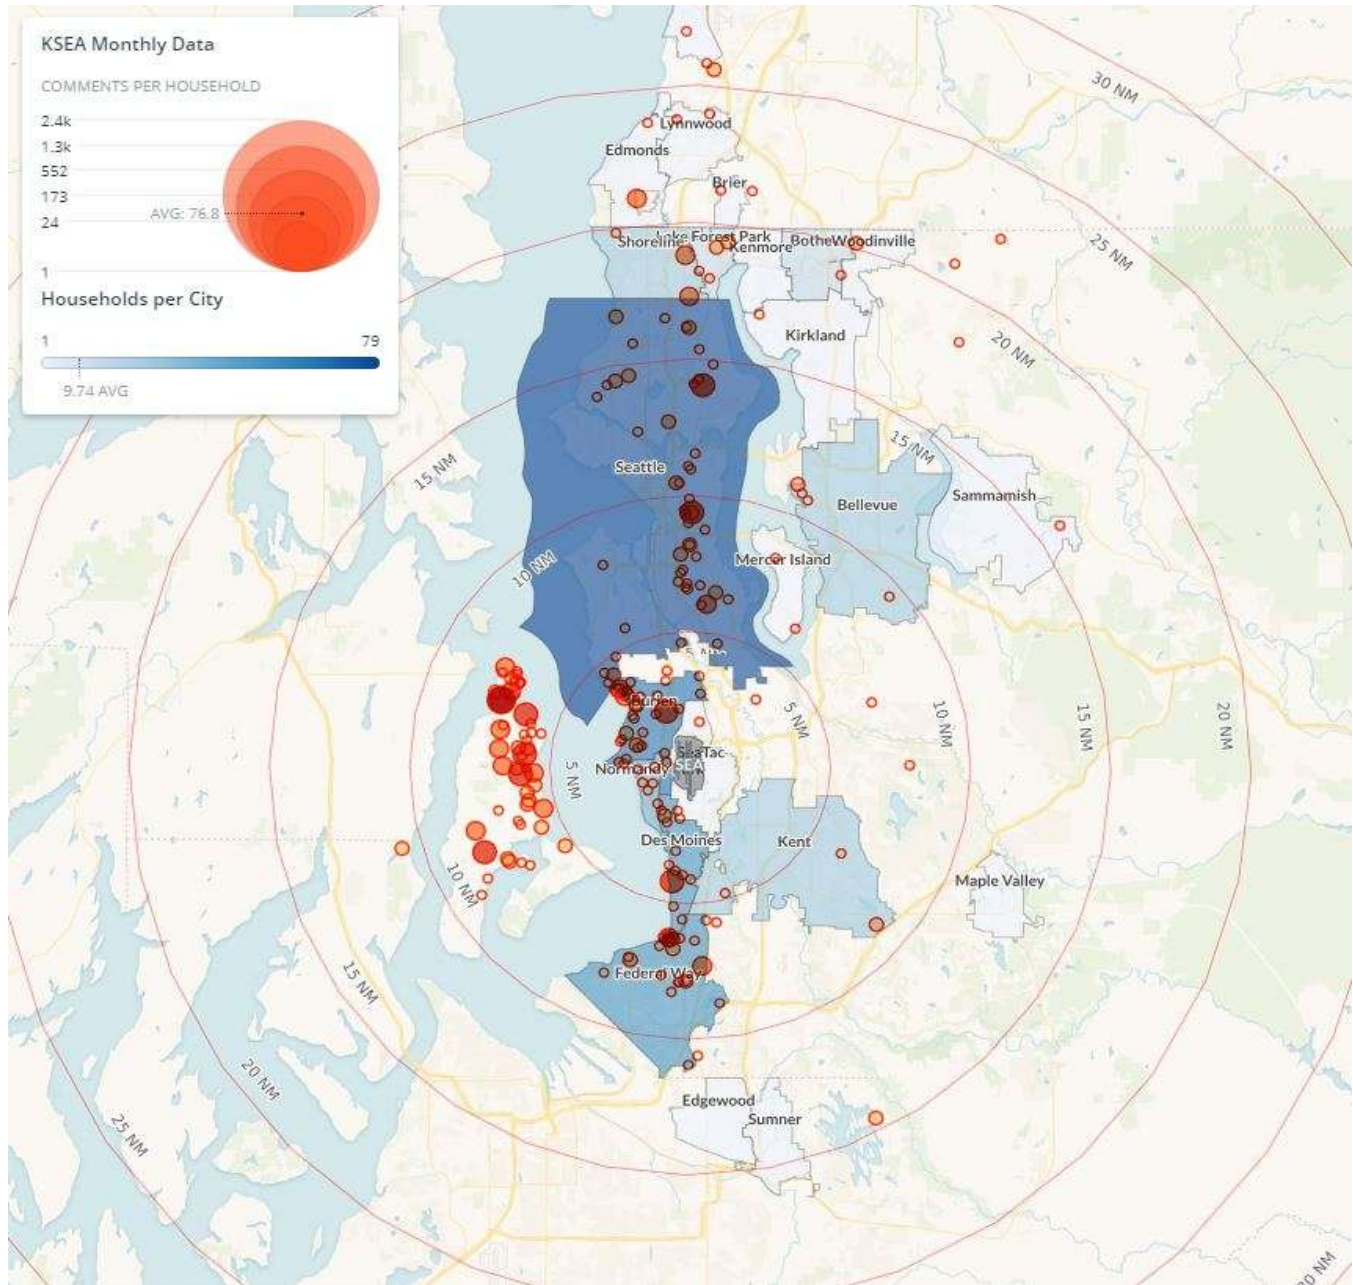

222

Distinct Households

17,052

Comments

270,320

Comments YTD

1,196

Distinct Households YTD

Noise Comment Map: By City

NOTES: Noise comments from households submitted without valid address information are not depicted on the map.