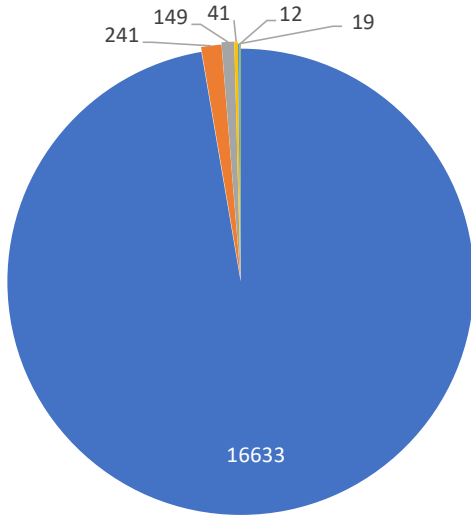

Comment Breakdown: Types & Filing Method

- Noise Annoyance
- Increase in Flight / Noise
- Aircraft too low
- Unspecified
- Request Sound Insulation Info
- Aircraft deviations

COMMENT TYPE	COMMENTS
Noise Annoyance	16633
Increase in Flight / Noise	241
Aircraft too low	149
Unspecified	41
Request Sound Insulation Info	19
Aircraft deviations	12