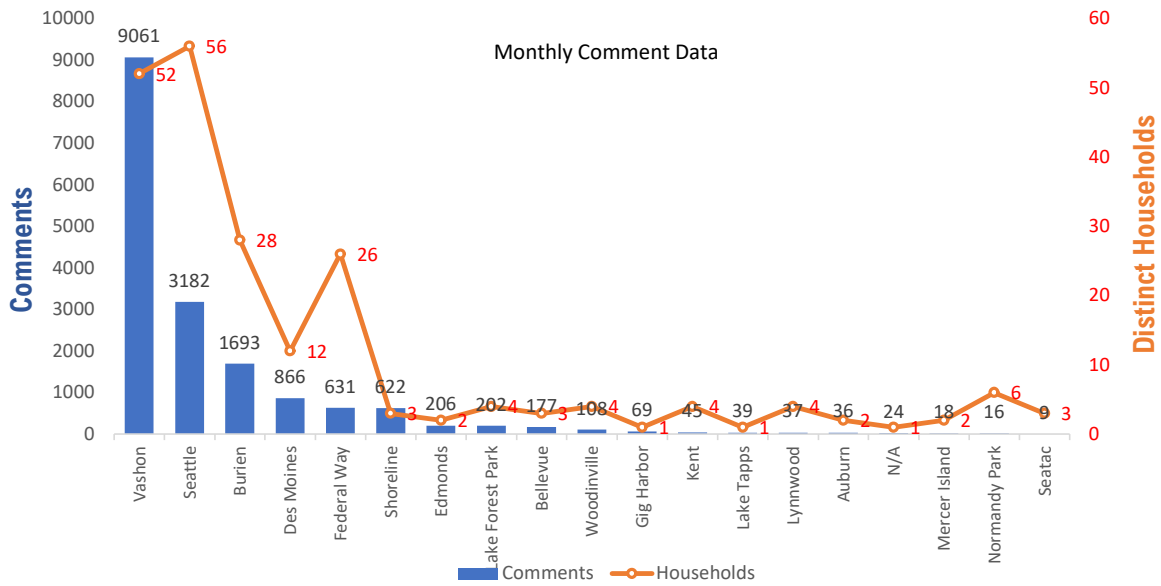

## Monthly Totals & Trends

**222**

Distinct Households

**17,052**

Comments

**270,320**

Comments YTD

**1,196**

Distinct Households YTD

## Monthly Totals & Trends: By City

CITY	COMMENTS	DISTINCT HOUSEHOLDS	AVG COMMENTS/ HOUSEHOLD
Vashon	9,061	52	174
Seattle	3,182	56	57
Burien	1,693	28	60
Des Moines	866	12	72
Federal Way	631	26	24
Shoreline	622	3	207
Edmonds	206	2	103
Lake Forest Park	202	4	51
Bellevue	177	3	59
Woodinville	108	4	27
Gig Harbor	69	1	69
Kent	45	4	11
Lake Tapps	39	1	39
Lynnwood	37	4	9
Auburn	36	2	18
N/A	24	1	24
Mercer Island	18	2	9
Normandy Park	16	6	3
Seatac	9	3	3
Renton	5	2	3
OTHER	6	6	1
<b>Totals</b>	<b>17,052</b>	<b>222</b>	<b>77</b>