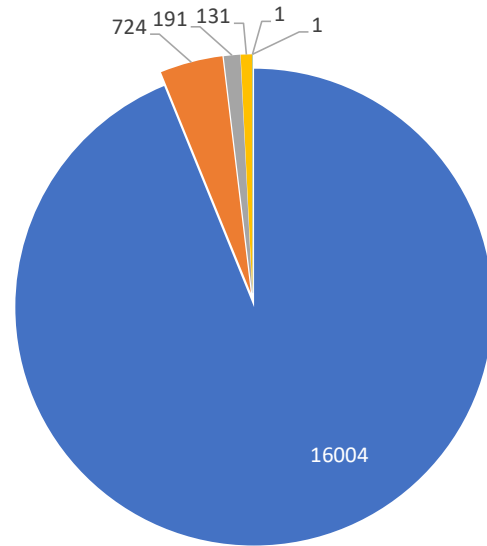

- Web App
- Mobile
- Webform
- Hotline
- Email
- PublicVue

METHOD RECEIVED	COUNT
Web App	16004
Mobile	724
Webform	191
Hotline	131
PublicVue	1
Email	1