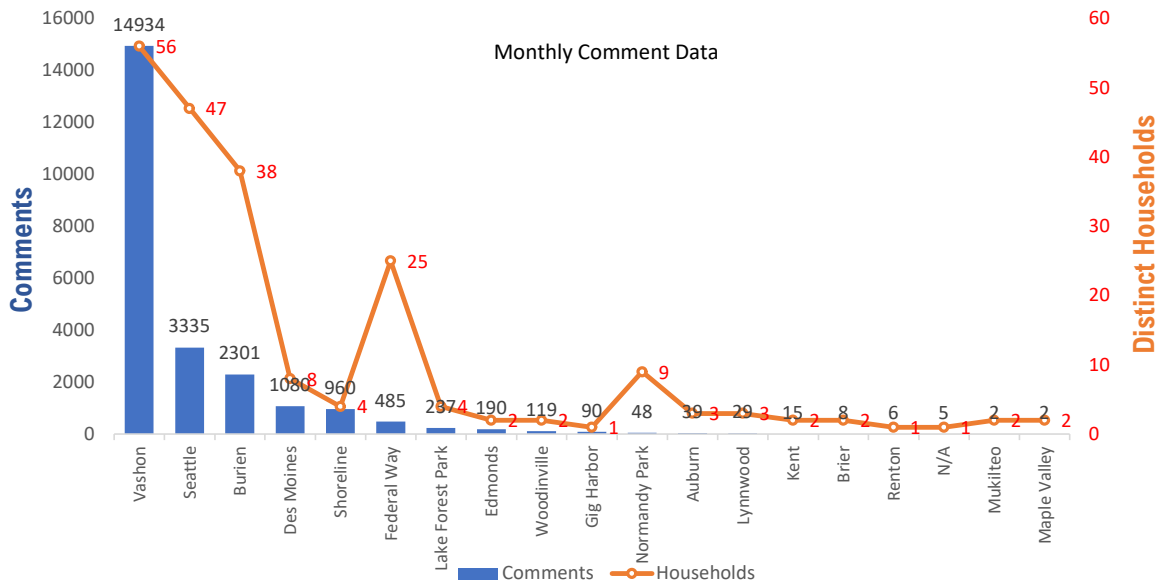

Monthly Totals & Trends

223

Distinct Households

23,897

Comments

23,897

Comments YTD

223

Distinct Households YTD

Monthly Totals & Trends: By City

CITY	COMMENTS	DISTINCT HOUSEHOLDS	AVG COMMENTS/ HOUSEHOLD
Vashon	14,934	56	266.7
Seattle	3,335	47	71.0
Burien	2,301	38	60.6
Des Moines	1,080	8	135.0
Shoreline	960	4	240.0
Federal Way	485	25	19.4
Lake Forest Park	237	4	59.3
Edmonds	190	2	95.0
Woodinville	119	2	59.5
Gig Harbor	90	1	90.0
Normandy Park	48	9	5.3
Auburn	39	3	13.0
Lynnwood	29	3	9.7
Kent	15	2	7.5
Brier	8	2	4.0
Renton	6	1	6.0
N/A	5	1	5.0
Mukilteo	2	2	1.0
Bothell	2	2	1.0
Maple Valley	2	2	1.0
OTHER	10	9	1
Totals	23,897	223	107.2