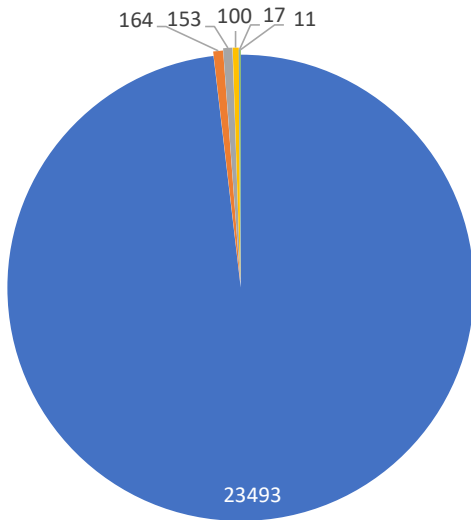

Comment Breakdown: Types & Filing Method

- Noise Annoyance
- Increase in Flight / Noise
- Aircraft too low
- Unspecified
- Aircraft deviations
- Request Sound Insulation Info

COMMENT TYPE	COMMENTS
Noise Annoyance	23493
Increase in Flight / Noise	164
Aircraft too low	153
Unspecified	100
Aircraft deviations	17
Request Sound Insulation Info	11