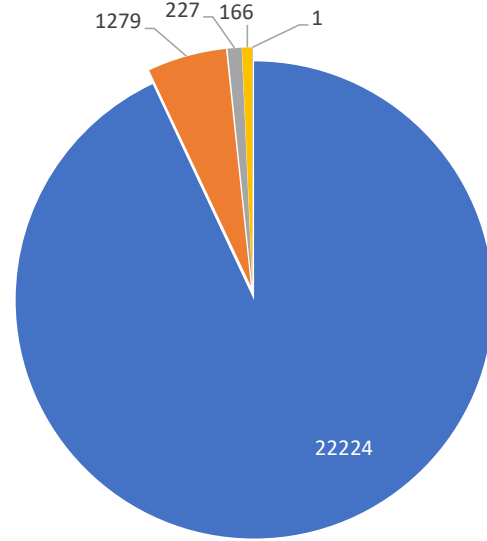

- Web App
- Mobile
- Hotline
- Webform
- PublicVue

METHOD RECEIVED	COUNT
Web App	22224
Mobile	1279
Hotline	227
Webform	166
PublicVue	1