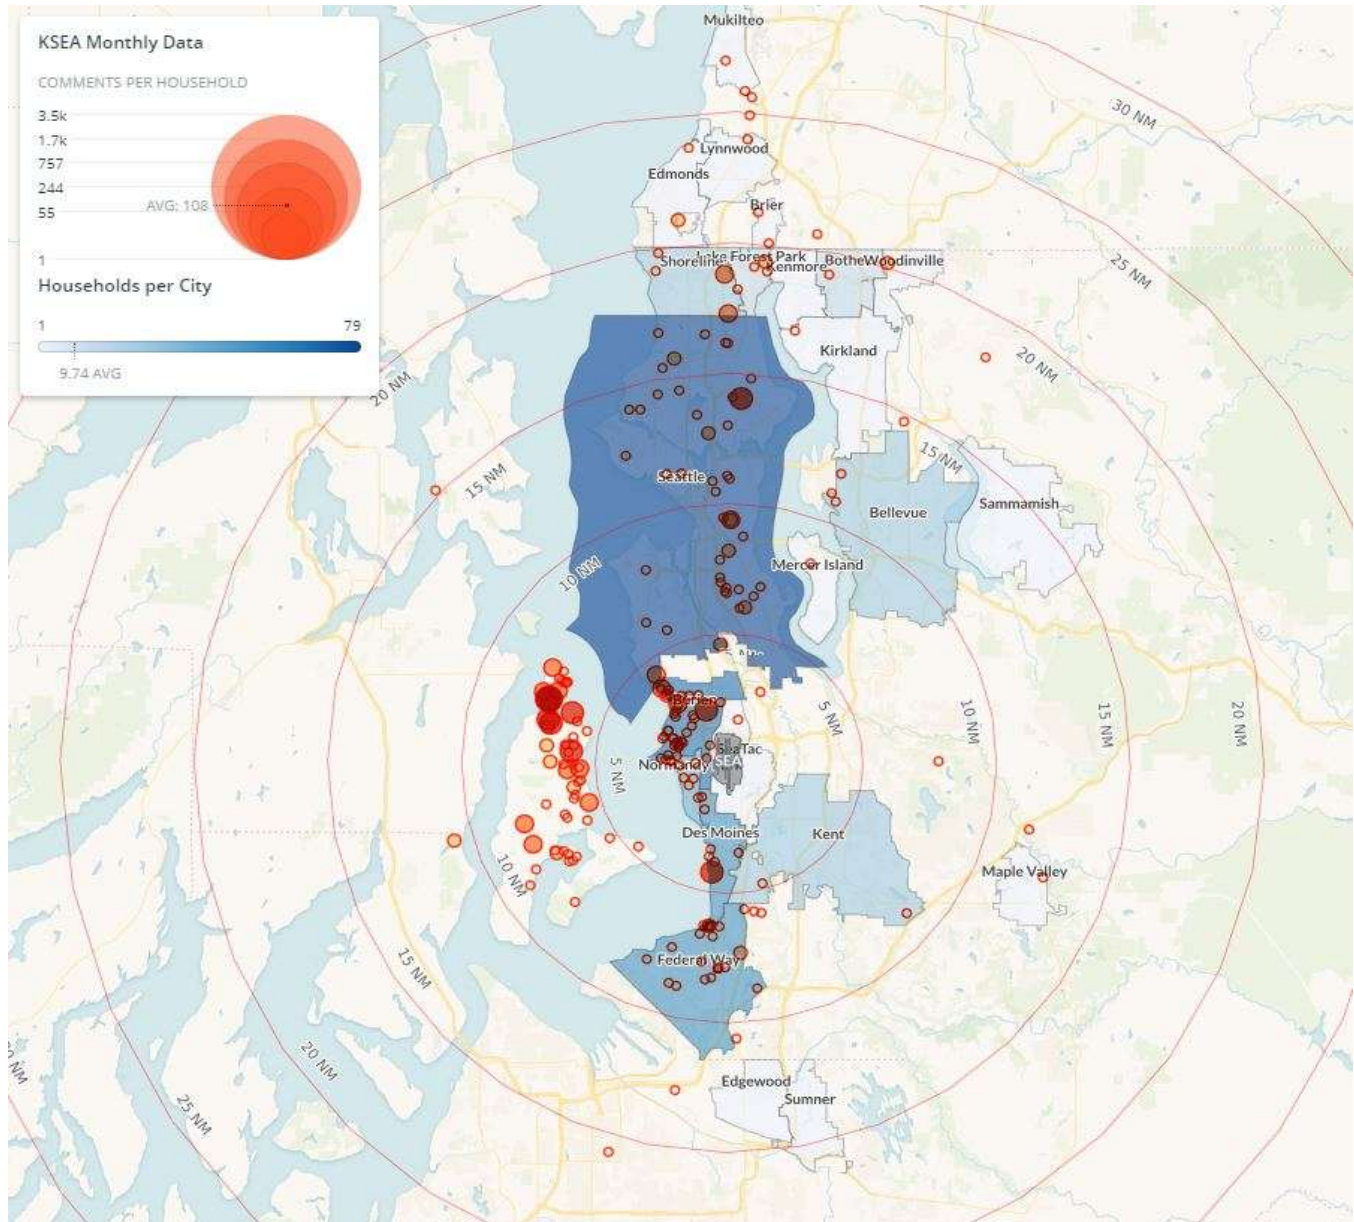

223

Distinct Households

23,897

Comments

23,897

Comments YTD

223

Distinct Households YTD

Noise Comment Map: By City

NOTES: Noise comments from households submitted without valid address information are not depicted on the map.