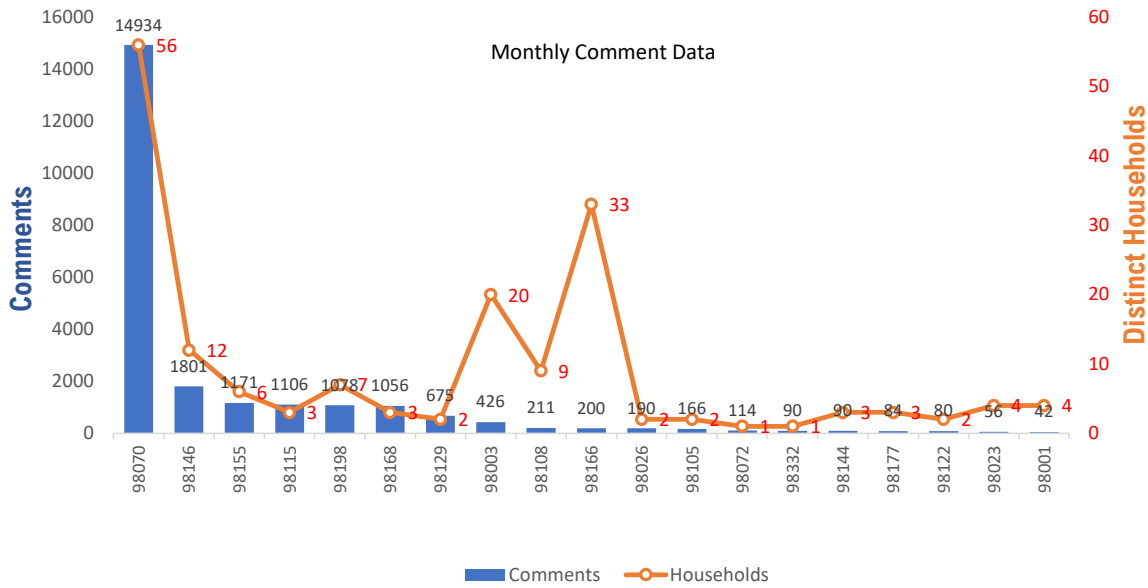

Monthly Totals & Trends

223

Distinct Households

23,897

Comments

23,897

Comments YTD

223

Distinct Households YTD

Monthly Totals & Trends: By Zip Code

ZIP CODE	COMMENTS	DISTINCT HOUSEHOLDS	AVG COMMENTS/ HOUSEHOLD
98070	14,934	56	266.7
98198	1,078	7	154.0
98003	426	20	21.3
98108	211	9	23.4
98146	1,801	12	150.1
98155	1,171	6	195.2
98166	200	33	6.1
98168	1,056	3	352.0
98115	1,106	3	368.7
98023	56	4	14.0
98125	40	2	20.0
98144	90	3	30.0
98122	80	2	40.0
98177	84	3	28.0
98001	42	4	10.5
98026	190	2	95.0
98105	166	2	83.0
98072	114	1	114.0
98129	675	2	337.5
98332	90	1	90.0
OTHER	287	48	6.0
Totals	23,897	223	107.2