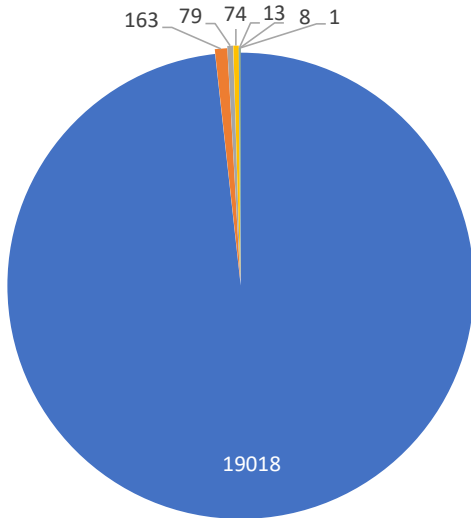

Comment Breakdown: Types & Filing Method

- Noise Annoyance
- Aircraft too low
- Increase in Flight / Noise
- Unspecified
- Aircraft deviations
- Request Sound Insulation Info
- Other

COMMENT TYPE	COMMENTS
Noise Annoyance	19018
Aircraft too low	163
Increase in Flight / Noise	79
Unspecified	74
Aircraft deviations	13
Request Sound Insulation Info	8
Other	1