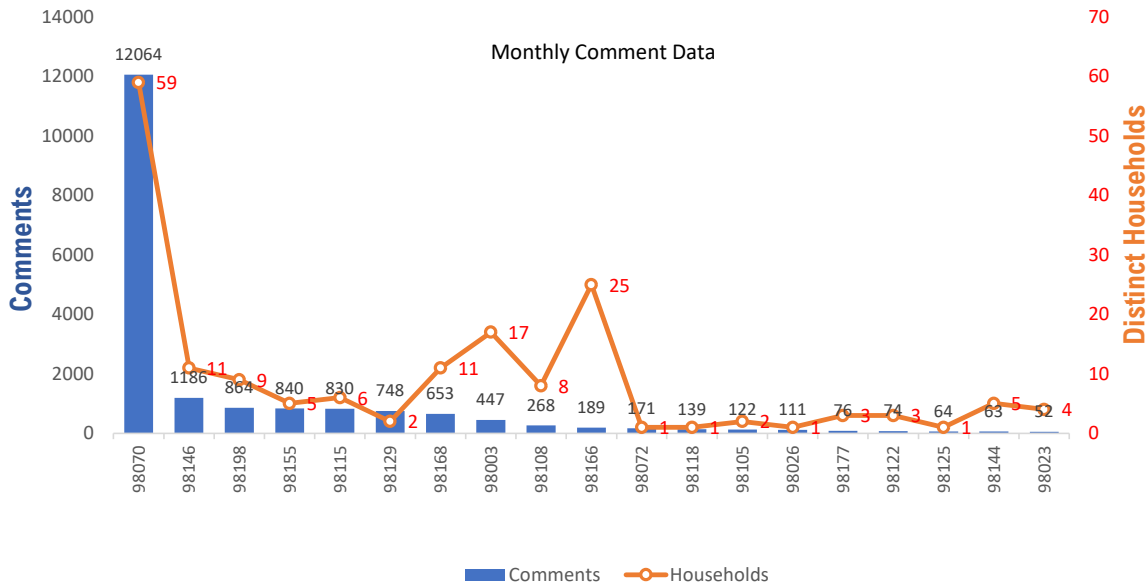

Monthly Totals & Trends

224

Distinct Households

19,338

Comments

43,235

Comments YTD

292

Distinct Households YTD

Monthly Totals & Trends: By Zip Code

ZIP CODE	COMMENTS	DISTINCT HOUSEHOLDS	AVG COMMENTS/ HOUSEHOLD
98070	12,064	59	204.5
98198	864	9	96.0
98003	447	17	26.3
98108	268	8	33.5
98146	1,186	11	107.8
98118	139	1	139.0
98155	840	5	168.0
98166	189	25	7.6
98168	653	11	59.4
98115	830	6	138.3
98023	52	4	13.0
98125	64	1	64.0
98144	63	5	12.6
98122	74	3	24.7
98177	76	3	25.3
98026	111	1	111.0
98105	122	2	61.0
98072	171	1	171.0
98129	748	2	374.0
98332	48	1	48.0
OTHER	329	49	6.7
Totals	19,338	224	86.3