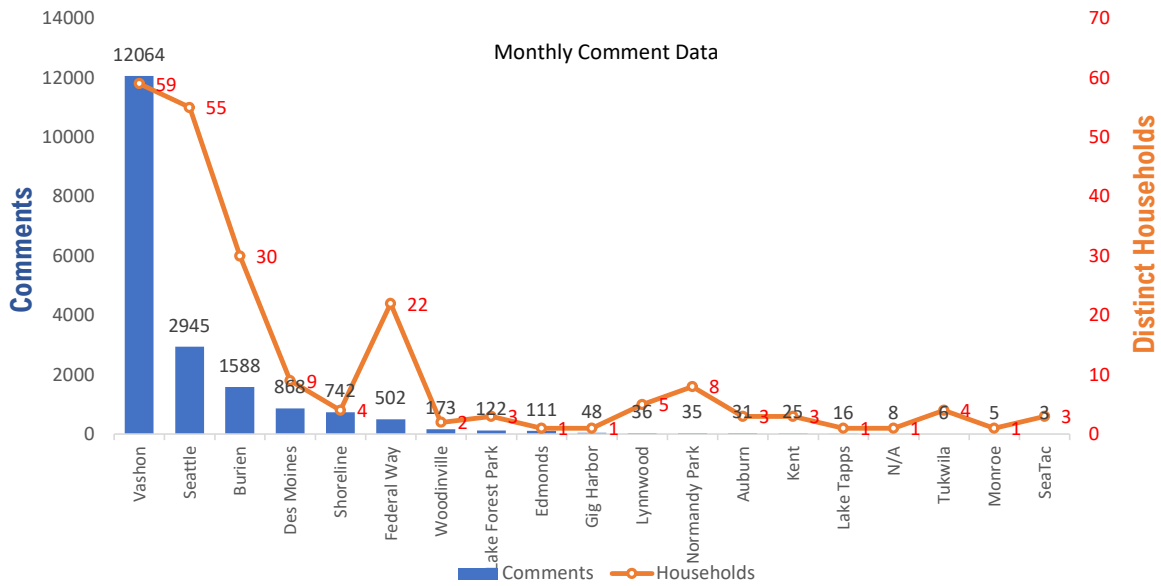

Monthly Totals & Trends

224

Distinct Households

19,338

Comments

43,235

Comments YTD

292

Distinct Households YTD

Monthly Totals & Trends: By City

CITY	COMMENTS	DISTINCT HOUSEHOLDS	AVG COMMENTS/ HOUSEHOLD
Vashon	12,064	59	204.5
Seattle	2,945	55	53.5
Burien	1,588	30	52.9
Des Moines	868	9	96.4
Shoreline	742	4	185.5
Federal Way	502	22	22.8
Woodinville	173	2	86.5
Lake Forest Park	122	3	40.7
Edmonds	111	1	111.0
Gig Harbor	48	1	48.0
Lynnwood	36	5	7.2
Normandy Park	35	8	4.4
Auburn	31	3	10.3
Kent	25	3	8.3
Lake Tapps	16	1	16.0
N/A	8	1	8.0
Tukwila	6	4	1.5
Monroe	5	1	5.0
SeaTac	3	3	1.0
Brier	2	2	1.0
OTHER	8	7	1.1
Totals	19,338	224	86.3