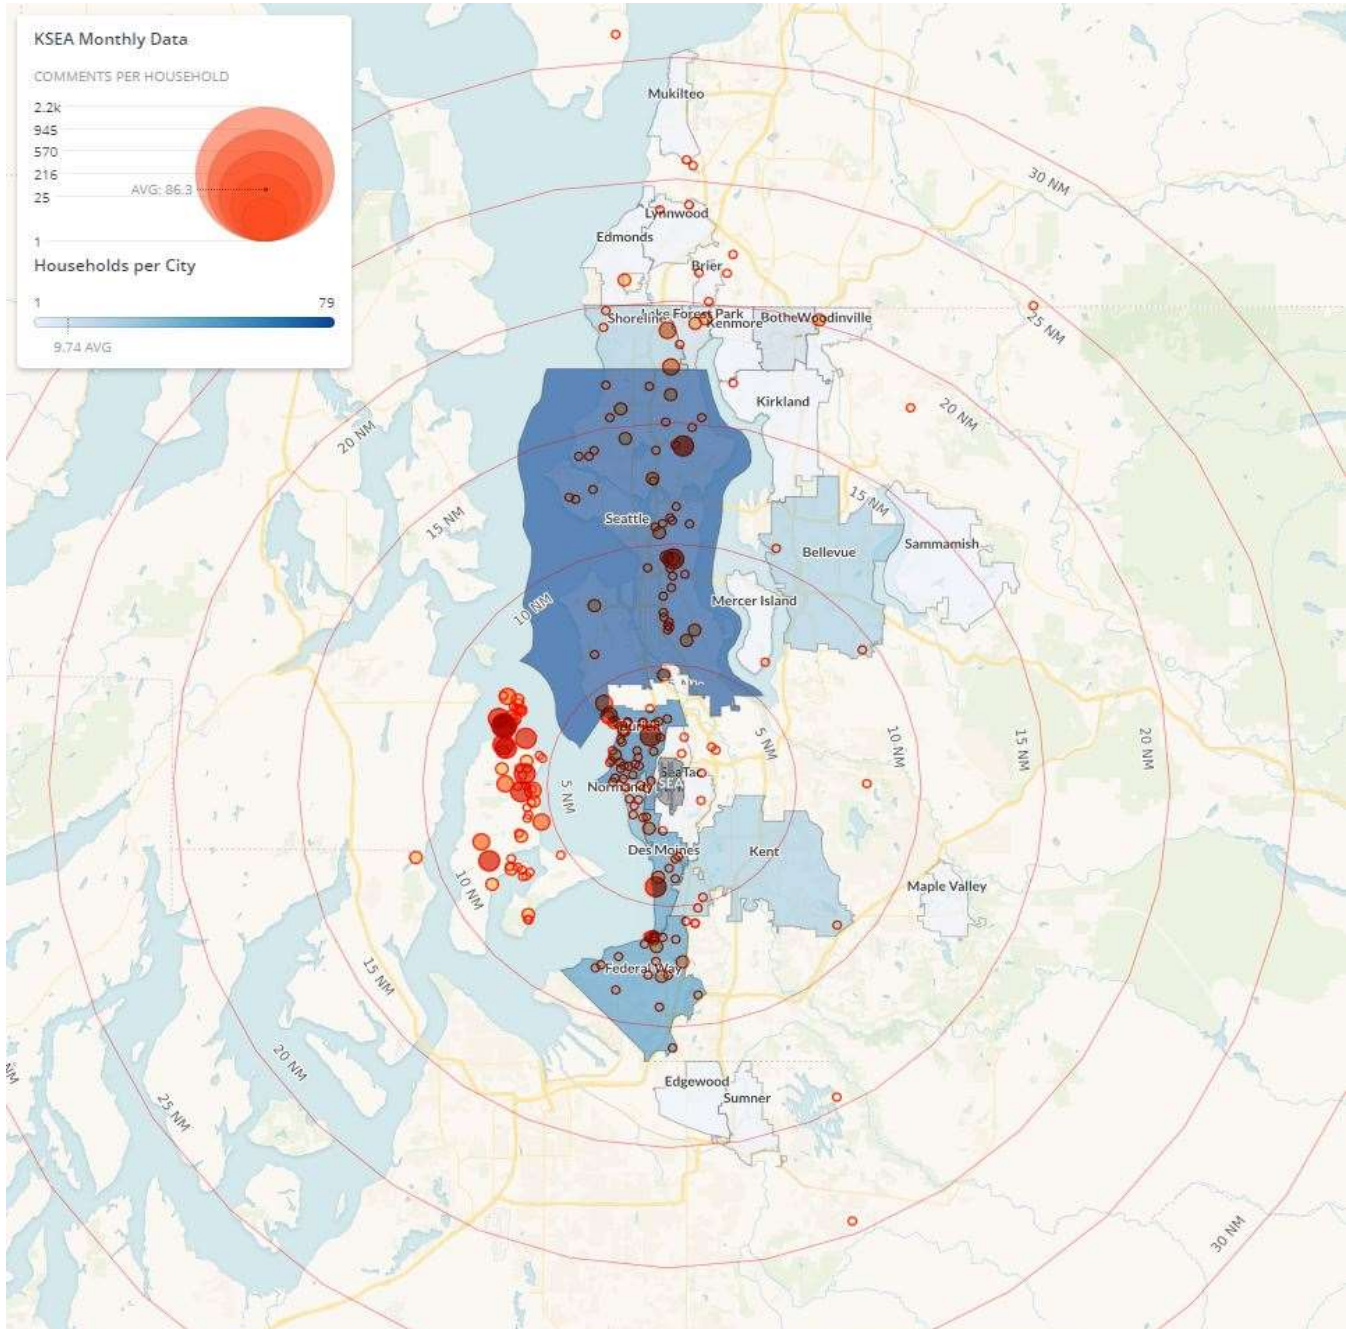

224

Distinct Households

19,338

Comments

43,235

Comments YTD

292

Distinct Households YTD

Noise Comment Map: By City

NOTES: Noise comments from households submitted without valid address information are not depicted on the map.