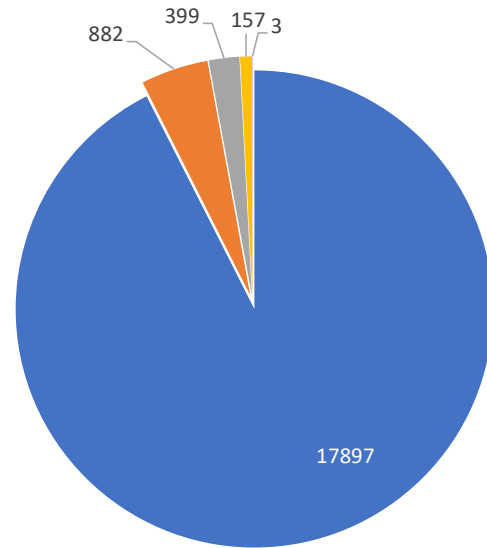

- Web App
- Mobile
- Webform
- Hotline
- MobileVue

METHOD RECEIVED	COUNT
Web App	17897
Mobile	882
Webform	399
Hotline	157
MobileVue	3