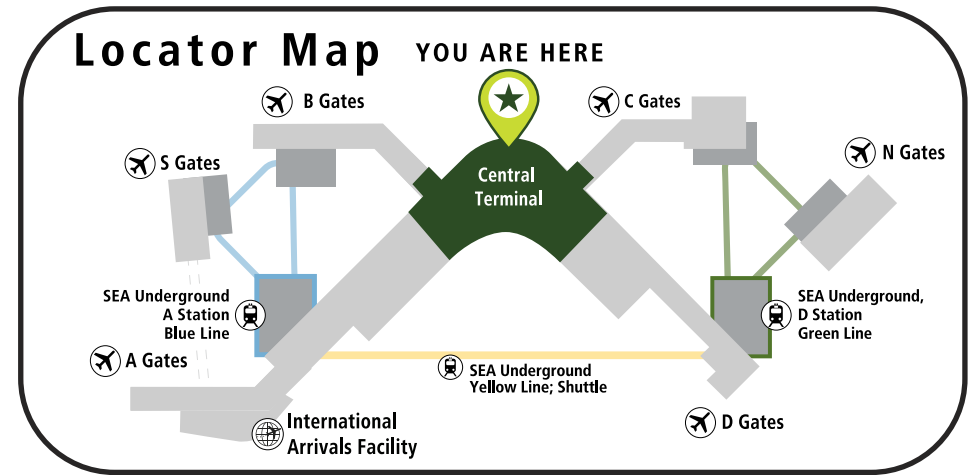

SEA Central Terminal Map

Legend

- Dining
- Retail
- Services
- Airline Clubs
-  Exit Secure Area
-  Children's Play Area
-  Information Booth
-  Nursing Room
-  Pet Relief Area
-  Police
-  Restrooms
-  Water Refill Station

SEA
SEATTLE-TACOMA INTERNATIONAL AIRPORT
DINING | RETAIL
For dining and retail options visit ExploreSEA.org

Additional Information:

- Dining Options: Diletante Mocha Cafe, Evergreens, Koi Shi Sushi Bento, Lucky Louie Fish Shack, Pei Wei Asian Kitchen, Pallino, Vyne Tasting Room, Starbucks Evening, Trailhead BBQ Bar
- Retail Options: Coach, Dufry Duty Free, Fireworks, Hudson, MAC, Made in Washington, SUBPOP
- Services include, ATMs, Children's Play Area, Information Booth, Nursing Room, Vending, Water filling Station
- Airline Clubs include, Alaska Lounge, Delta Sky Club