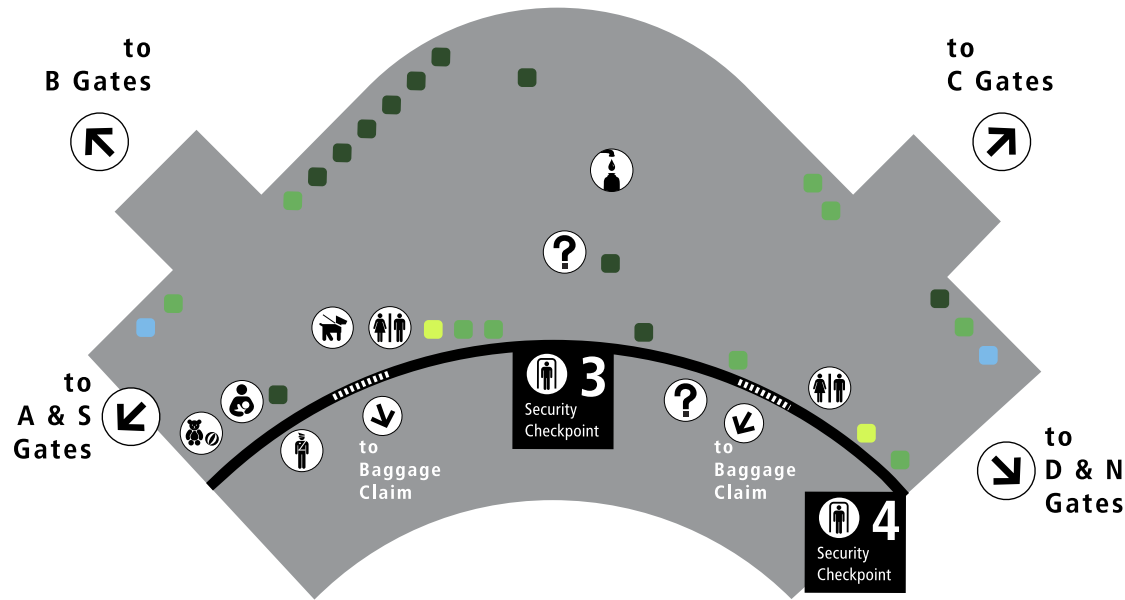

SEA Central Terminal Map

Legend

- Dining
- Retail
- Services
- Airline Clubs
-  Exit Secure Area
-  Children's Play Area
-  Information Booth
-  Nursing Room
-  Pet Relief Area
-  Police
-  Restrooms
-  Water Refill Station

SEA
SEATTLE-TACOMA INTERNATIONAL AIRPORT
DINING | RETAIL
For dining and retail options visit ExploreSEA.org

Additional Information:

- Dining Options: Diletante Mocha Cafe, Evergreens, Koi Shi Sushi Bento, Lucky Louie Fish Shack, Pei Wei Asian Kitchen, Pallino, Vyne Tasting Room, Starbucks Evening, Trailhead BBQ Bar
- Retail Options: Coach, Dufry Duty Free, Fireworks, Hudson, MAC, Made in Washington, SUBPOP
- Services include, ATMs, Children's Play Area, Information Booth, Nursing Room, Vending, Water filling Station
- Airline Clubs include, Alaska Lounge, Delta Sky Club