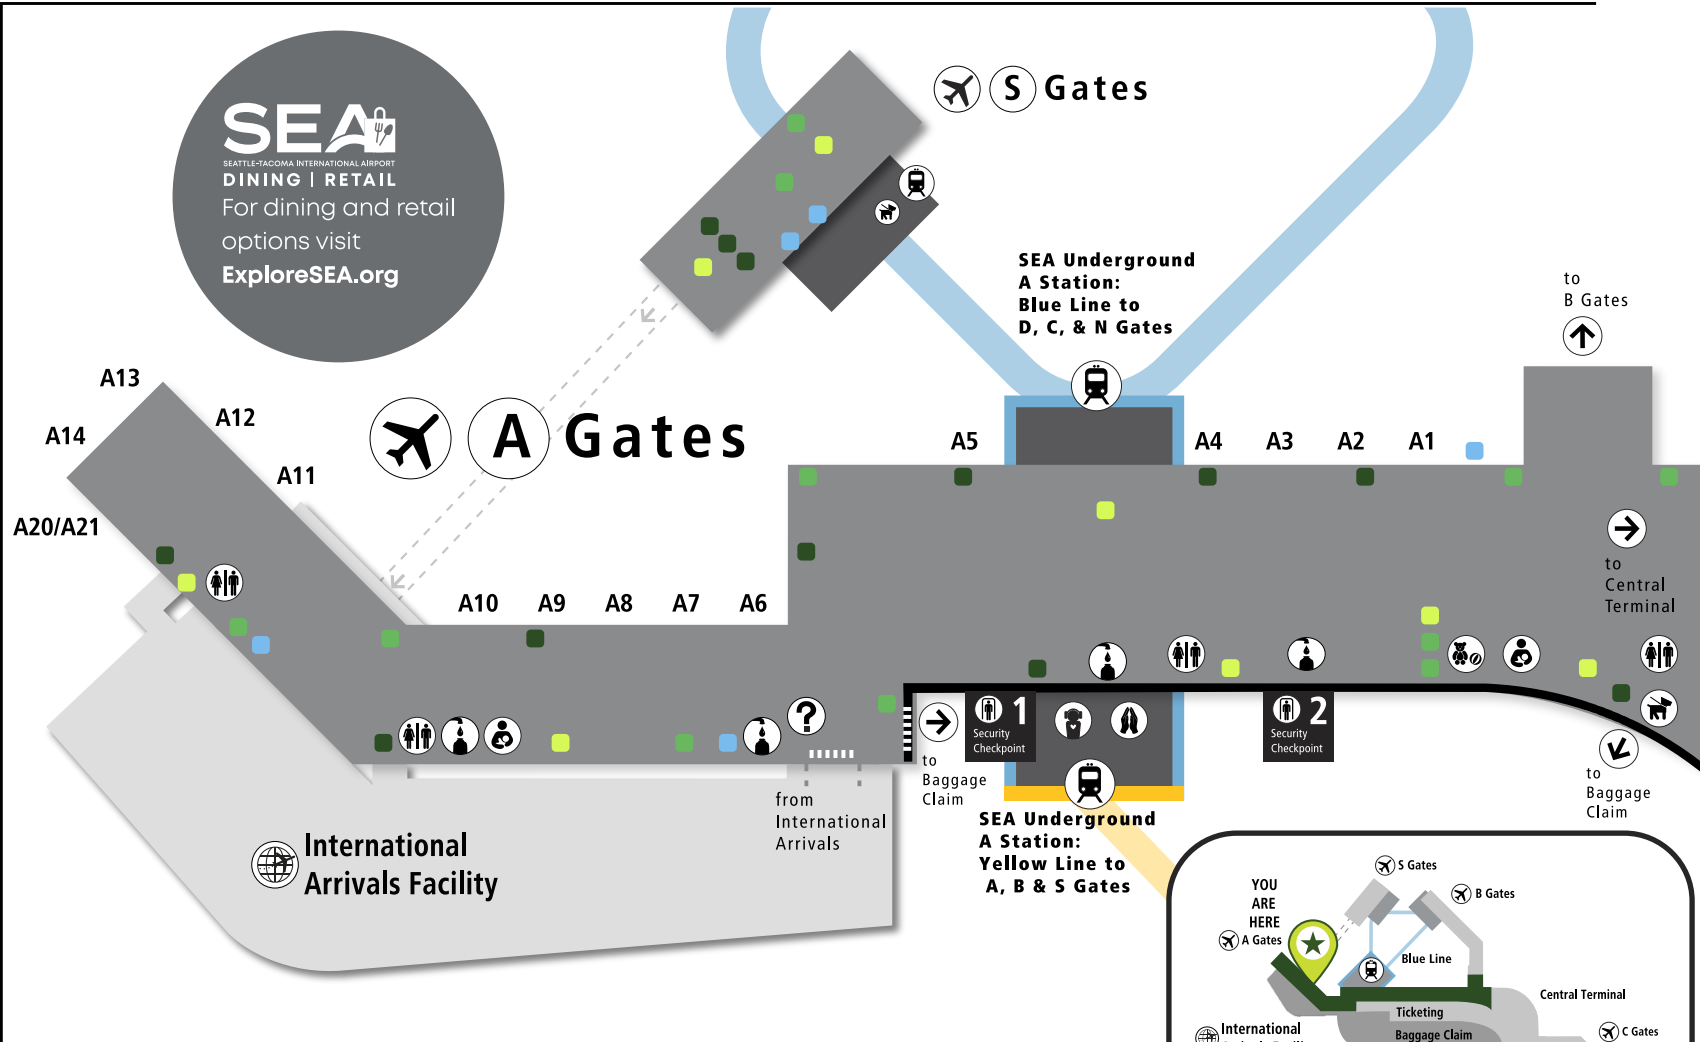

# SEA Concourse A Map

## Legend

- Dining
- Retail
- Services
- Airline Clubs
-  Exit Secure Area
-  Children's Play Area
-  Information Booth
-  Meditation Room
-  Nursing Room
-  Pet Relief Area
-  Restrooms
-  Sensory Room
-  Water Refill Station

## Additional Information:

Dining Options: Africa Lounge, Capitol Hill Food Hall, Floret by Cafe Flora, La Pisa Cafe, Manchu Wok, Mountain Room Bar, QDOBA

Retail Options: Dufry Duty Free, Hudson, InMotion, Lady Yum, Sacred Circle Gift Shop, Swarovski

Services include, ATMs, Children's Play Area, Meditation Room, Nursing Room, Sensory Room, Vending

Airline Clubs include, Delta Sky Club, The Club at SEA, United Club