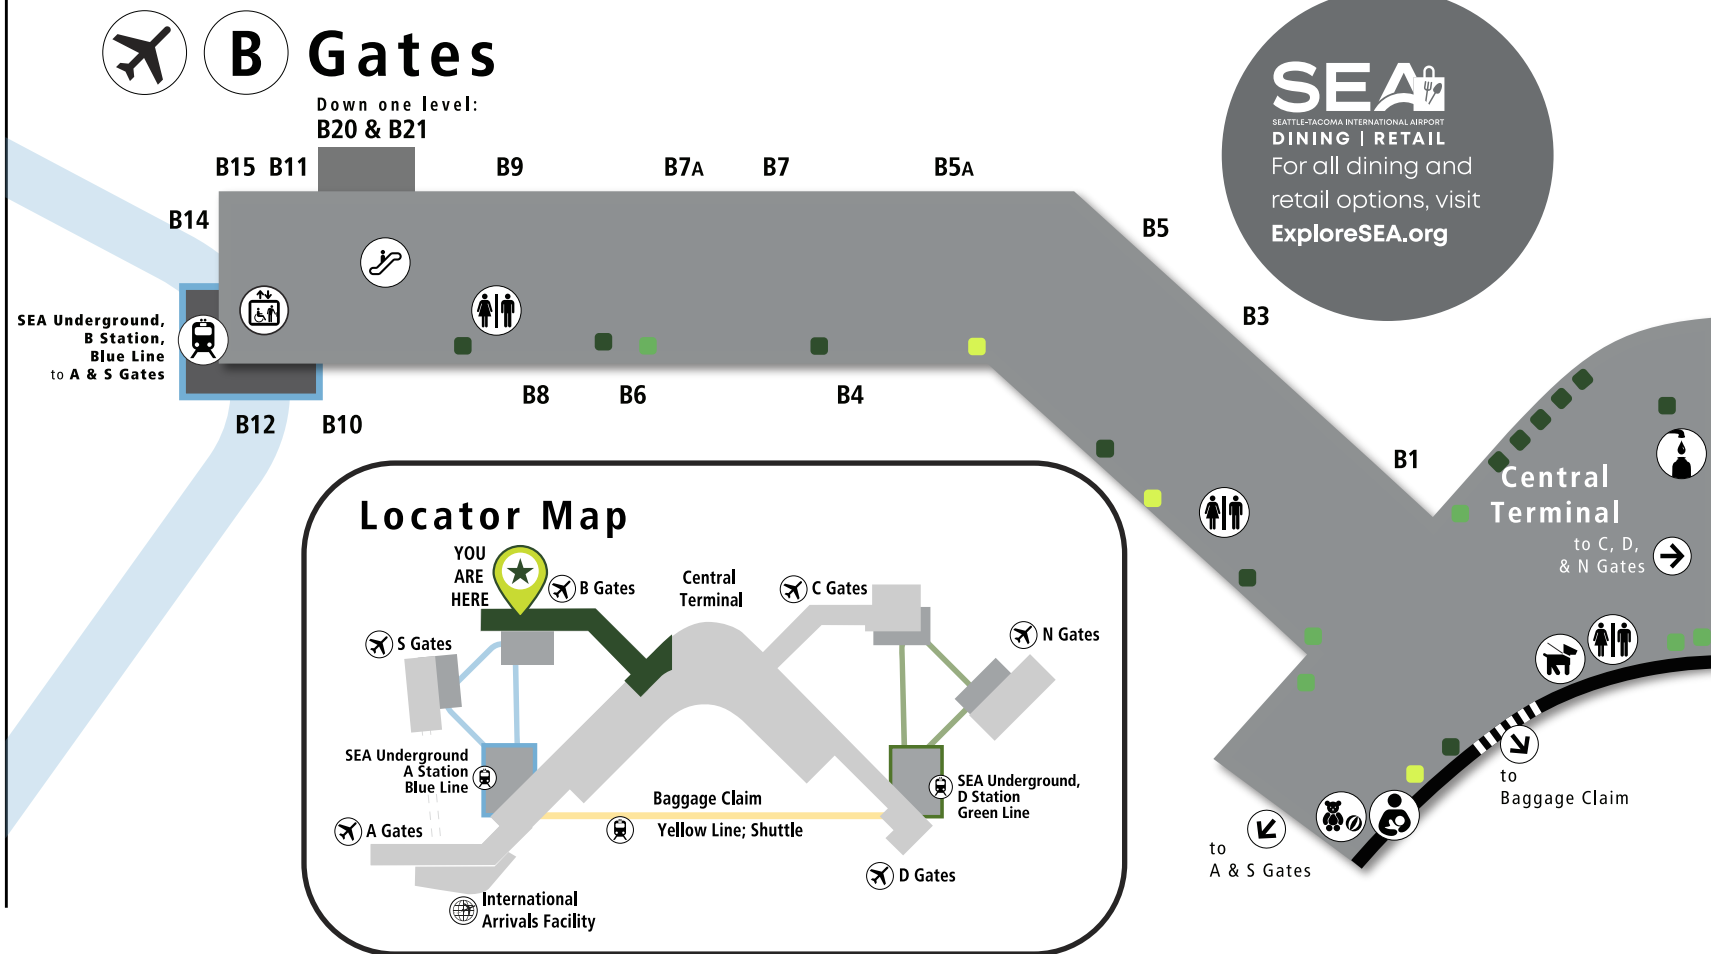

# SEA Concourse B Map

## Legend

- Dining
- Retail
- Services
- Airline Clubs
-  Exit Secure Areas
-  Children's Play Area
-  Elevator
-  Escalator
-  Nursing Room
-  Pet Relief Area
-  Restrooms
-  Train
-  Water Refill Station

## Additional Information:

Dining Options: Lou Lou's Market & Bar, McDonald's, Mi Casa Cantina, QDOBA, Rel'Lish Burger Lounge,

Retail Options: ExOfficio, Hudson, TUMI

Services include, ATMs, Children's Play Area, Delta Customer Service, Lotto, Nursing Room, Vending

# B Gates

For a complete listing download the flySEA App