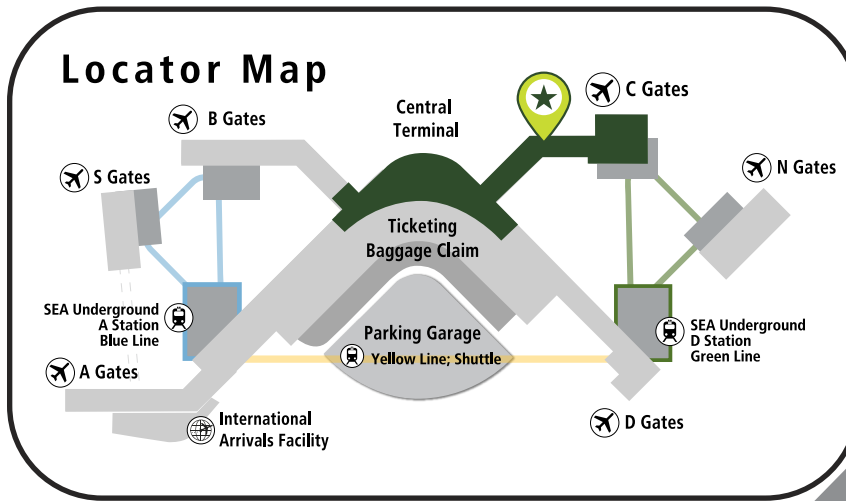

SEA Concourse C Map

Legend

- Dining
- Retail
- Services
- Airline Clubs
-  Exit Secure Area
-  Children's Play Area
-  Elevator
-  Nursing Room
-  Pet Relief Area
-  Restrooms
-  Train
-  Water Refill Station

SEA
 SEATTLE-TACOMA INTERNATIONAL AIRPORT
 DINING | RETAIL
 For dining and retail options visit
ExploreSEA.org

Additional Information:

- Dining Options: Beecher's Handmade Cheese, Dish D'Lish, Hachi-ko, Le Grand Comptoir, Starbucks, Subway
- Retail Options: GCG Cigar, CHALO Seattle, Elliott Bay Book Company, Hudson, Seattle Chocolate, Seattle Made, Showpony
- Services include, Alaska Customer Service, ATMs, Lucky Shines Shoe Shine, Nursing Room, Terminal Getaway SPA
- Airline Clubs include, Alaska Lounge

C Gates

For a complete listing download the flySEA App