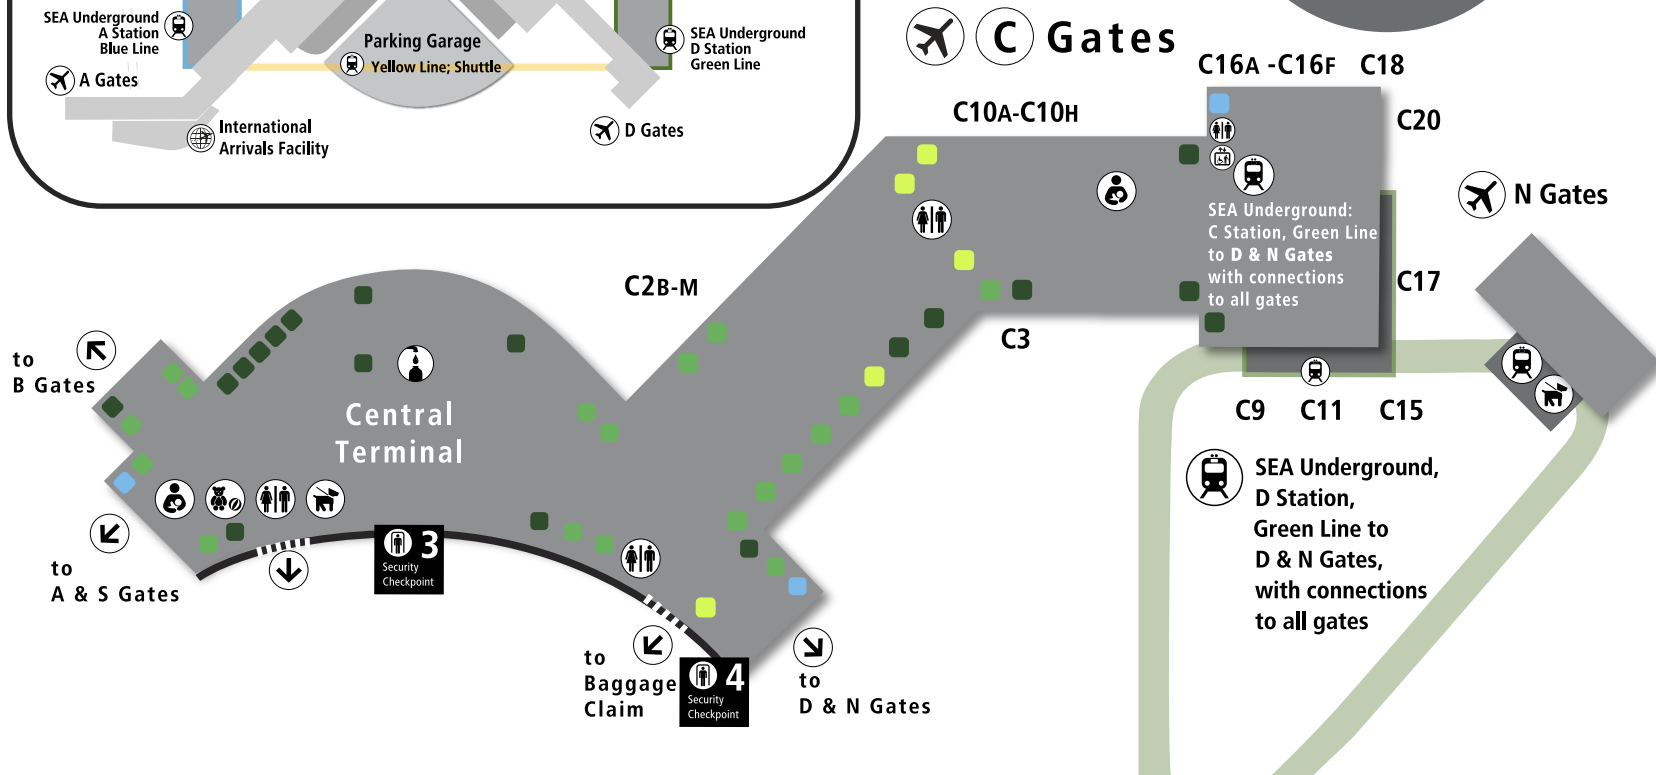

SEA Concourse C Map

Legend

- Dining
- Retail
- Services
- Airline Clubs
-  Exit Secure Area
-  Children's Play Area
-  Elevator
-  Nursing Room
-  Pet Relief Area
-  Restrooms
-  Train
-  Water Refill Station

SEA
 SEATTLE-TACOMA INTERNATIONAL AIRPORT
 DINING | RETAIL
 For dining and retail options visit
ExploreSEA.org

Additional Information:

- Dining Options: Beecher's Handmade Cheese, Dish D'Lish, Hachi-ko, Le Grand Comptoir, Starbucks, Subway
- Retail Options: GCG Cigar, CHALO Seattle, Elliott Bay Book Company, Hudson, Seattle Chocolate, Seattle Made, Showpony
- Services include, Alaska Customer Service, ATMs, Lucky Shines Shoe Shine, Nursing Room, Terminal Getaway SPA
- Airline Clubs include, Alaska Lounge

C Gates

For a complete listing download the flySEA App