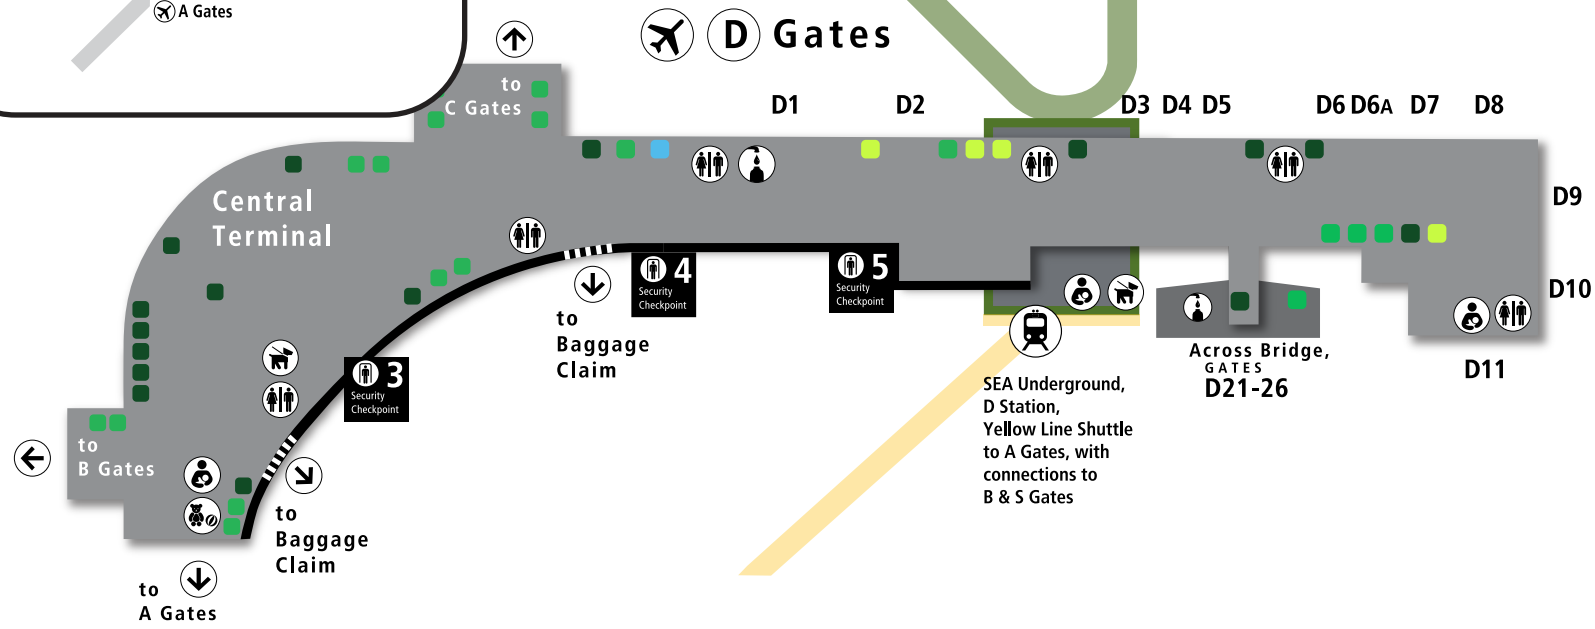

SEA Concourse D Map

Legend

- Dining
- Retail
- Services
- Airline Clubs
-  Exit Secure Area
-  Children's Play Area
-  Nursing Room
-  Pet Relief Area
-  Restrooms
-  Train
-  Water Refill Station

SEA
SEATTLE-TACOMA INTERNATIONAL AIRPORT
DINING | RETAIL
For dining and retail options visit ExploreSEA.org

Additional Information:

- Dining Options: Ballard Brew Hall, Camden Food Co., Poke to the Max, Starbucks, Stone House Café
- Retail Options: Fireworks, Hudson, InMotion, PLANEWARE, Urban Market
- Services include, Alaska Customer Service, ATMs, Children's Play Area, Lucky Shines Shoe Shine, Nursing Room, Vending
- Airline Clubs include, Alaska Lounge