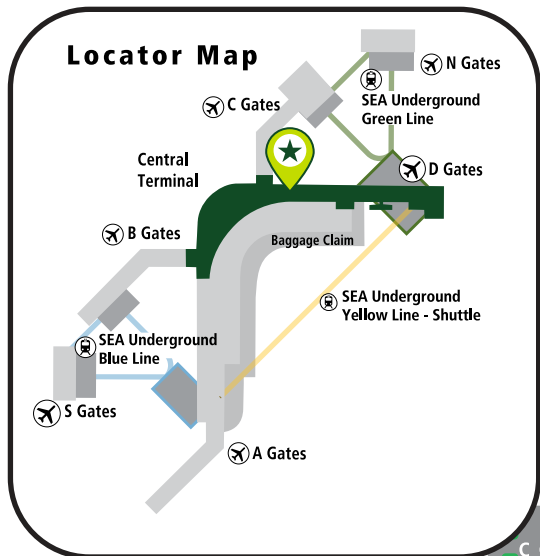

SEA Concourse D Map

Legend

- Dining
- Retail
- Services
- Airline Clubs
-  Exit Secure Area
-  Children's Play Area
-  Nursing Room
-  Pet Relief Area
-  Restrooms
-  Train
-  Water Refill Station

SEA
SEATTLE-TACOMA INTERNATIONAL AIRPORT
DINING | RETAIL
For dining and retail options visit ExploreSEA.org

Additional Information:

- Dining Options: Ballard Brew Hall, Camden Food Co., Poke to the Max, Starbucks, Stone House Café
- Retail Options: Fireworks, Hudson, InMotion, PLANEWARE, Urban Market
- Services include, Alaska Customer Service, ATMs, Children's Play Area, Lucky Shines Shoe Shine, Nursing Room, Vending
- Airline Clubs include, Alaska Lounge

D Gates

For a complete listing download the flySEA App