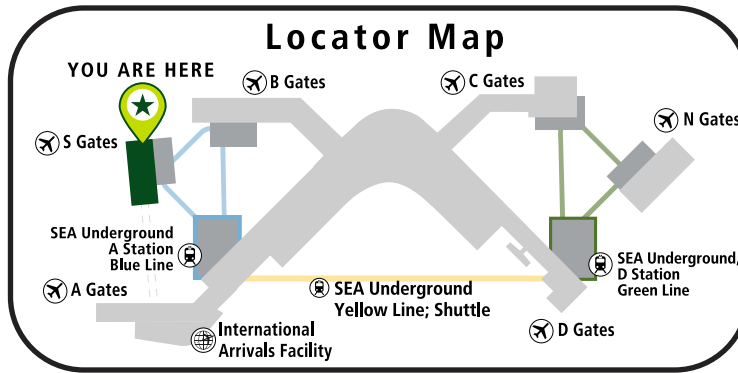

SEA Concourse S Map

Legend

- Dining
- Retail
- Services
- Airline Clubs
- Exit Secure Area
-  Elevator
-  Escalator
-  Nursing Room
-  Pet Relief Area
-  Restrooms
-  Train
-  Water Refill Station

Additional Information:

Dining Options: Dungeness Bay Seafood House, Moe's Indian Kitchen, Greedy Cow Burger, Peet's Coffee, Tap and Pour

Retail Options: Dufry Duty Free, Hudson

Services include, ATMs, Delta Customer Service Center, ICE Currency Exchange, Nursing Room, Vending

Airline Clubs include, British Air Terraces Lounge, The Club at SEA

S Gates

For a complete listing download the flySEA App