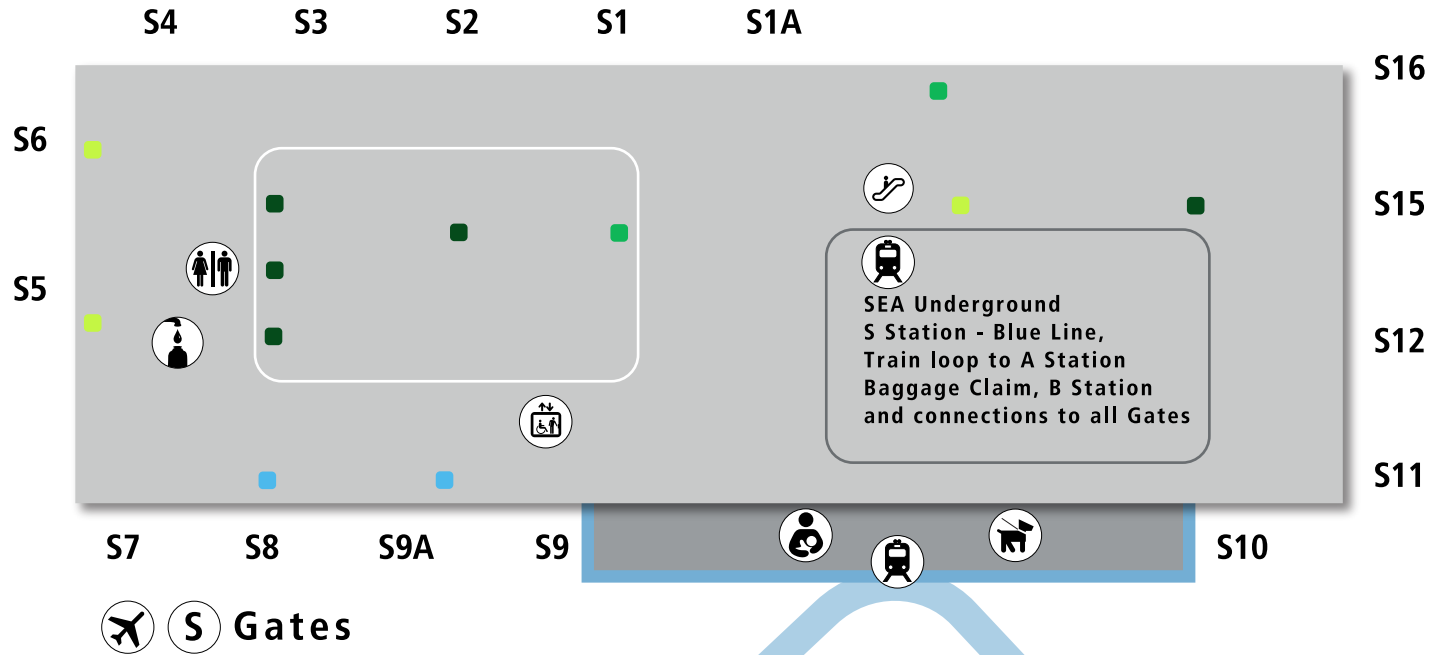

SEA Concourse S Map

Legend

- Dining
- Retail
- Services
- Airline Clubs
- Exit Secure Area
-  Elevator
-  Escalator
-  Nursing Room
-  Pet Relief Area
-  Restrooms
-  Train
-  Water Refill Station

Additional Information:

Dining Options: Dungeness Bay Seafood House, Moe's Indian Kitchen, Greedy Cow Burger, Peet's Coffee, Tap and Pour

Retail Options: Dufry Duty Free, Hudson

Services include, ATMs, Delta Customer Service Center, ICE Currency Exchange, Nursing Room, Vending

Airline Clubs include, British Air Terraces Lounge, The Club at SEA

S Gates

For a complete listing download the flySEA App