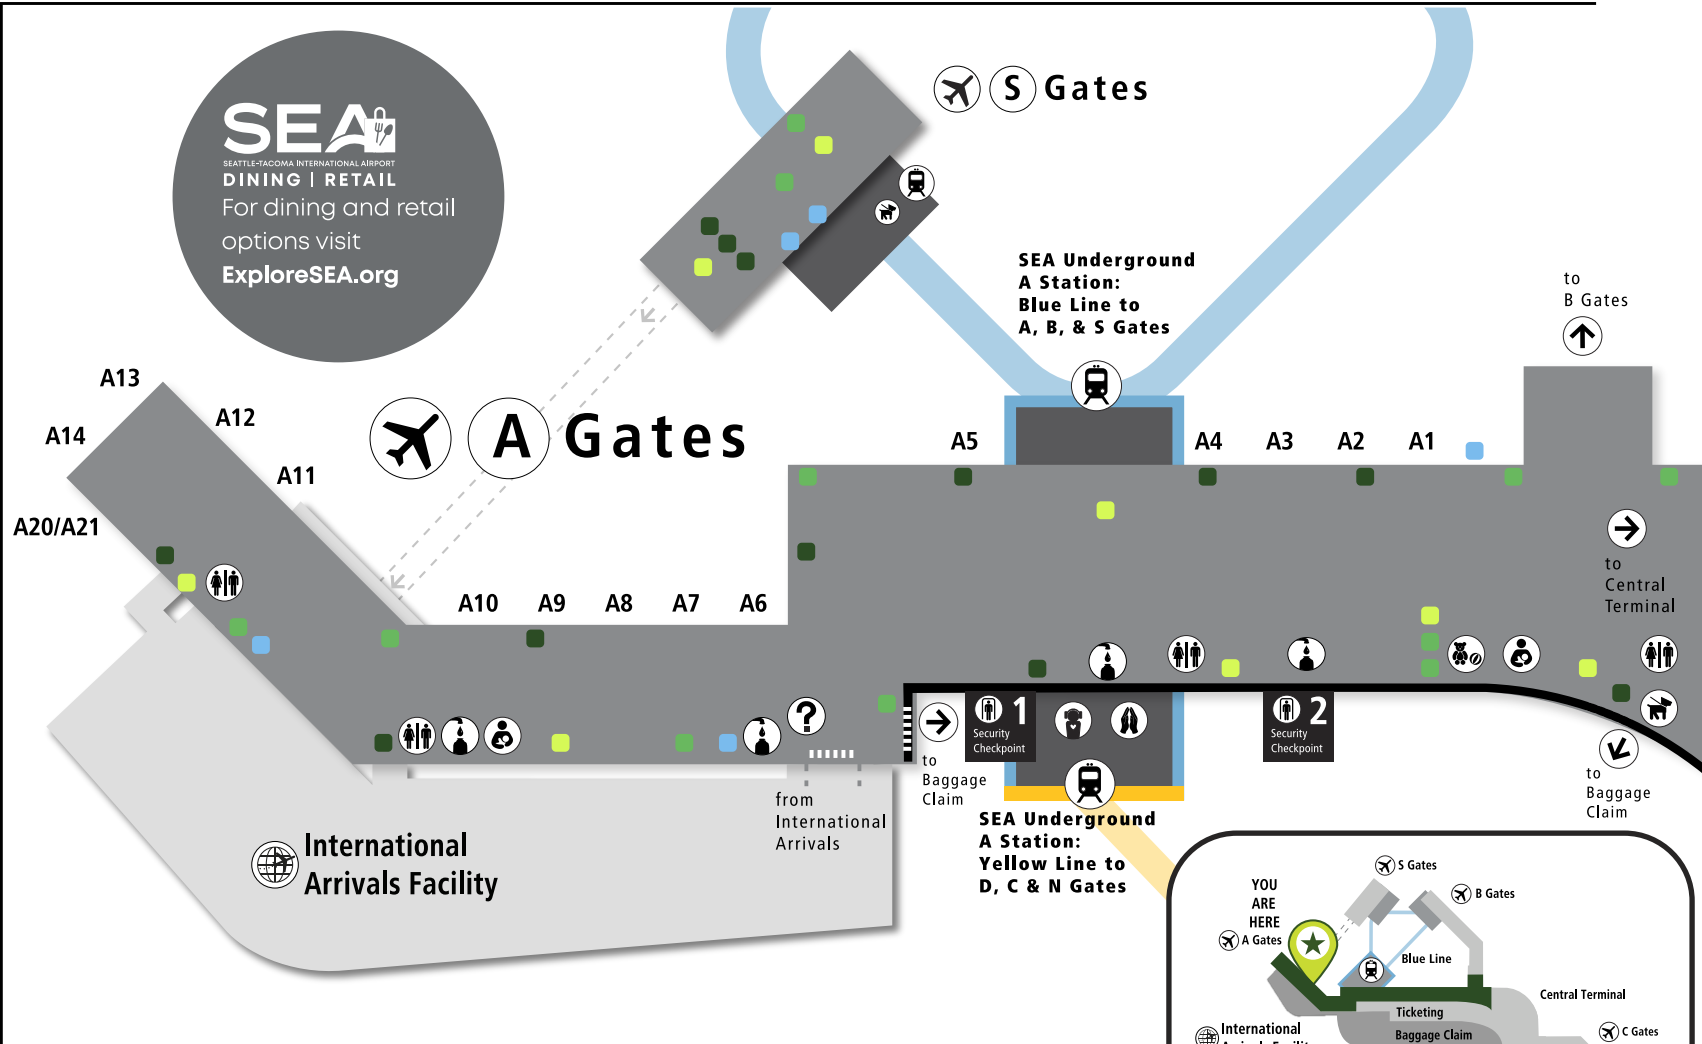

SEA Concourse A Map

Legend

- Dining
- Retail
- Services
- Airline Clubs
-  Exit Secure Area
-  Children's Play Area
-  Information Booth
-  Meditation Room
-  Nursing Room
-  Pet Relief Area
-  Restrooms
-  Sensory Room
-  Water Refill Station

Additional Information:

Dining Options: Africa Lounge, Capitol Hill Food Hall, Floret by Cafe Flora, La Pisa Cafe, Manchu Wok, Mountain Room Bar, QDOBA

Retail Options: Dufry Duty Free, Hudson, InMotion, Lady Yum, Sacred Circle Gift Shop, Swarovski

Services include, ATMs, Children's Play Area, Meditation Room, Nursing Room, Sensory Room, Vending

Airline Clubs include, Delta Sky Club, The Club at SEA, United Club

A Gates

For a complete listing download the flySEA App