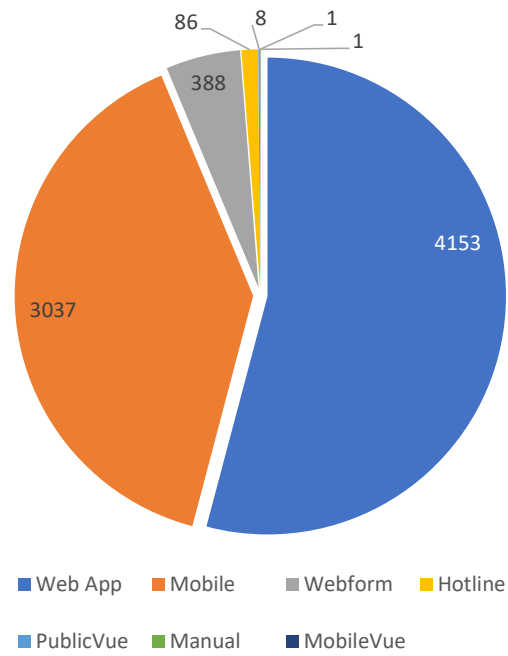

Comment Breakdown: Types & Filing Method

COMMENT TYPE	COMMENTS
Noise Annoyance	6137
Increase in Flight / Noise	978
Aircraft too low	464
Unspecified	54
Aircraft deviations	28
Request Sound Insulation Info	16
Other	3

METHOD RECEIVED	COUNT
Web App	4153
Mobile	3037
Webform	388
Hotline	86
PublicVue	8
MobileVue	1
Manual	1