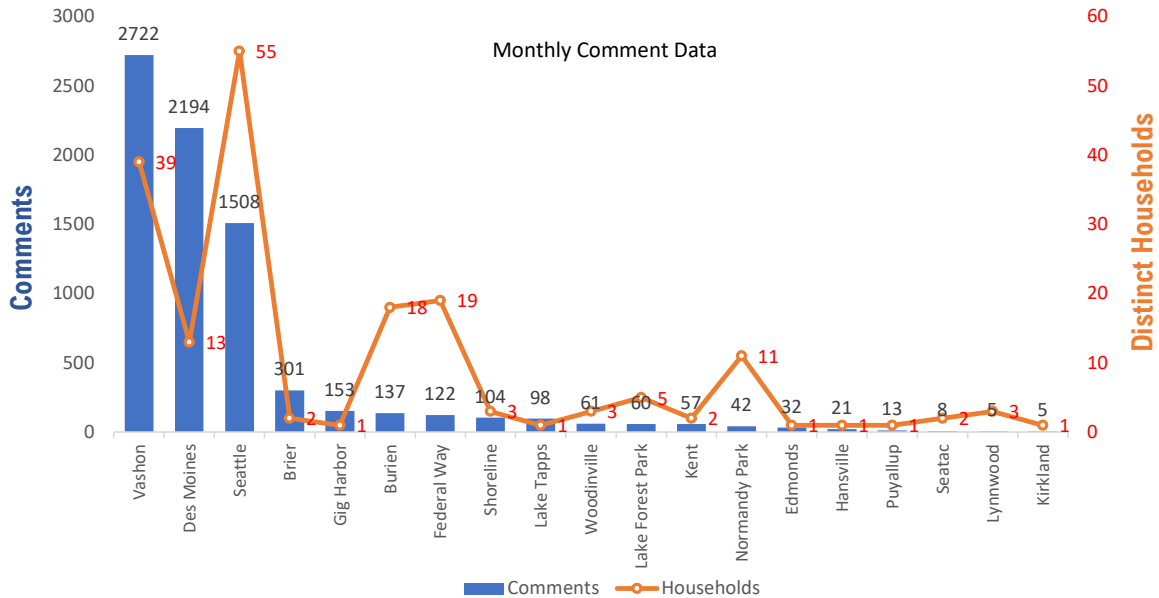

Monthly Totals & Trends

199

Distinct Households

7,674

Comments

40,000

Comments YTD

380

Distinct Households YTD

Monthly Totals & Trends: By City

CITY	COMMENTS	DISTINCT HOUSEHOLDS	AVG COMMENTS/ HOUSEHOLD
Vashon	2,722	39	69.8
Des Moines	2,194	13	168.8
Seattle	1,508	55	27.4
Brier	301	2	150.5
Gig Harbor	153	1	153.0
Burien	137	18	7.6
Federal Way	122	19	6.4
Shoreline	104	3	34.7
Lake Tapps	98	1	98.0
Woodinville	61	3	20.3
Lake Forest Park	60	5	12.0
Kent	57	2	28.5
Normandy Park	42	11	3.8
Edmonds	32	1	32.0
Hansville	21	1	21.0
Puyallup	13	1	13.0
Seatac	8	2	4.0
Issaquah	5	1	5.0
Kirkland	5	1	5.0
Lynnwood	5	3	1.7
OTHER	26	17	1.5
Totals	7,674	199	38.6