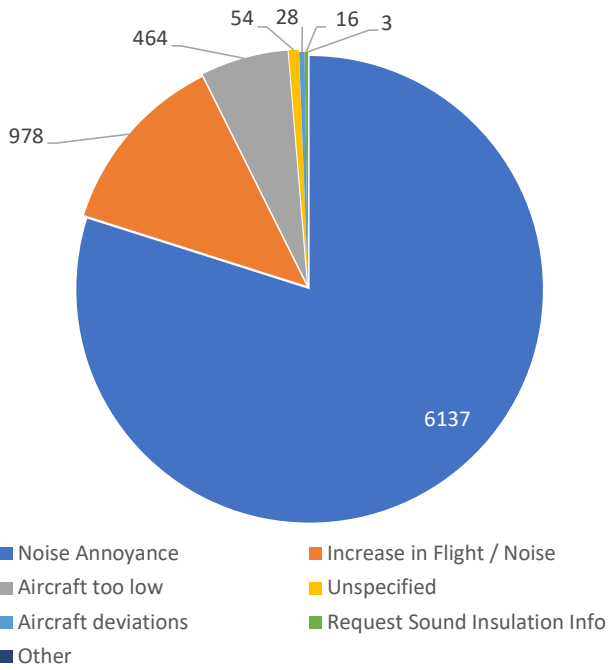

Comment Breakdown: Types & Filing Method

COMMENT TYPE	COMMENTS
Noise Annoyance	6137
Increase in Flight / Noise	978
Aircraft too low	464
Unspecified	54
Aircraft deviations	28
Request Sound Insulation Info	16
Other	3

METHOD RECEIVED	COUNT
Web App	4153
Mobile	3037
Webform	388
Hotline	86
PublicVue	8
MobileVue	1
Manual	1