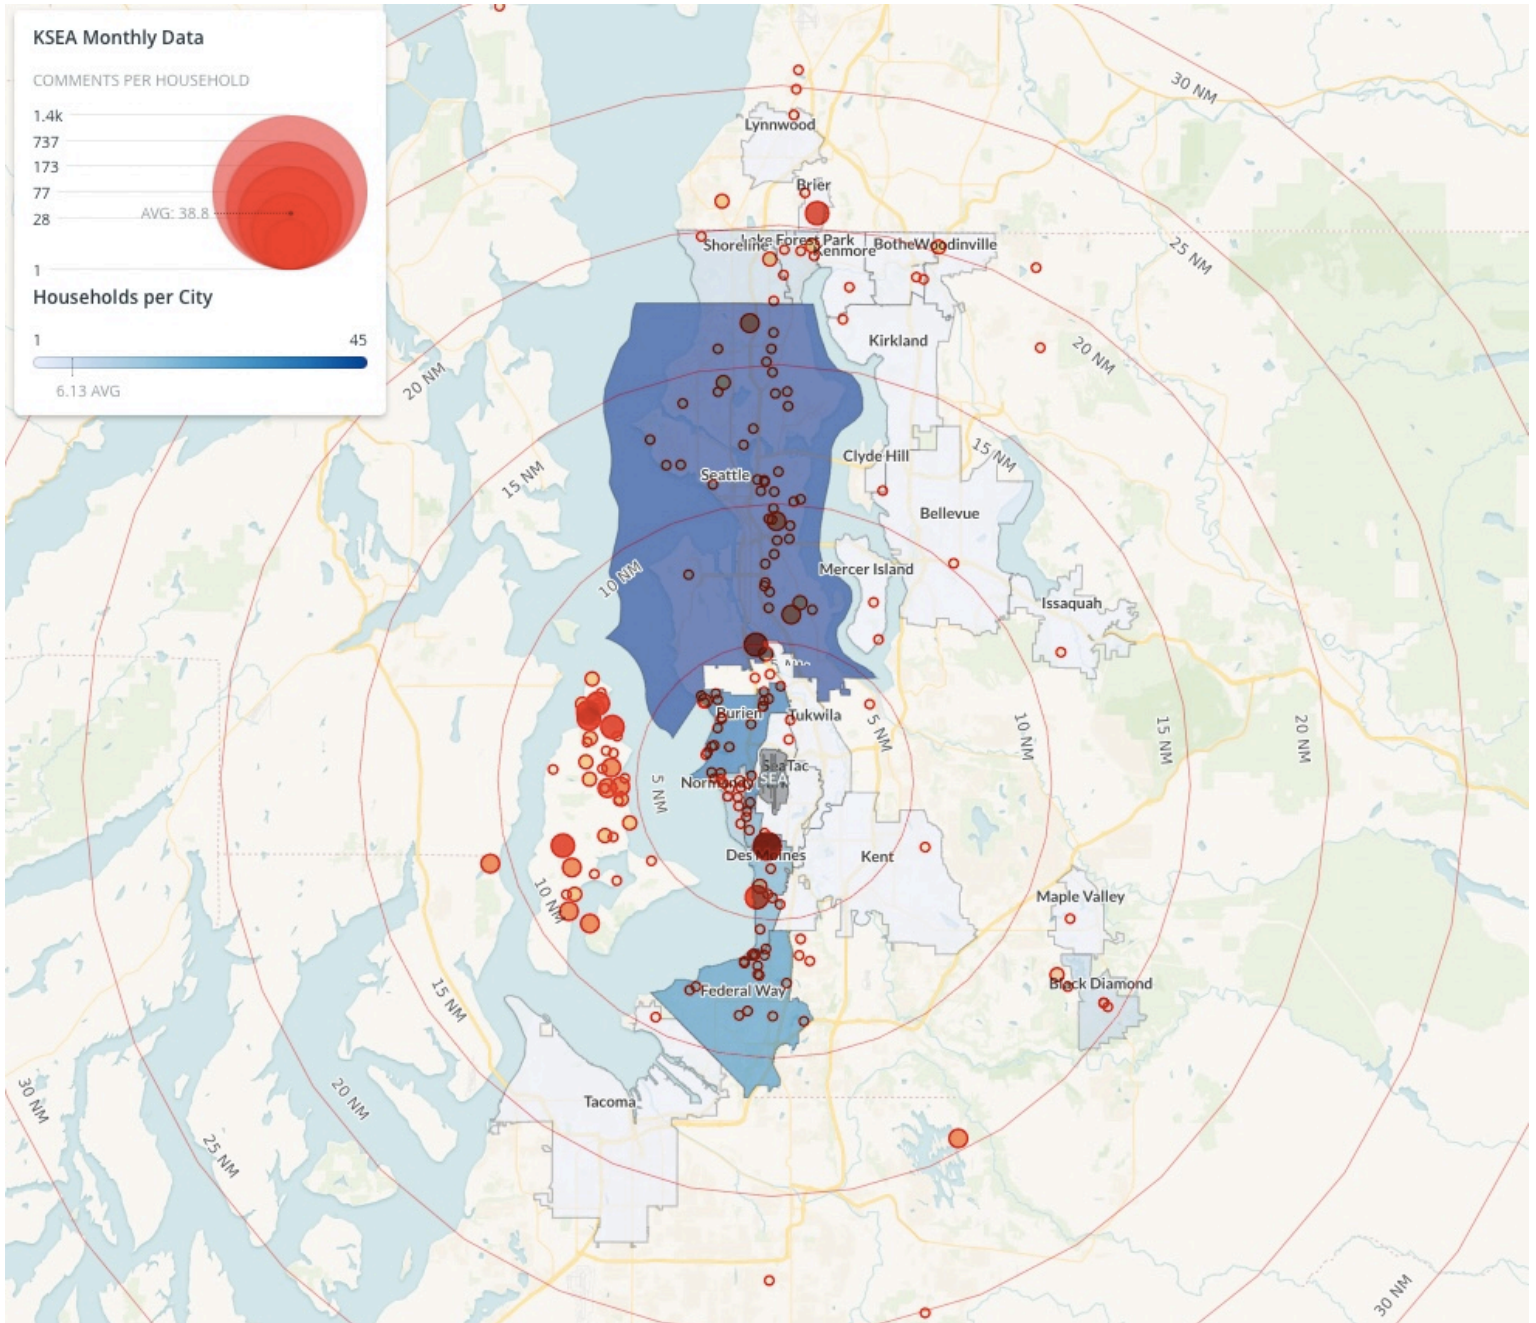

199

Distinct Households

7,674

Comments

40,000

Comments YTD

380

Distinct Households YTD

Noise Comment Map: By City

NOTES: Noise comments from households submitted without valid address information are not depicted on the map.