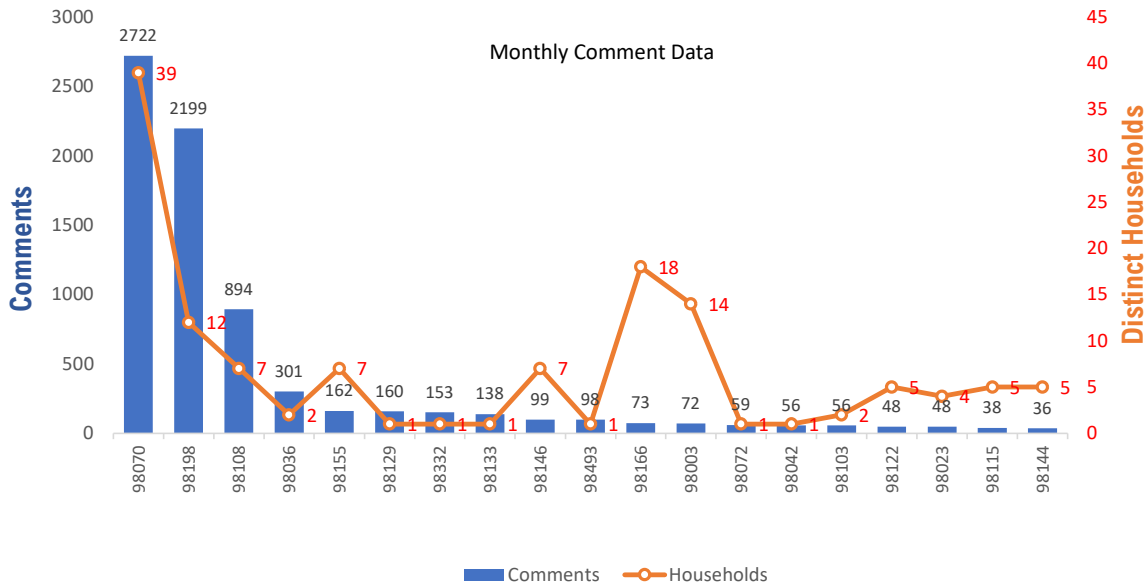

Distinct Households YTD

Monthly Totals & Trends: By City

CITY	COMMENTS	DISTINCT HOUSEHOLDS	AVG COMMENTS/ HOUSEHOLD
Vashon	2,722	39	69.8
Des Moines	2,194	13	168.8
Seattle	1,508	55	27.4
Brier	301	2	150.5
Gig Harbor	153	1	153.0
Burien	137	18	7.6
Federal Way	122	19	6.4
Shoreline	104	3	34.7
Lake Tapps	98	1	98.0
Woodinville	61	3	20.3
Lake Forest Park	60	5	12.0
Kent	57	2	28.5
Normandy Park	42	11	3.8
Edmonds	32	1	32.0
Hansville	21	1	21.0
Puyallup	13	1	13.0
Seatac	8	2	4.0
Issaquah	5	1	5.0
Kirkland	5	1	5.0
Lynnwood	5	3	1.7
OTHER	26	17	1.5
Totals	7,674	199	38.6

Monthly Totals & Trends

199

Distinct Households

7,674

Comments

40,000

Comments YTD

380

Distinct Households YTD

Monthly Totals & Trends: By Zip Code

ZIP CODE	COMMENTS	DISTINCT HOUSEHOLDS	AVG COMMENTS/ HOUSEHOLD
98070	2,722	39	69.8
98198	2,199	12	183.3
98003	72	14	5.1
98108	894	7	127.7
98146	99	7	14.1
98155	162	7	23.1
98166	73	18	4.1
98115	38	5	7.6
98023	48	4	12.0
98144	36	5	7.2
98122	48	5	9.6
98026	32	1	32.0
98036	301	2	150.5
98072	59	1	59.0
98129	160	1	160.0
98133	138	1	138.0
98042	56	1	56.0
98332	153	1	153.0
98103	56	2	28.0
98493	98	1	98.0
OTHER	230	65	3.5
Totals	7,674	199	38.6