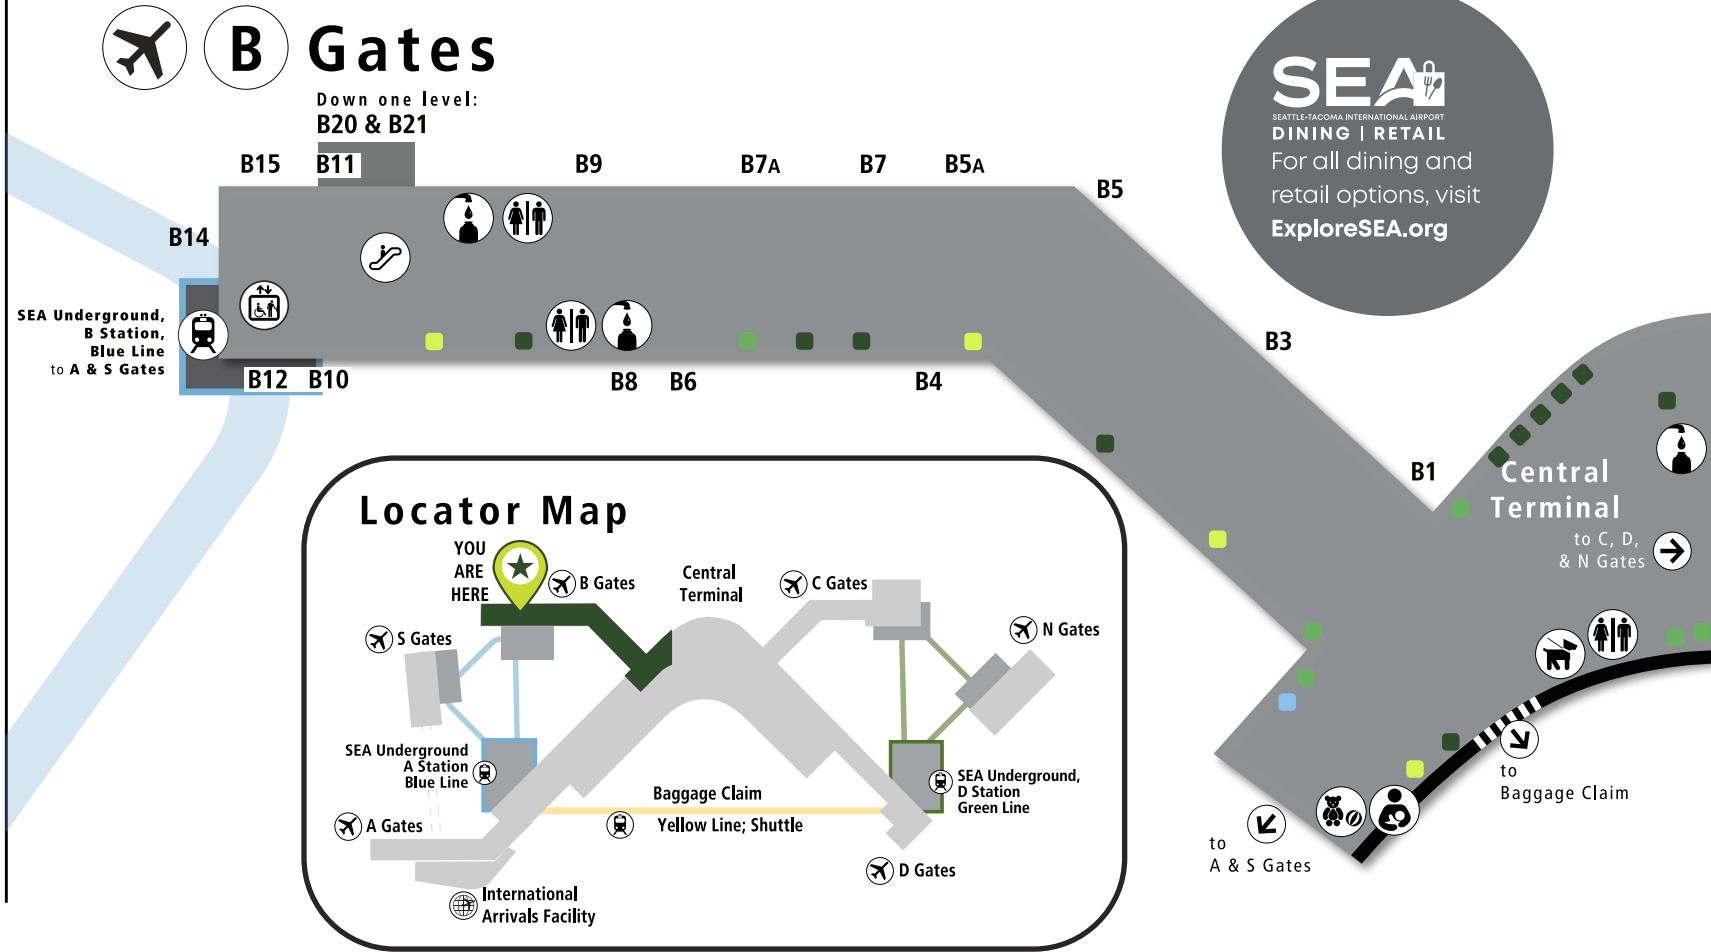

# SEA Concourse B Map

## Legend

- Dining
- Retail
- Services
- Airline Clubs
-  Exit Secure Areas
-  Children's Play Area
-  Elevator
-  Escalator
-  Nursing Room
-  Pet Relief Area
-  Restrooms
-  Train
-  Water Refill Station

### Additional Information:

Dining Options: Lou Lou's Market & Bar, Mi Casa Cantina, QDOBA, Rel'ish Burger Lounge, Starbucks

Retail options: ExOfficio, Hudson, TUMI

Services Include, ATMs, Children's Play Area, Delta Customer Service, Lotto, Nursing Room, Southwest Customer Service, Vending, Water Refill Station

# B Gates

For a complete listing download the flySEA App